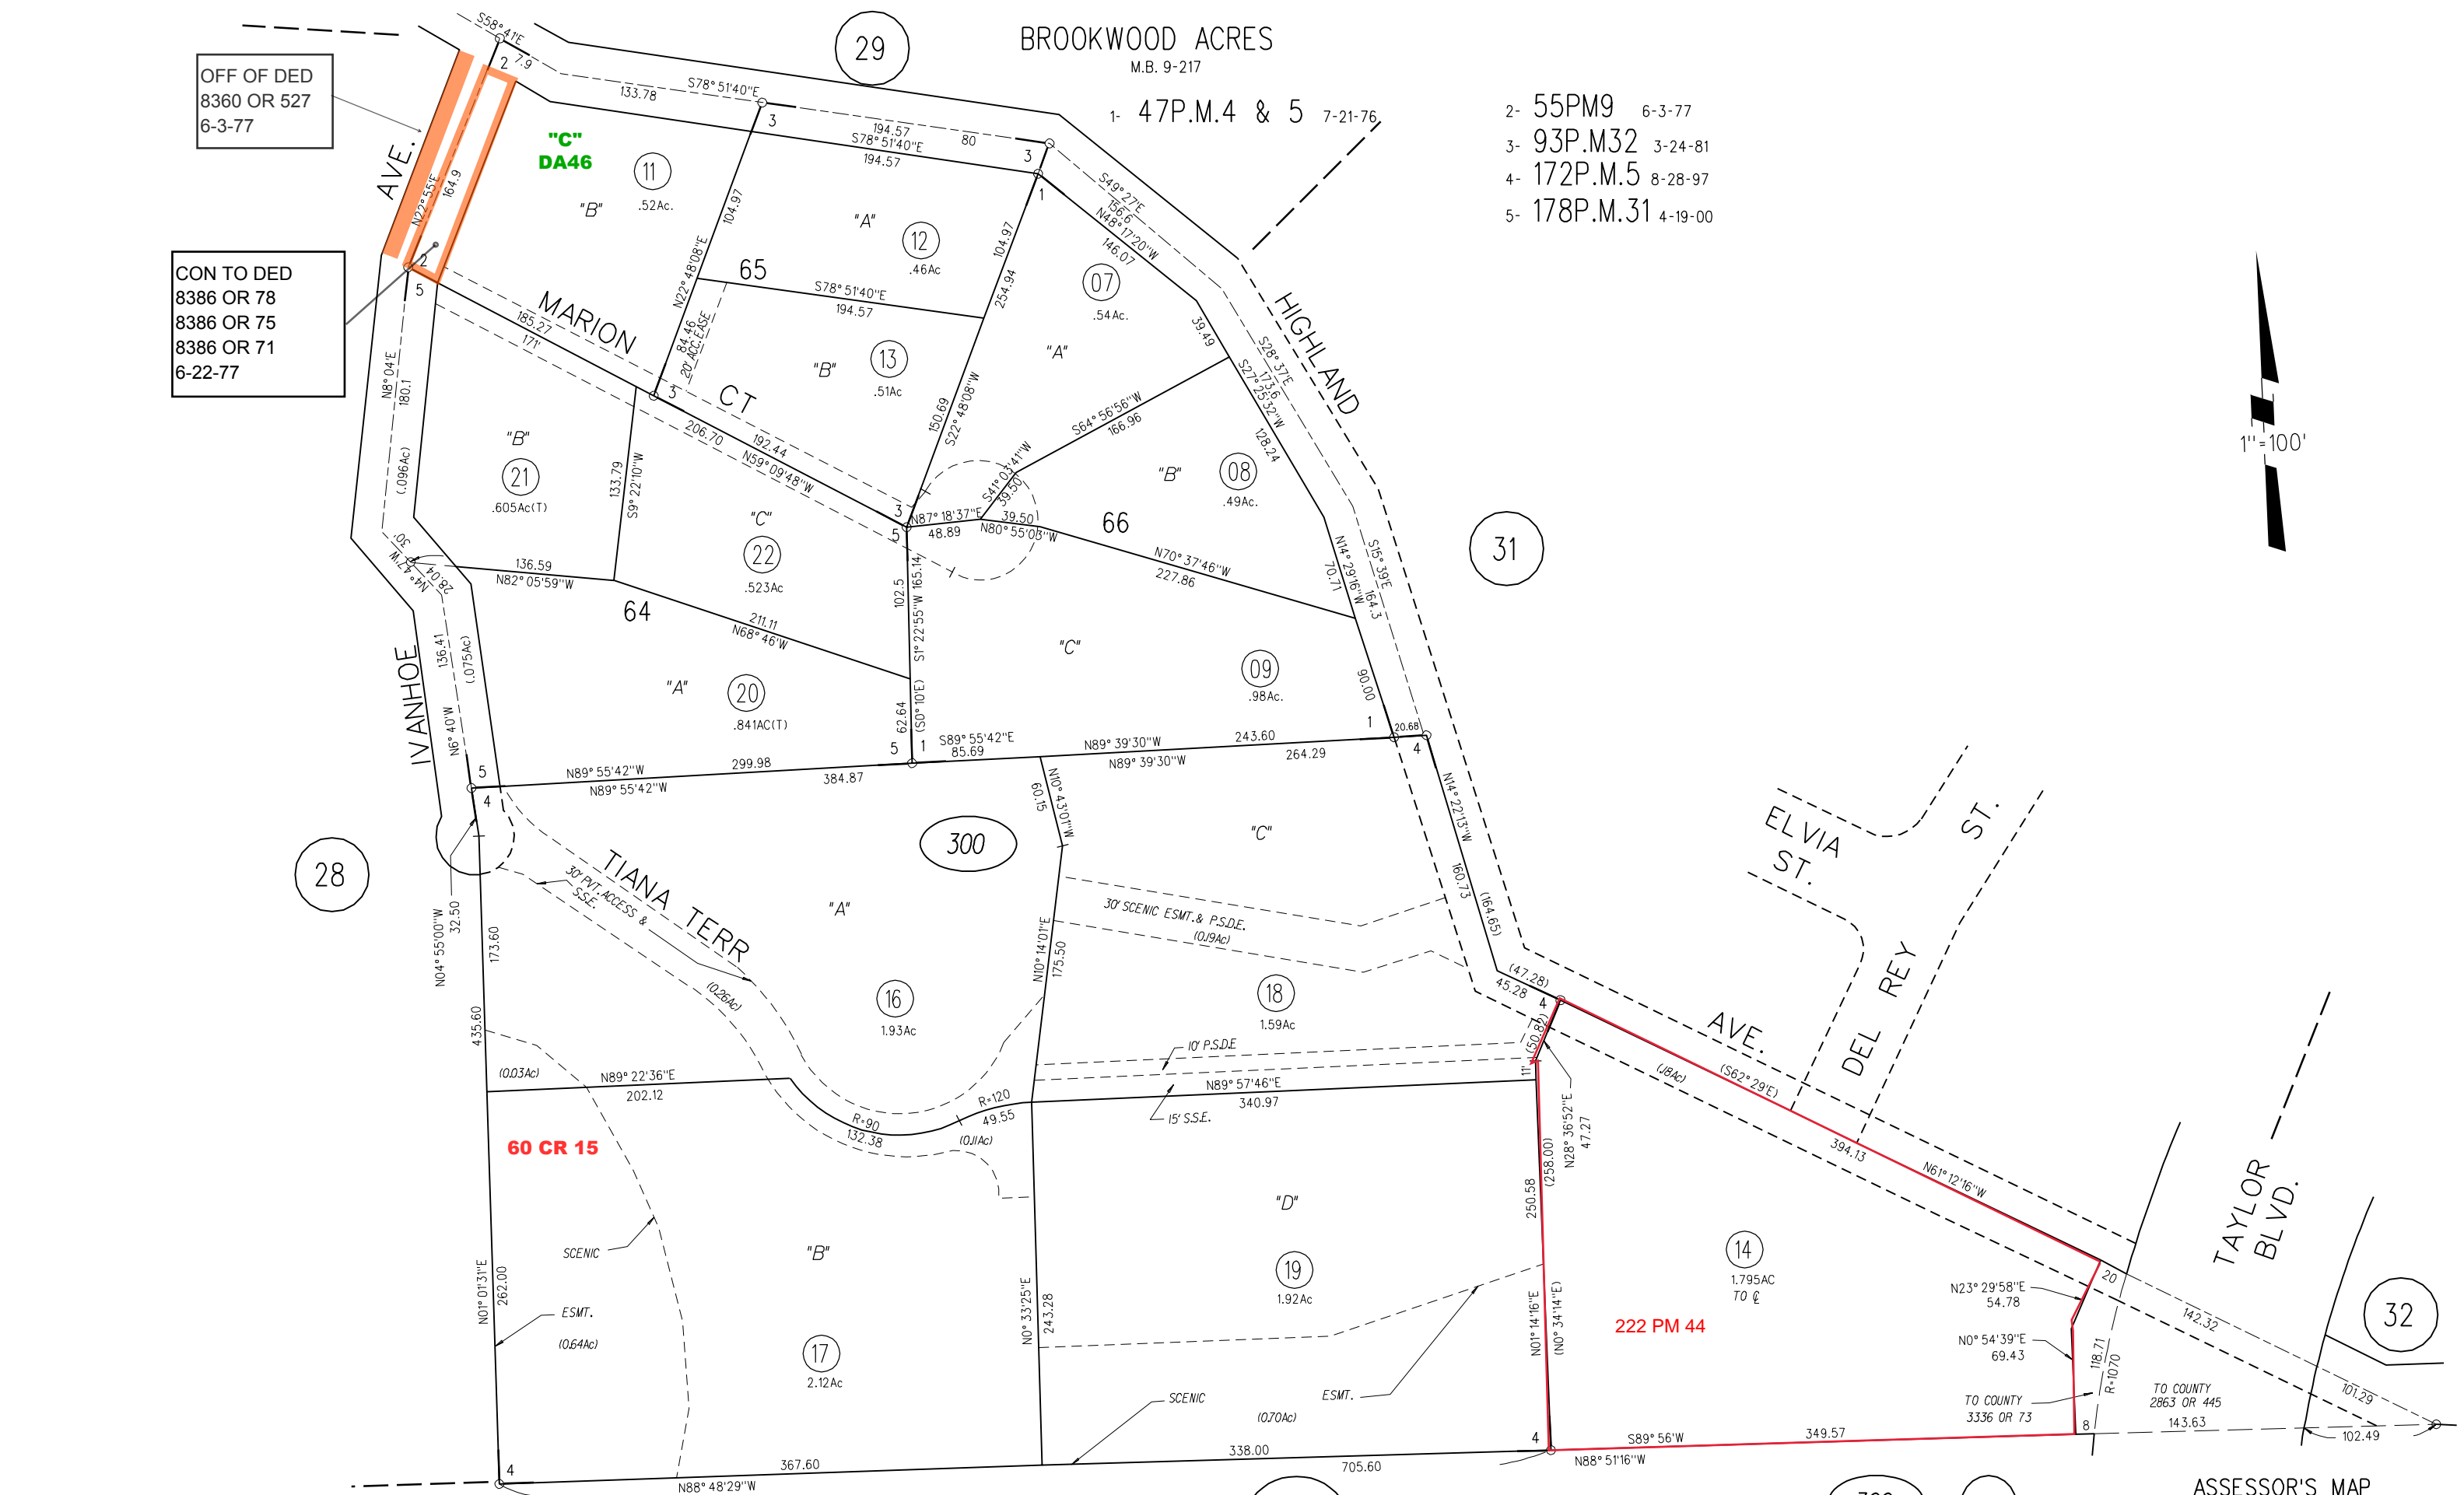

BROOKWOOD ACRES
M.B. 9-217

- 1- 47P.M.4 & 5 7-21-76
- 2- 55PM9 6-3-77
- 3- 93P.M32 3-24-81
- 4- 172P.M.5 8-28-97
- 5- 178P.M.31 4-19-00

OFF OF DED
8360 OR 527
6-3-77

CON TO DED
8386 OR 78
8386 OR 75
8386 OR 71
6-22-77

PB
169

300