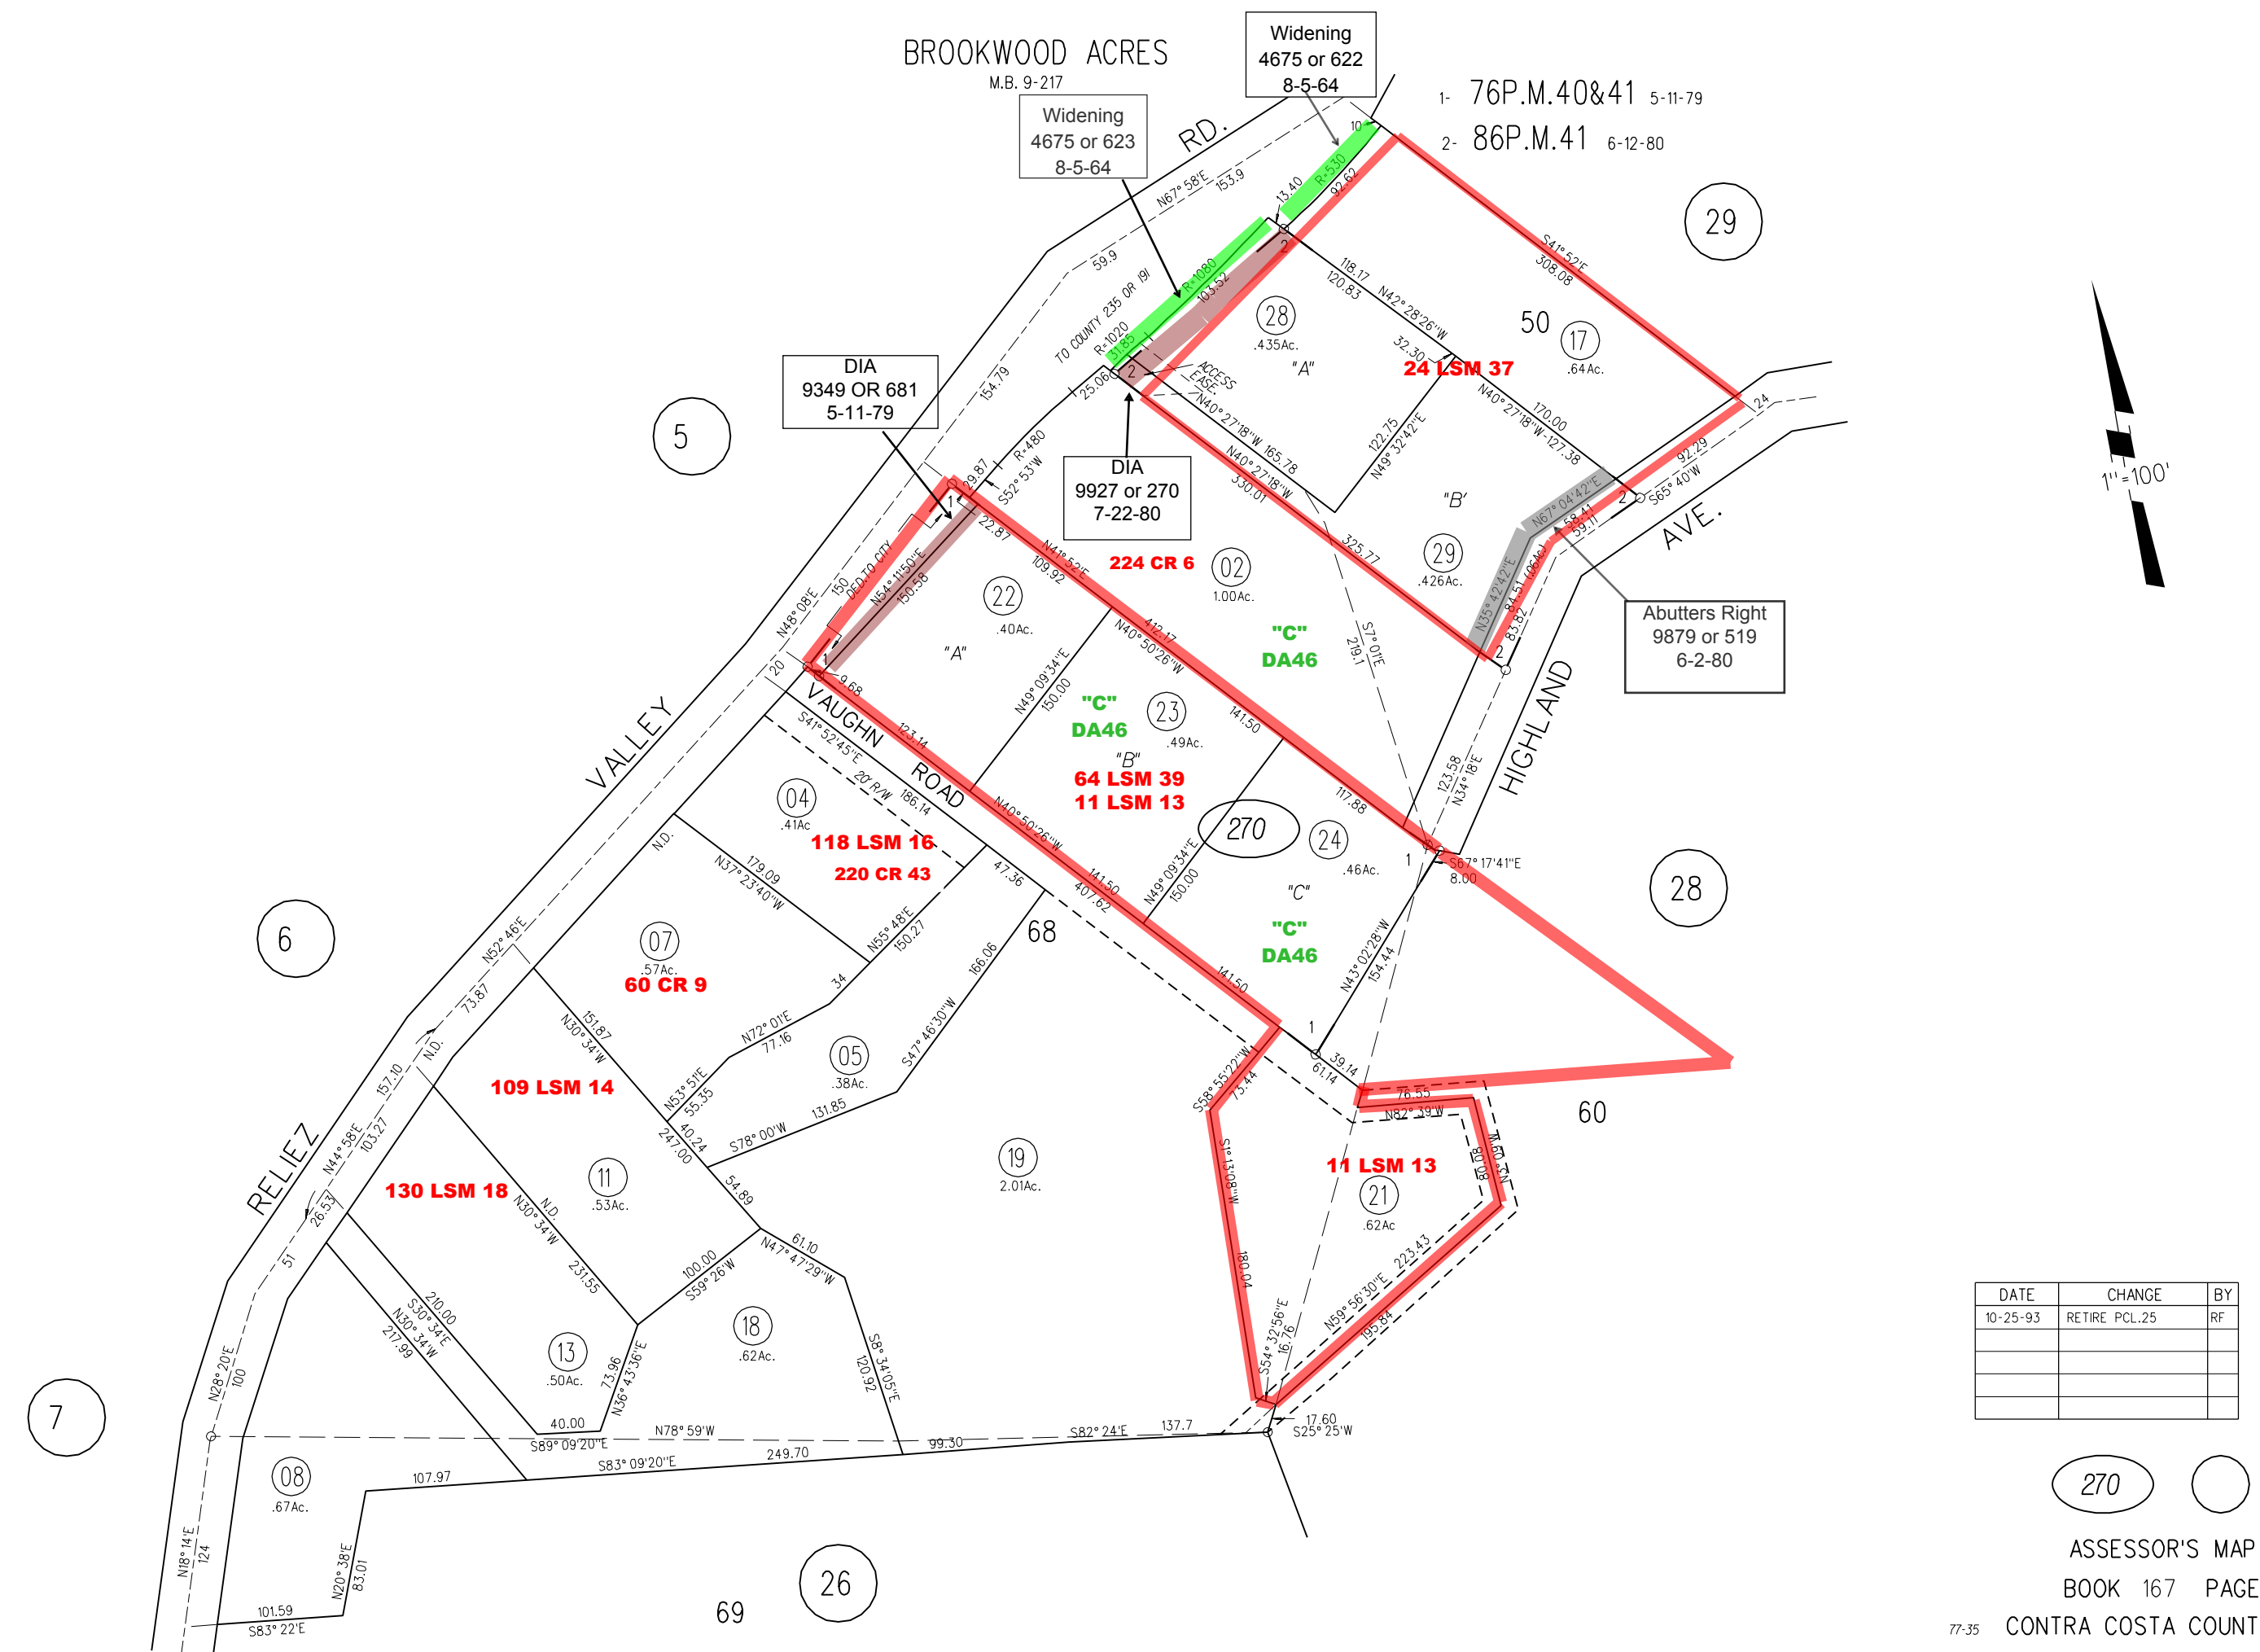

BROOKWOOD ACRES

M.B. 9-217

Widening
4675 or 622
8-5-64

Widening
4675 or 623
8-5-64

1- 76P.M.40&41 5-11-79
2- 86P.M.41 6-12-80

DATE	CHANGE	BY
10-25-93	RETIRE PCL.25	RF

270

ASSESSOR'S MAP
BOOK 167 PAGE 27