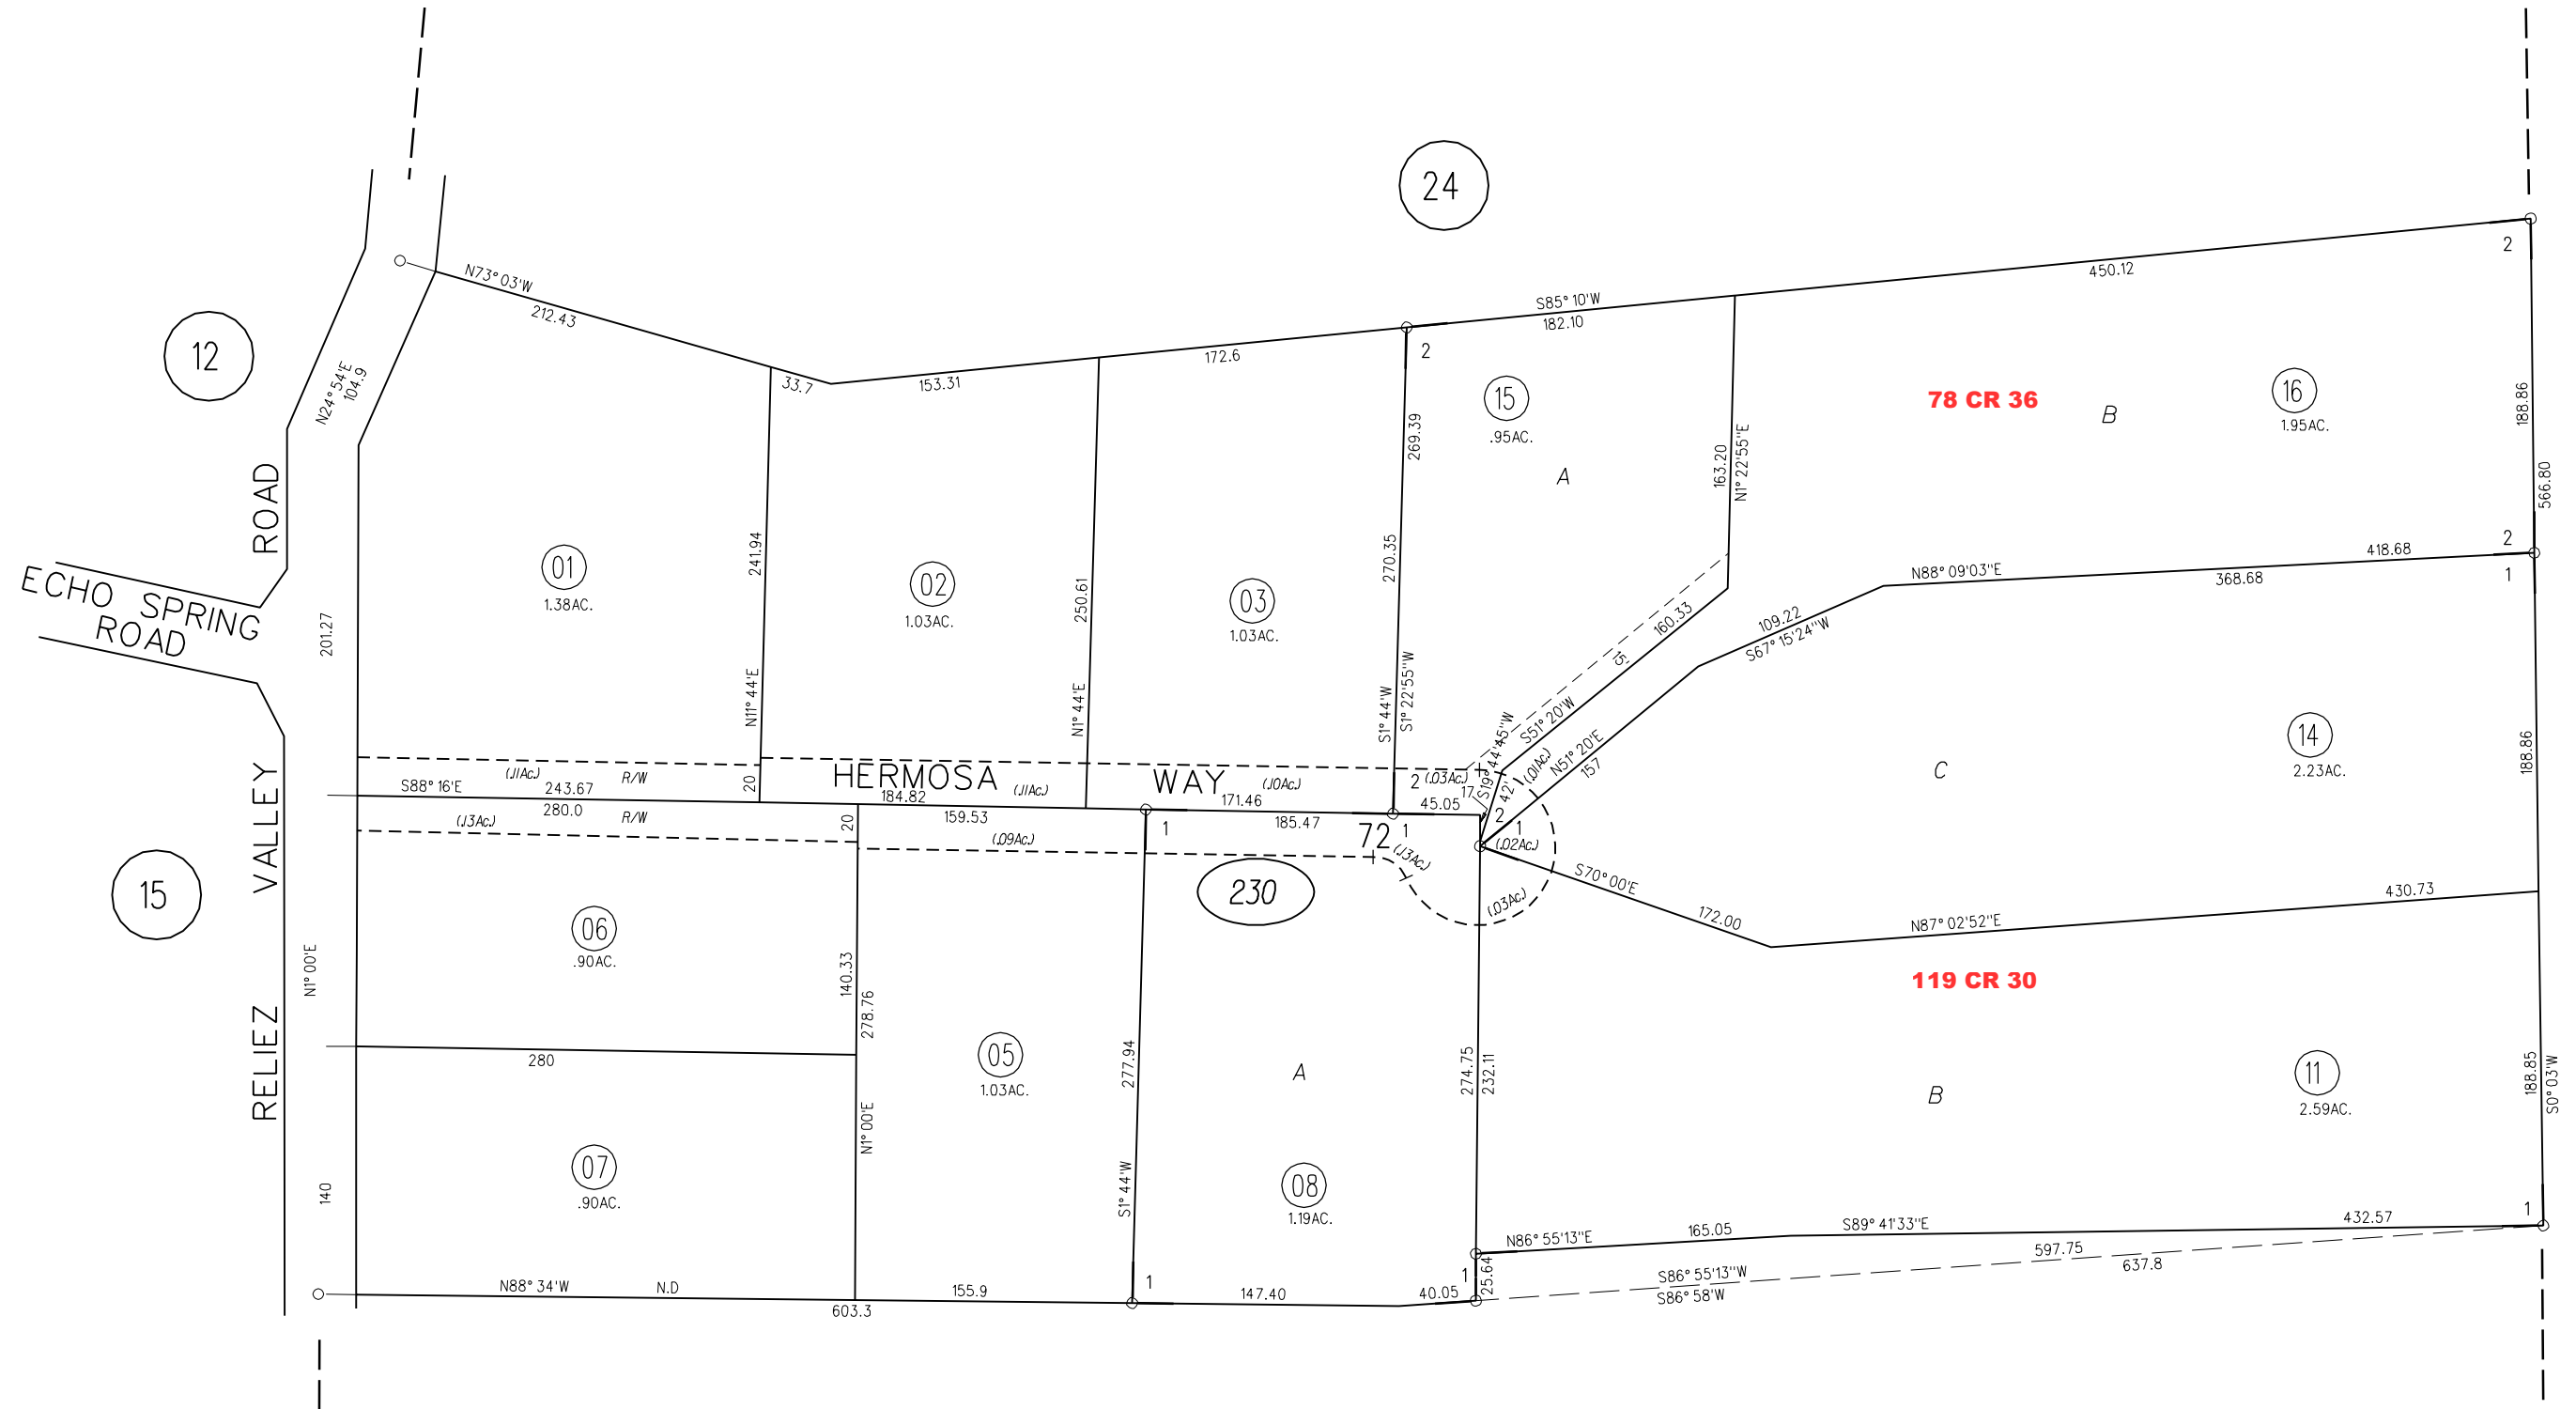

BROOKWOOD ACRES

M.B. 9-217

TAX CODE AREA

- 1- RECORD OF SURVEY 34 L.S.M. 43 6-2-65
- 2- RECORD OF SURVEY 47 L.S.M. 41 4-25-67

1" = 100'

PB  
169

230  
(5/71)

ASSESSOR'S MAP

BOOK 167 PAGE 23

77-33 CONTRA COSTA COUNTY, CALIF.