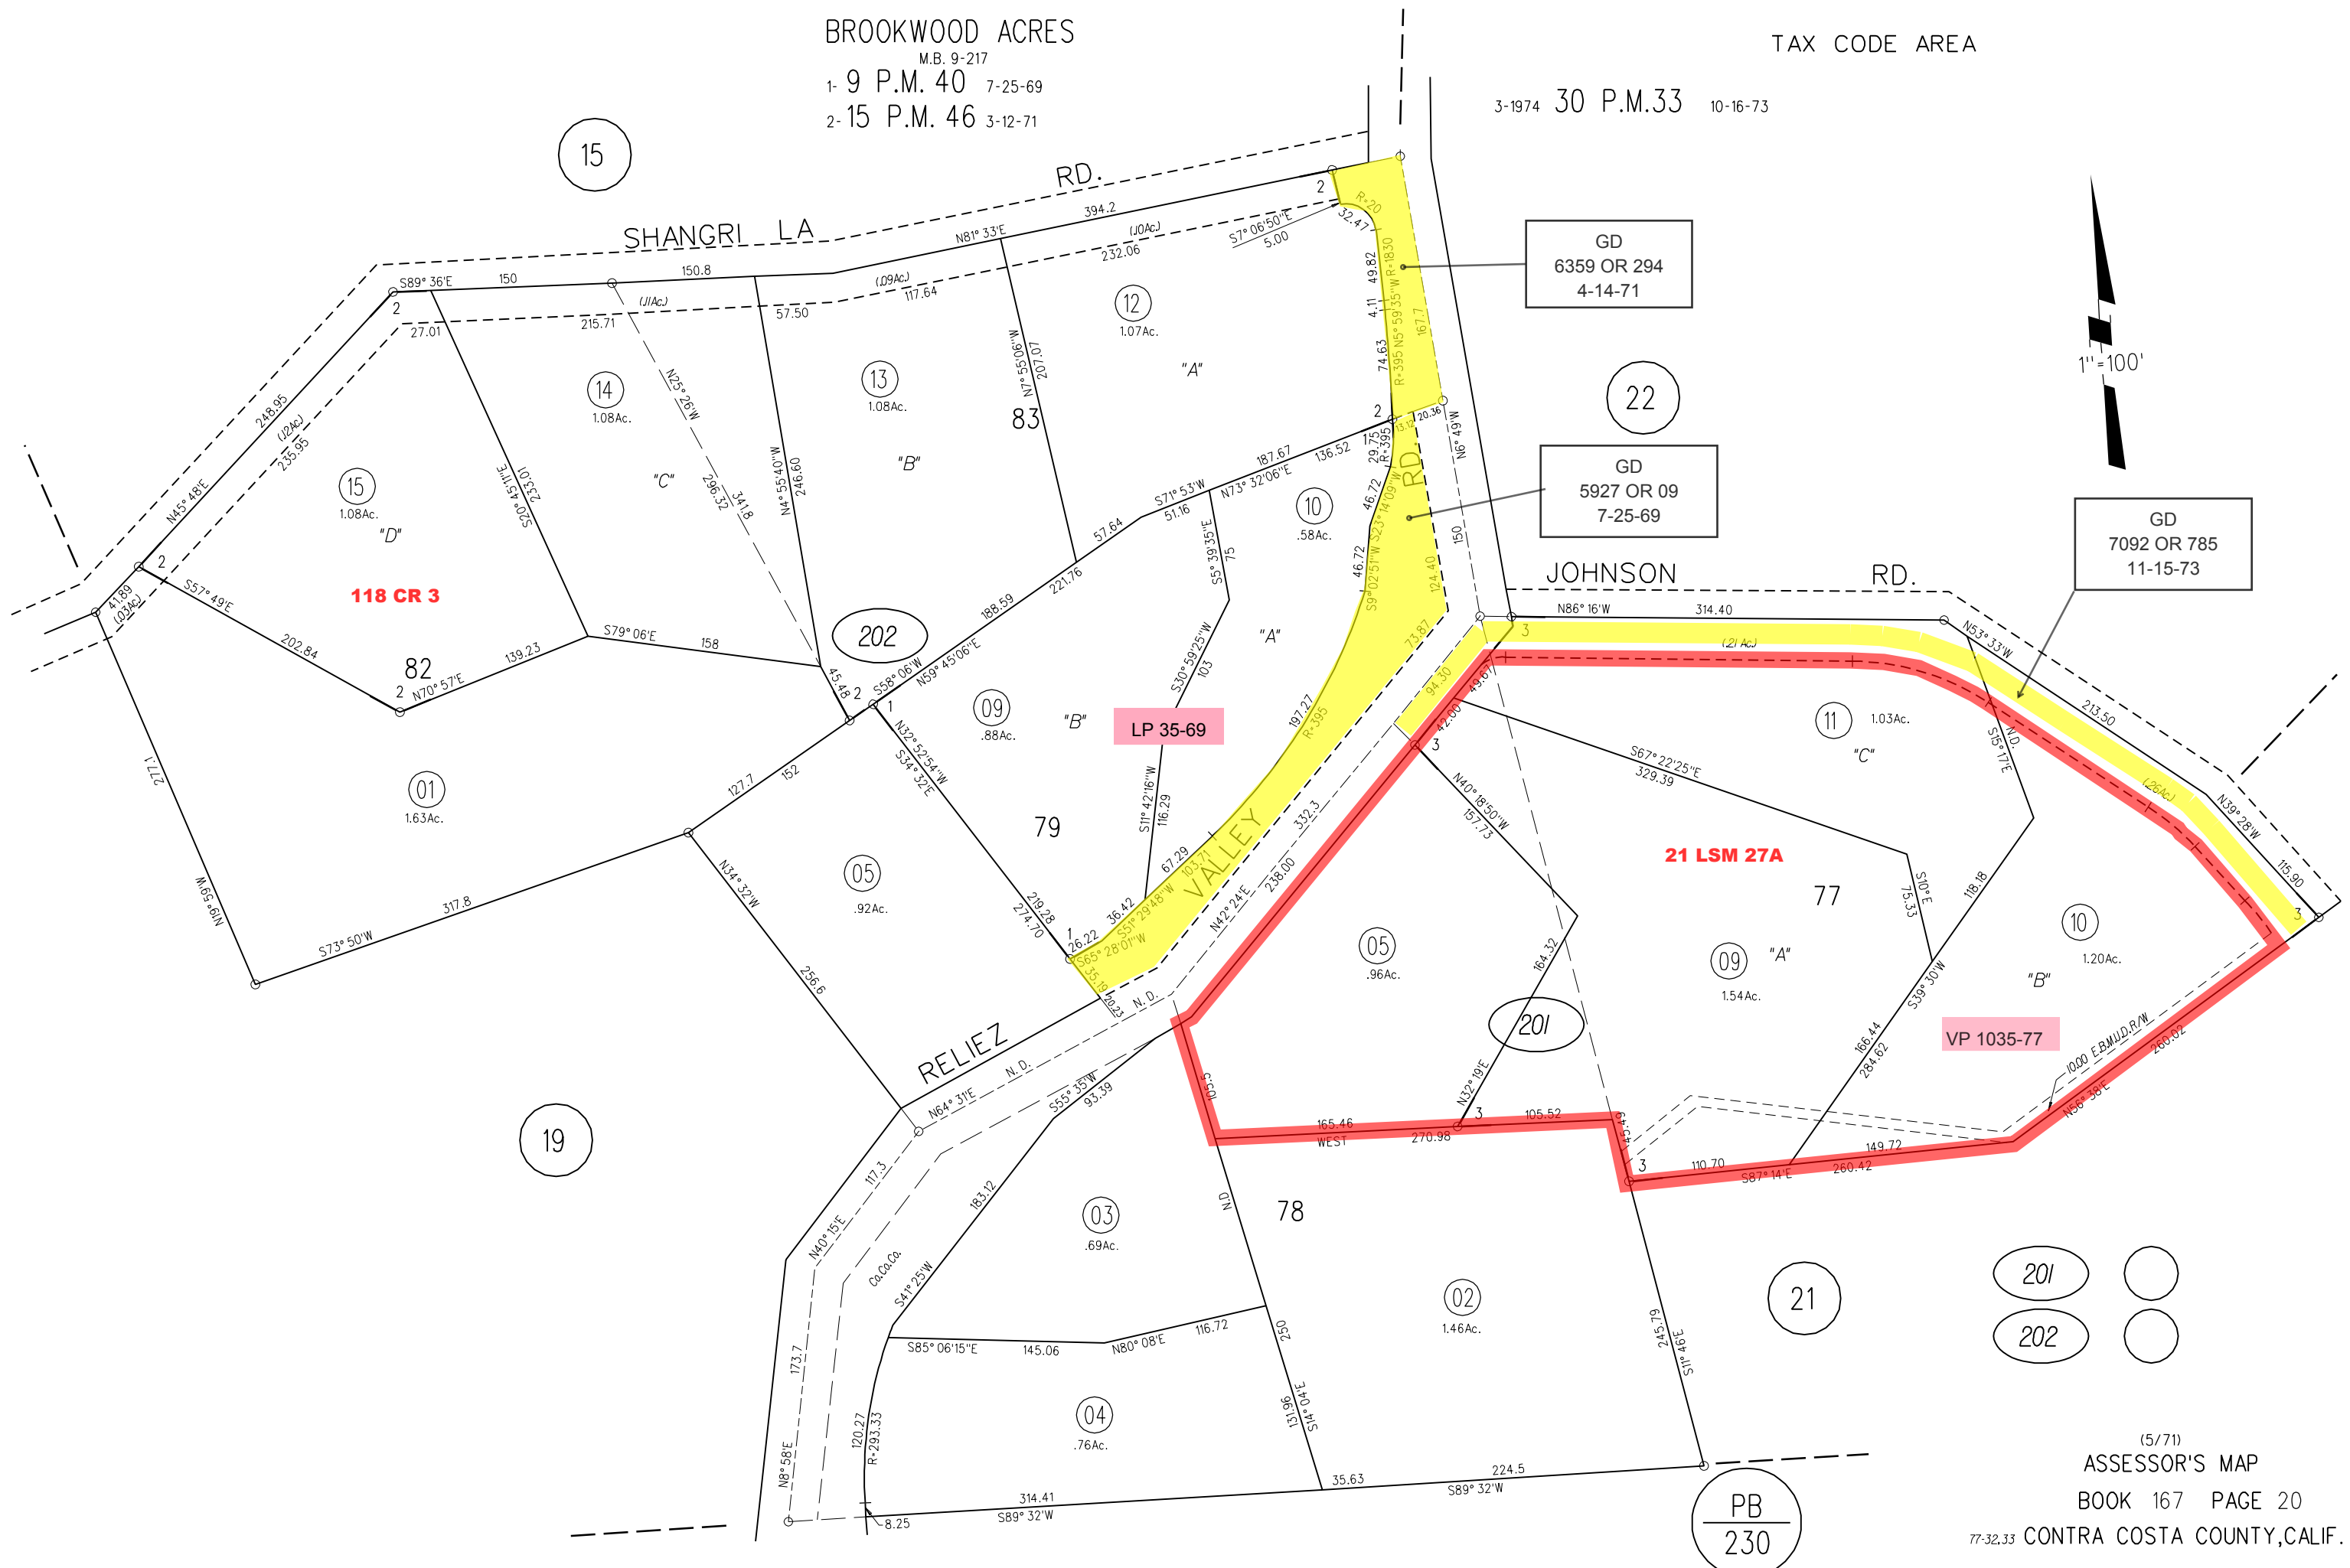

BROOKWOOD ACRES

M.B. 9-217

1- 9 P.M. 40 7-25-69

2- 15 P.M. 46 3-12-71

TAX CODE AREA

3-1974 30 P.M.33 10-16-73

PB 230