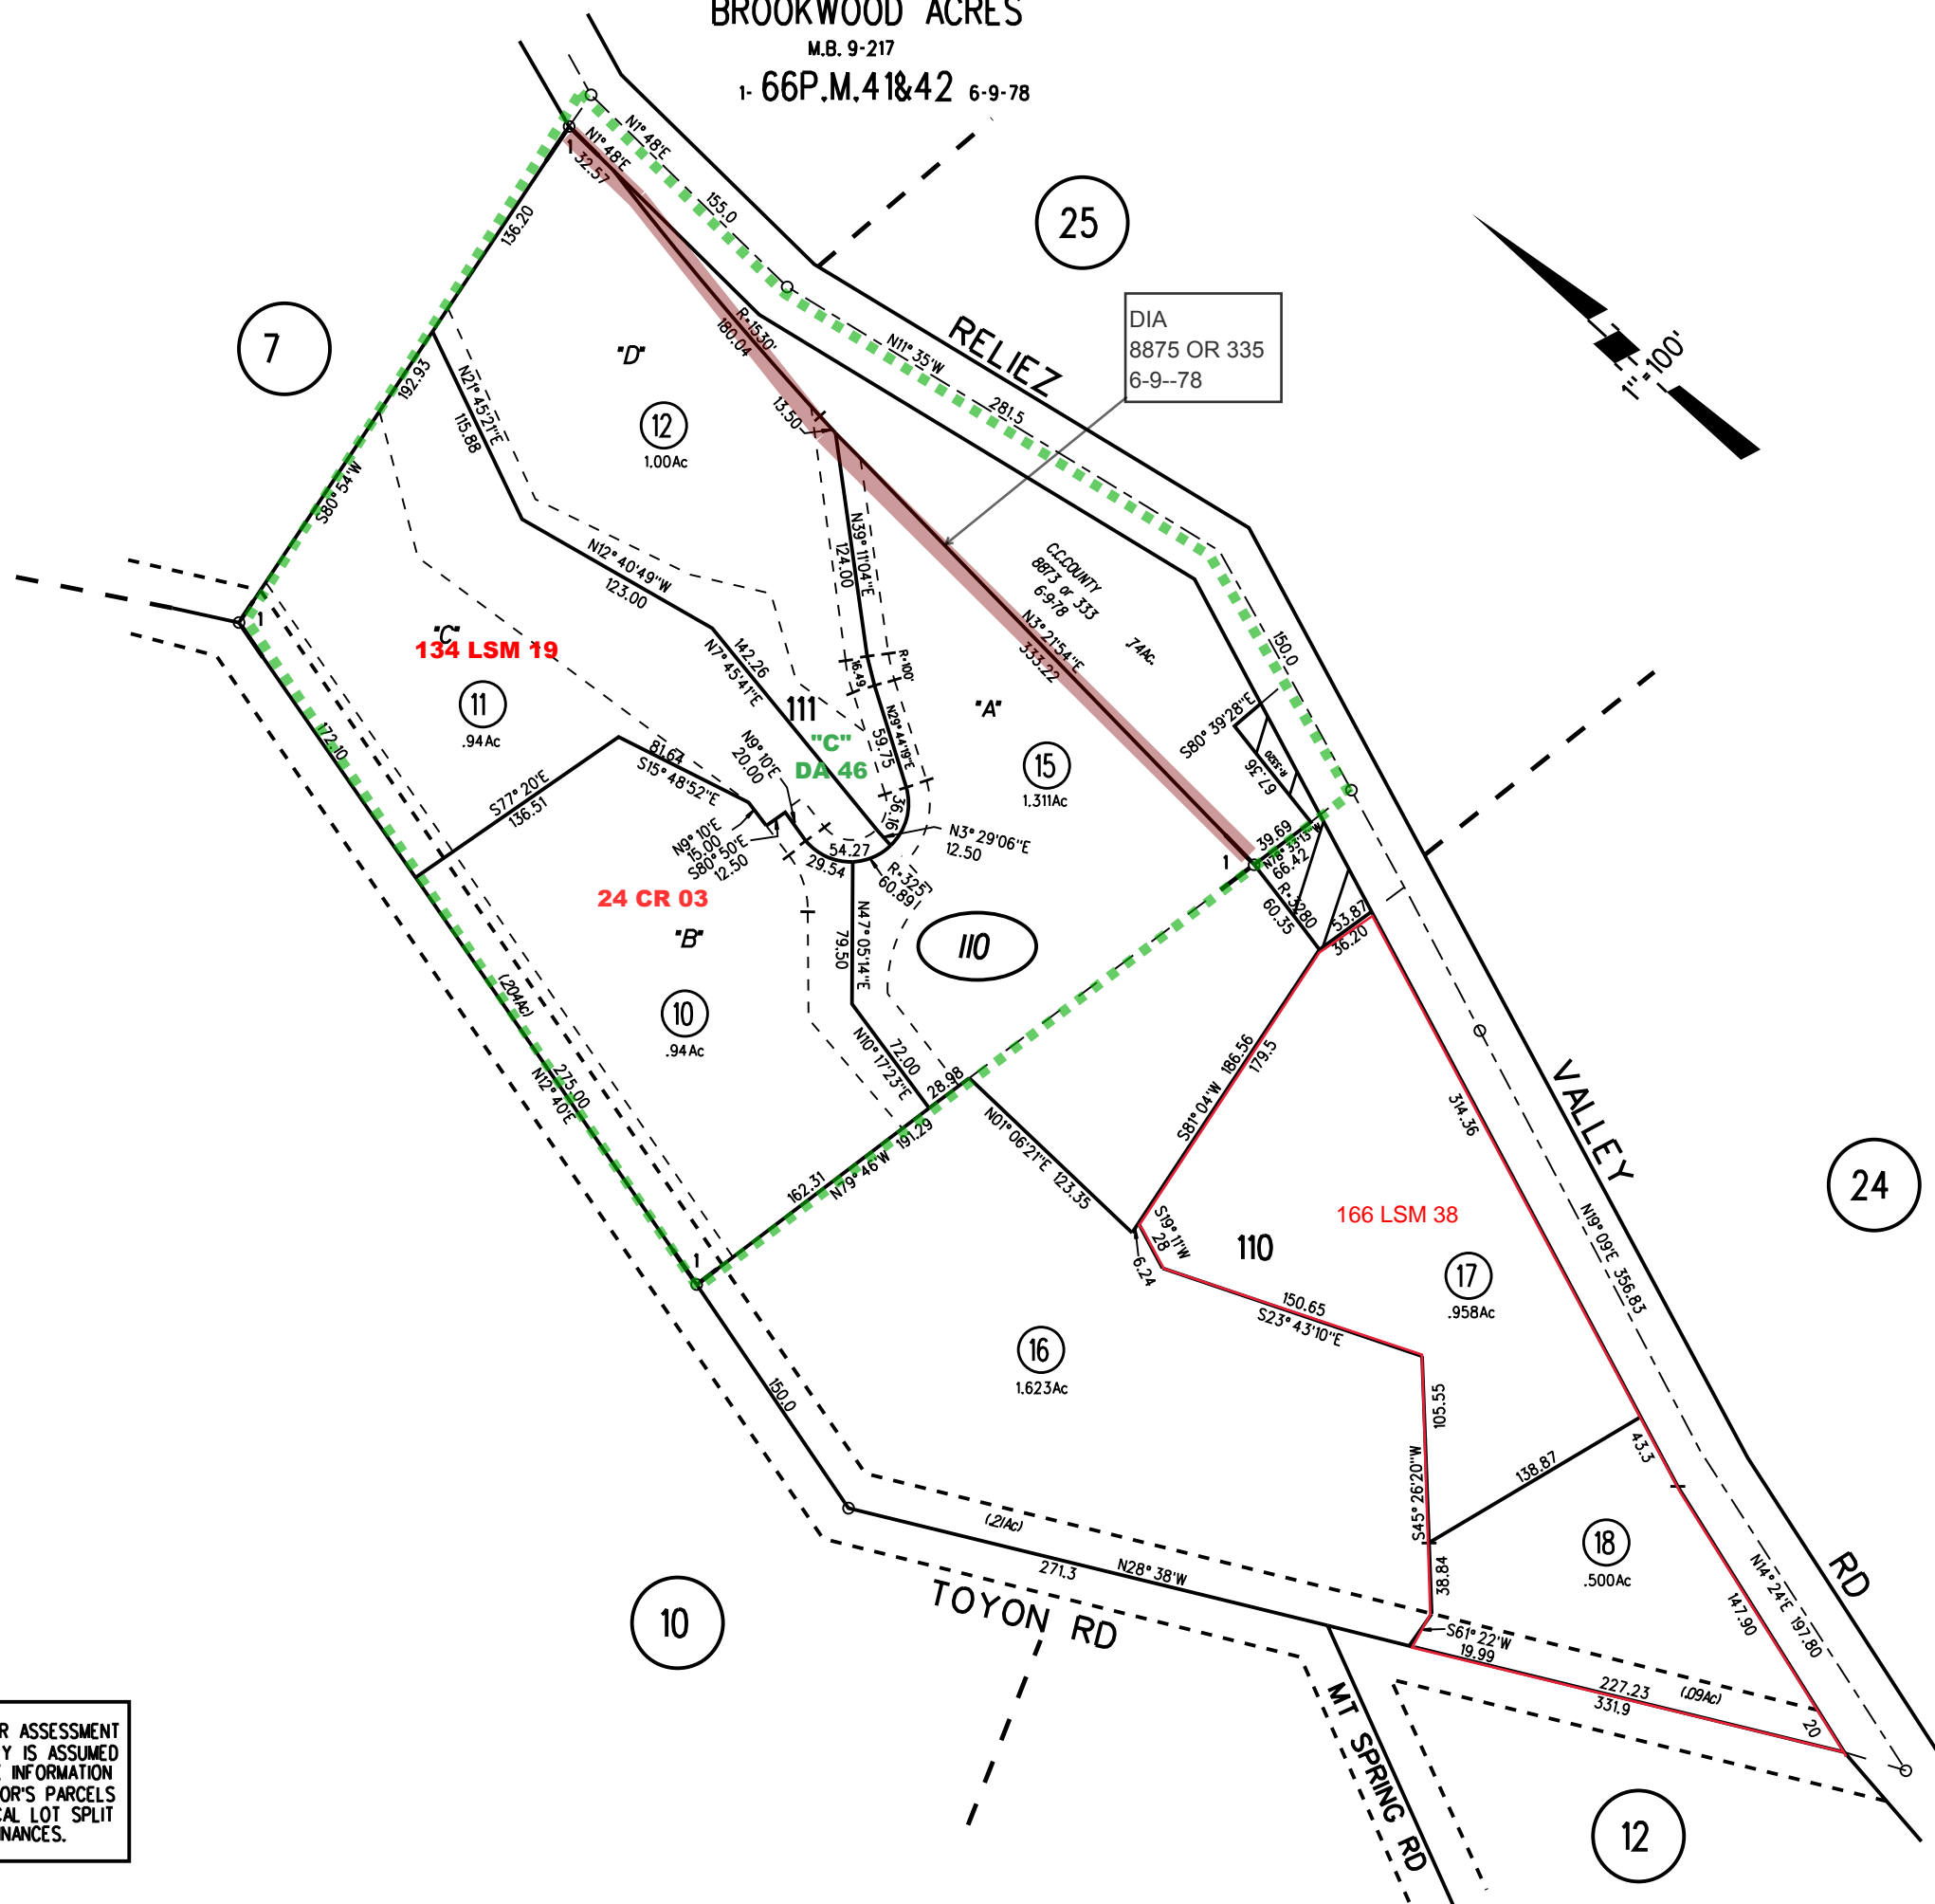

BROOKWOOD ACRES

M.B. 9-217

1-66P.M.41&42 6-9-78

DIA
8875 OR 335
6-9-78

NOTE: THIS MAP WAS PREPARED FOR ASSESSMENT PURPOSES ONLY. NO LIABILITY IS ASSUMED FOR THE ACCURACY OF THE INFORMATION DELINEATED HEREON. ASSESSOR'S PARCELS MAY NOT COMPLY WITH LOCAL LOT SPLIT OR BUILDING SITE ORDINANCES.

110 17,18
4/22/22