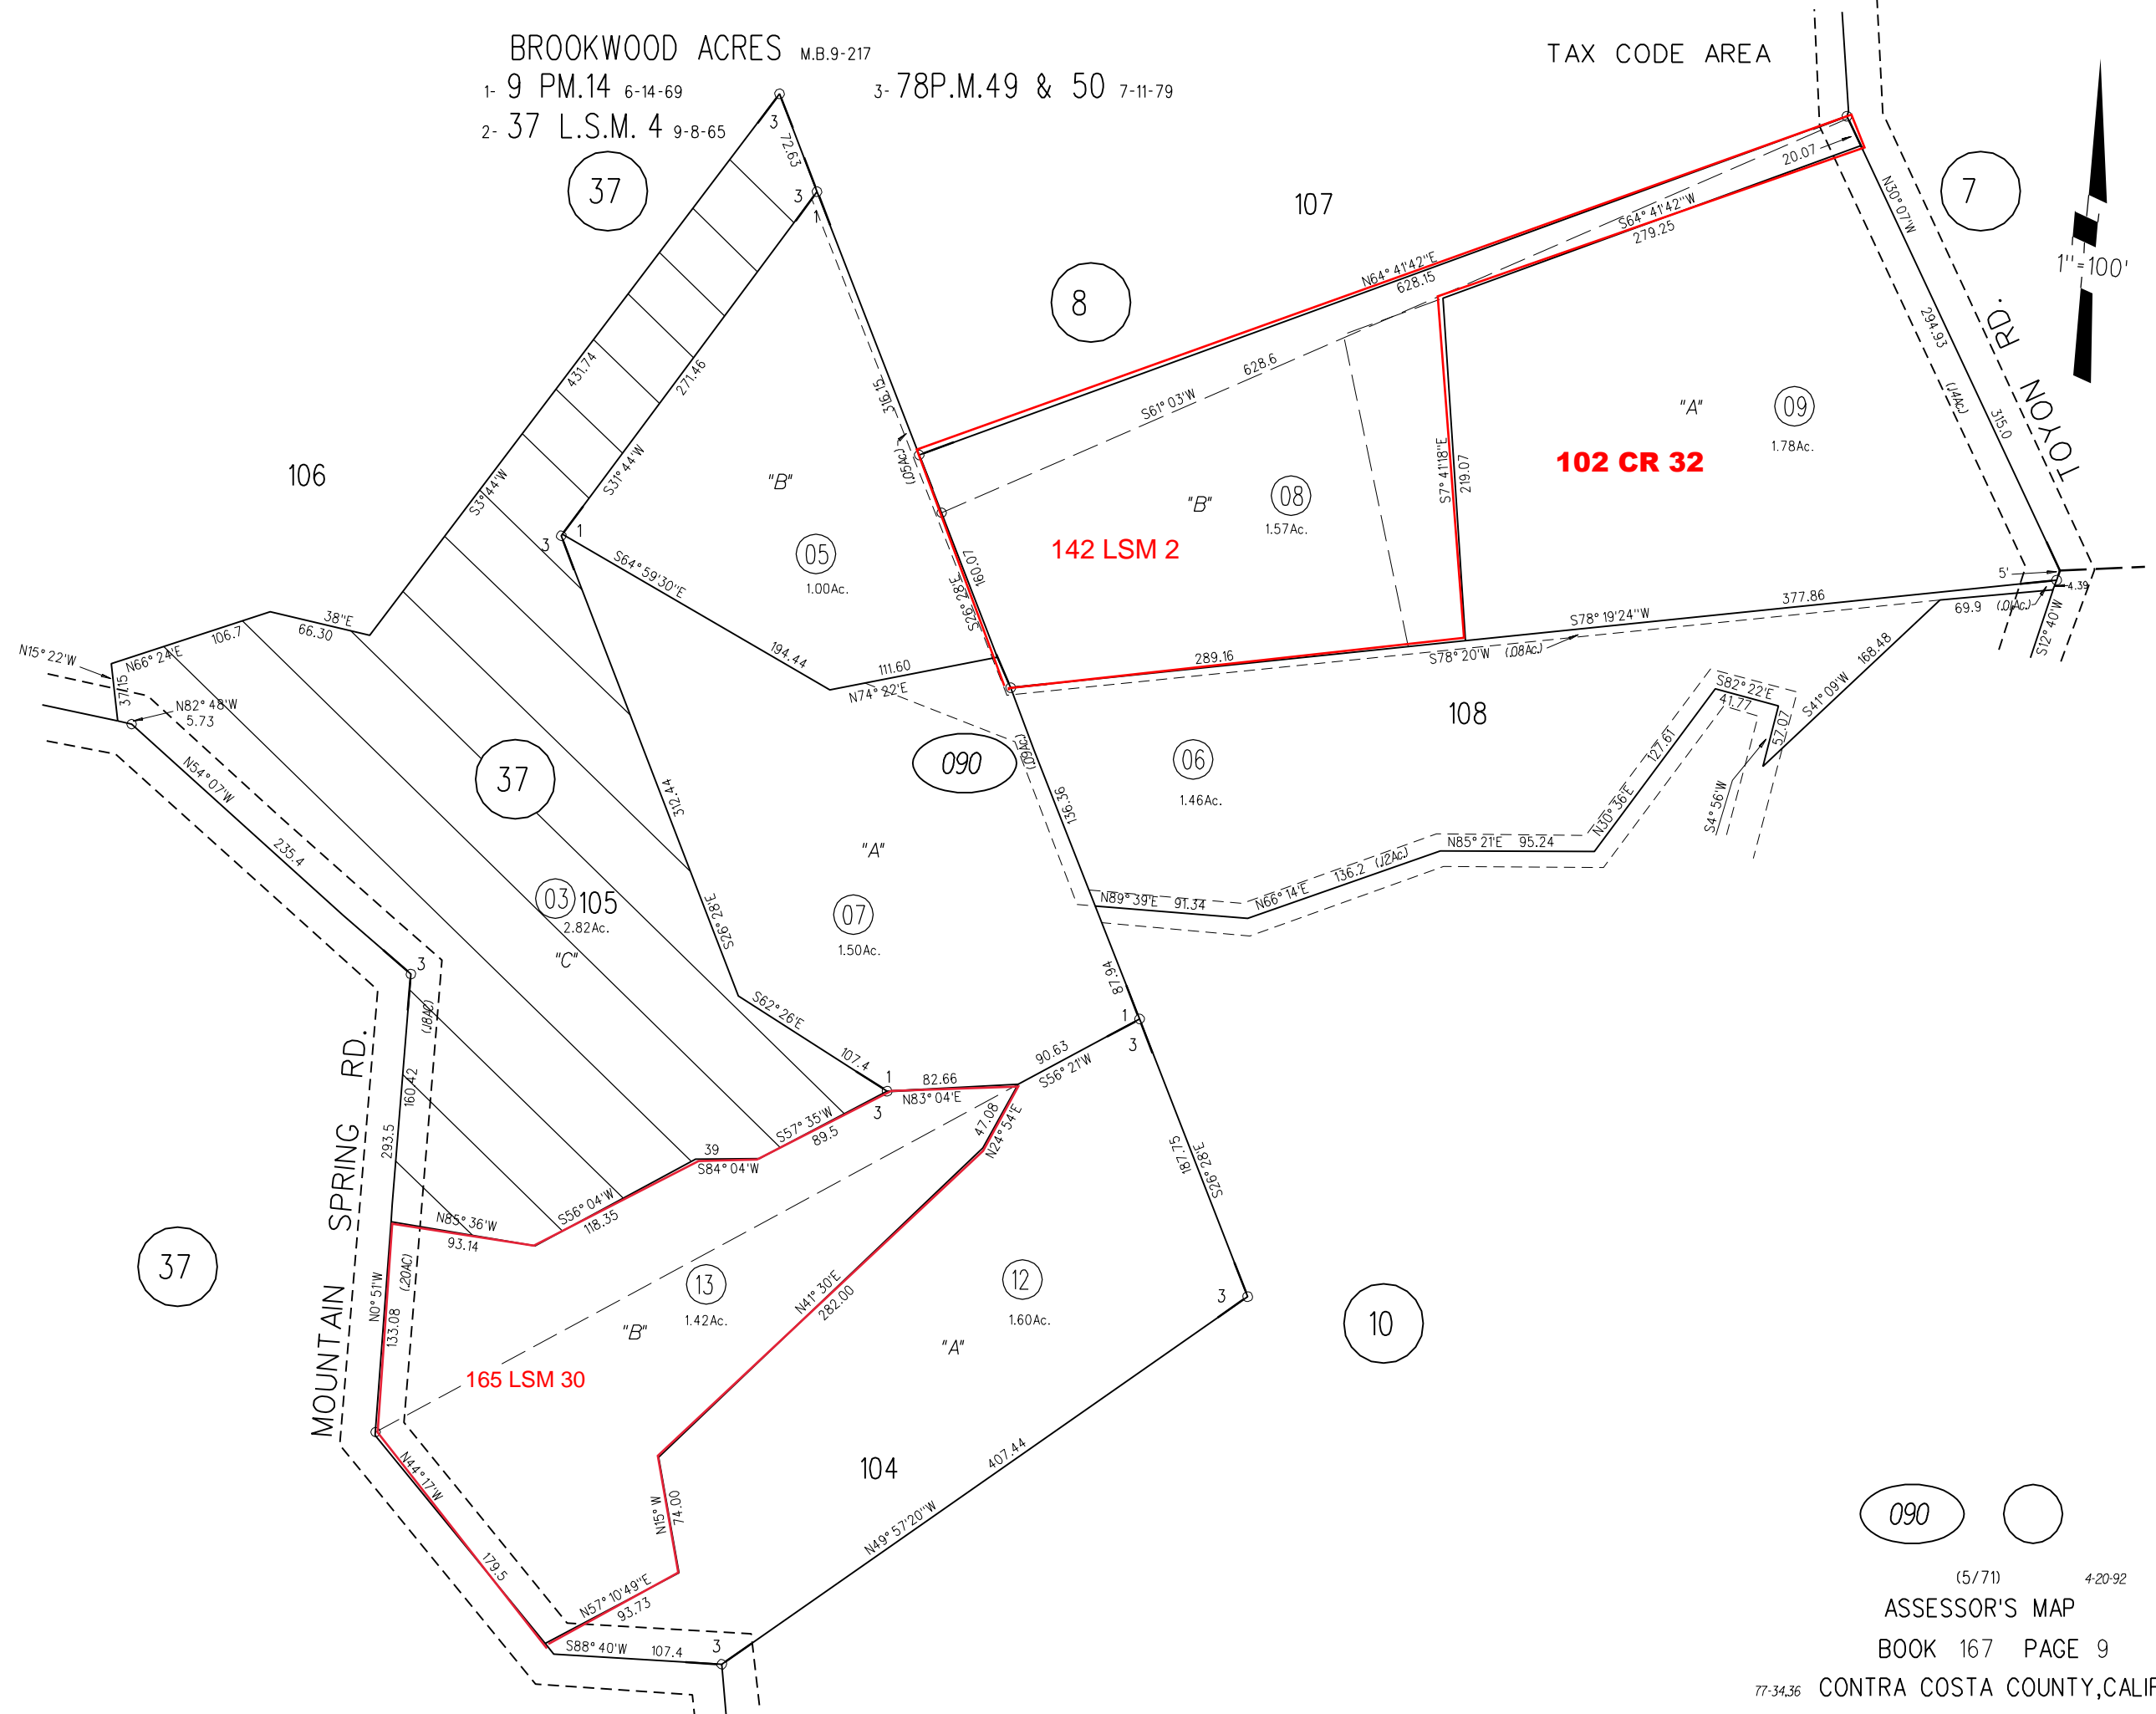

BROOKWOOD ACRES M.B.9-217

1- 9 PM.14 6-14-69

2- 37 L.S.M. 4 9-8-65

3- 78P.M.49 & 50 7-11-79

TAX CODE AREA

1"=100'

090

090