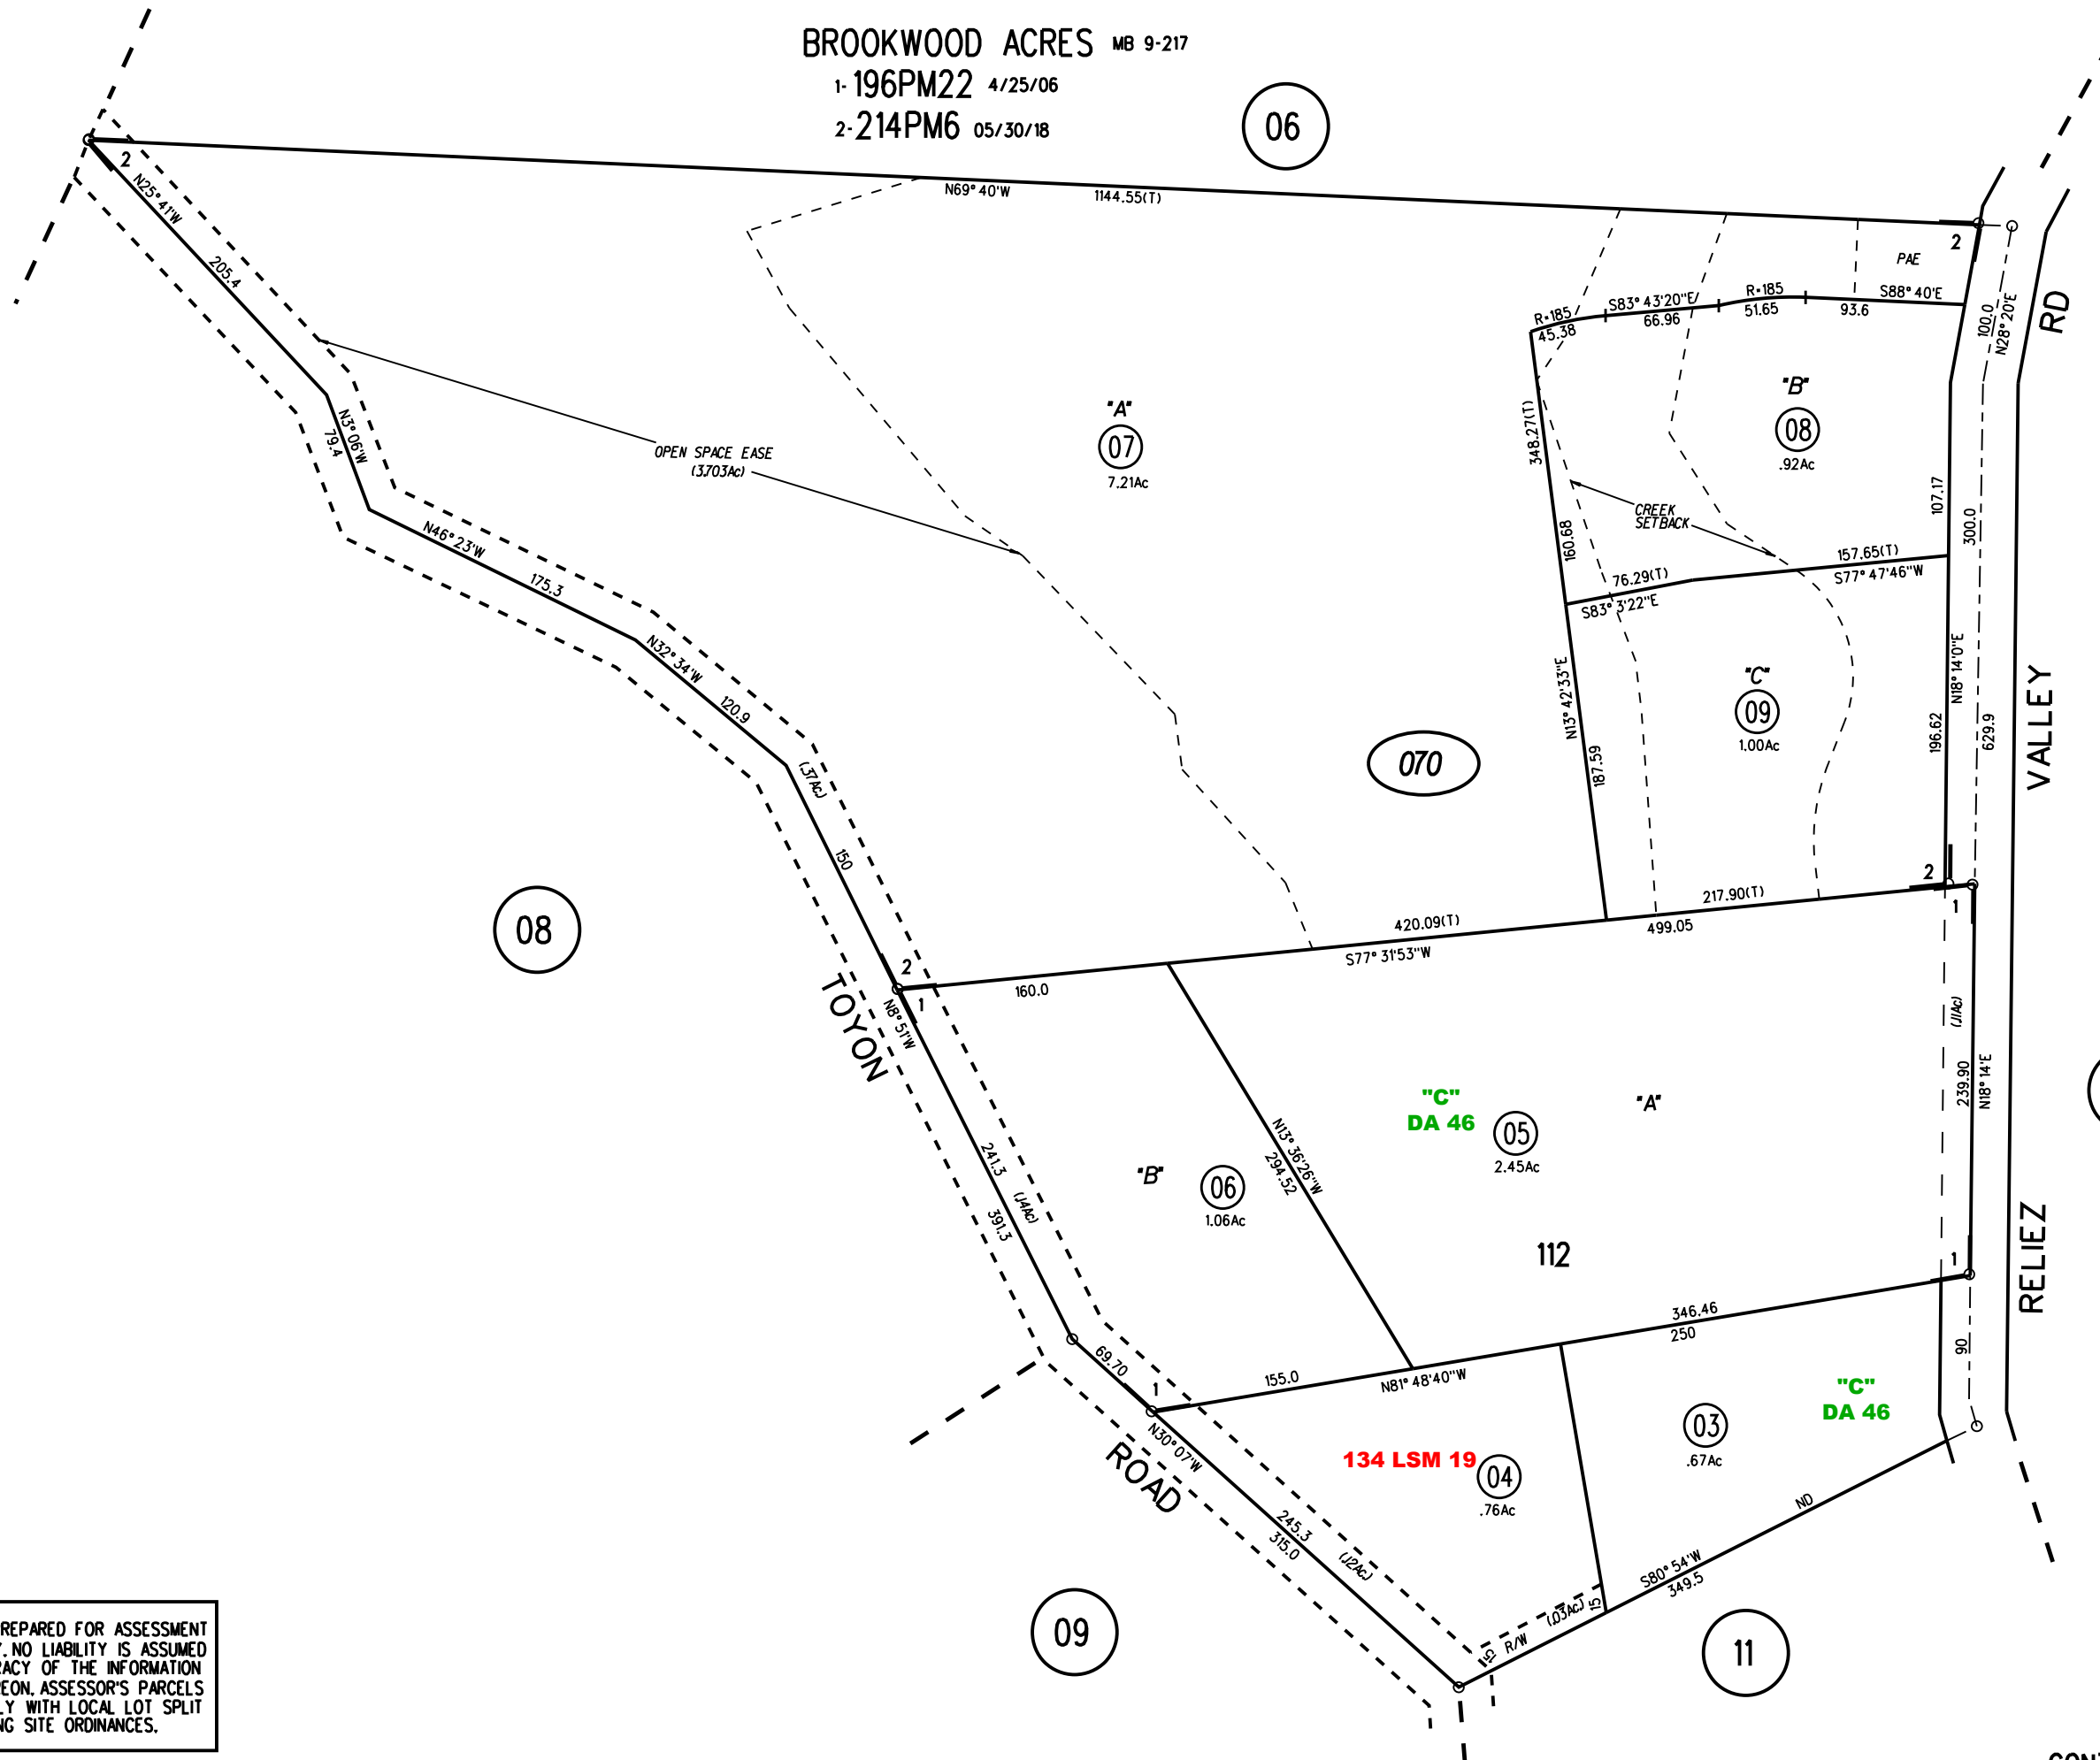

BROOKWOOD ACRES MB 9-217

1-196PM22 4/25/06

2-214PM6 05/30/18

06

NOTE: THIS MAP WAS PREPARED FOR ASSESSMENT PURPOSES ONLY. NO LIABILITY IS ASSUMED FOR THE ACCURACY OF THE INFORMATION DELINEATED HEREON. ASSESSOR'S PARCELS MAY NOT COMPLY WITH LOCAL LOT SPLIT OR BUILDING SITE ORDINANCES.