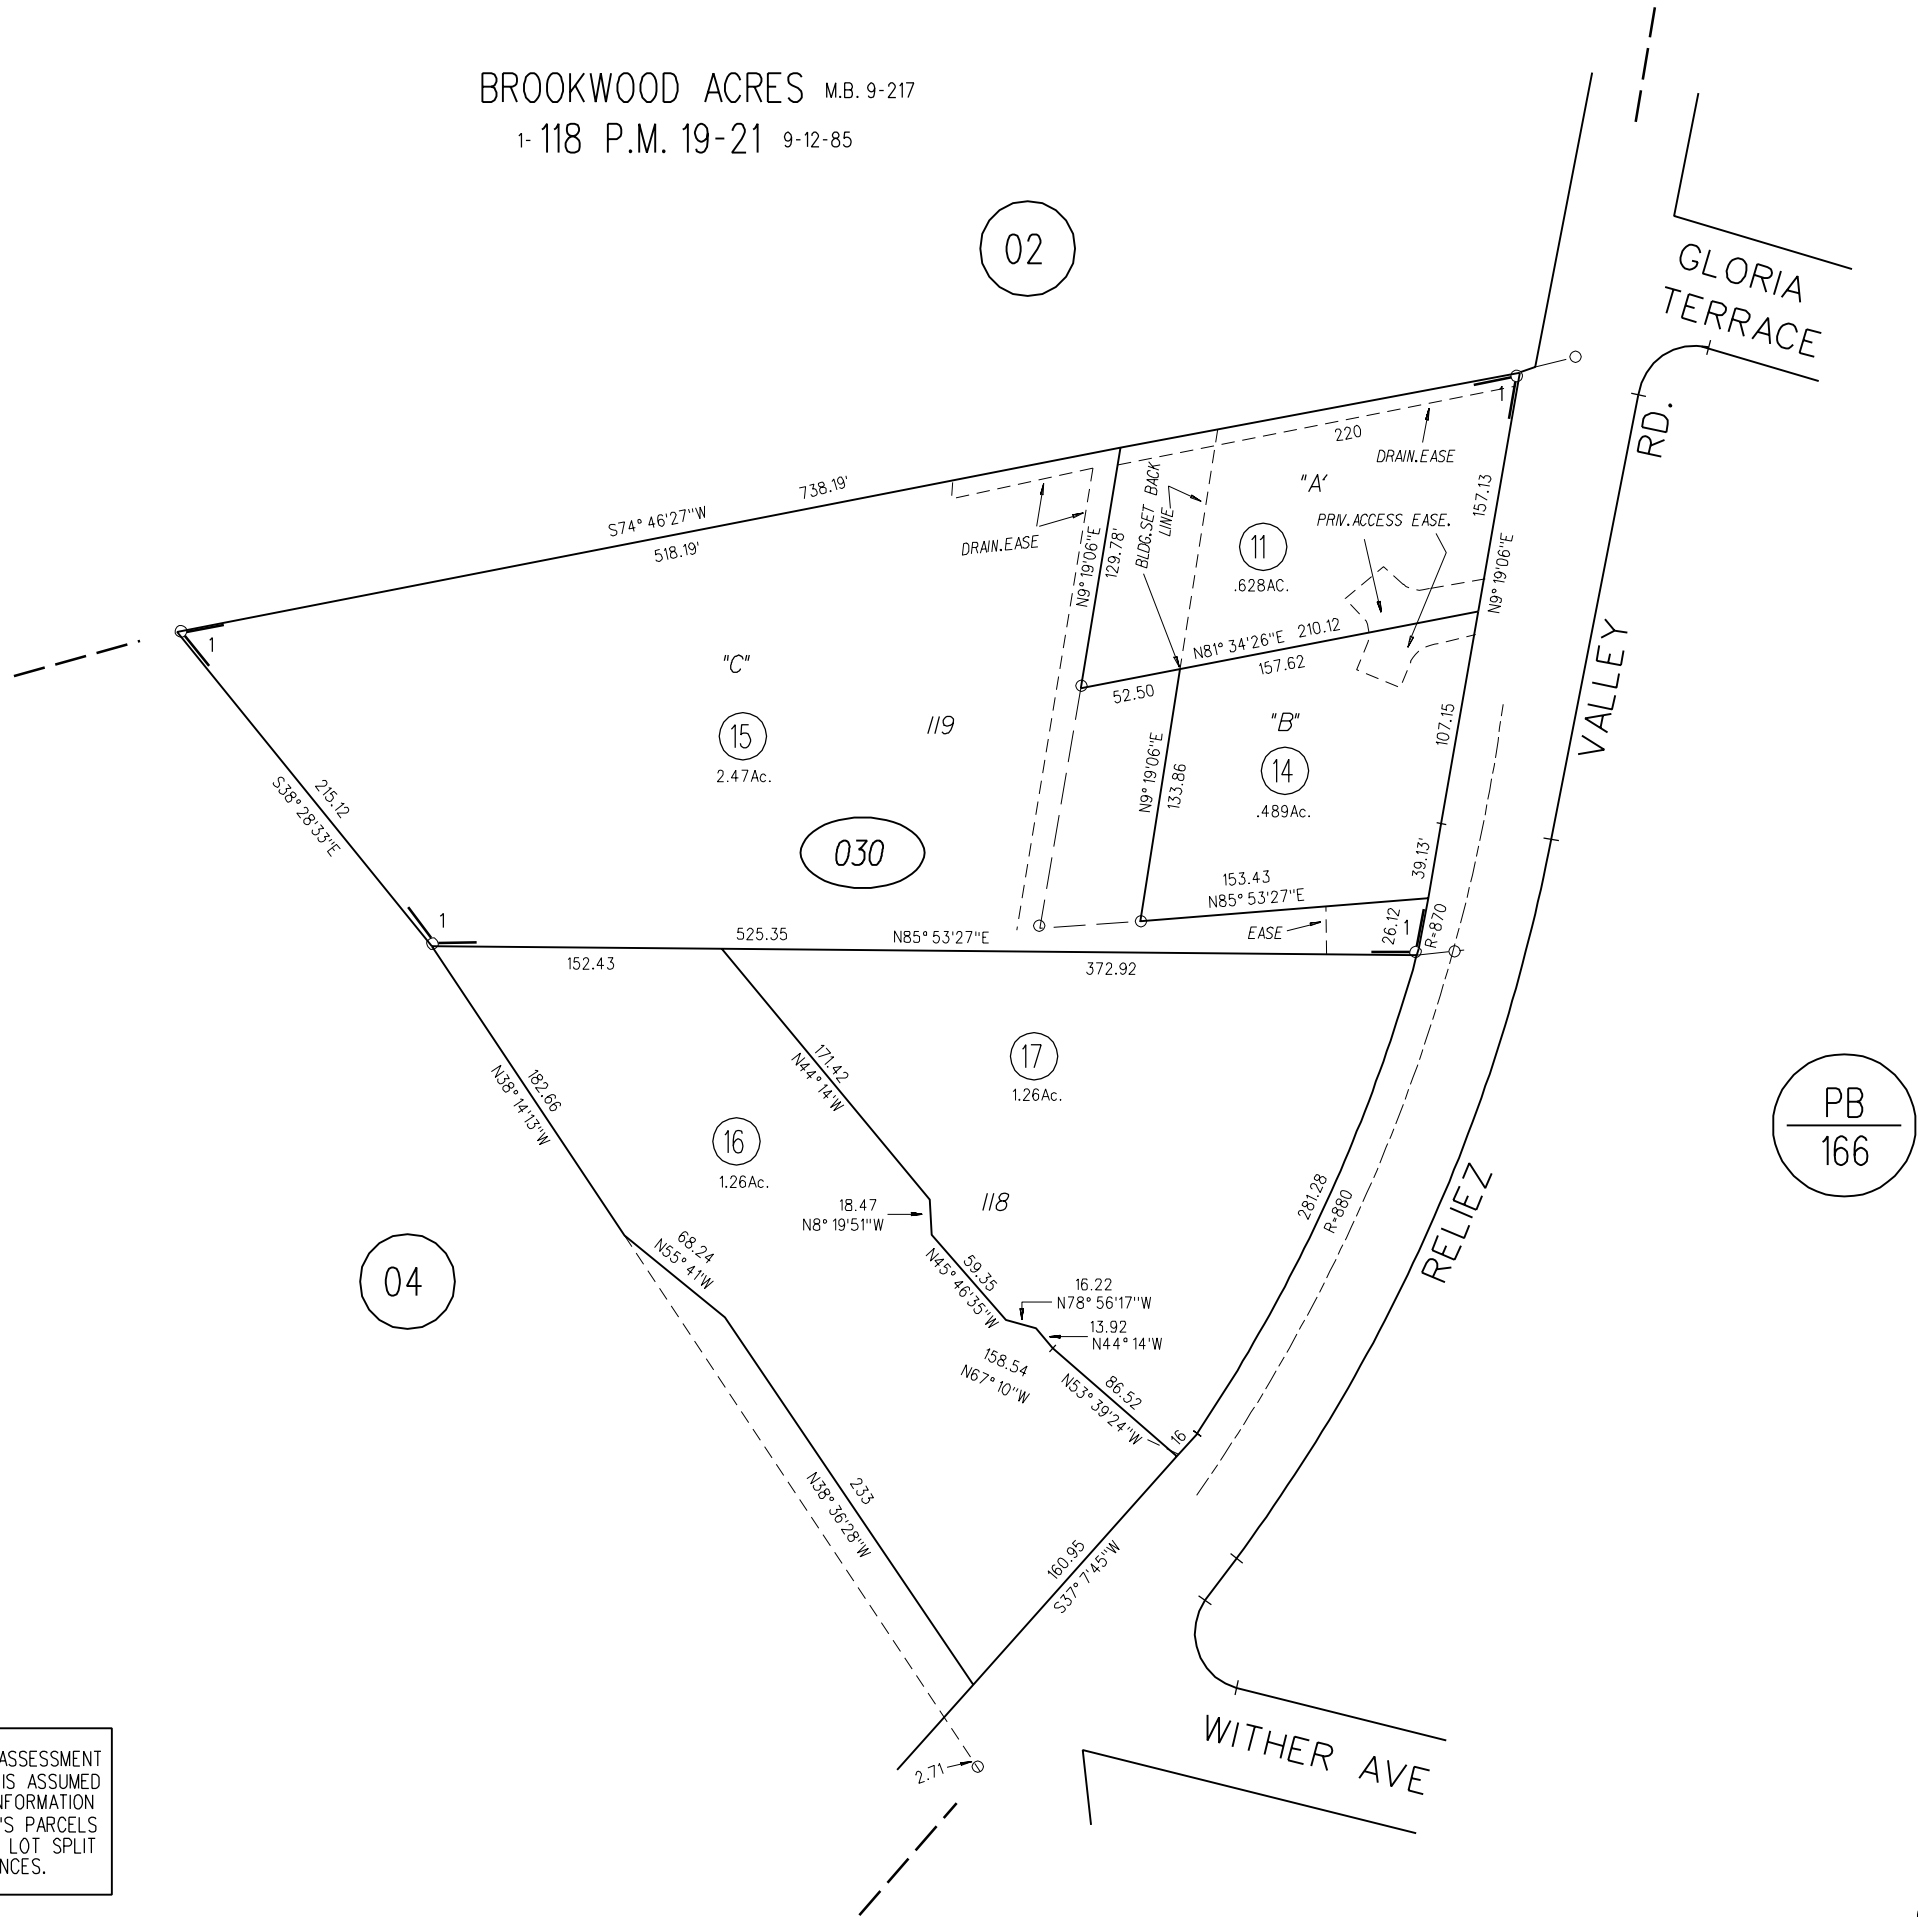

BROOKWOOD ACRES M.B. 9-217  
 1-118 P.M. 19-21 9-12-85

NOTE: THIS MAP WAS PREPARED FOR ASSESSMENT PURPOSES ONLY. NO LIABILITY IS ASSUMED FOR THE ACCURACY OF THE INFORMATION DELINEATED HEREON. ASSESSOR'S PARCELS MAY NOT COMPLY WITH LOCAL LOT SPLIT OR BUILDING SITE ORDINANCES.

PB  
166

030