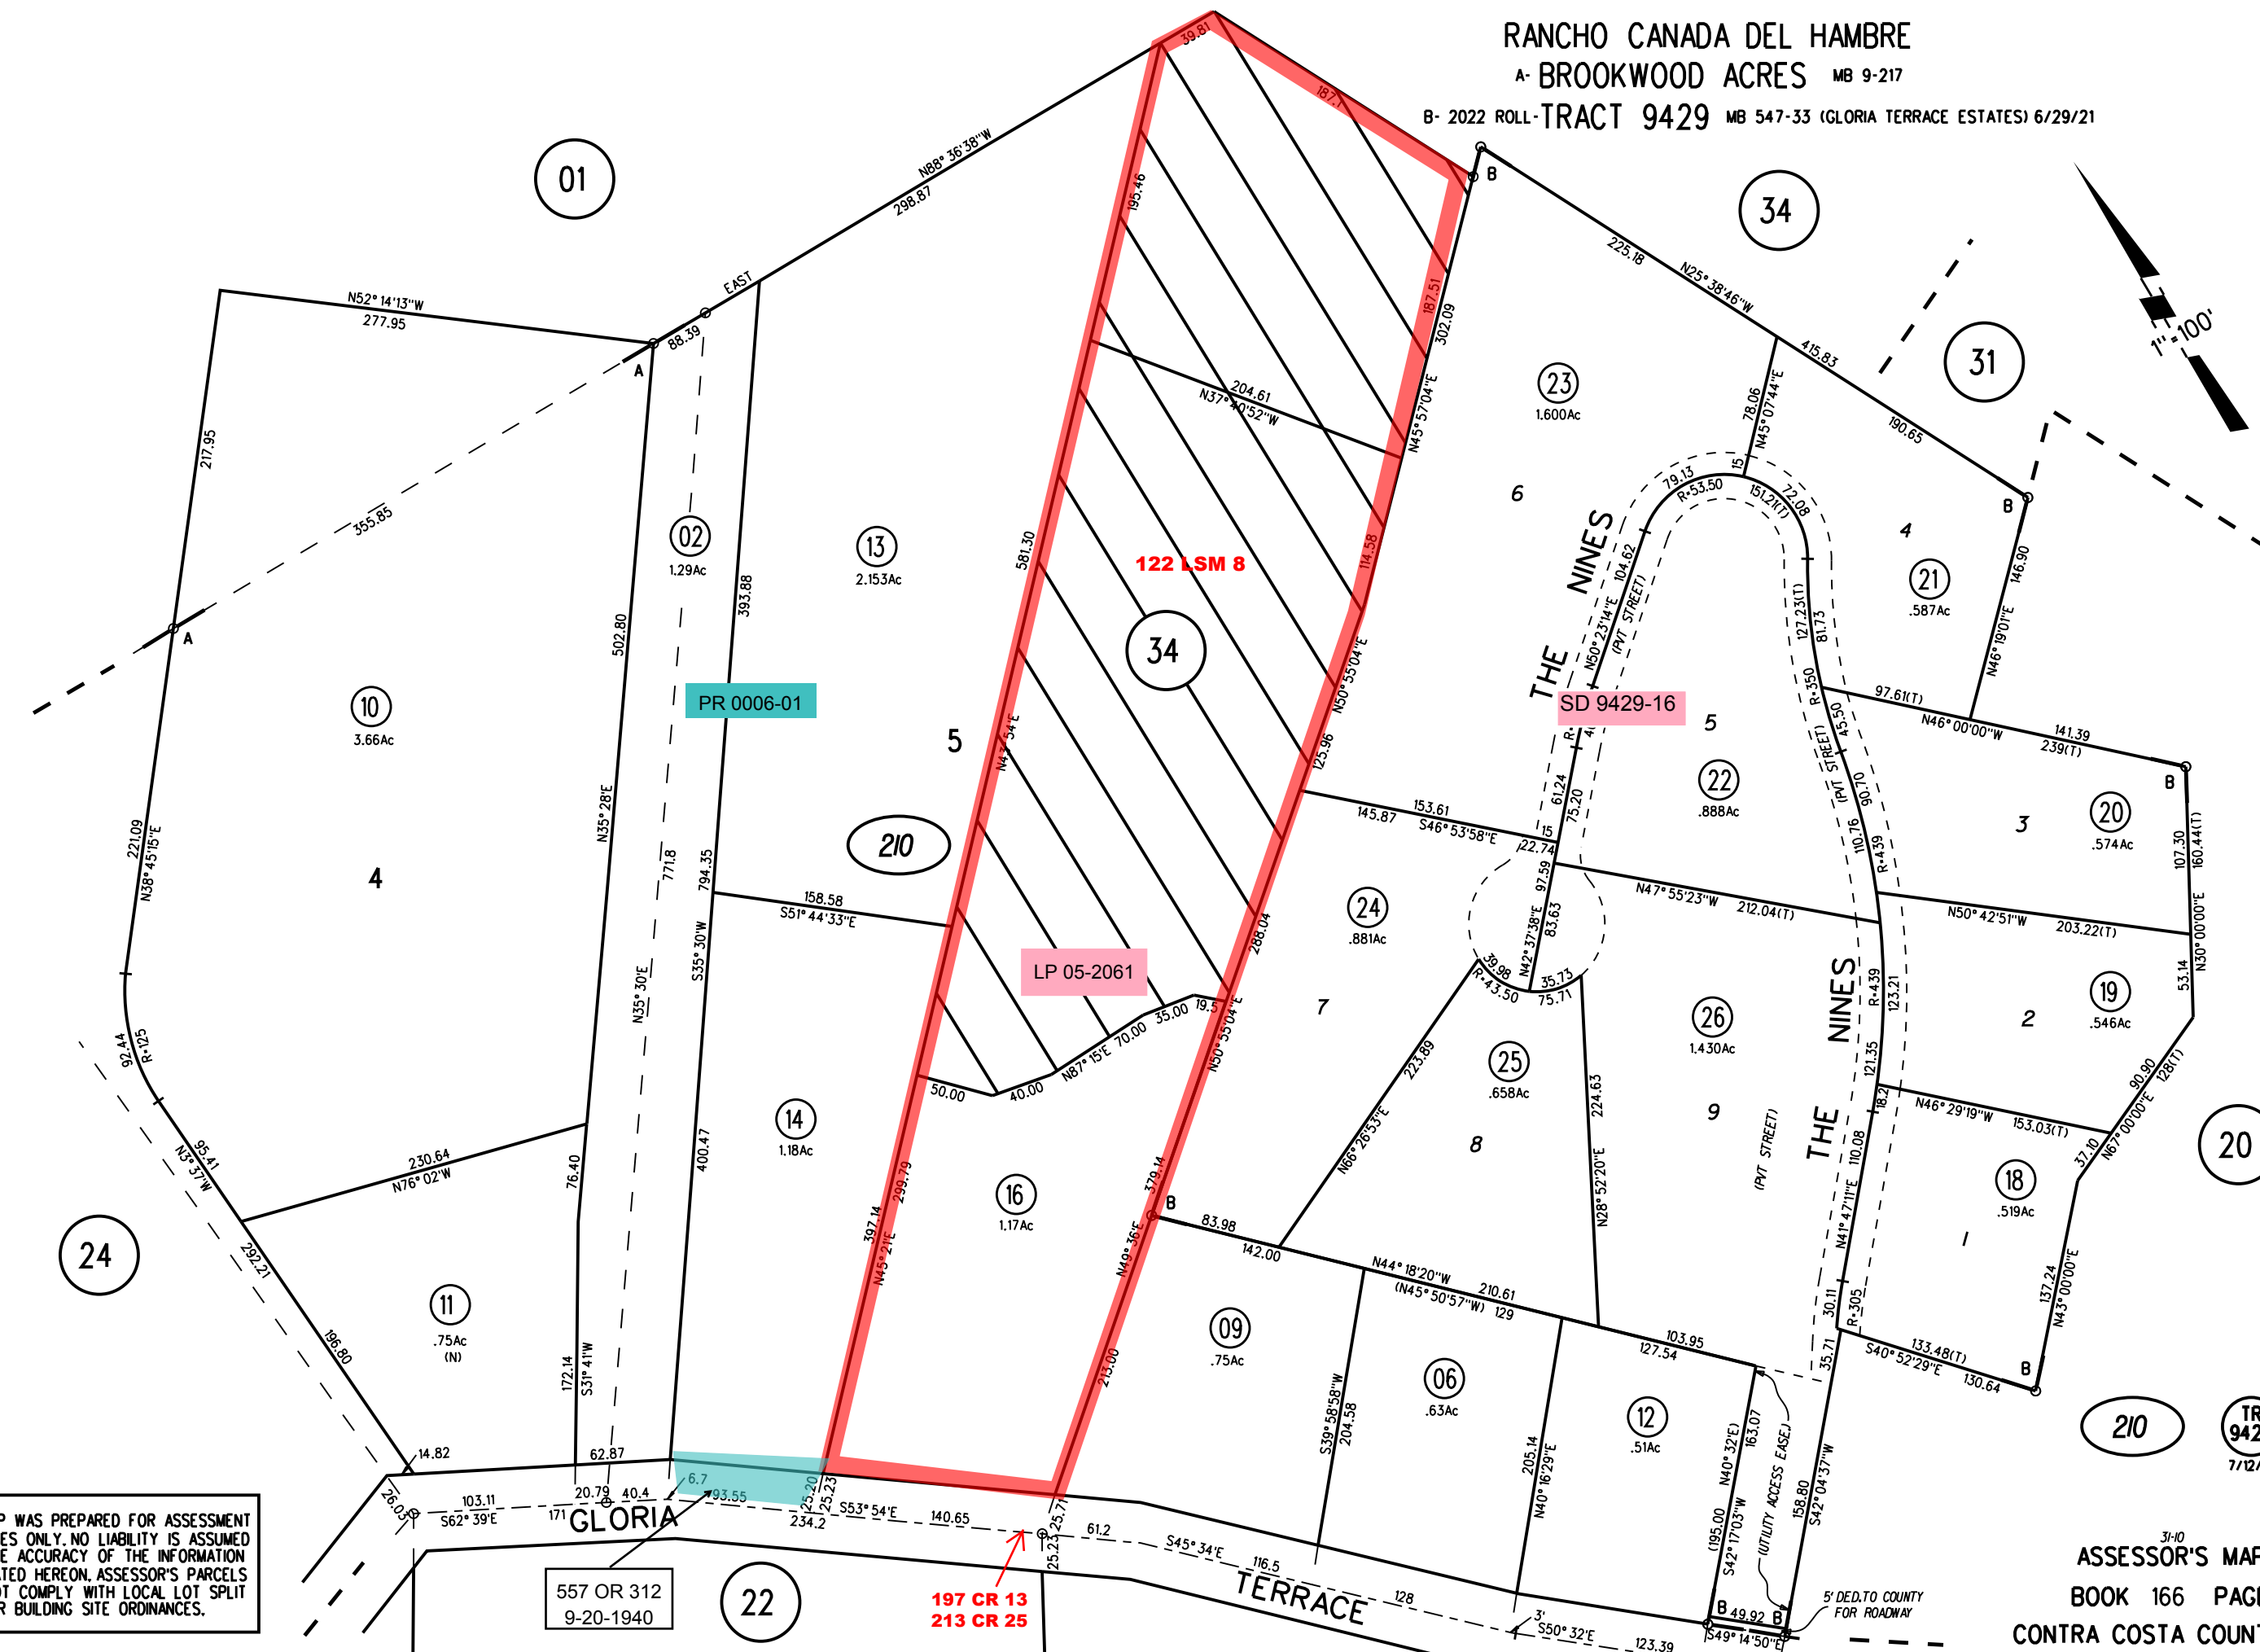

RANCHO CANADA DEL HAMBRE

A- BROOKWOOD ACRES MB 9-217

B- 2022 ROLL-TRACT 9429 MB 547-33 (GLORIA TERRACE ESTATES) 6/29/21

1"=100'

NOTE: THIS MAP WAS PREPARED FOR ASSESSMENT PURPOSES ONLY. NO LIABILITY IS ASSUMED FOR THE ACCURACY OF THE INFORMATION DELINEATED HEREON. ASSESSOR'S PARCELS MAY NOT COMPLY WITH LOCAL LOT SPLIT OR BUILDING SITE ORDINANCES.

557 OR 312
9-20-1940

197 CR 13
213 CR 25

TR 9429
7/12/21