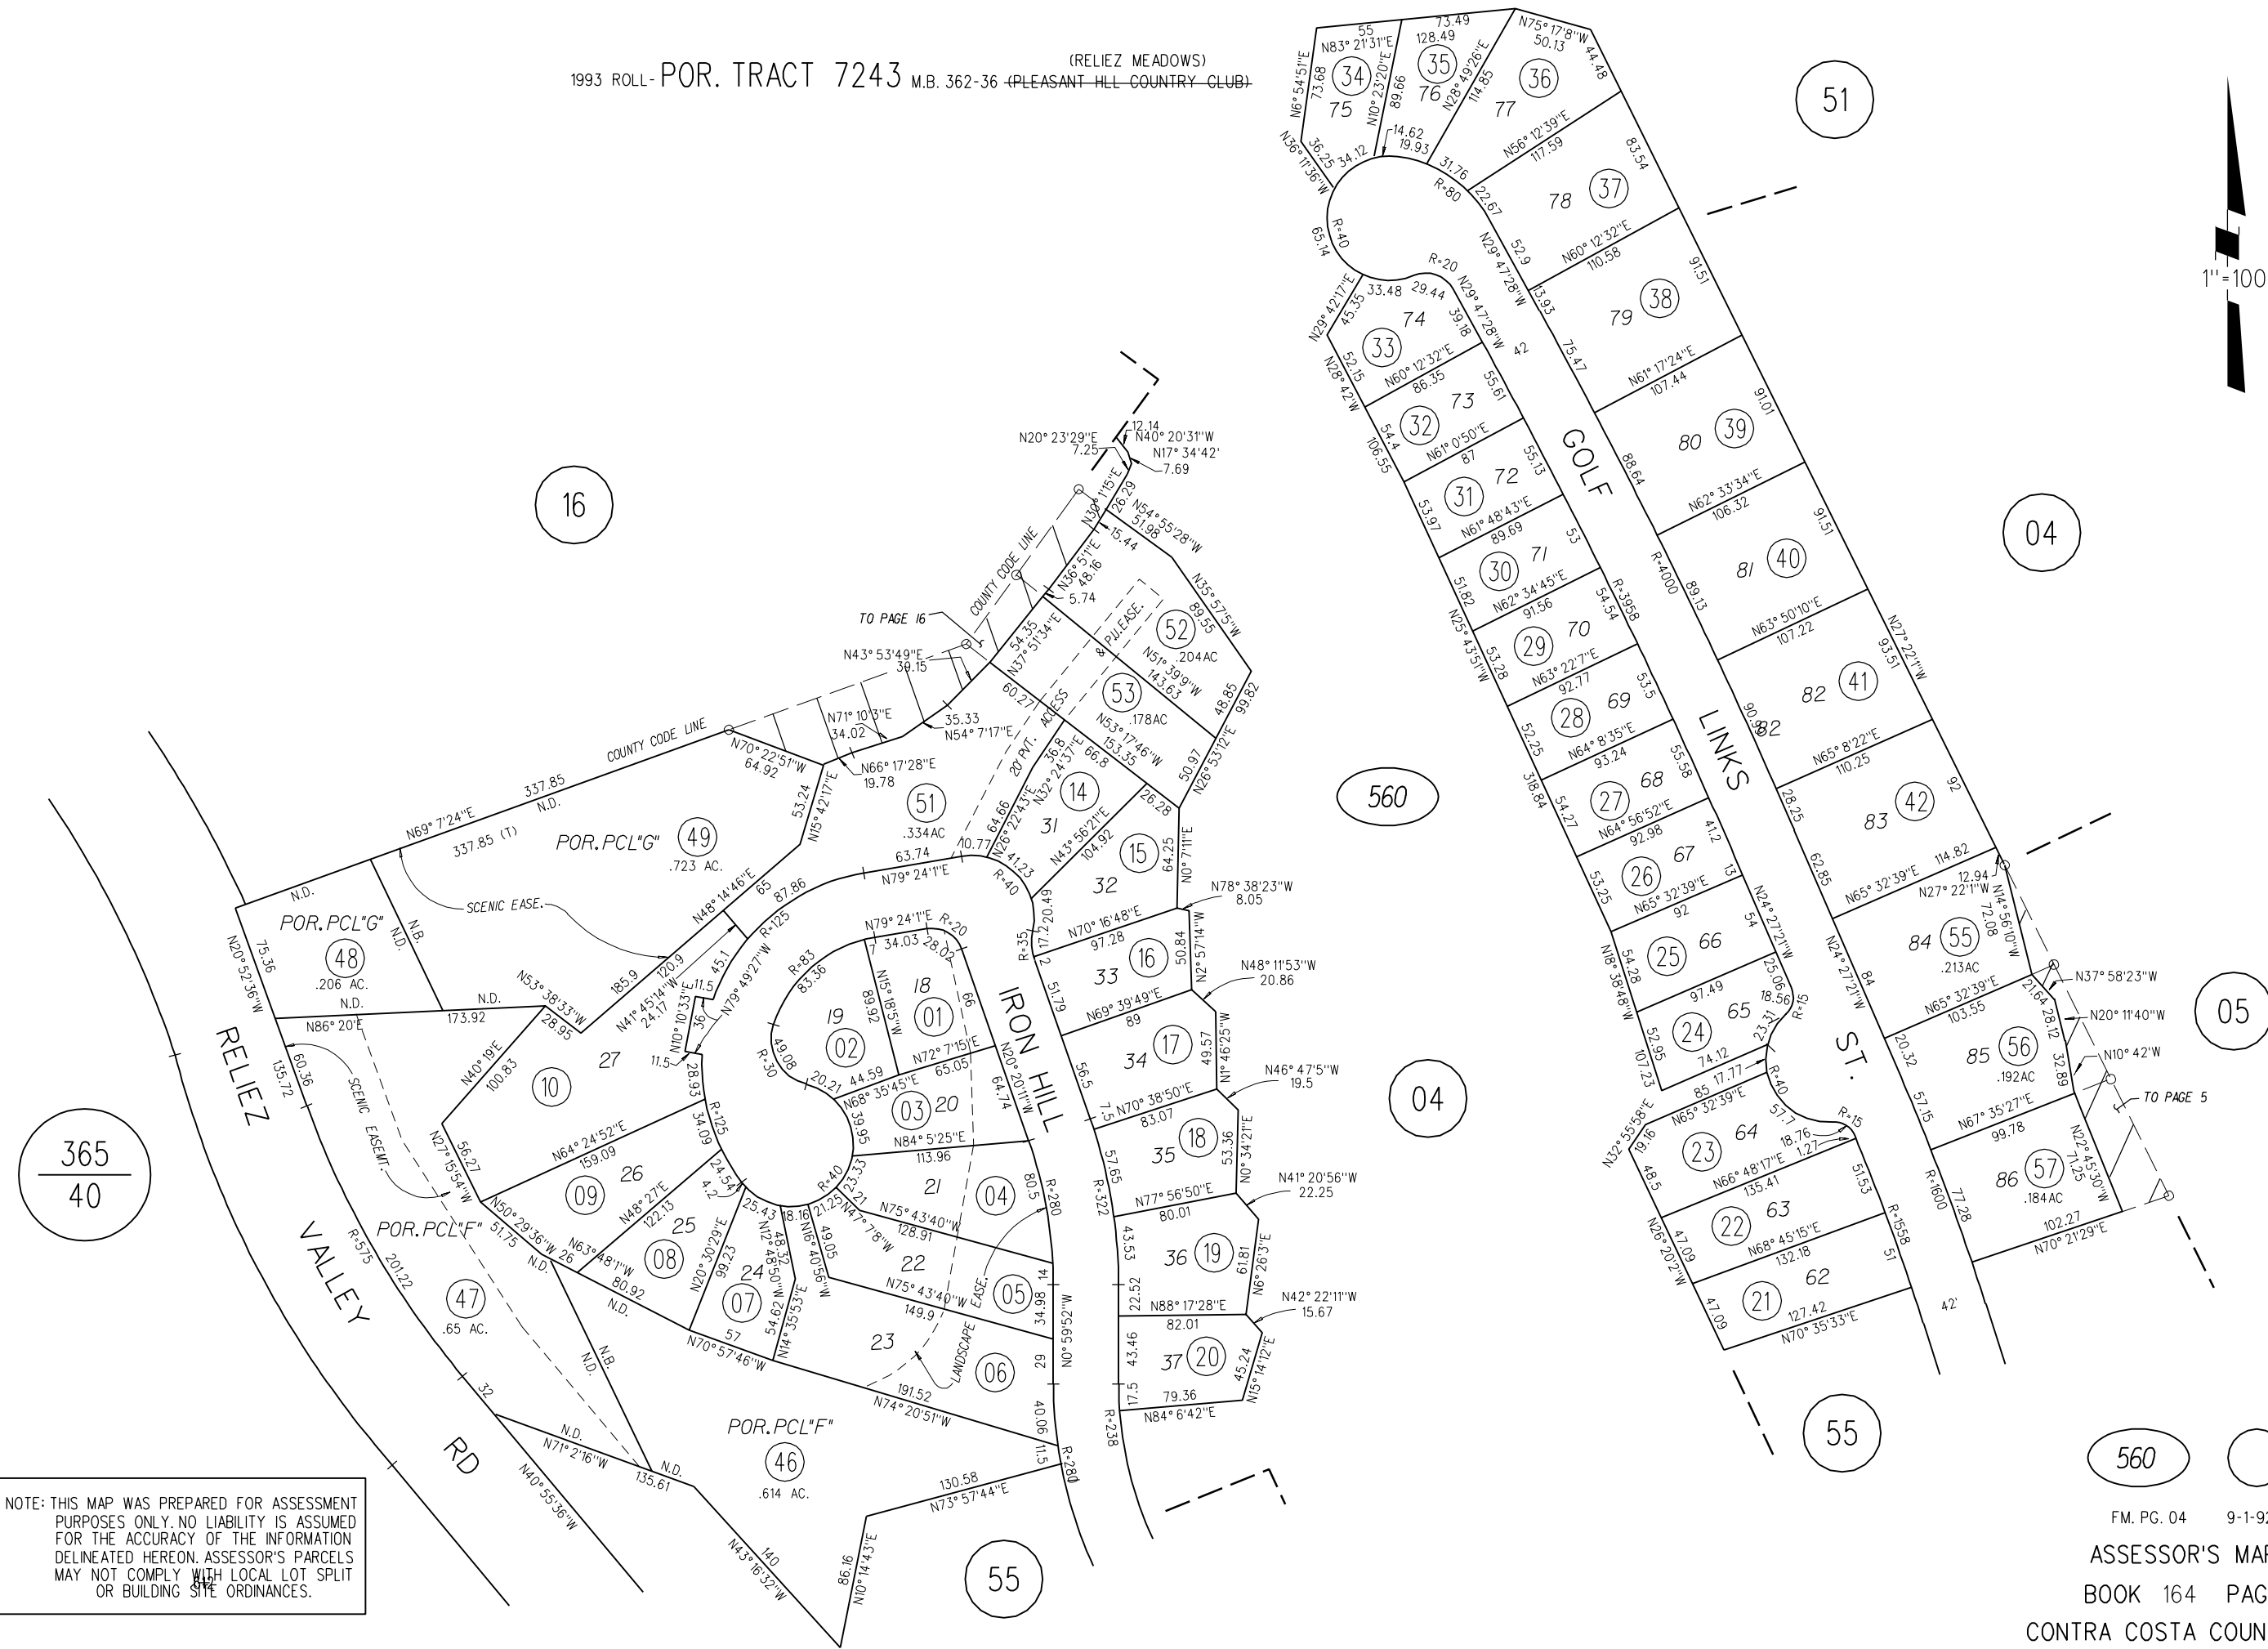

1993 ROLL - POR. TRACT 7243 (RELIEZ MEADOWS)
M.B. 362-36 (PLEASANT HLL COUNTRY CLUB)

NOTE: THIS MAP WAS PREPARED FOR ASSESSMENT PURPOSES ONLY. NO LIABILITY IS ASSUMED FOR THE ACCURACY OF THE INFORMATION DELINEATED HEREON. ASSESSOR'S PARCELS MAY NOT COMPLY WITH LOCAL LOT SPLIT OR BUILDING SITE ORDINANCES.