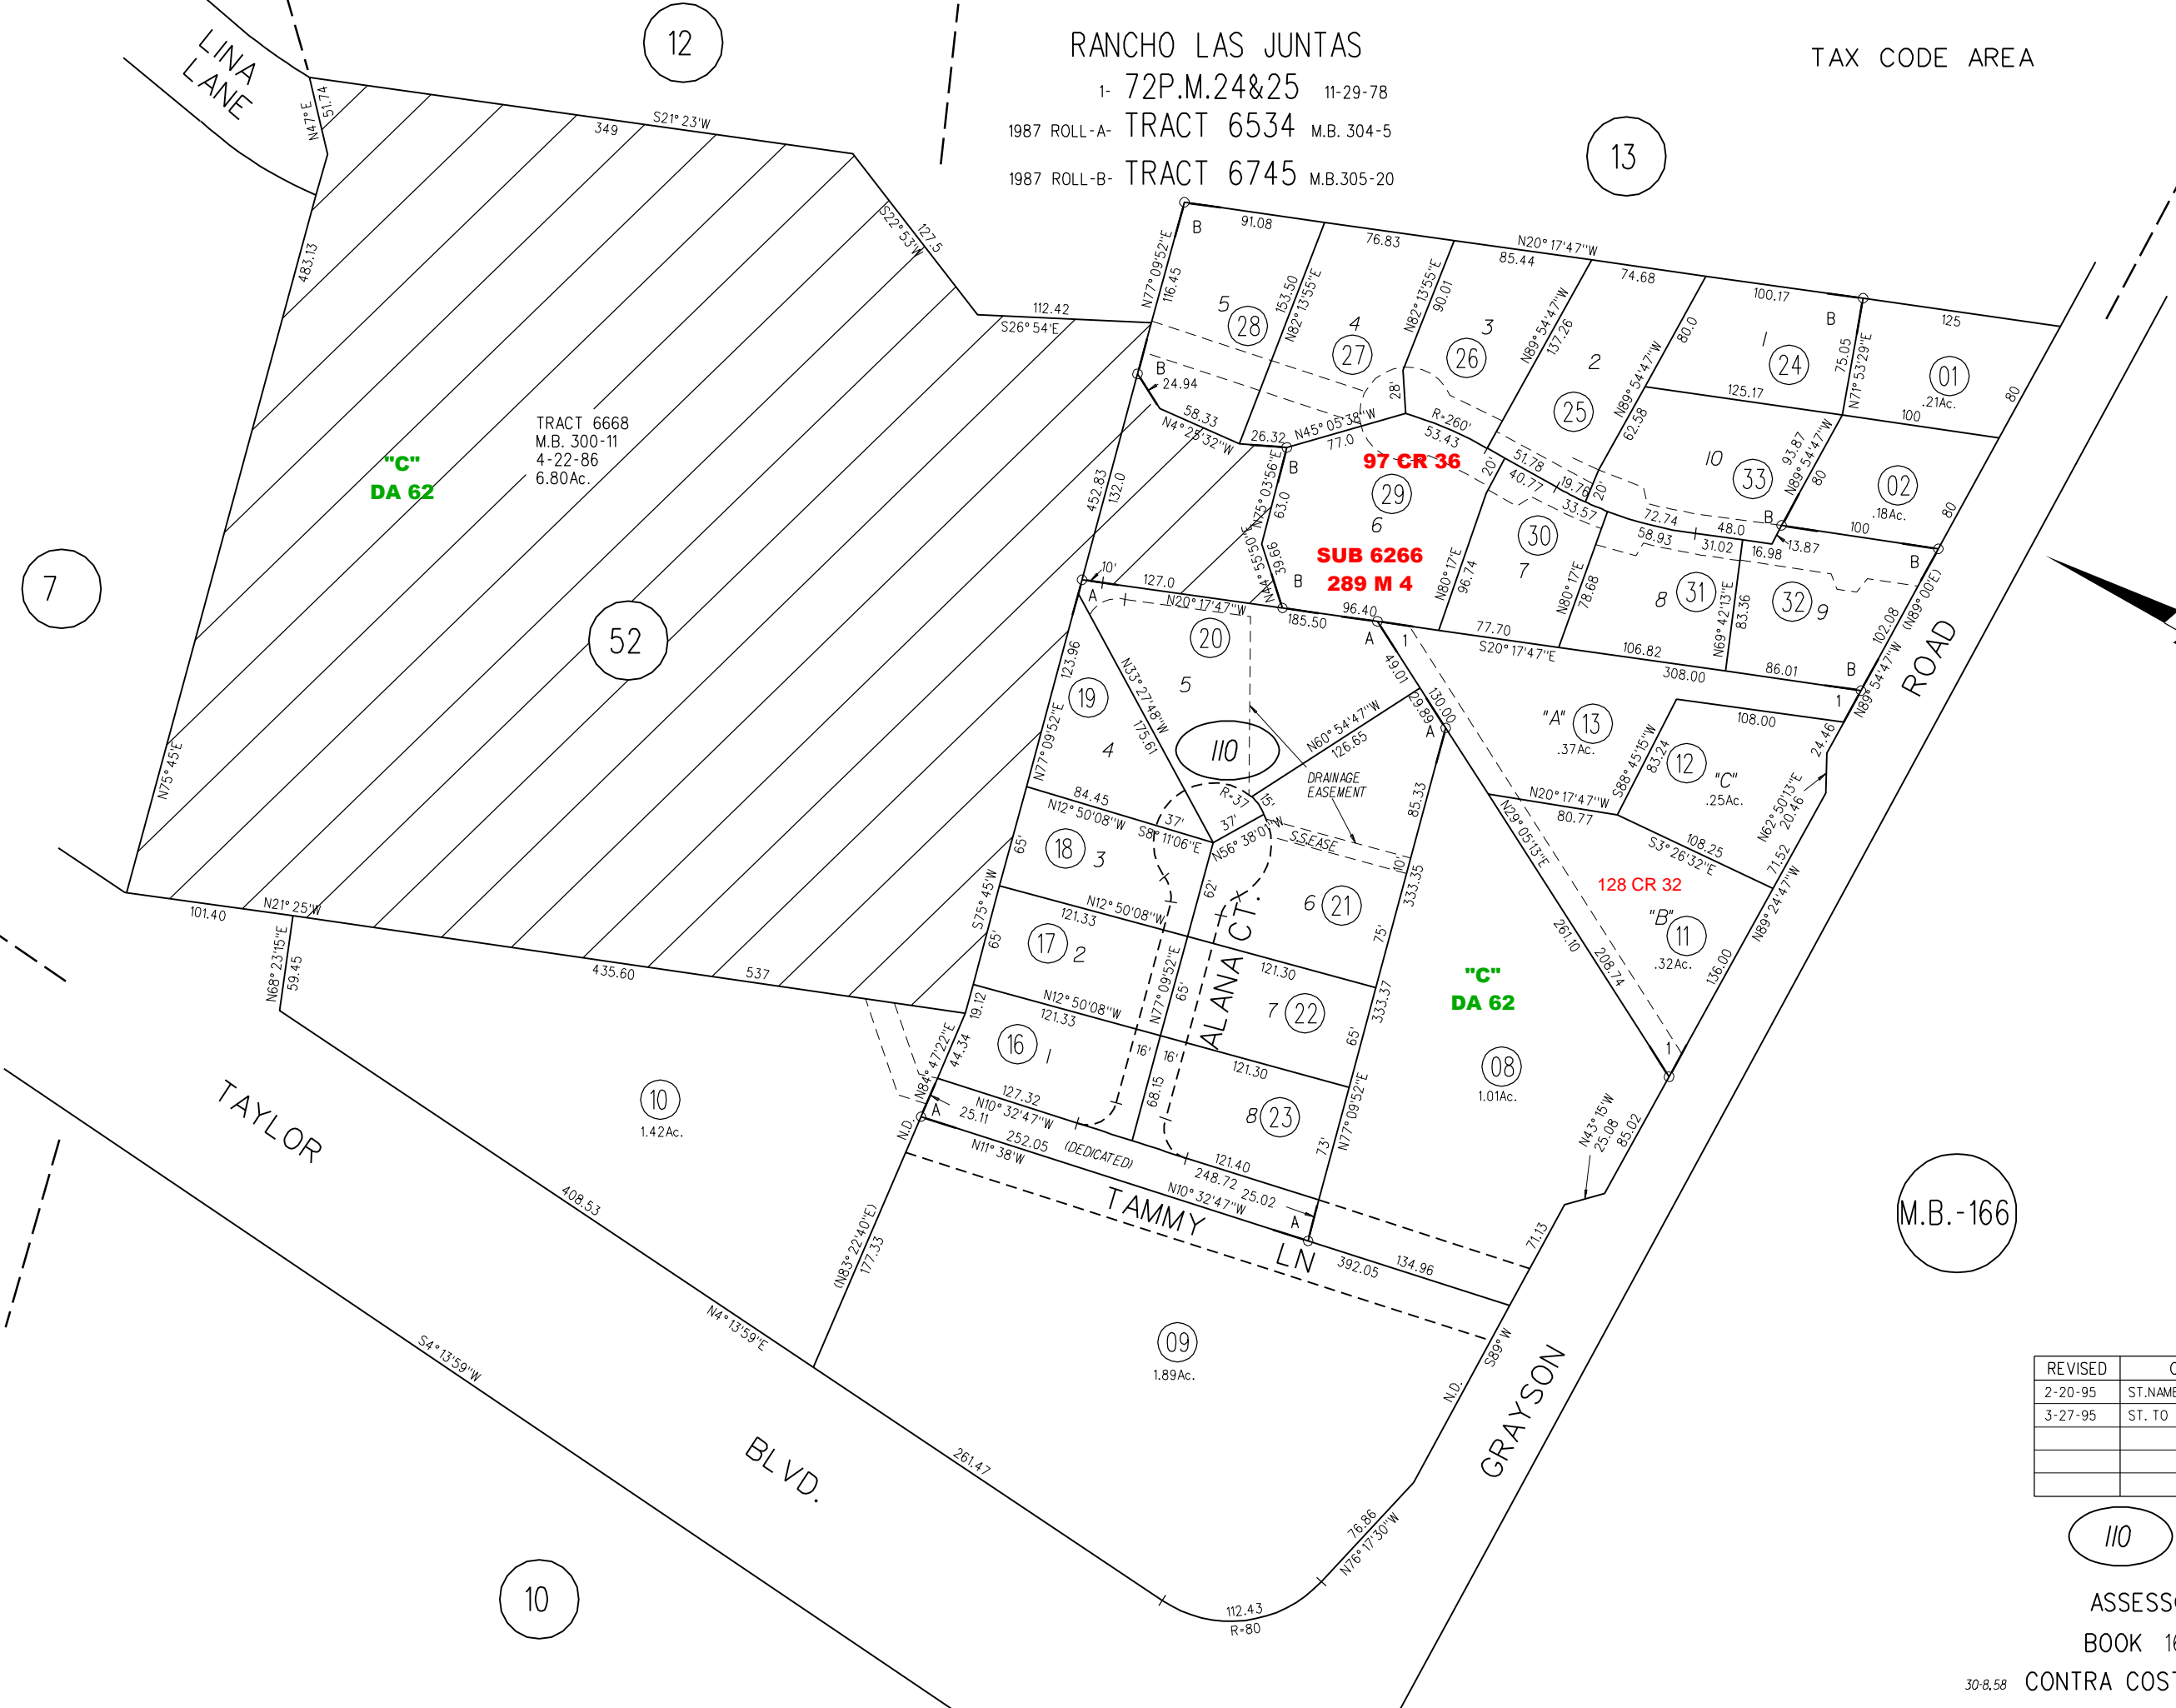

RANCHO LAS JUNTAS

TAX CODE AREA

1- 72P.M.24&25 11-29-78

1987 ROLL-A- TRACT 6534 M.B. 304-5

1987 ROLL-B- TRACT 6745 M.B.305-20

REVISED	CHANGE	BY
2-20-95	ST.NAME	MJ
3-27-95	ST. TO TAMMY LN	TA

ASSESSOR'S MAP  
BOOK 164 PAGE 11