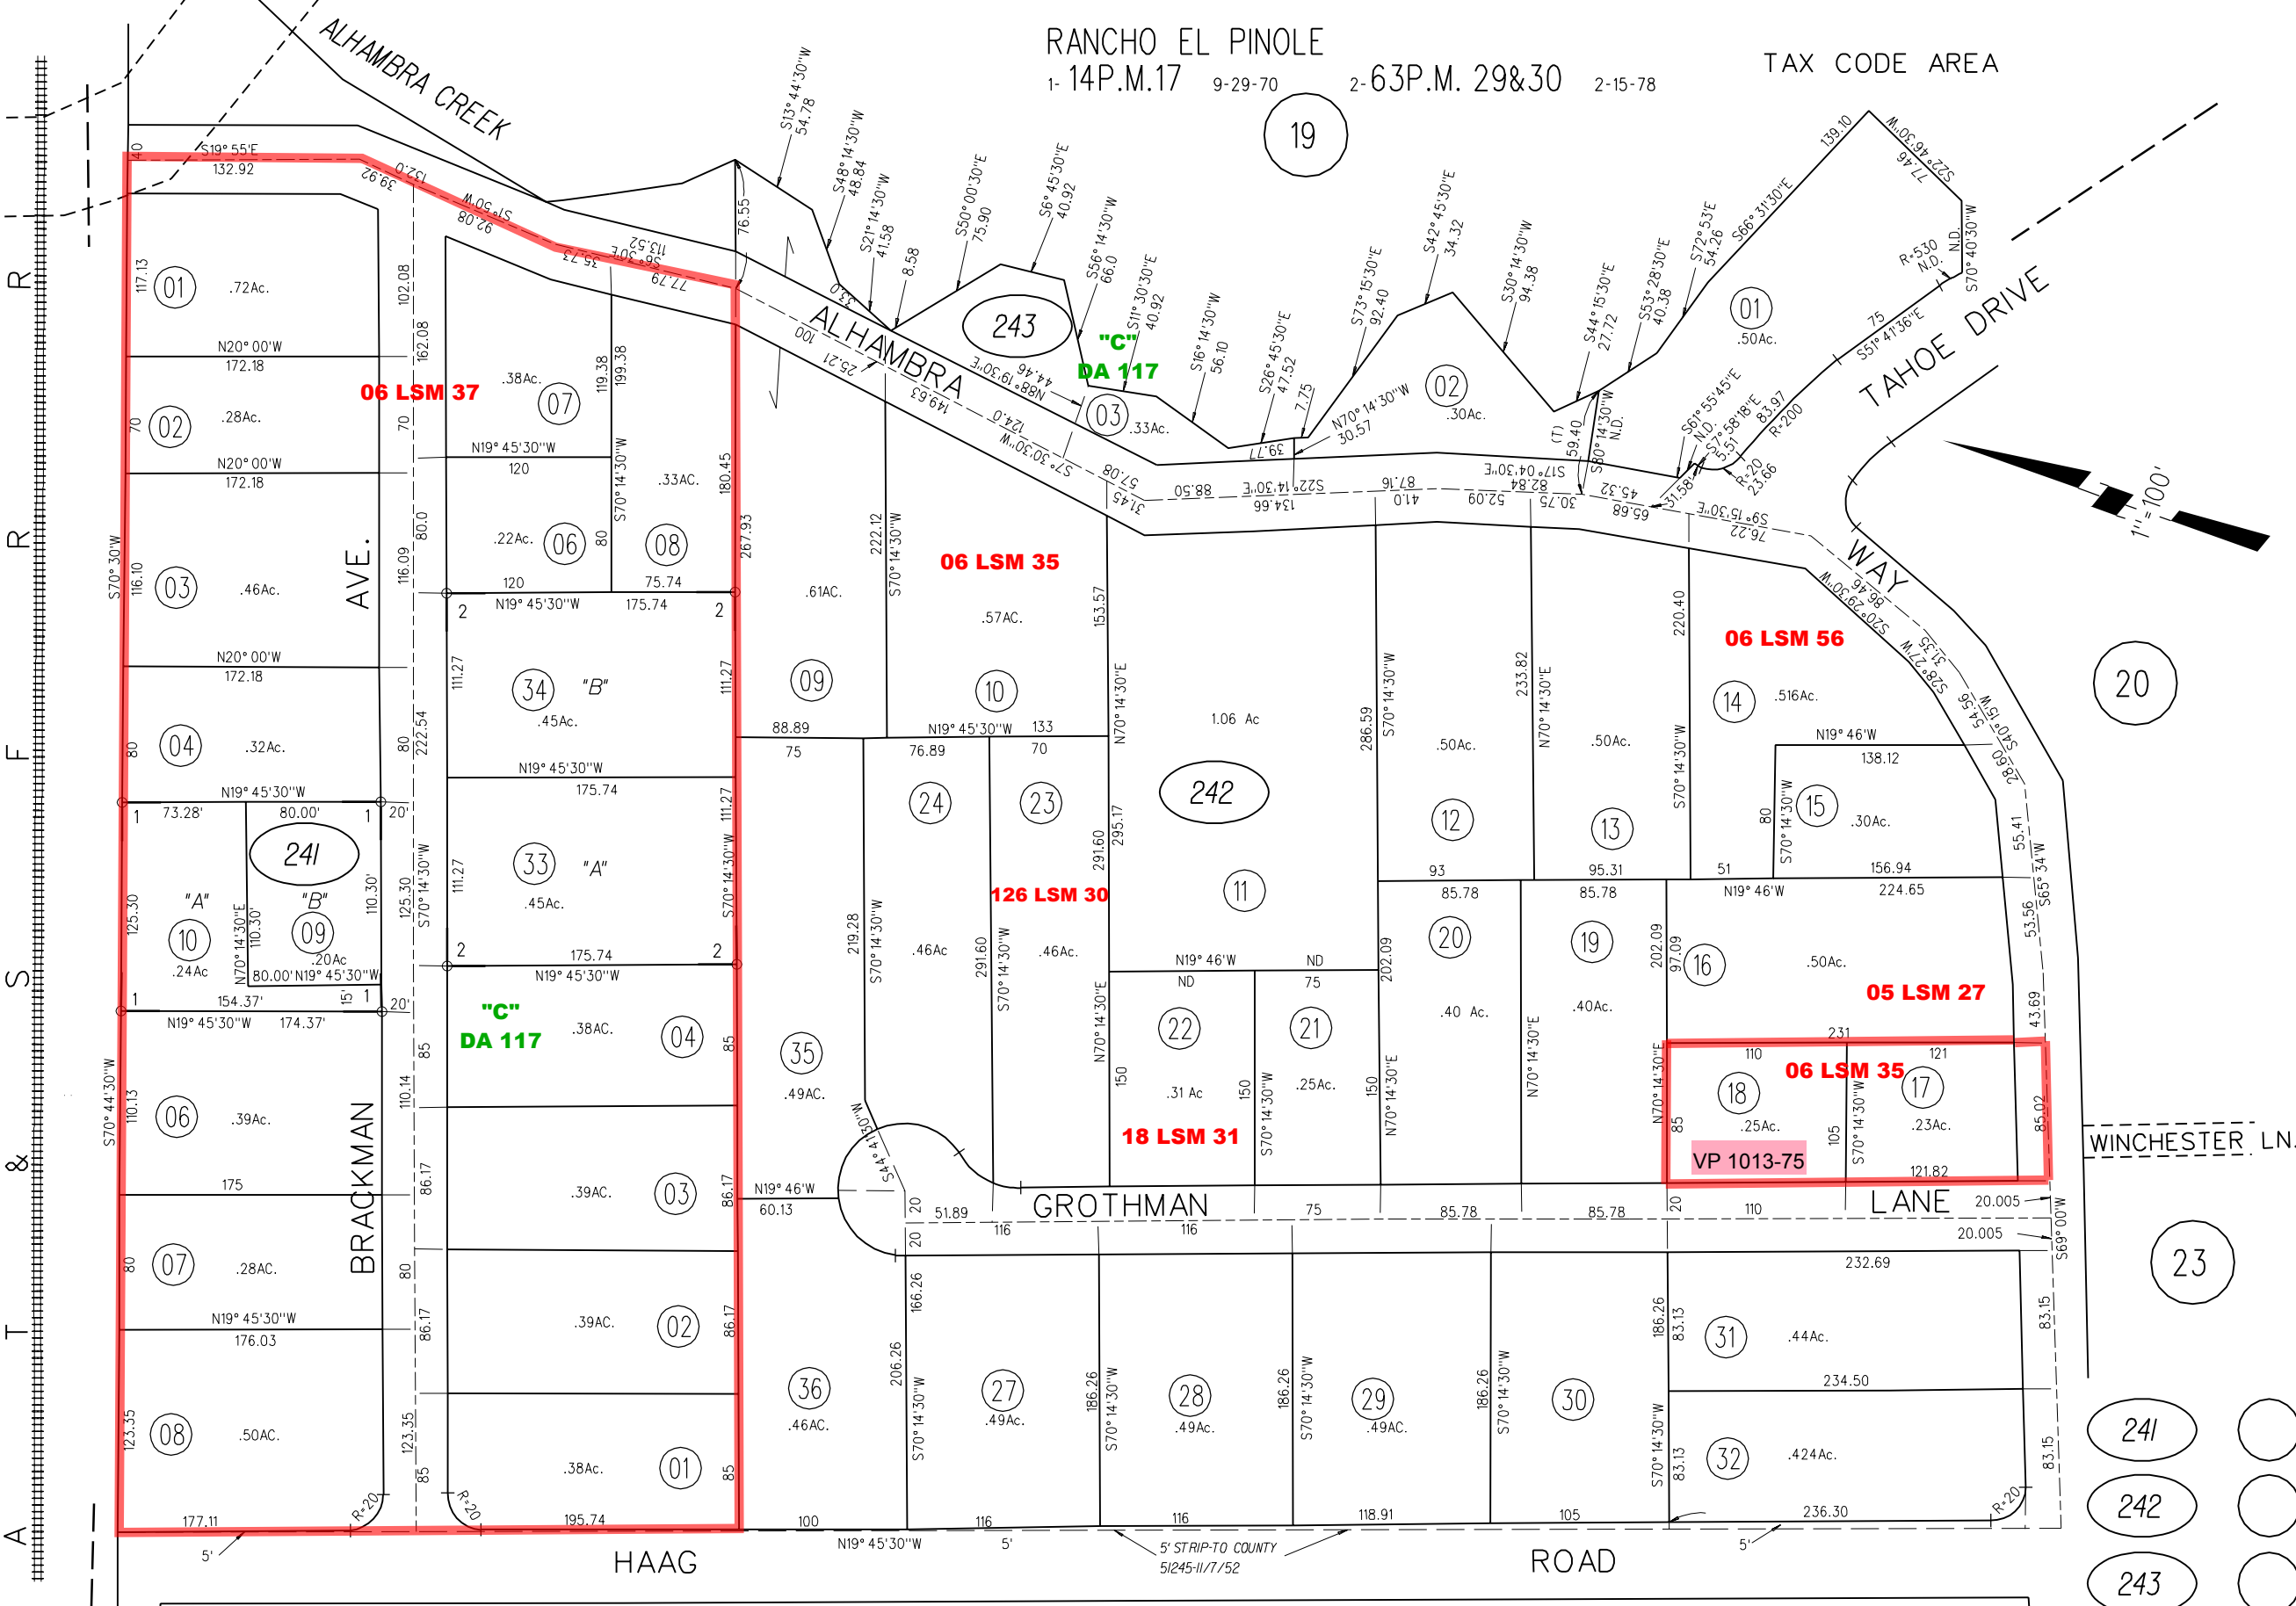

RANCHO EL PINOLE

1- 14P.M.17 9-29-70 2-63P.M. 29&30 2-15-78

TAX CODE AREA

26

- 241
- 242
- 243

25