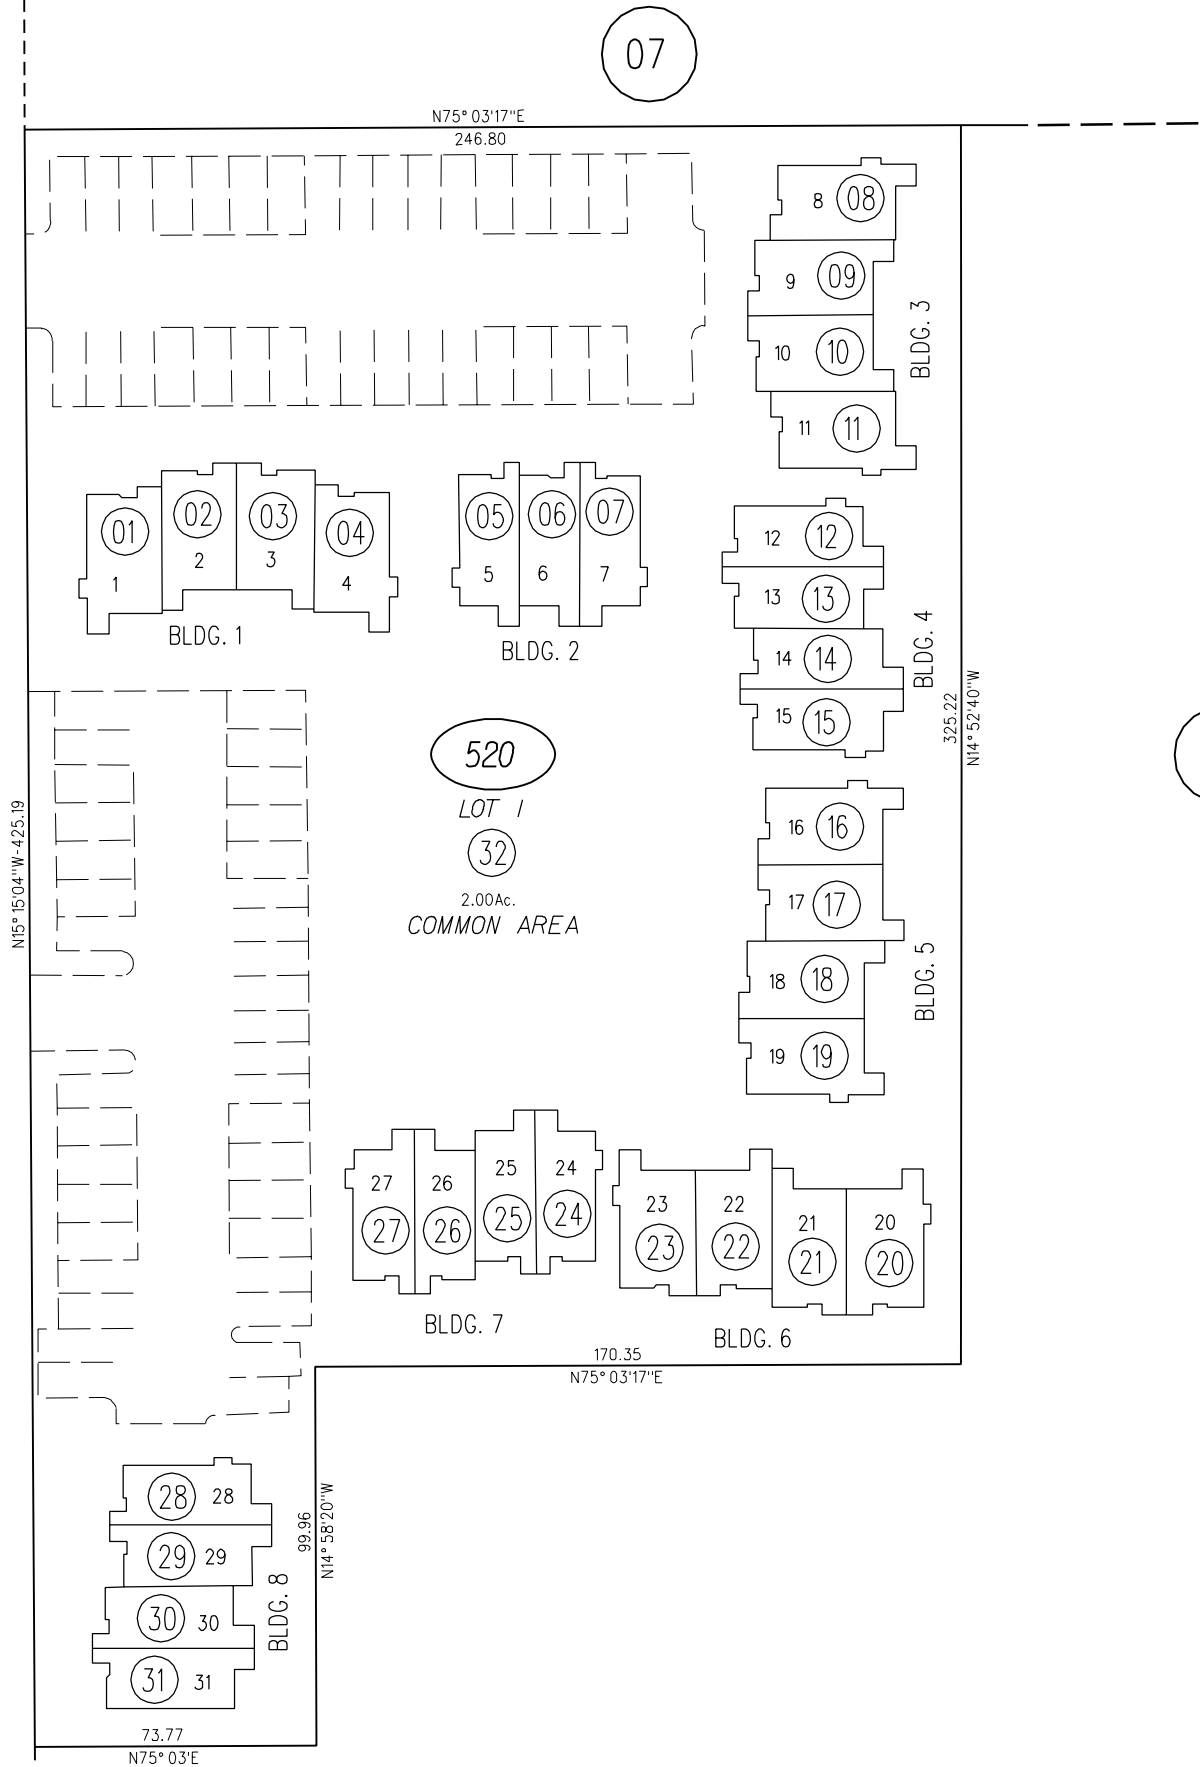

08

HILLER PRIVATE DRIVE) LANE (40'

07

14

14

520