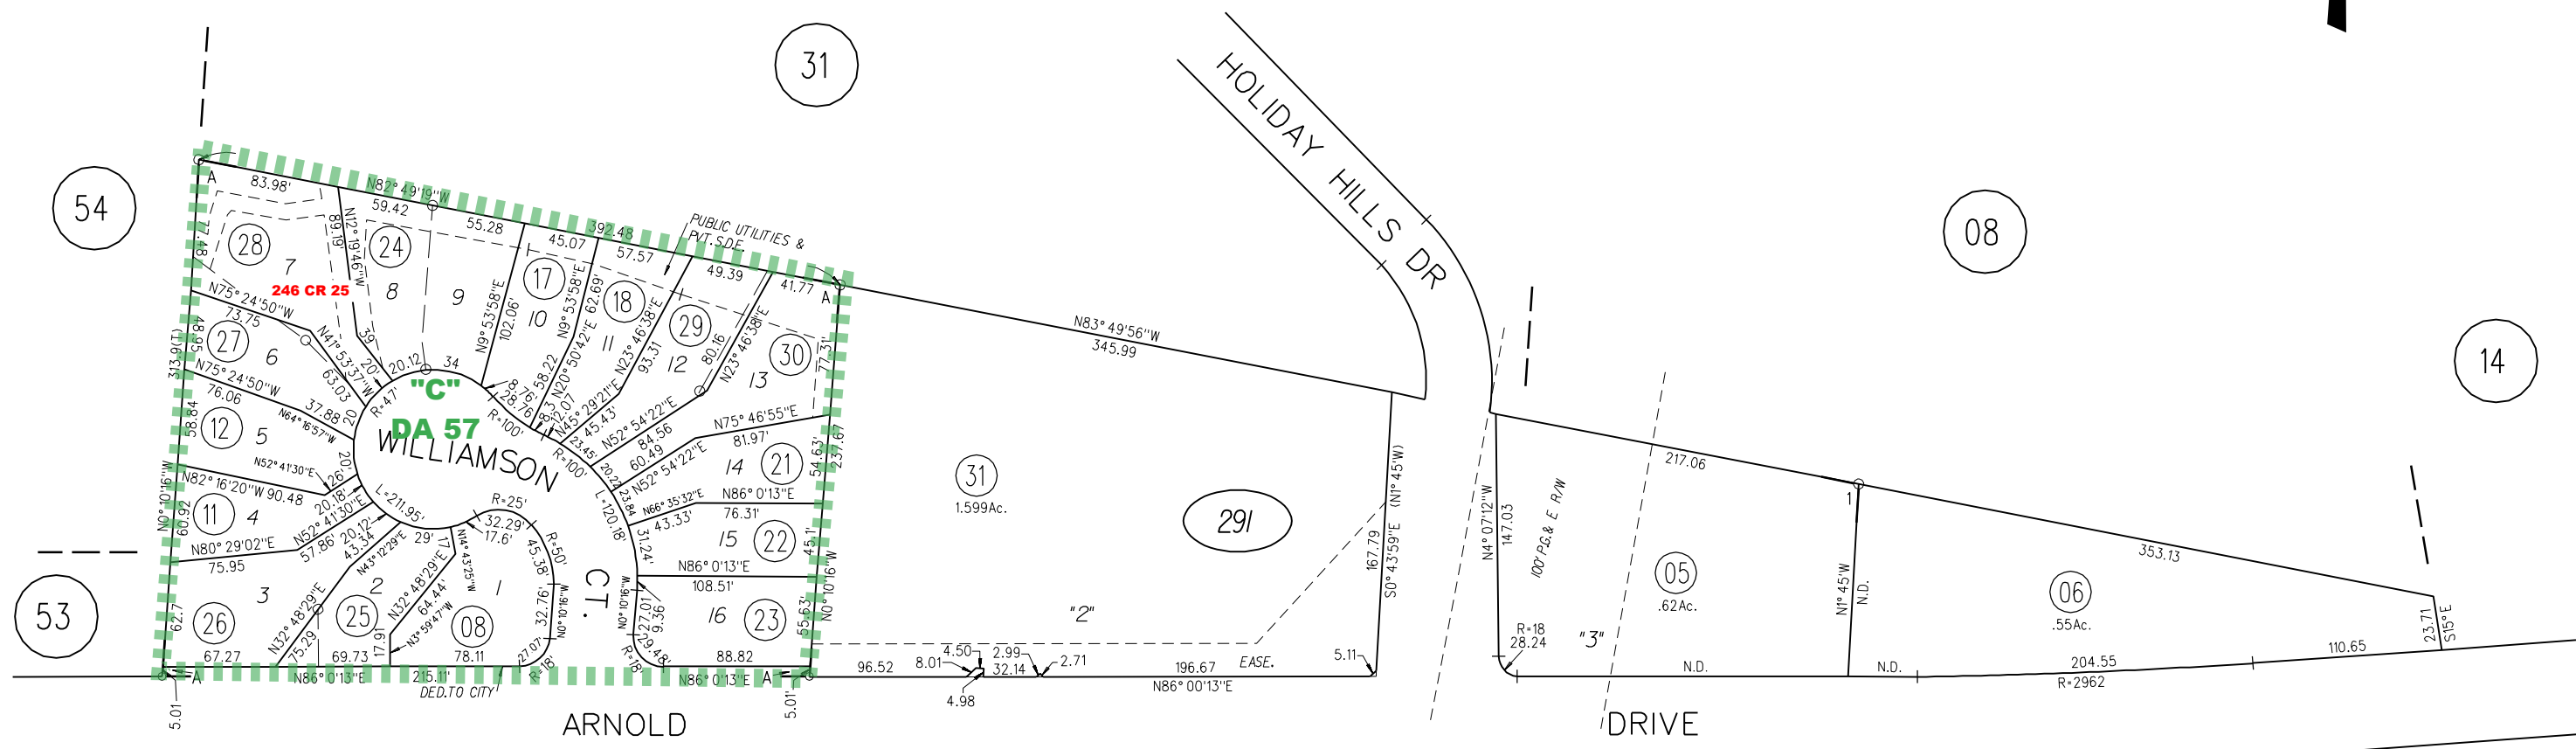

VINE HILL HOMESTEAD TRACT M.B. B-42

POR. LOT G

1-21 L.S.M. 49 4-17-63

A-1992 ROLL - TRACT 7586 M.B. 359-34 (CREEKSIDE COLLECTION AT SHADOWBROOK)

53

54

31

08

14

NOTE: THIS MAP WAS PREPARED FOR ASSESSMENT PURPOSES ONLY. NO LIABILITY IS ASSUMED FOR THE ACCURACY OF THE INFORMATION DELINEATED HEREON. ASSESSOR'S PARCELS MAY NOT COMPLY WITH LOCAL LOT SPLIT OR BUILDING SITE ORDINANCES.