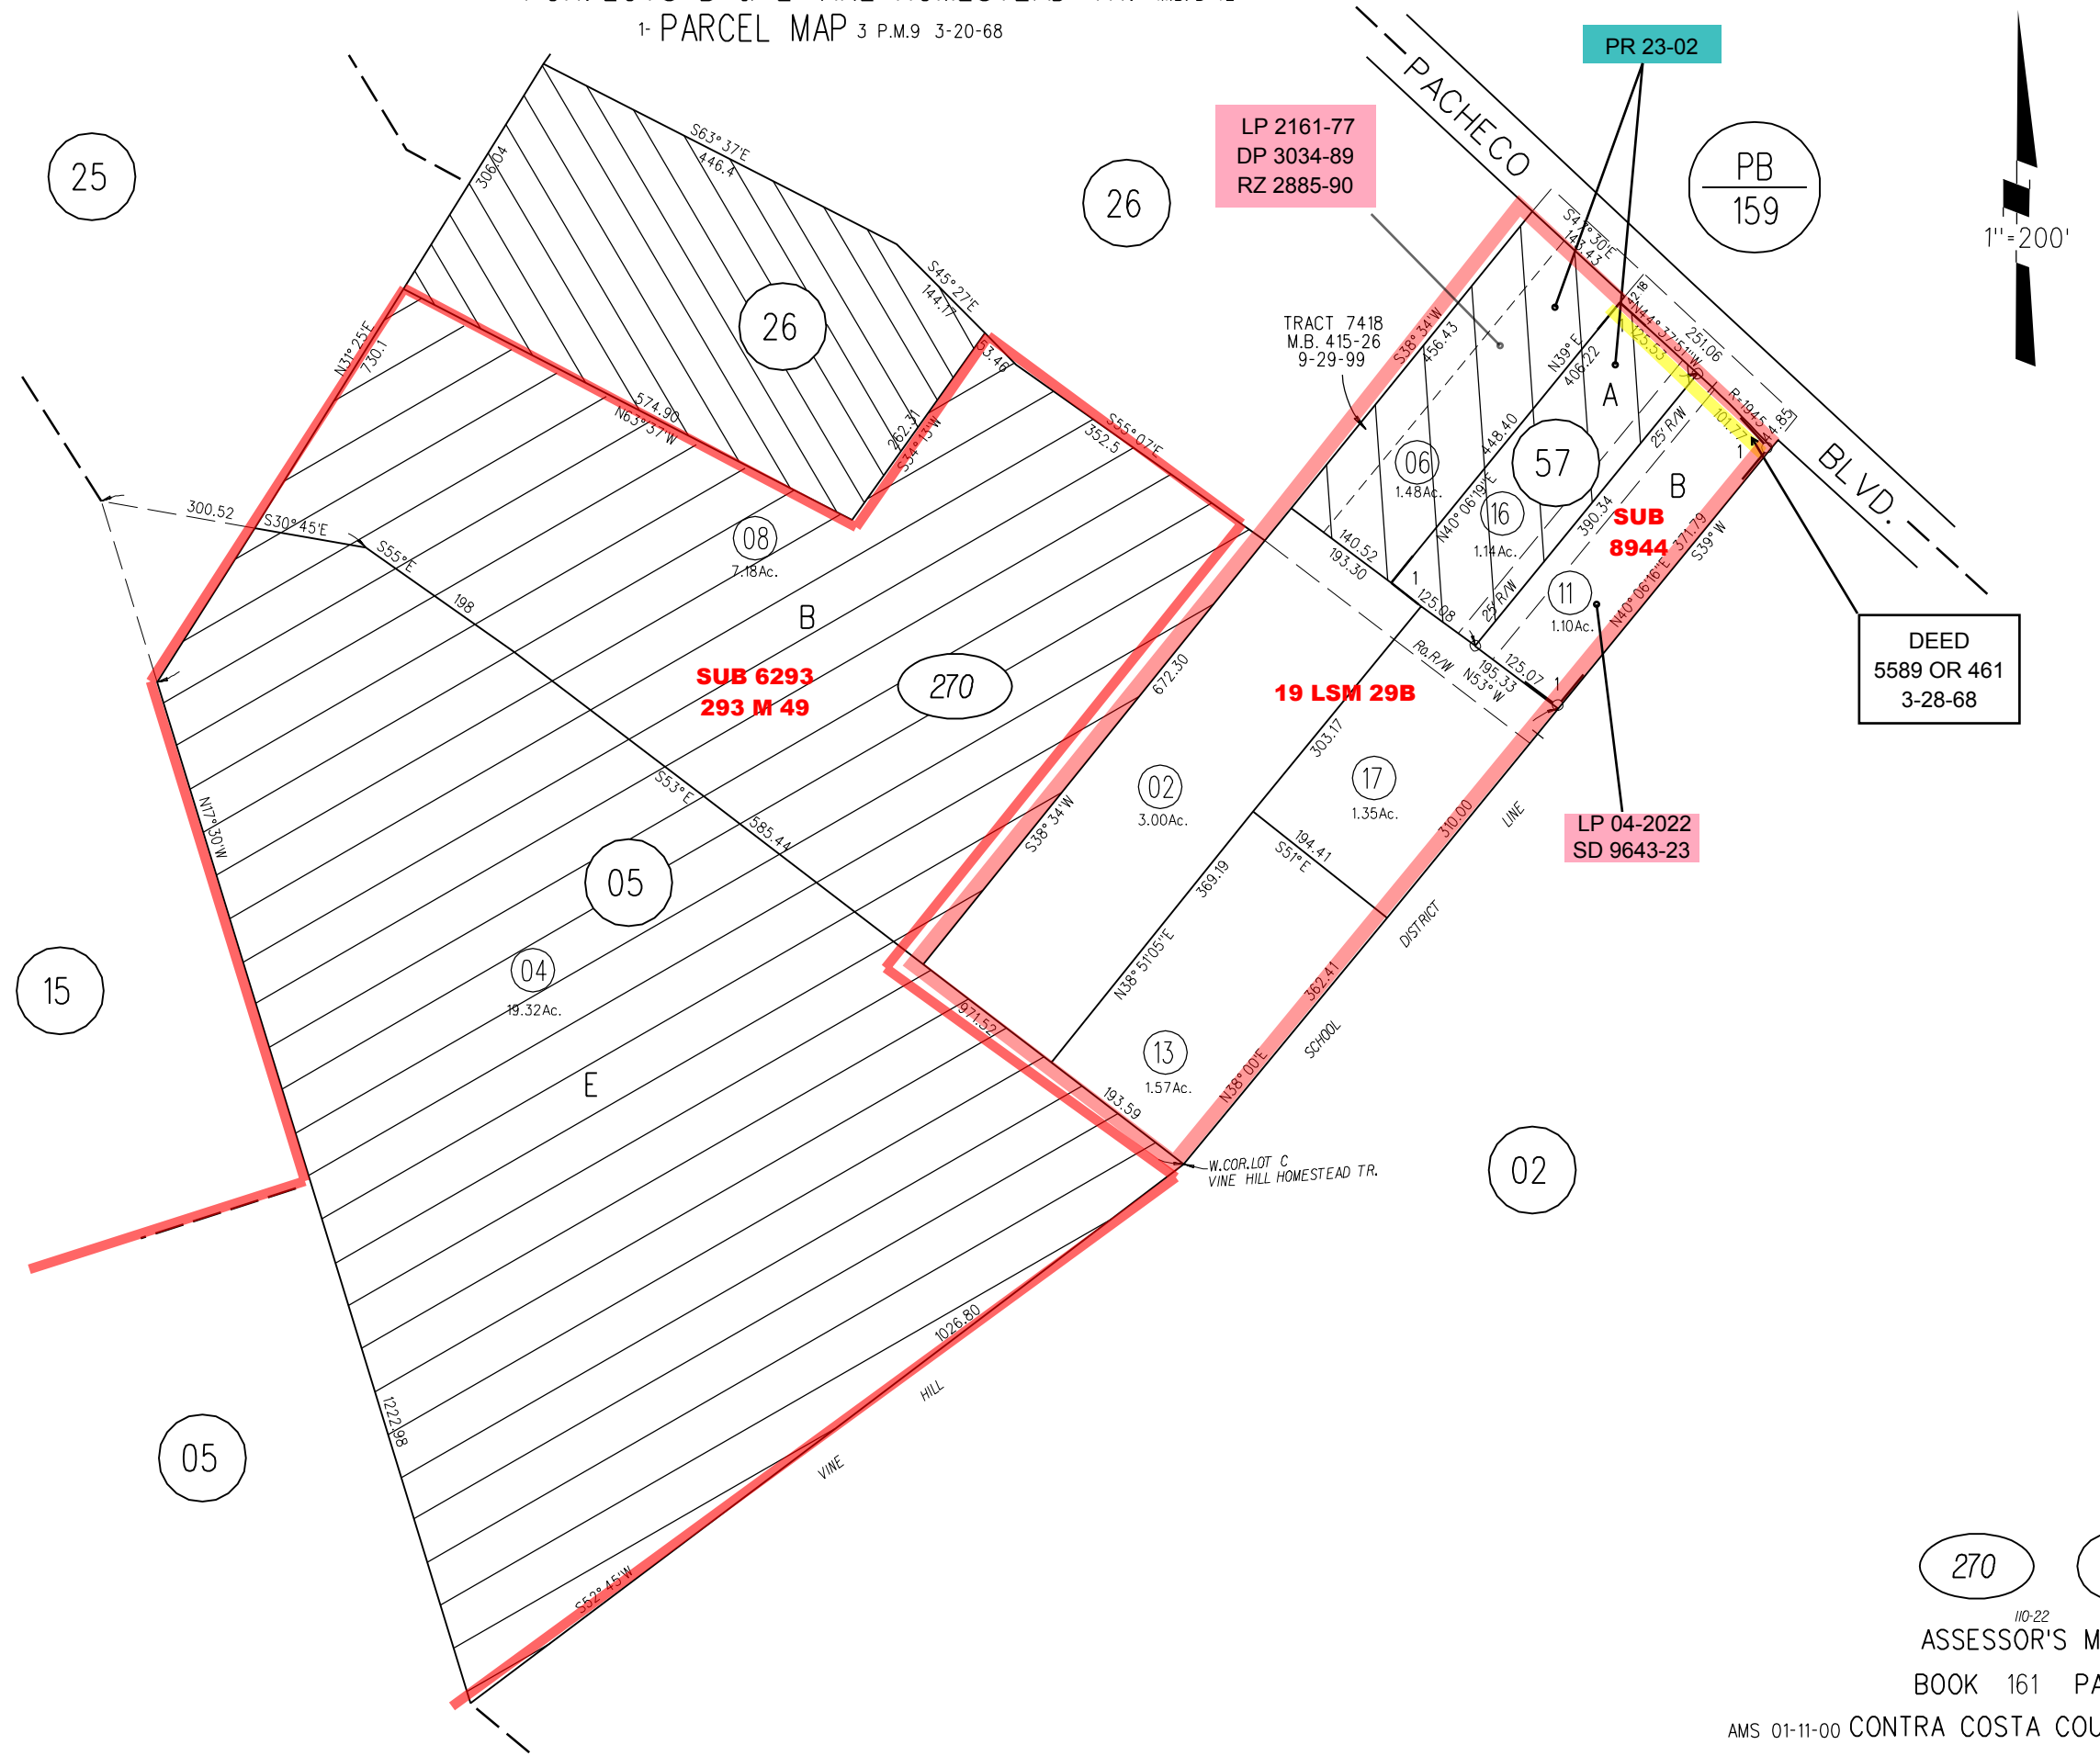

RANCHO LAS JUNTAS
POR. LOTS B & E VINE HOMESTEAD TR. M.B. B-42
1- PARCEL MAP 3 P.M.9 3-20-68

270

ASSESSOR'S MAP

BOOK 161 PAGE 27

AMS 01-11-00 CONTRA COSTA COUNTY, CALIF.