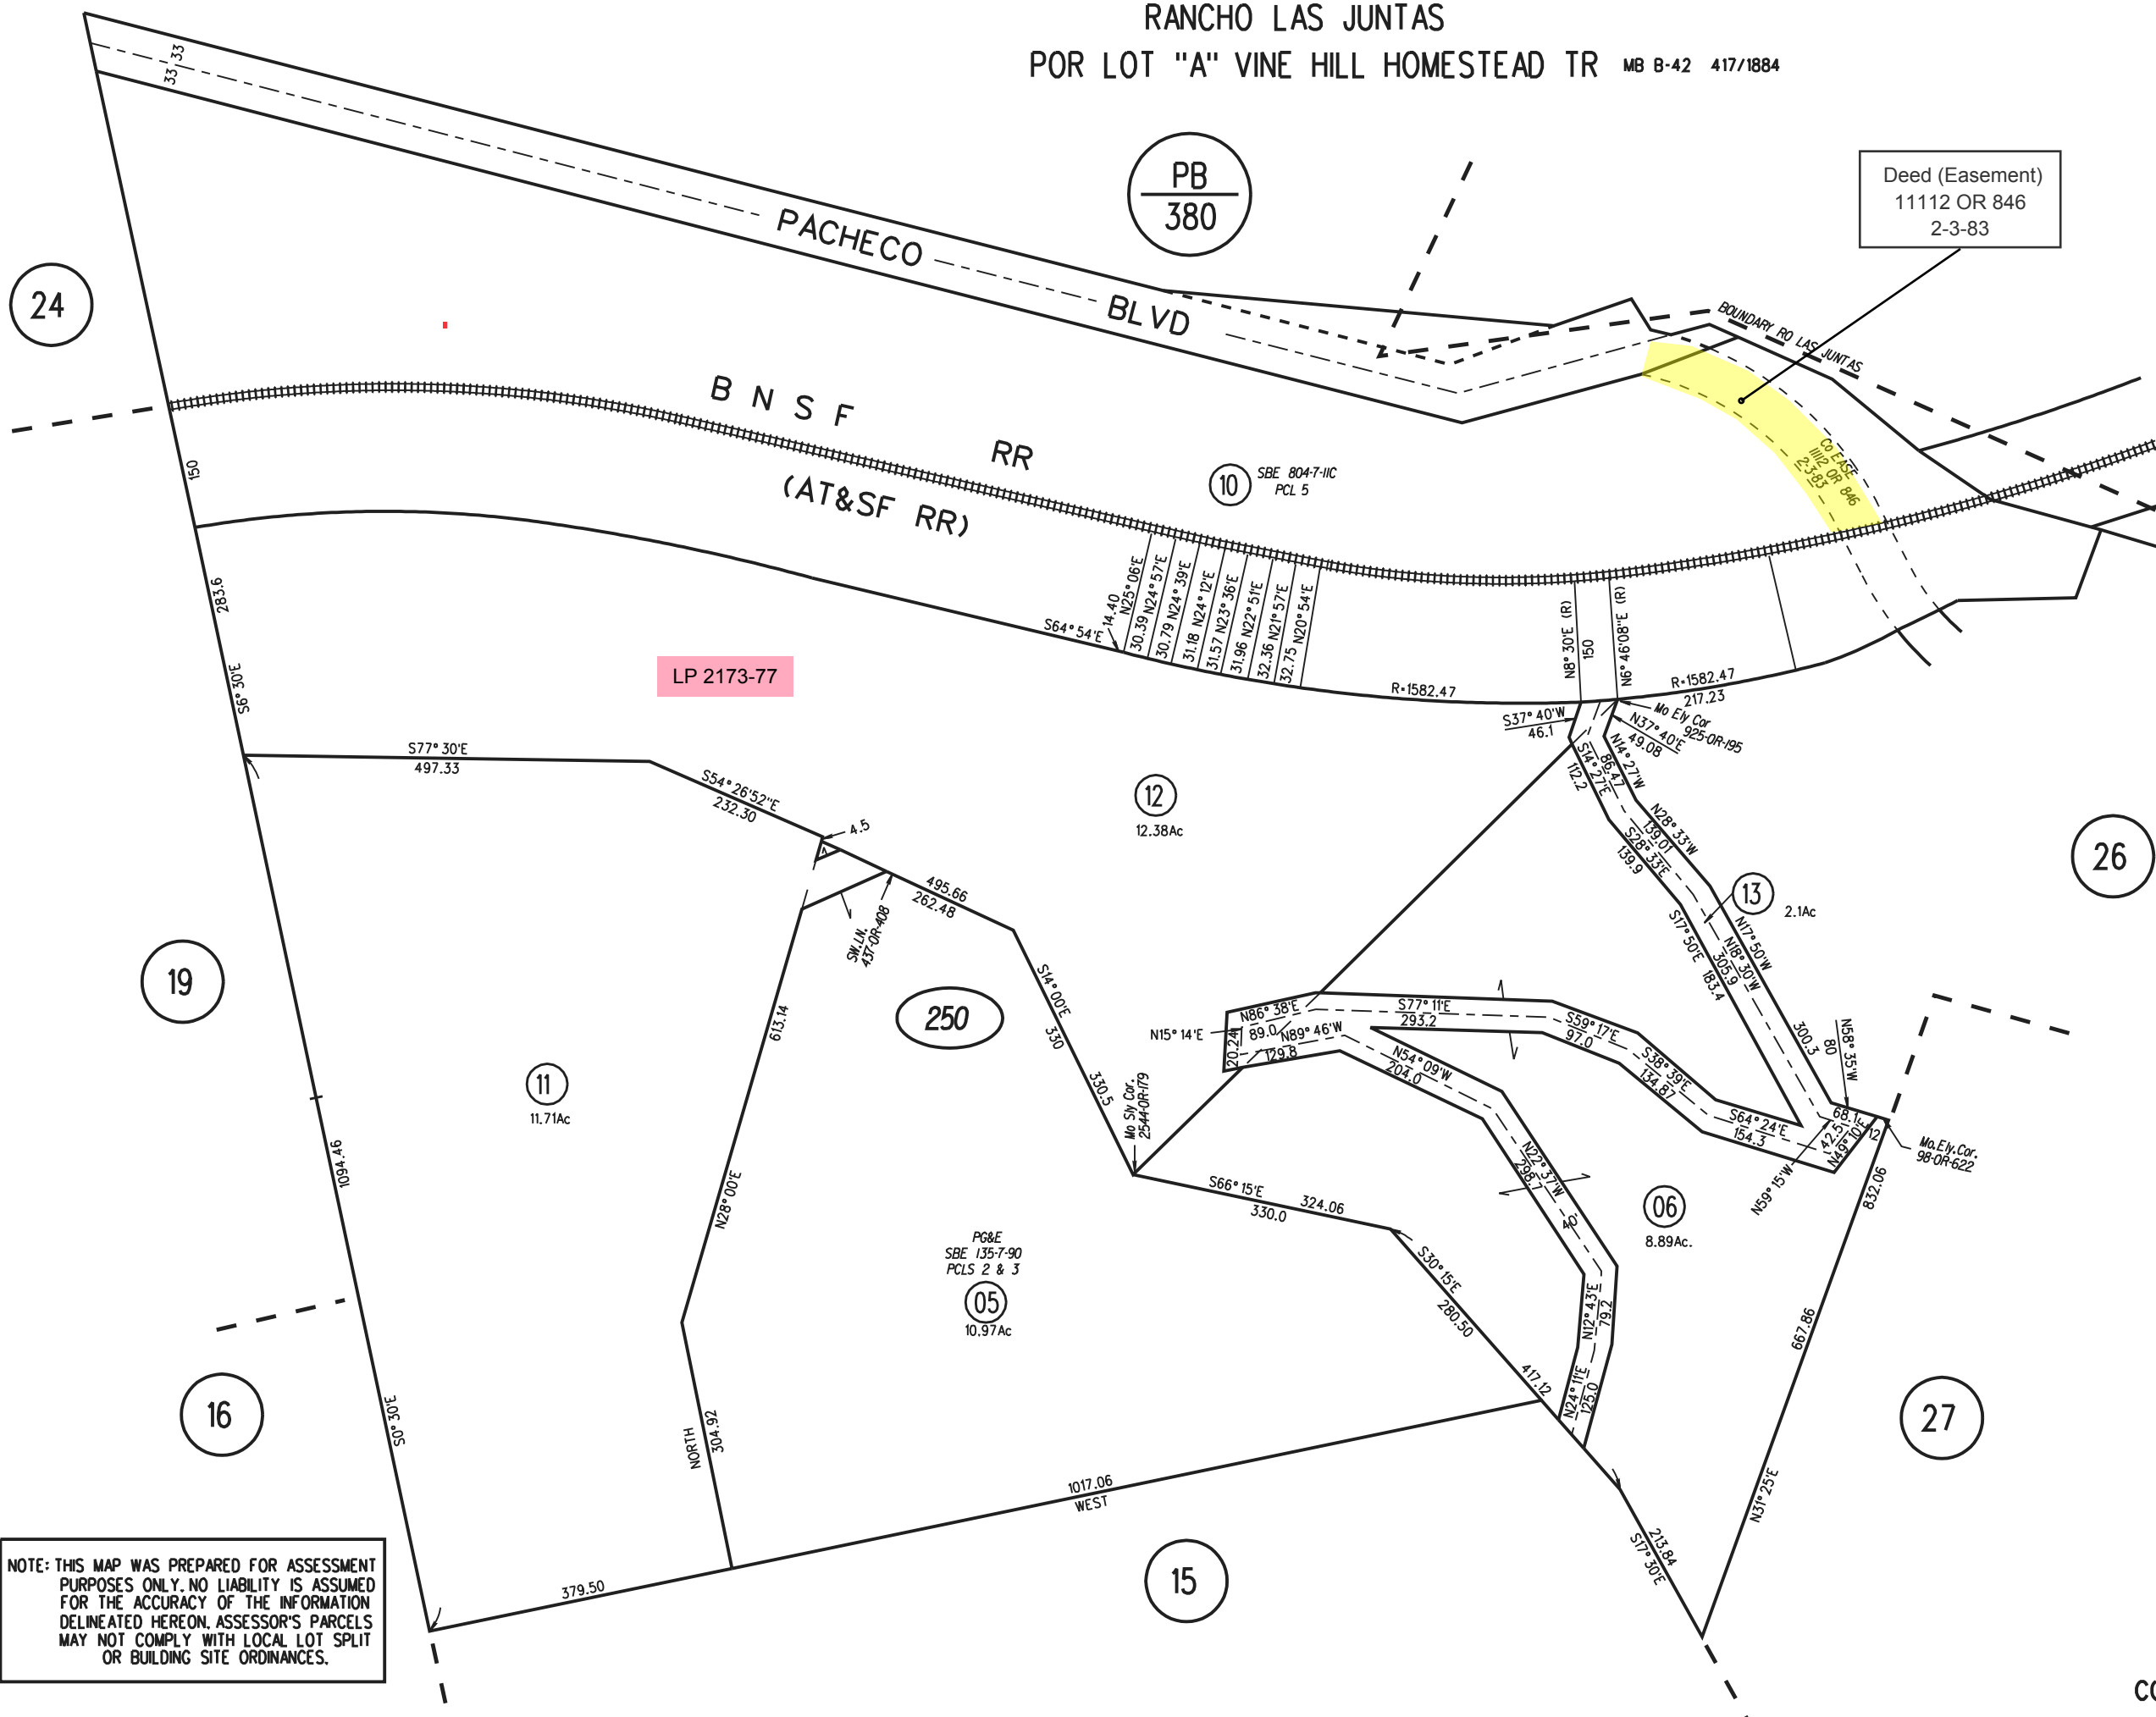

RANCHO LAS JUNTAS  
 POR LOT "A" VINE HILL HOMESTEAD TR MB B-42 417/1884

NOTE: THIS MAP WAS PREPARED FOR ASSESSMENT PURPOSES ONLY. NO LIABILITY IS ASSUMED FOR THE ACCURACY OF THE INFORMATION DELINEATED HEREON. ASSESSOR'S PARCELS MAY NOT COMPLY WITH LOCAL LOT SPLIT OR BUILDING SITE ORDINANCES.