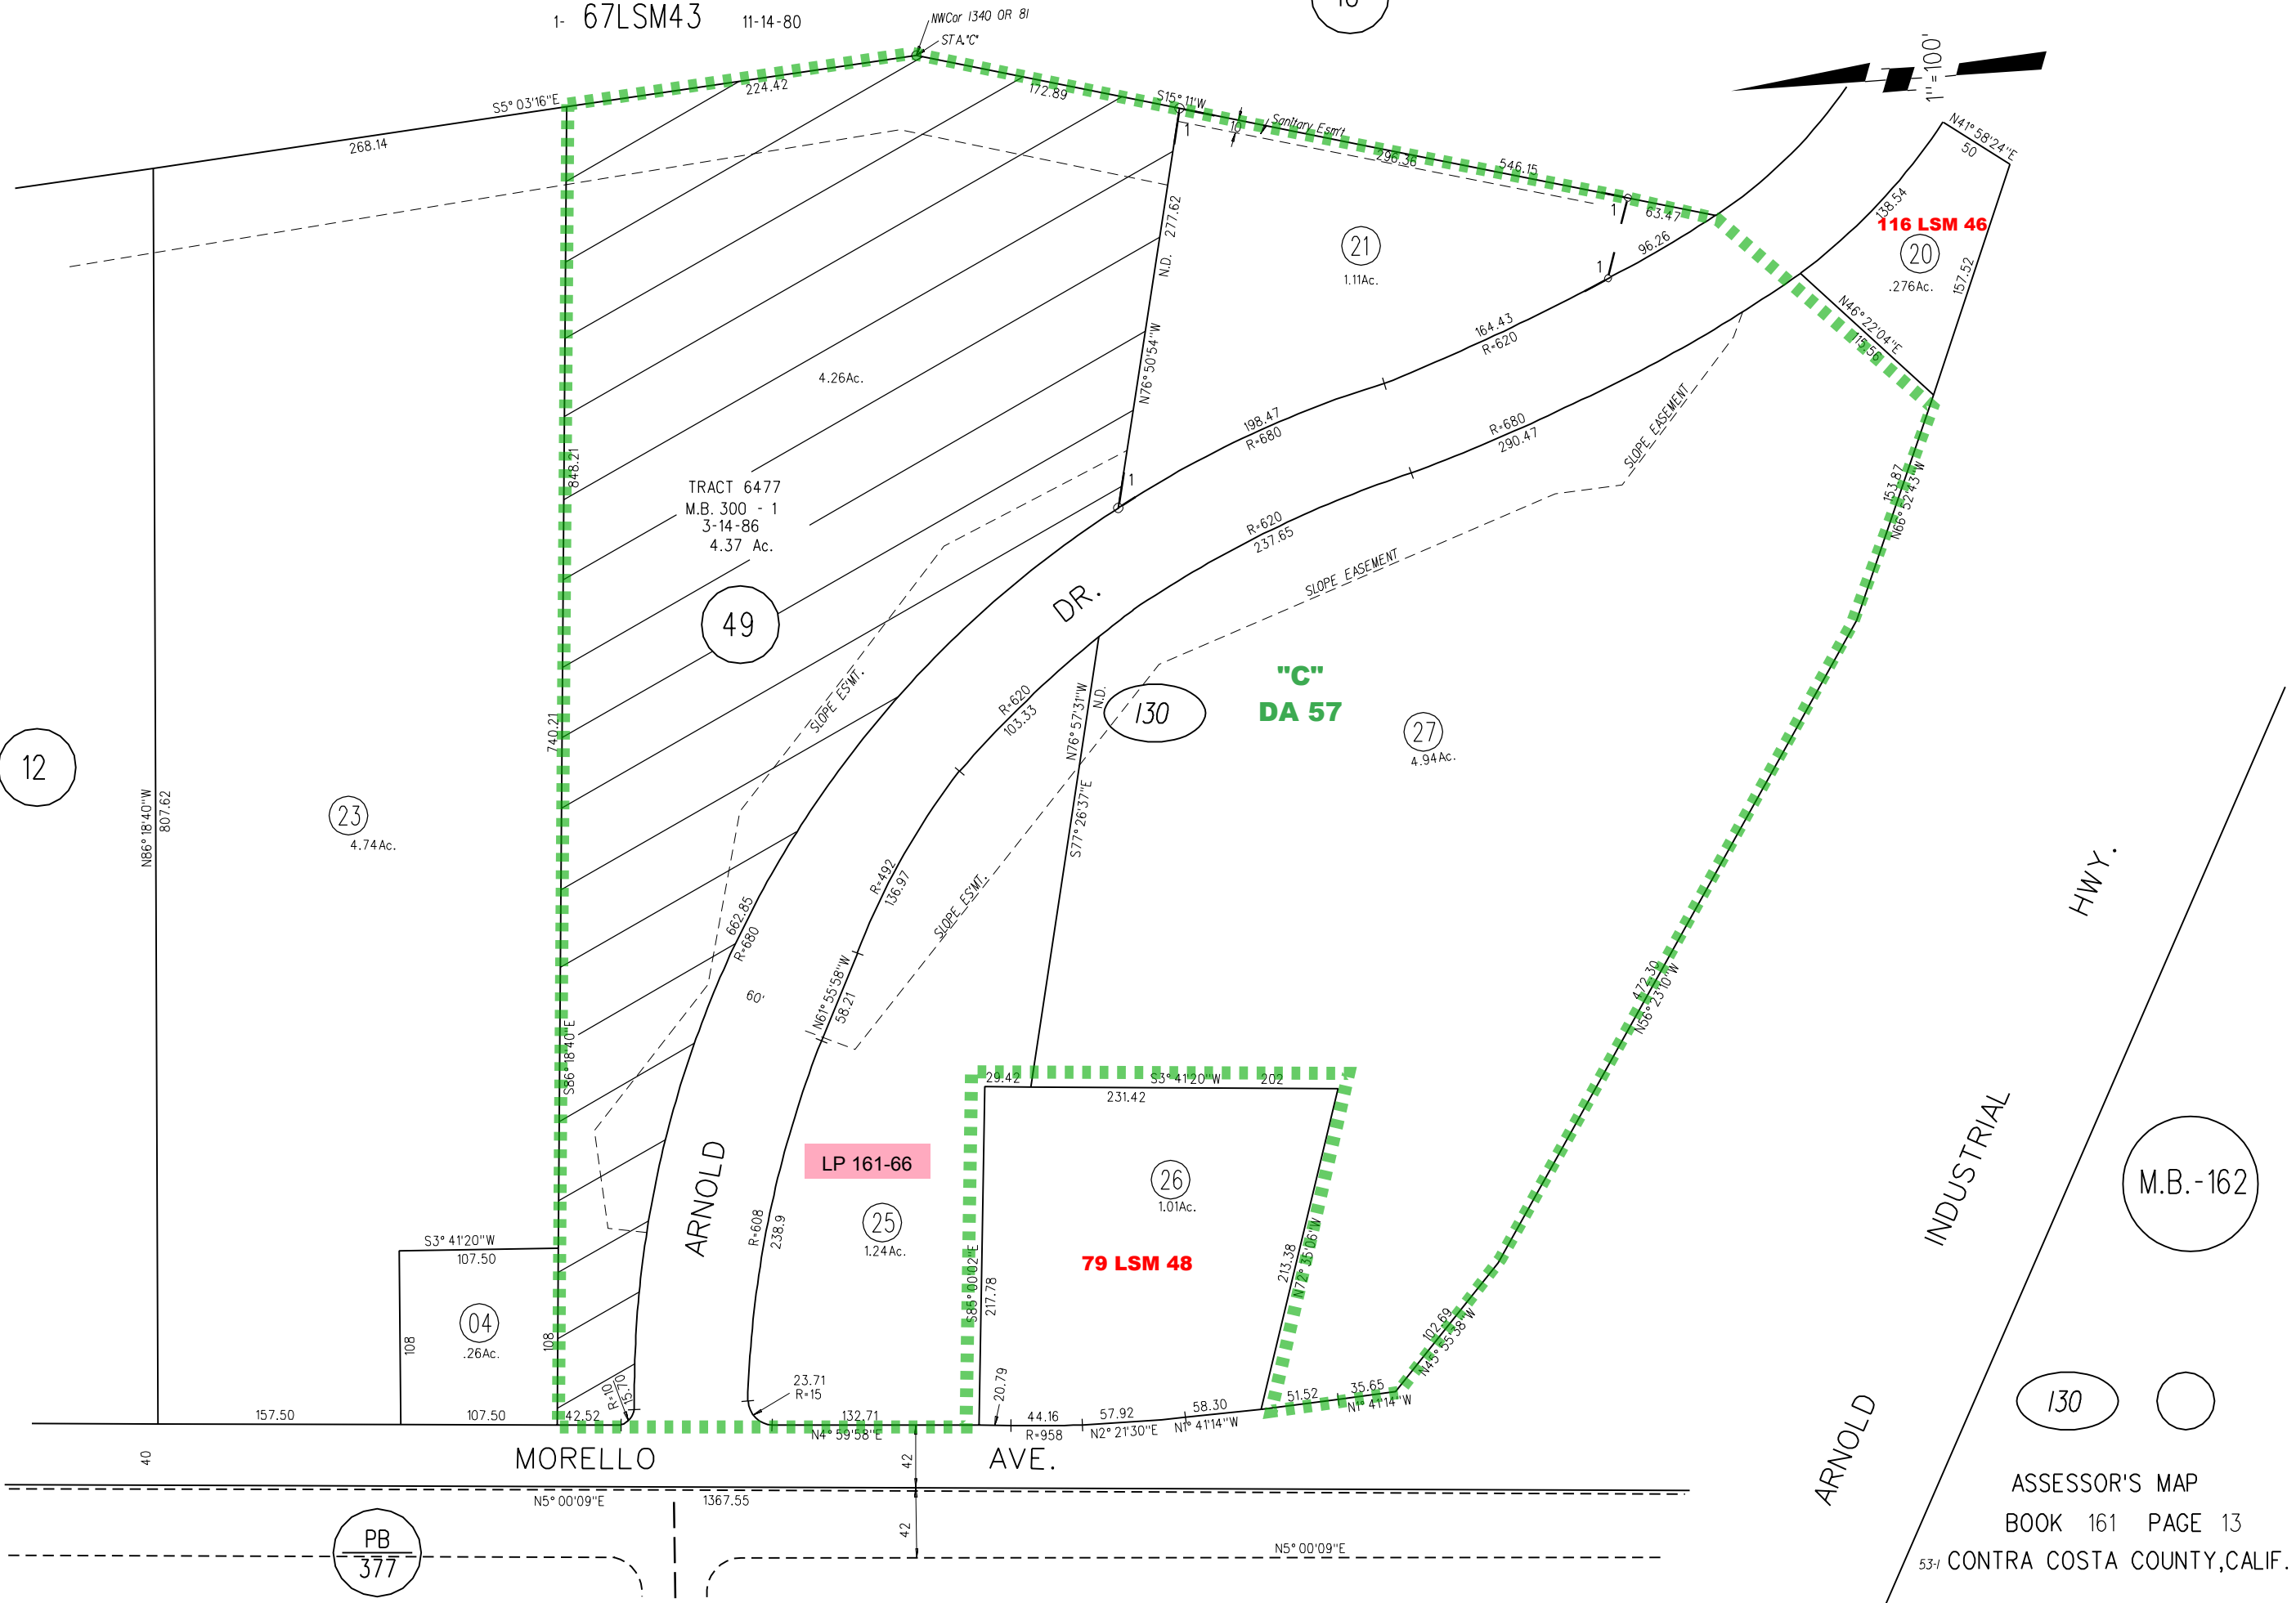

VINE HILL HOMESTEAD TRACT
POR. LOT H
67LSM43 11-14-80

M.B. B-42

TAX CODE AREA

10

116 LSM 46

"C"
DA 57

LP 161-66

79 LSM 48

INDUSTRIAL
HWY.

MORELLO
AVE.

ARNOLD
AVE.

12

23
4.74 Ac.

49

130

27
4.94 Ac.