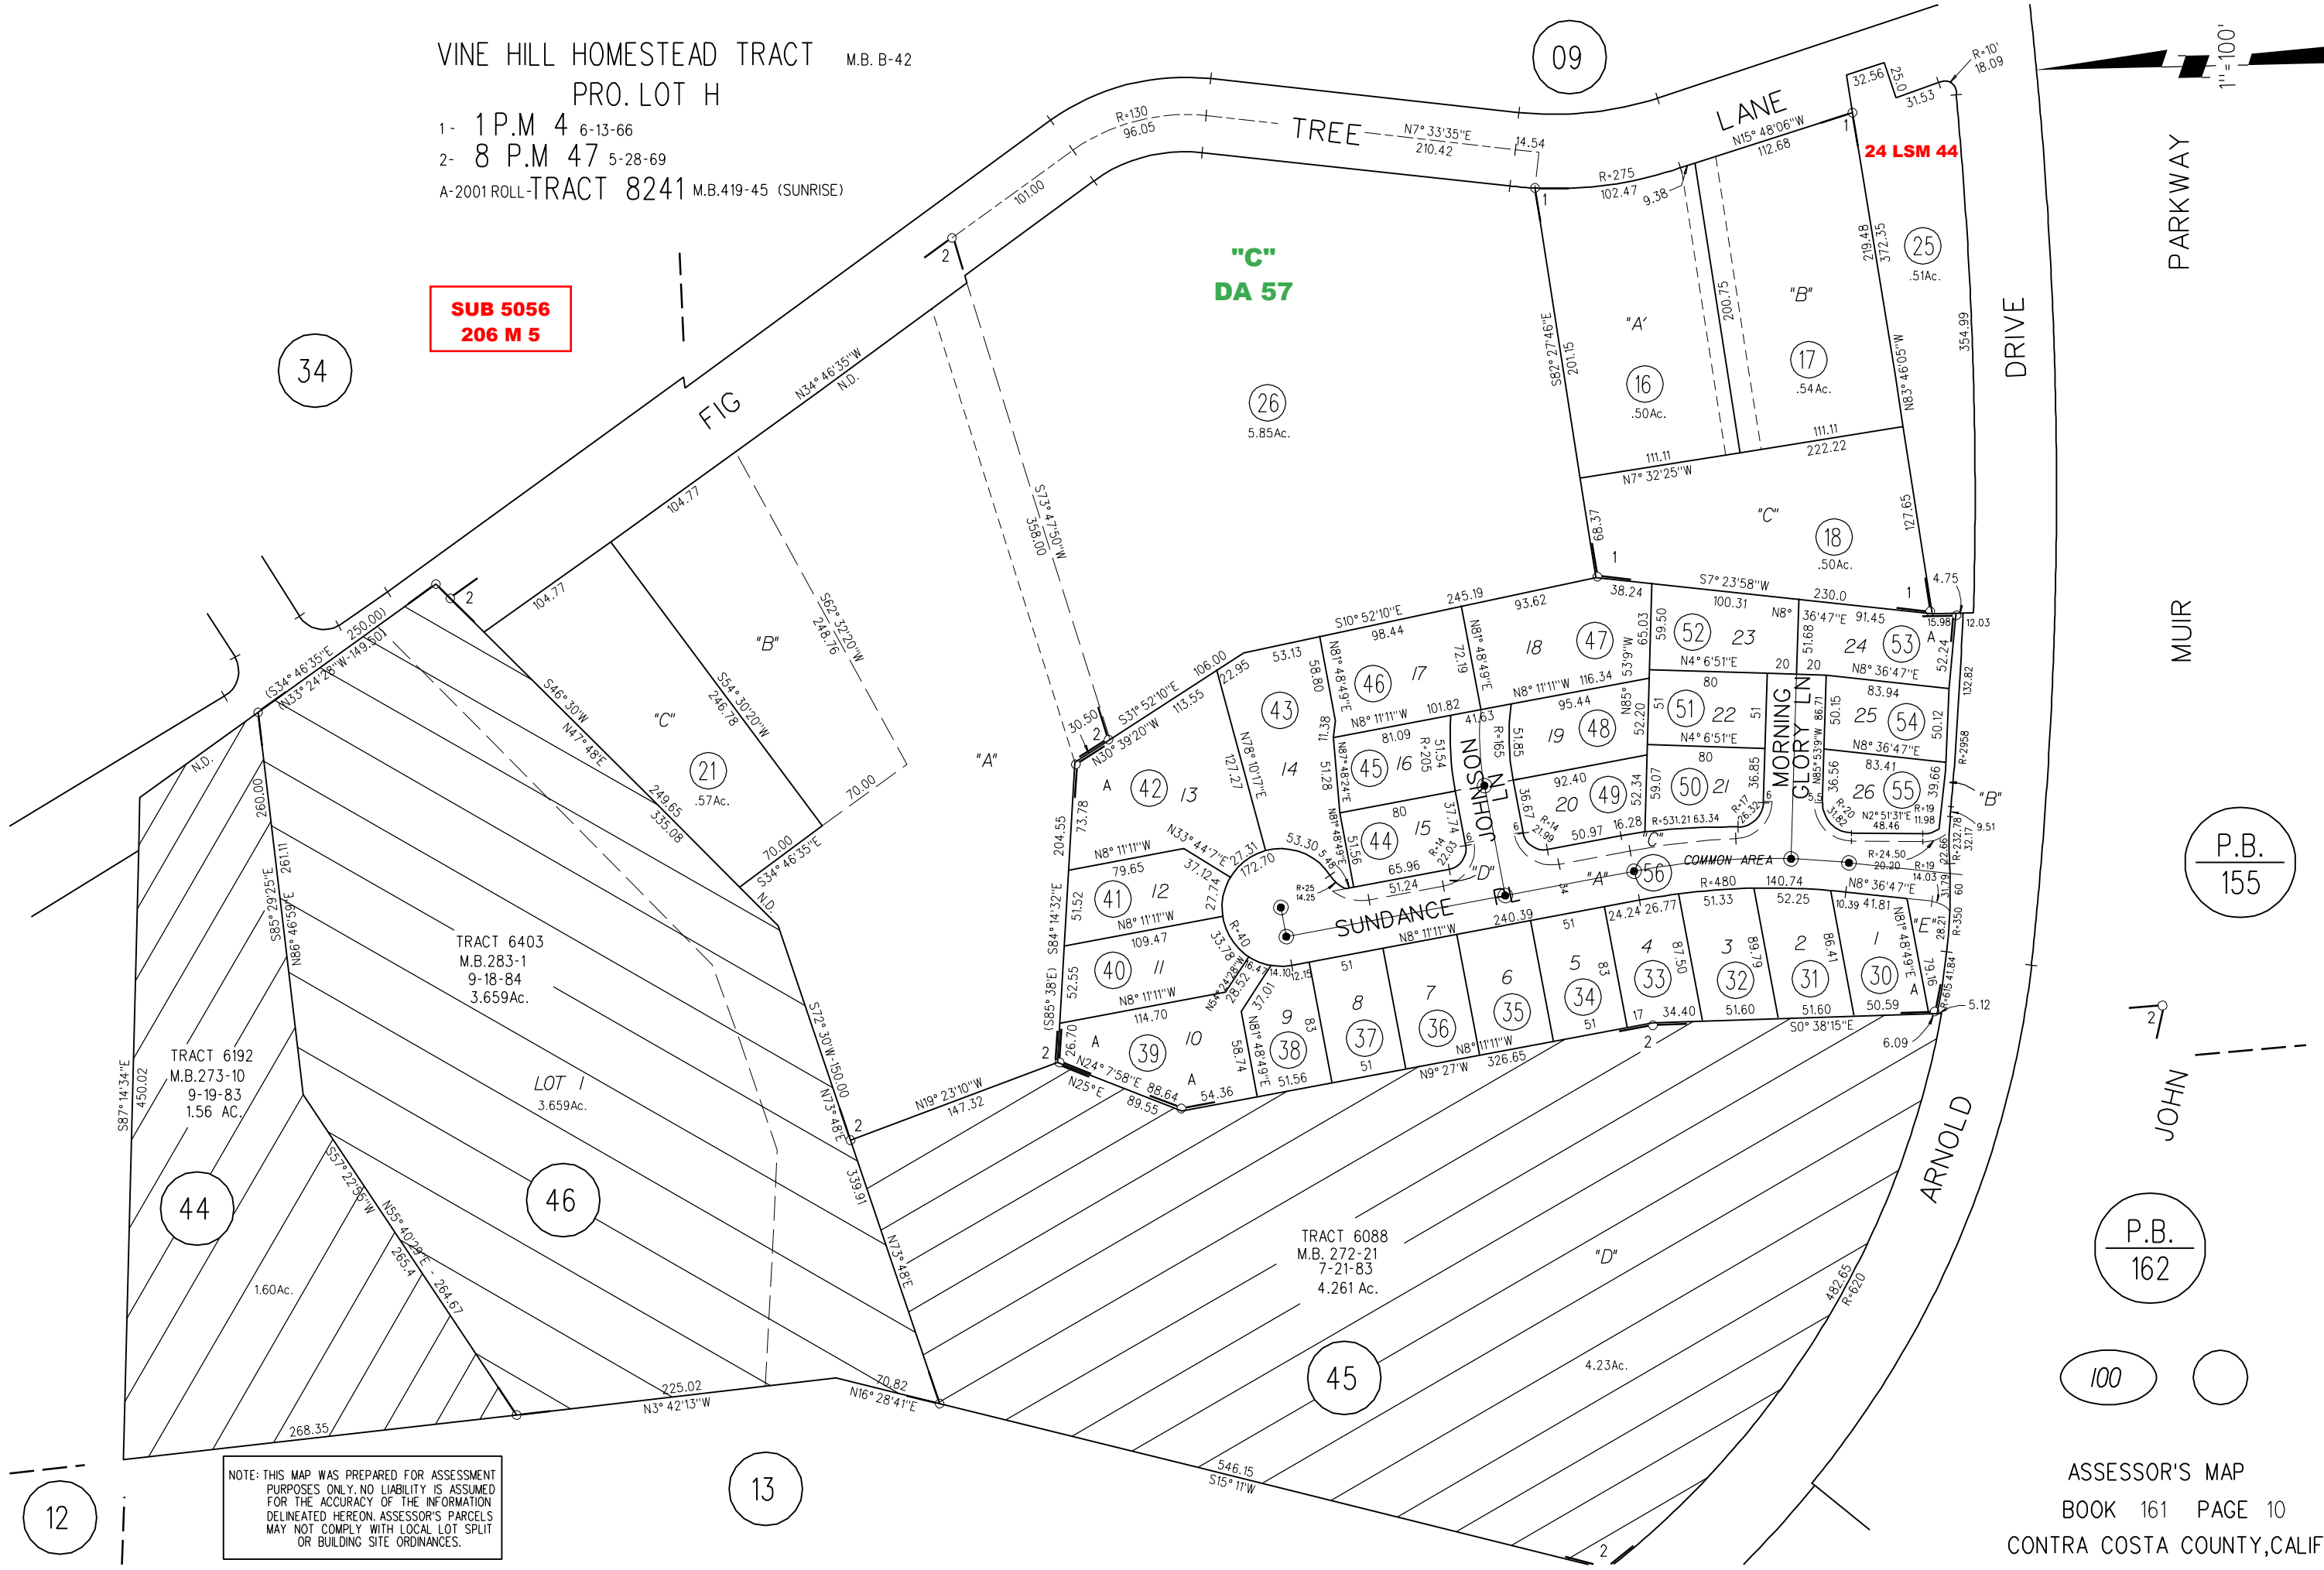

VINE HILL HOMESTEAD TRACT M.B. B-42

PRO. LOT H

1- 1 P.M 4 6-13-66

2- 8 P.M 47 5-28-69

A-2001 ROLL-TRACT 8241 M.B.419-45 (SUNRISE)

**SUB 5056
206 M 5**

NOTE: THIS MAP WAS PREPARED FOR ASSESSMENT PURPOSES ONLY. NO LIABILITY IS ASSUMED FOR THE ACCURACY OF THE INFORMATION DELINEATED HEREON. ASSESSOR'S PARCELS MAY NOT COMPLY WITH LOCAL LOT SPLIT OR BUILDING SITE ORDINANCES.

PARKWAY

MUIR

JOHN

ARNOLD

LANE

"C"
DA 57

SUNDANCE

NOSHOR

MORNING
GLORY LN

P.B.
155

P.B.
162

100