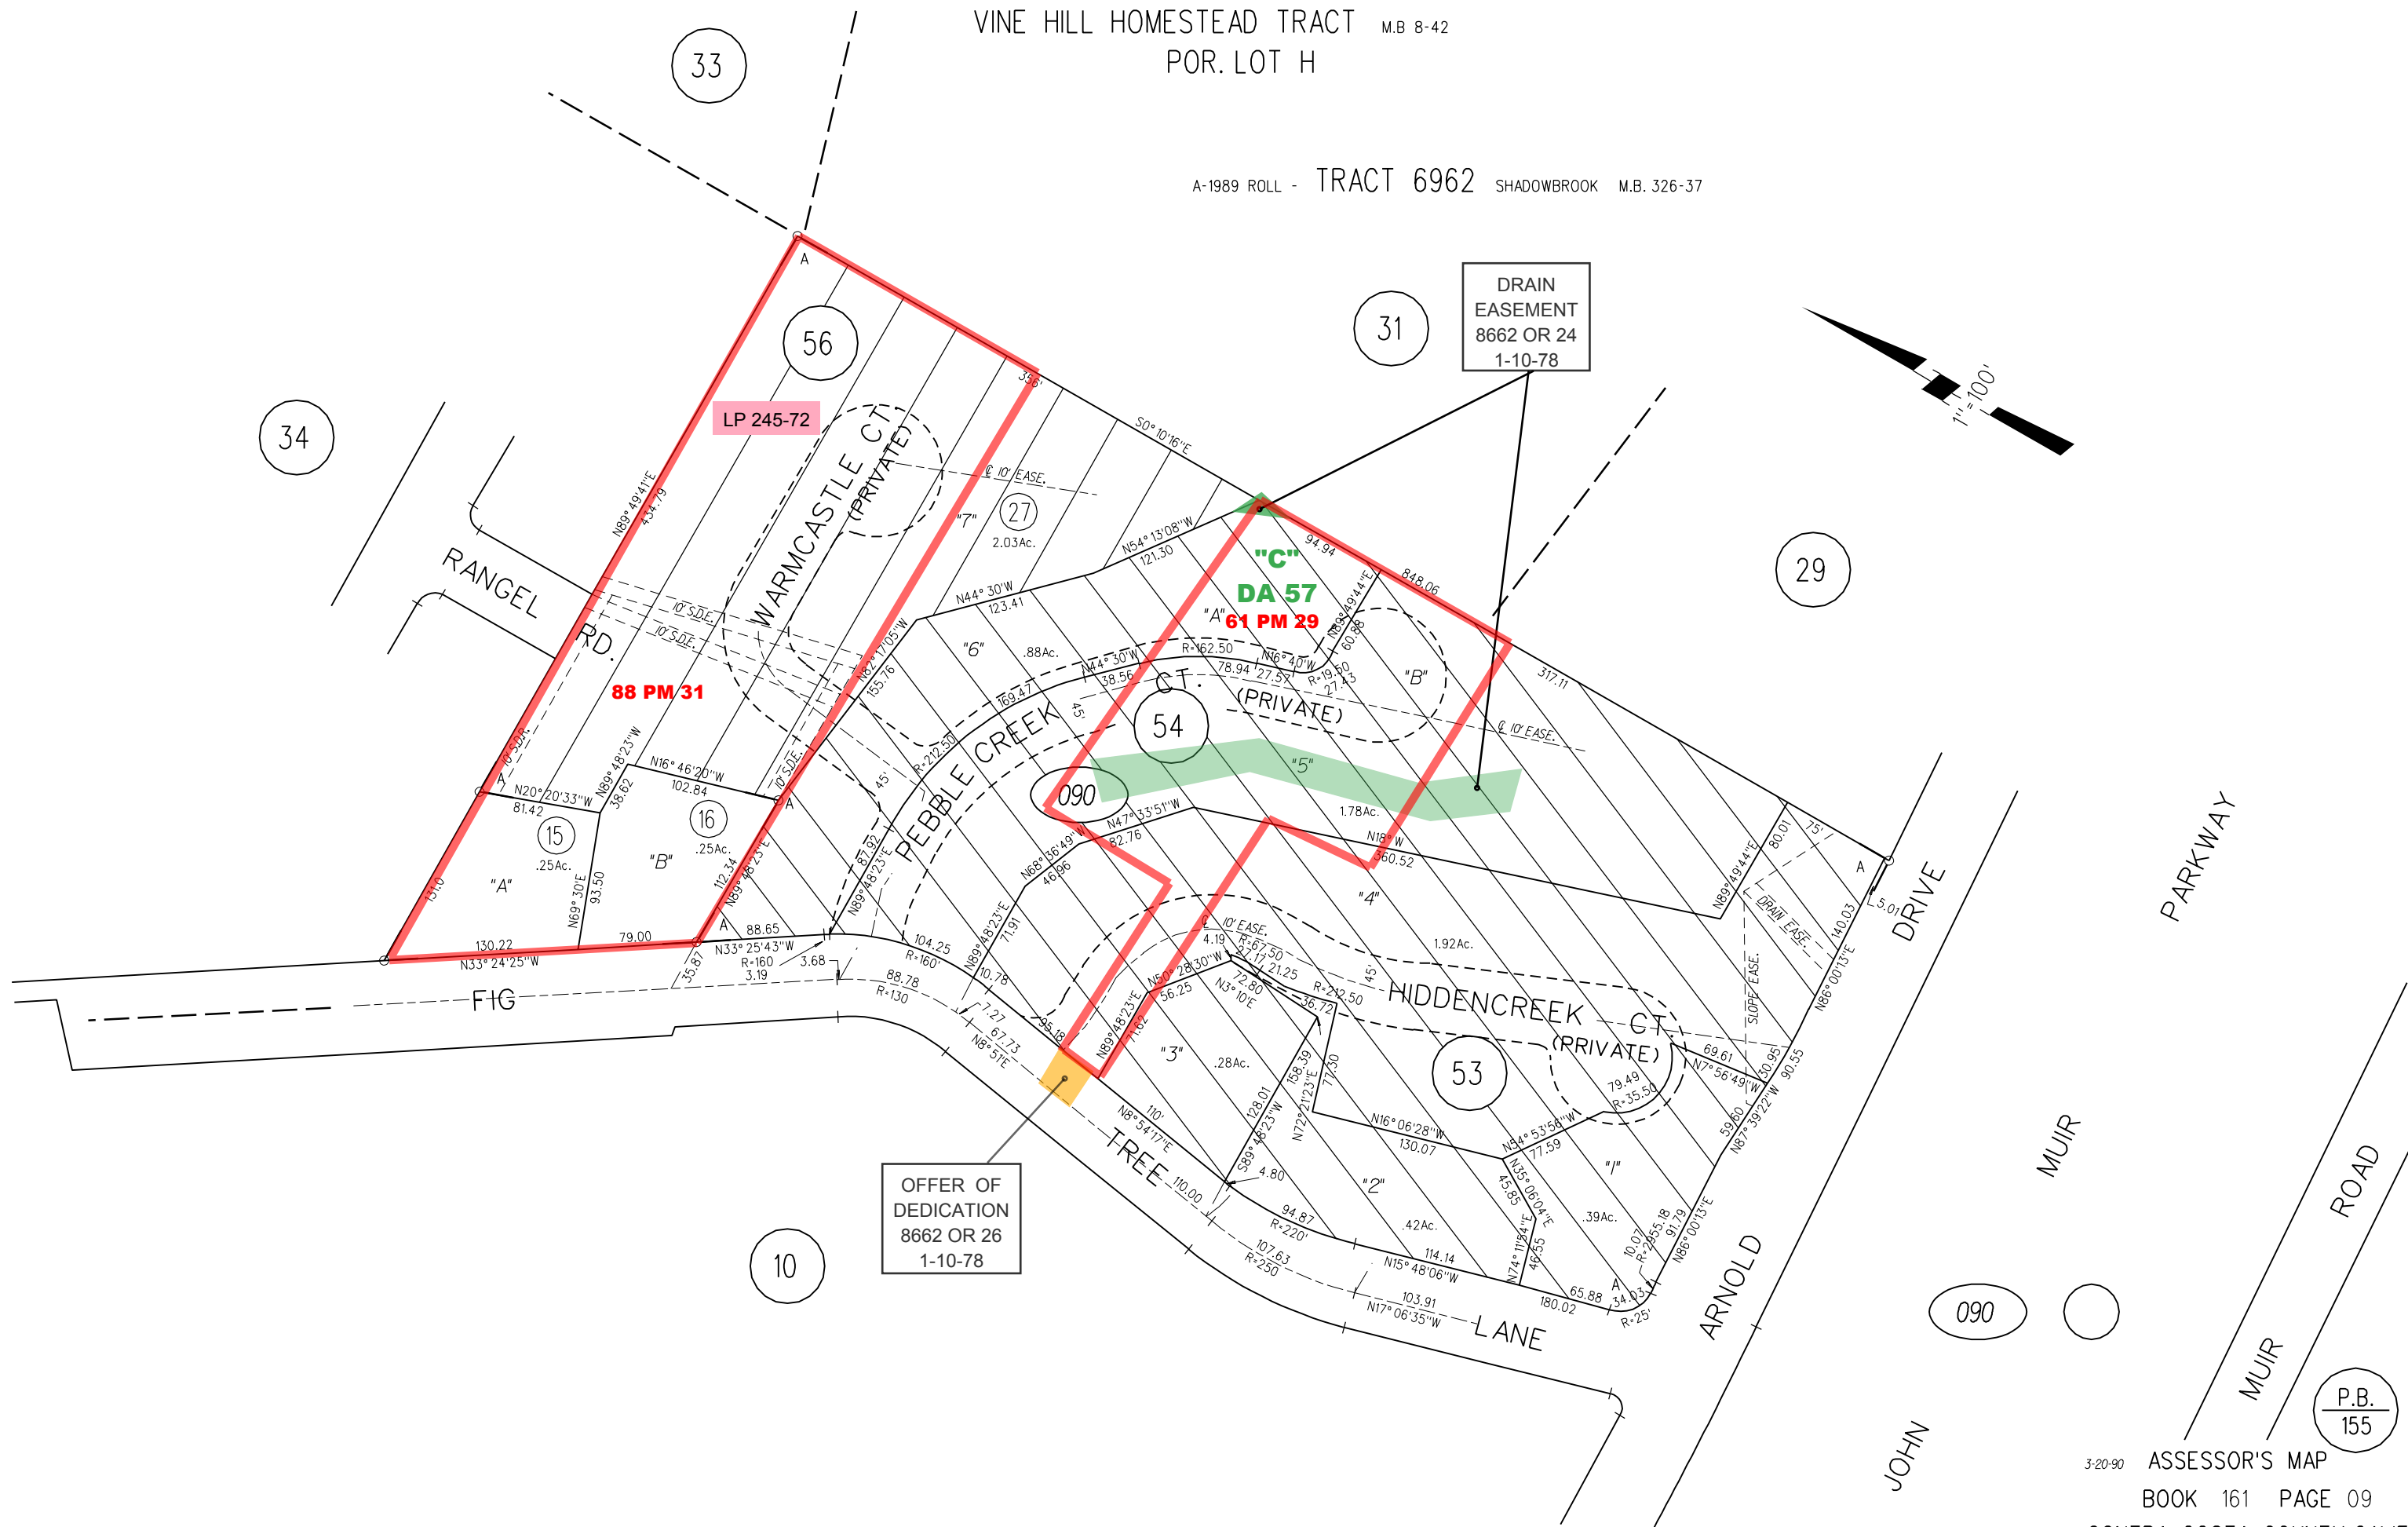

VINE HILL HOMESTEAD TRACT M.B. 8-42
POR. LOT H

A-1989 ROLL - TRACT 6962 SHADOWBROOK M.B. 326-37

LP 245-72

DRAIN
EASEMENT
8662 OR 24
1-10-78

88 PM 31

"C"
DA 57
61 PM 29

OFFER OF
DEDICATION
8662 OR 26
1-10-78