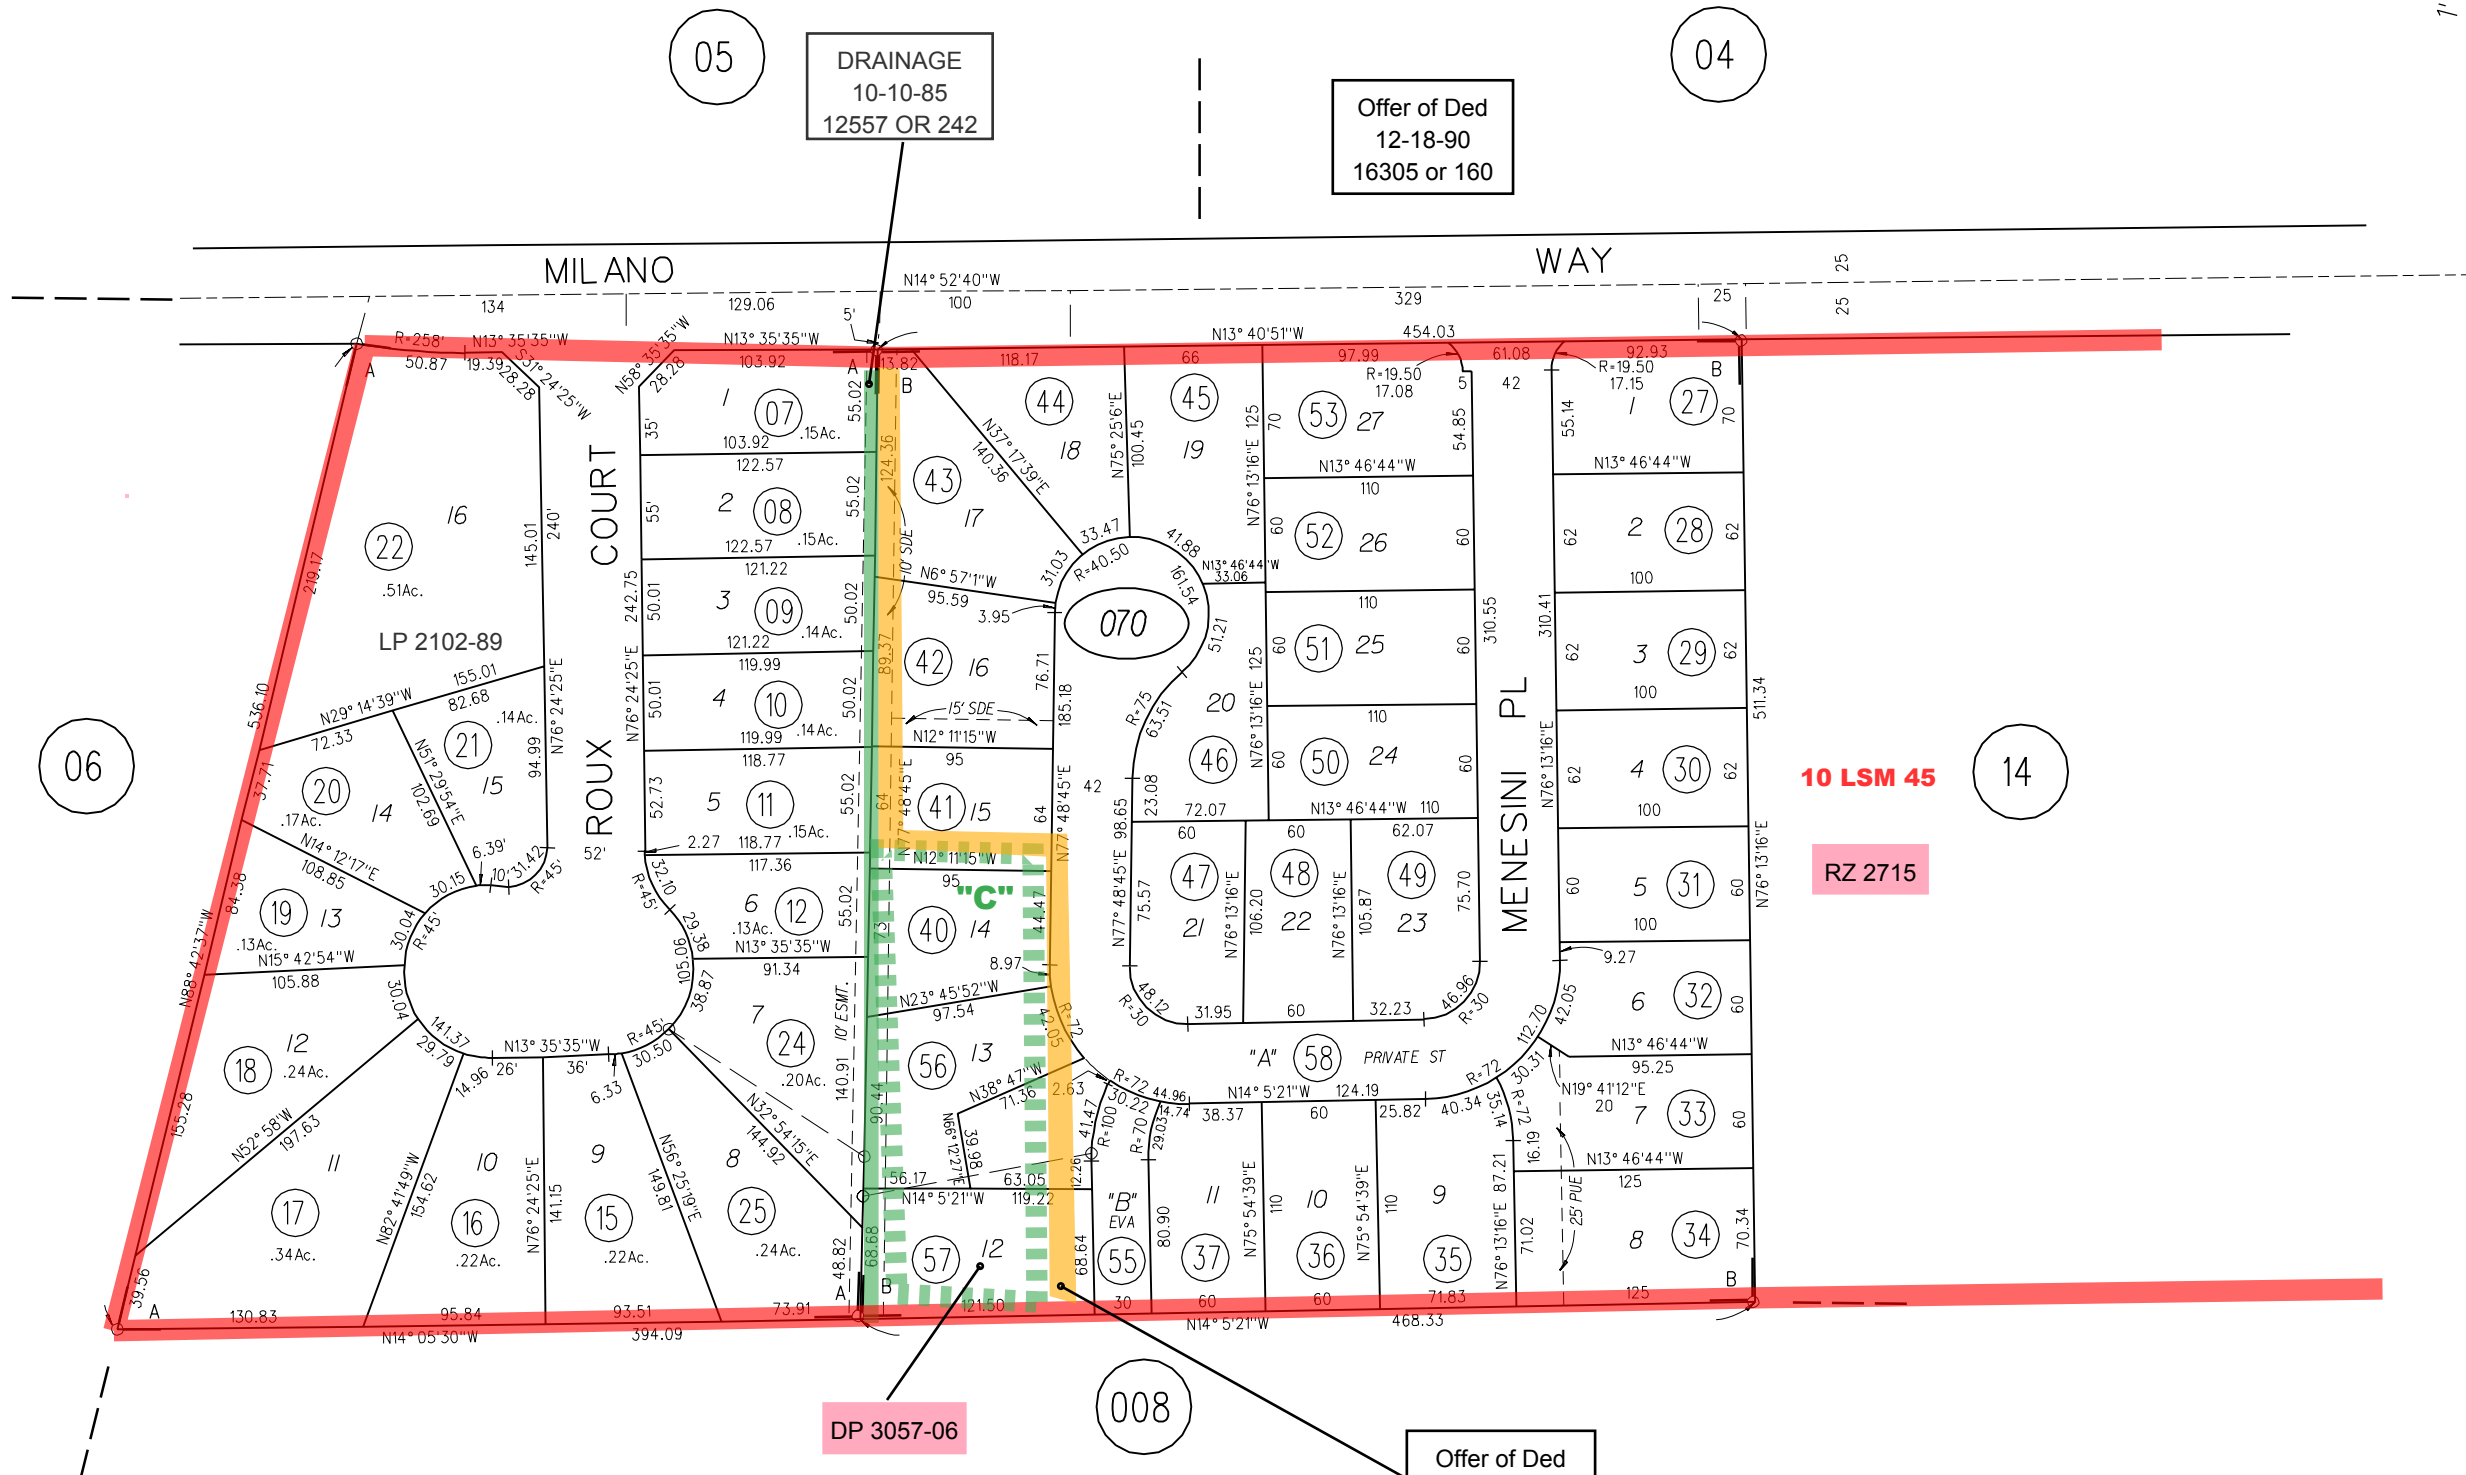

VINE HILL HOMESTEAD TRACT M.B. B-42
 POR. LOT G

A- 1991 ROLL- TRACT 7153 M.B. 347-46

B- 2001 ROLL- TRACT 8266 M.B. 419-40 (FALCON RIDGE)

NOTE: THIS MAP WAS PREPARED FOR ASSESSMENT PURPOSES ONLY. NO LIABILITY IS ASSUMED FOR THE ACCURACY OF THE INFORMATION DELINEATED HEREON. ASSESSOR'S PARCELS MAY NOT COMPLY WITH LOCAL LOT SPLIT OR BUILDING SITE ORDINANCES.

10 LSM 45
 RZ 2715

Offer of Ded
 12-18-90
 16305 OR 164

070