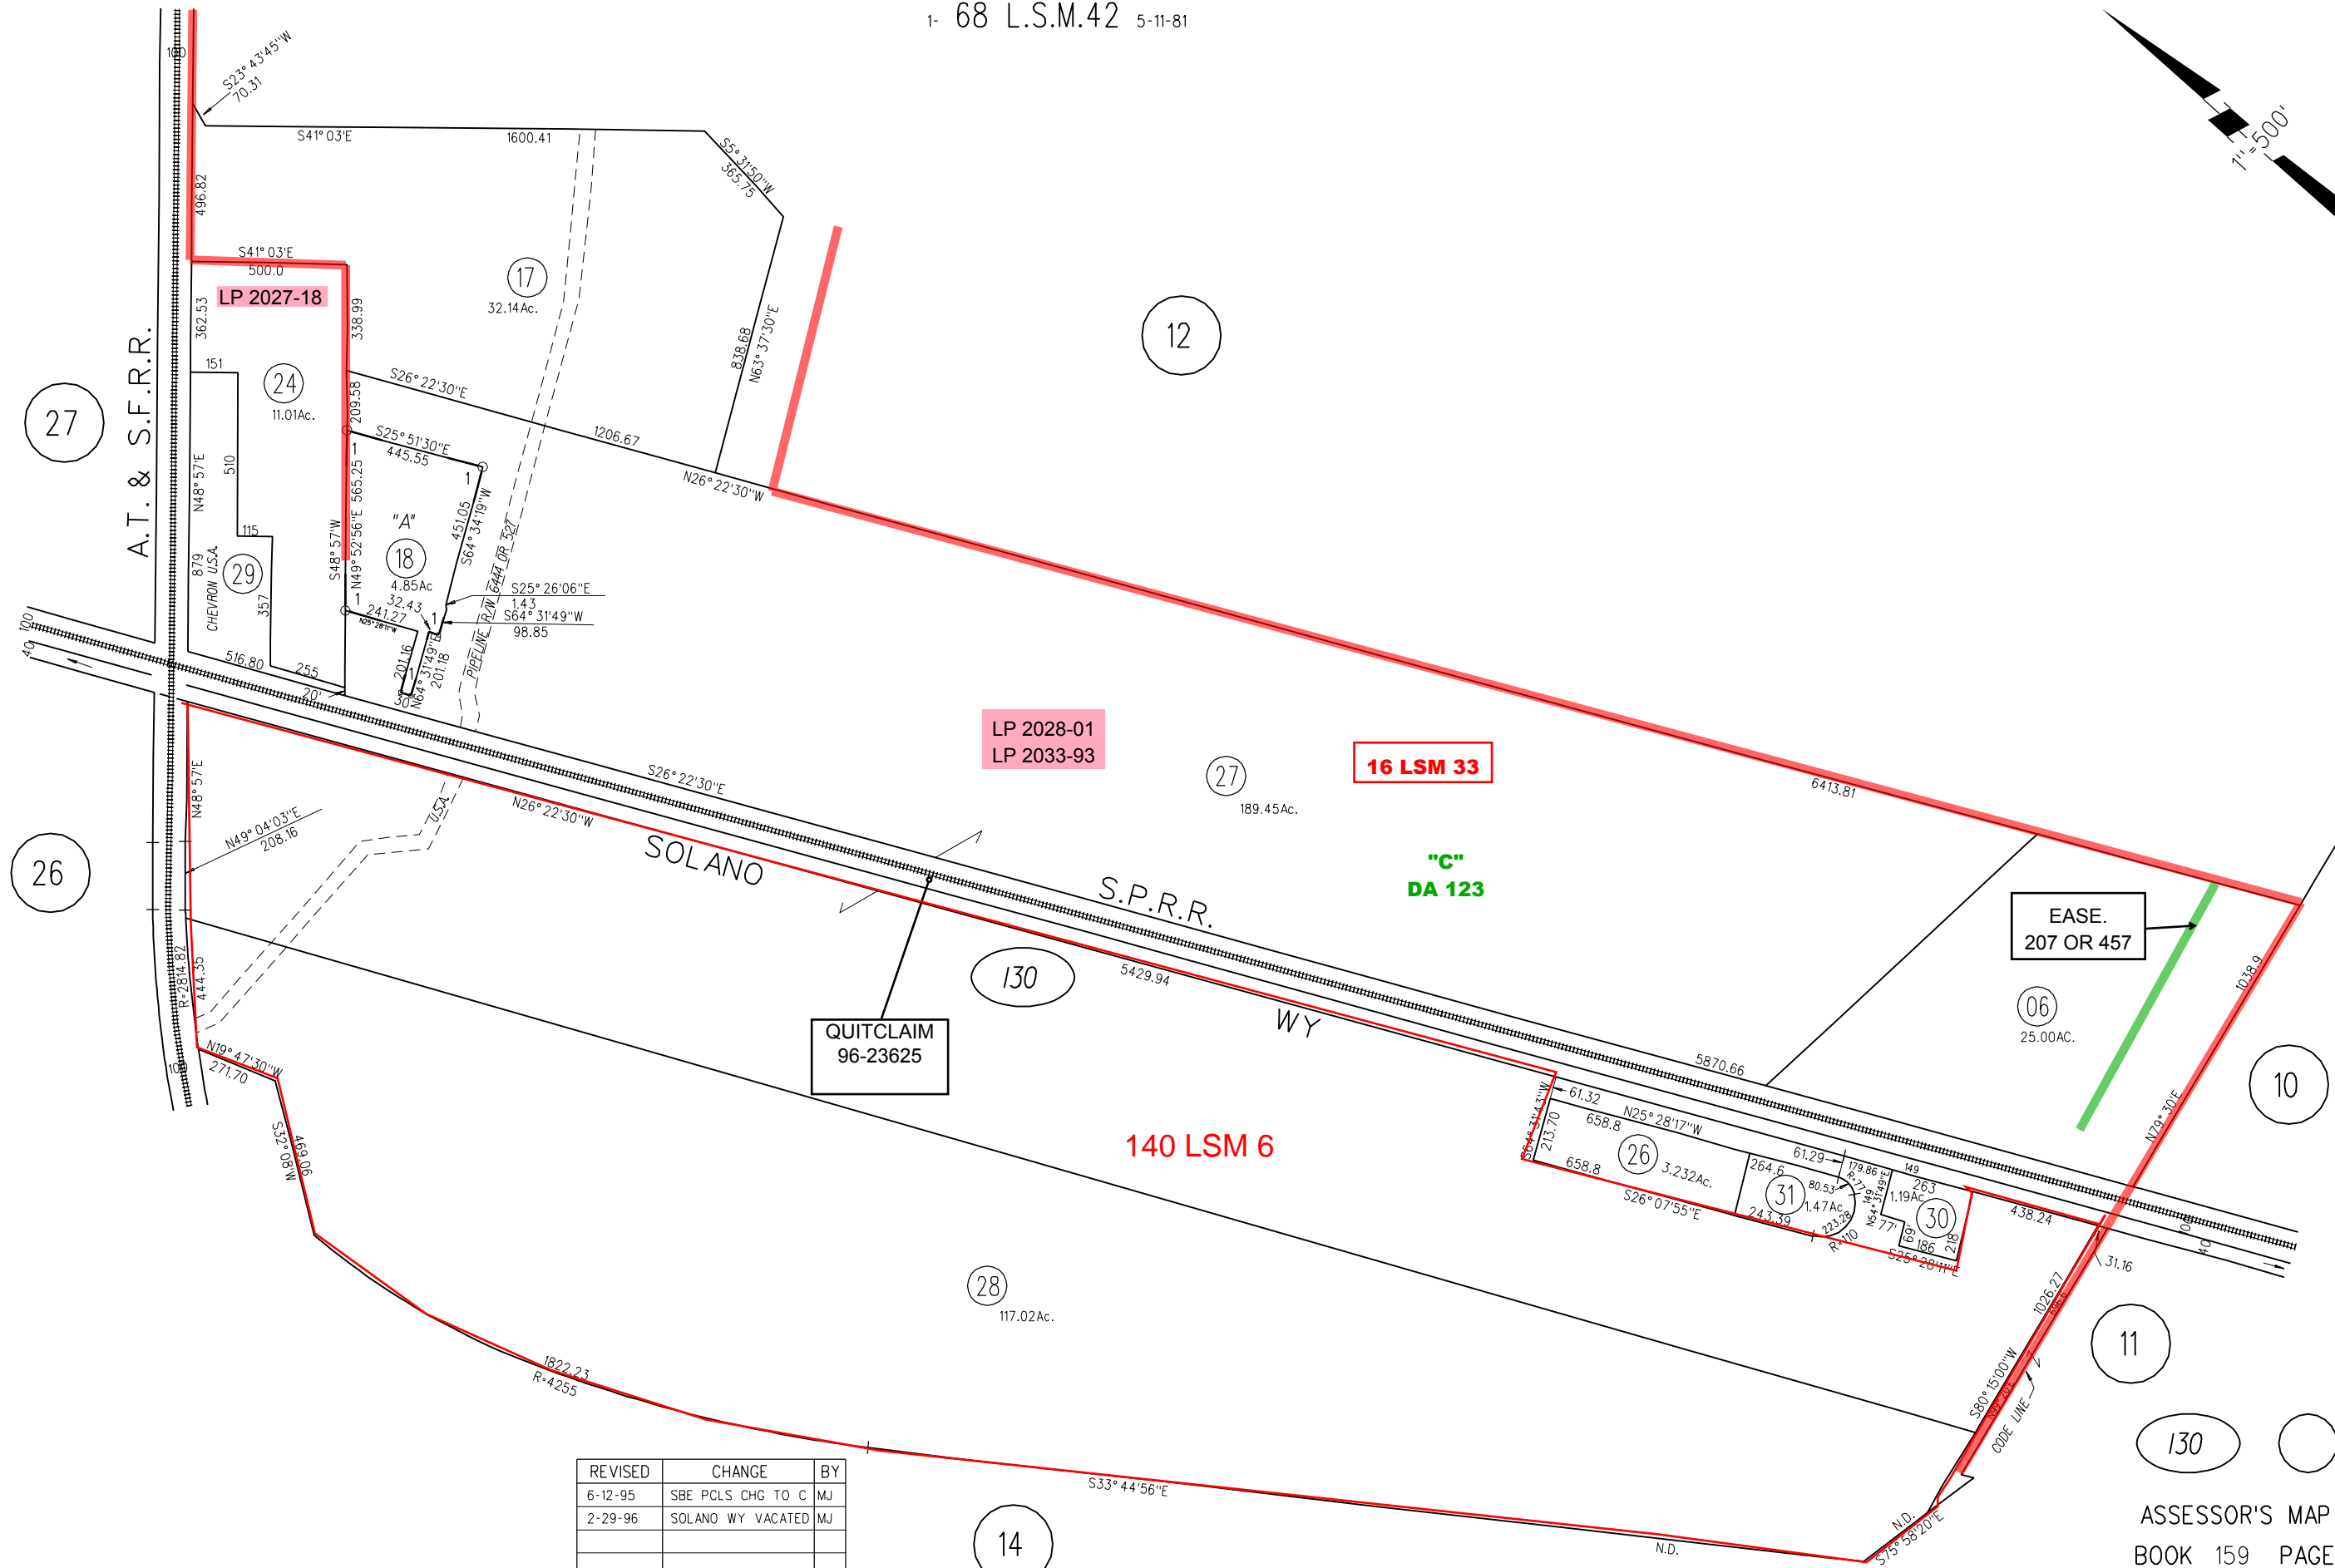

R O MONTE DEL DIABLO

1- 68 L.S.M.42 5-11-81

REVISED	CHANGE	BY
6-12-95	SBE PCLS CHG TO C	MJ
2-29-96	SOLANO WY VACATED	MJ