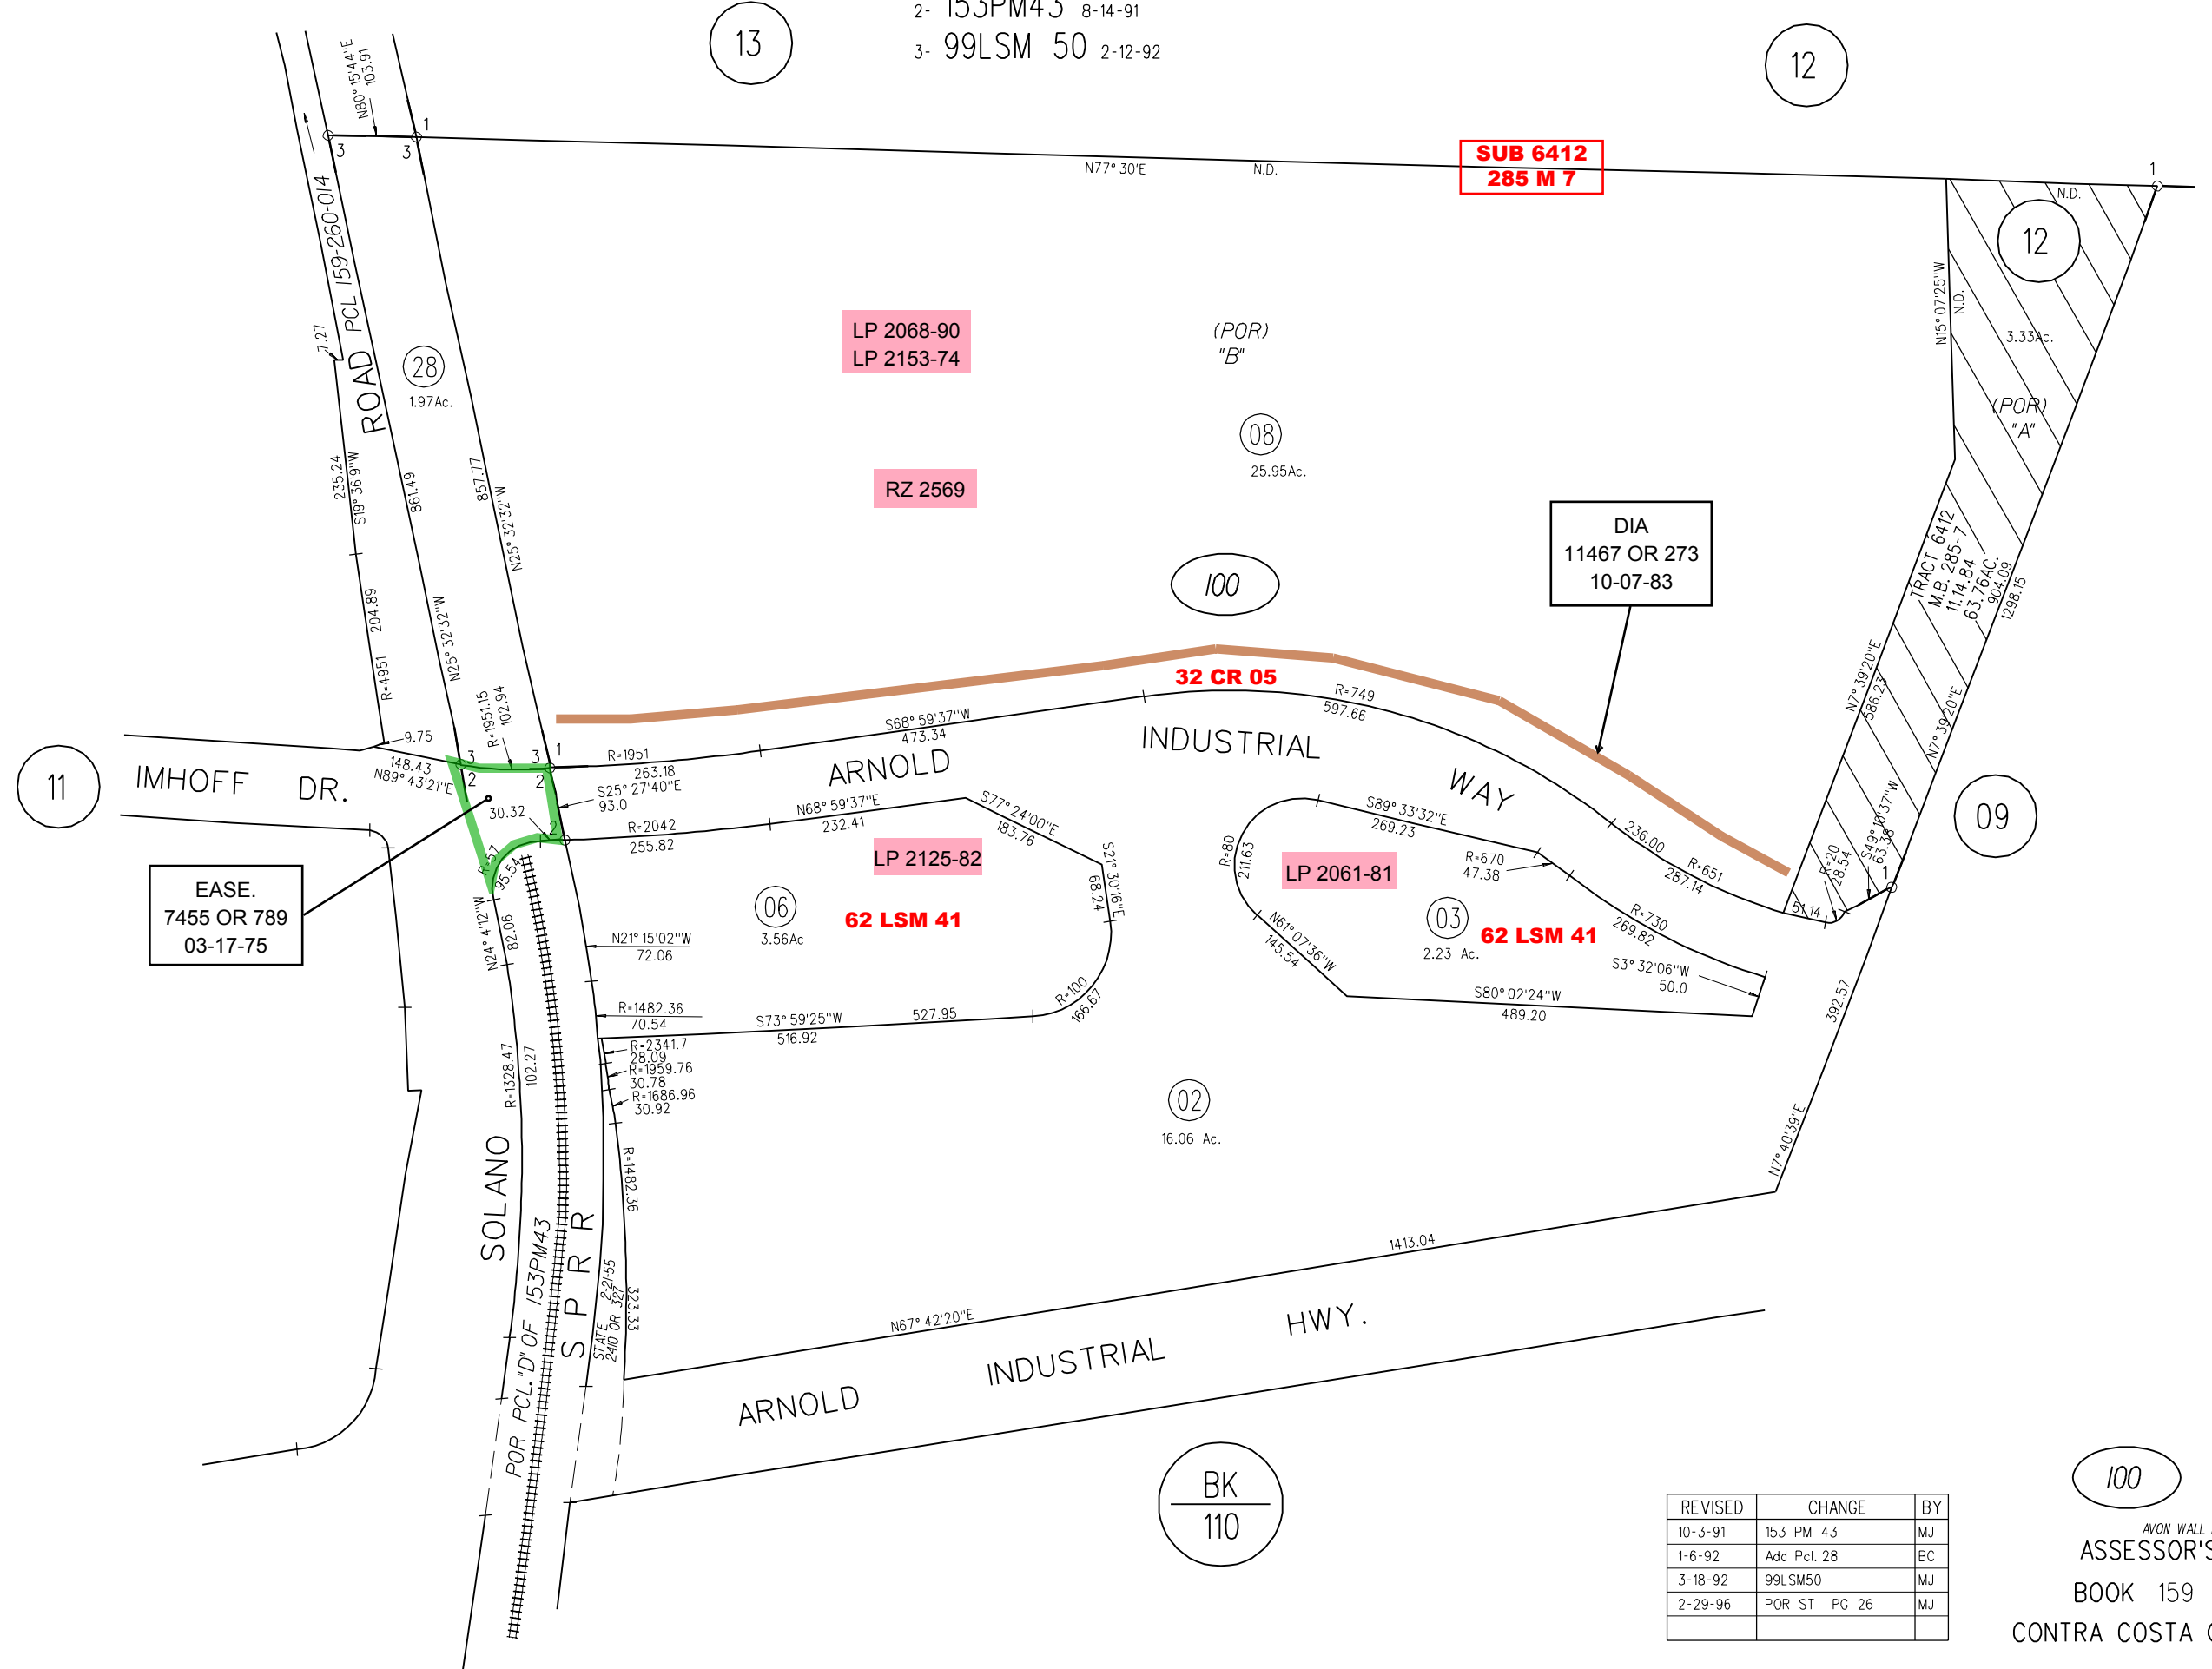

R.O. MONTE DEL DIABLO

- 1- 107 P.M. 27 9-28-83
- 2- 153PM43 8-14-91
- 3- 99LSM 50 2-12-92

REVISED	CHANGE	BY
10-3-91	153 PM 43	MJ
1-6-92	Add Pcl. 28	BC
3-18-92	99LSM50	MJ
2-29-96	POR ST PG 26	MJ

100

AVON WALL MAP  
**ASSESSOR'S MAP**  
 BOOK 159 PAGE 10  
 CONTRA COSTA COUNTY, CALIF.

BK  
110