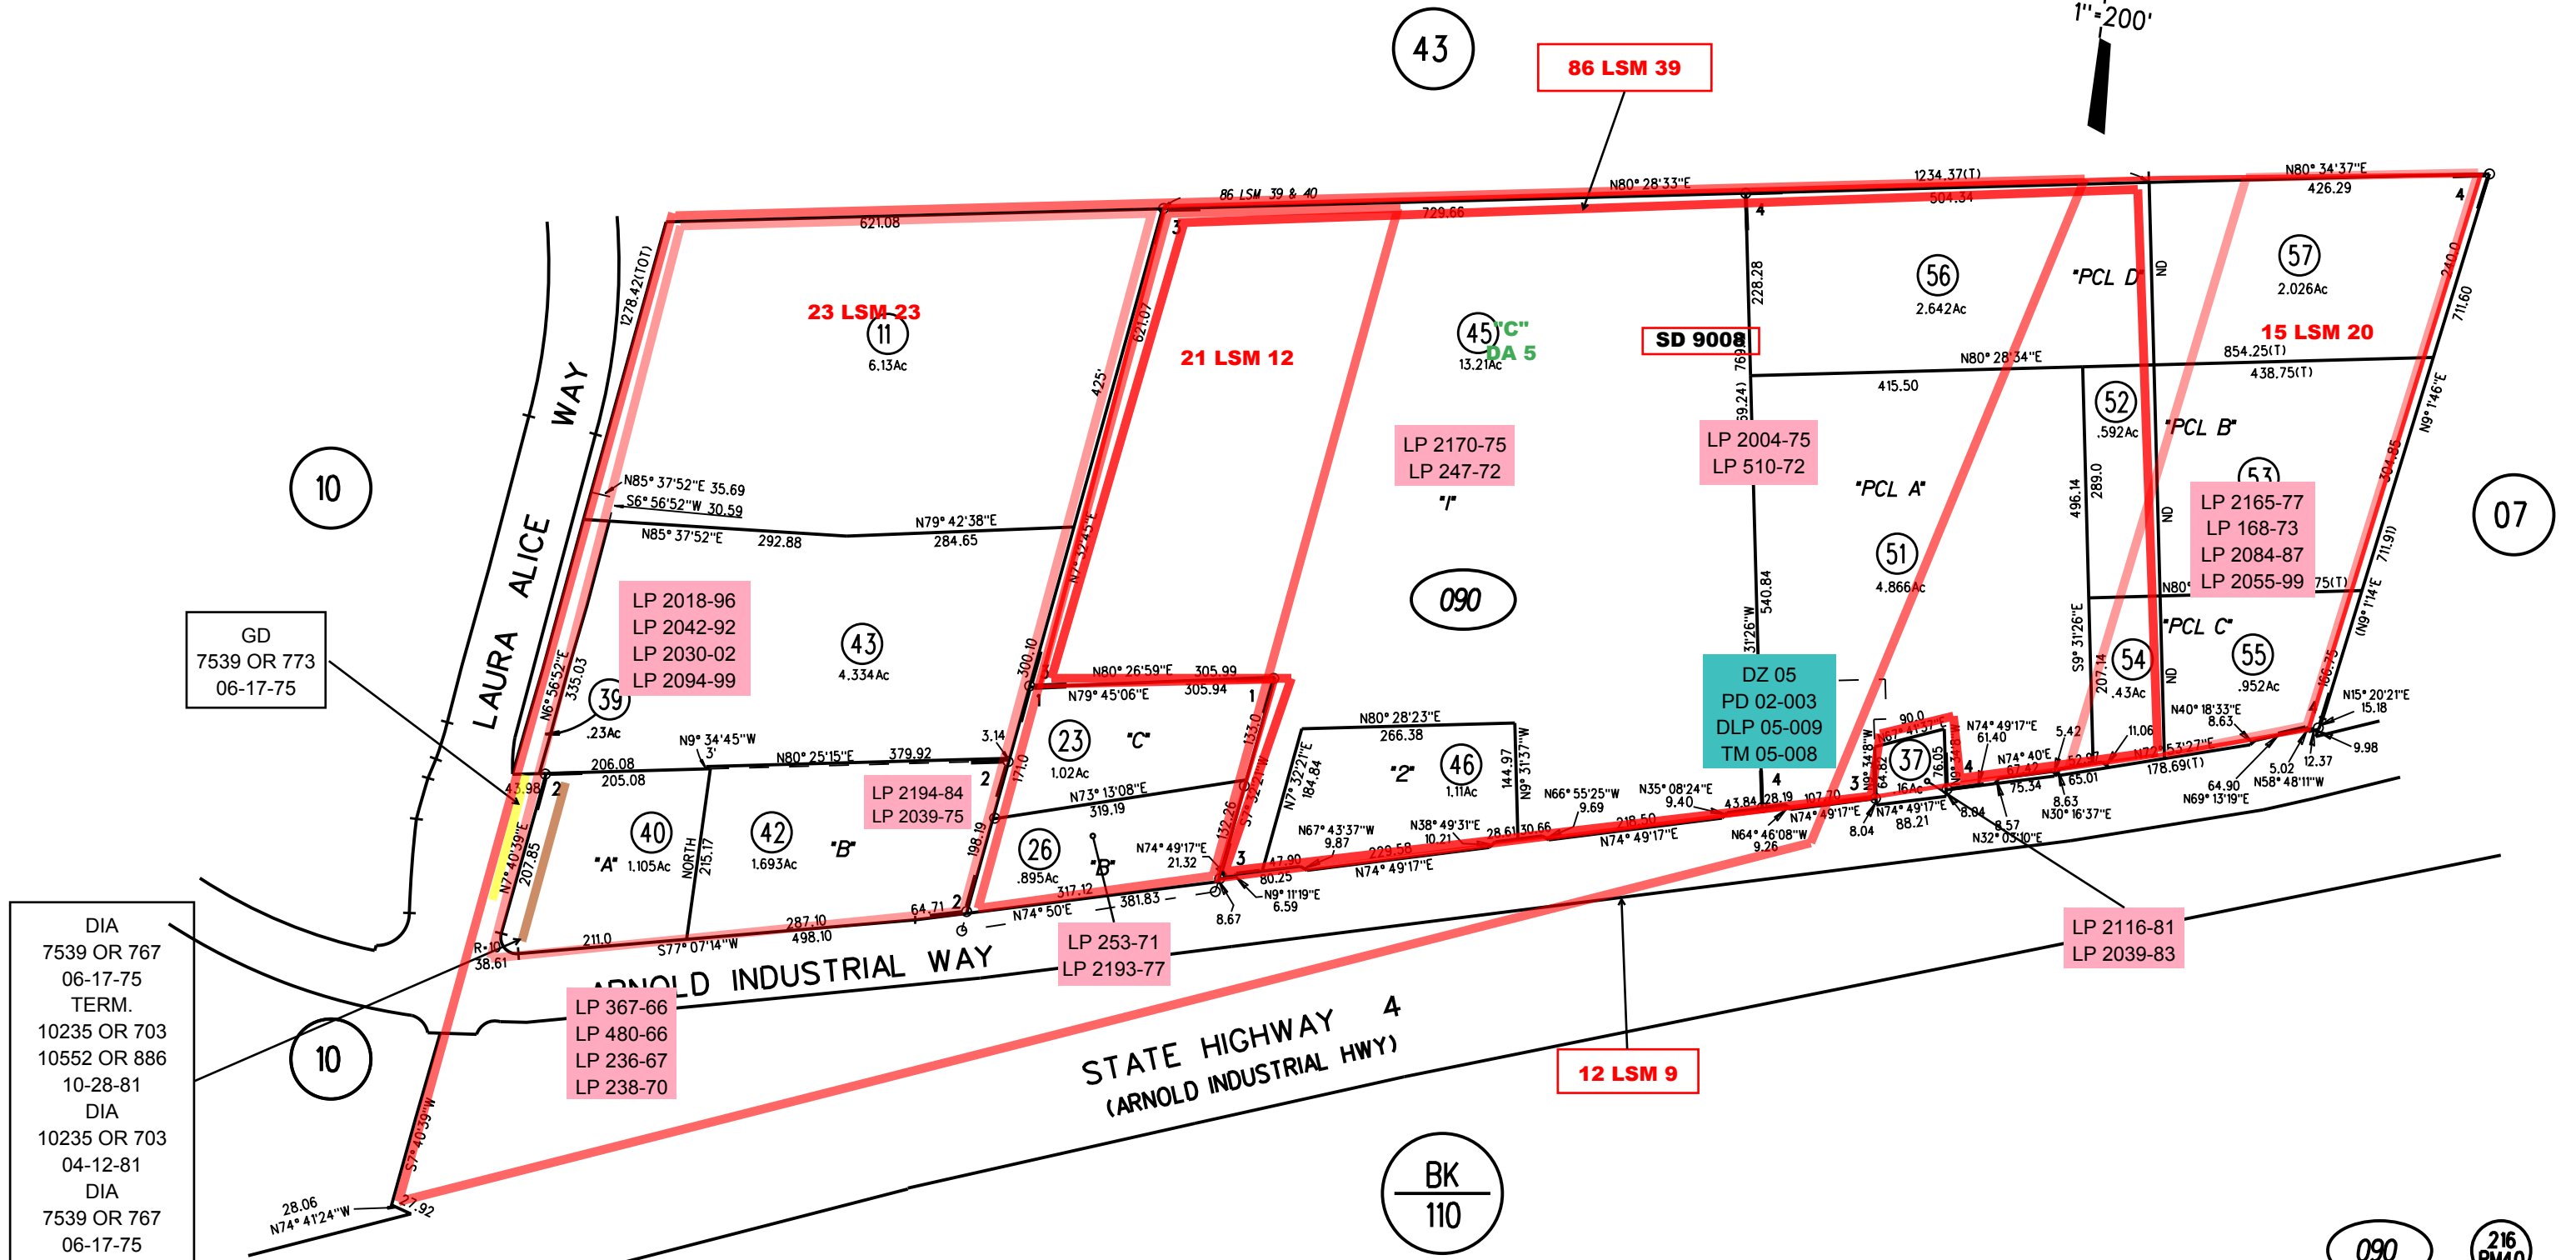

RO MONTE DEL DIABLO

- 1- 55LSM1 3/16/1973
- 2- 98PM1 10/21/1981
- 3- 204PM9 6/30/2009
- 4- 216PM40 10/23/2020

1"=200'

NOTE: THIS MAP WAS PREPARED FOR ASSESSMENT PURPOSES ONLY. NO LIABILITY IS ASSUMED FOR THE ACCURACY OF THE INFORMATION DELINEATED HEREON. ASSESSOR'S PARCELS MAY NOT COMPLY WITH LOCAL LOT SPLIT OR BUILDING SITE ORDINANCES.