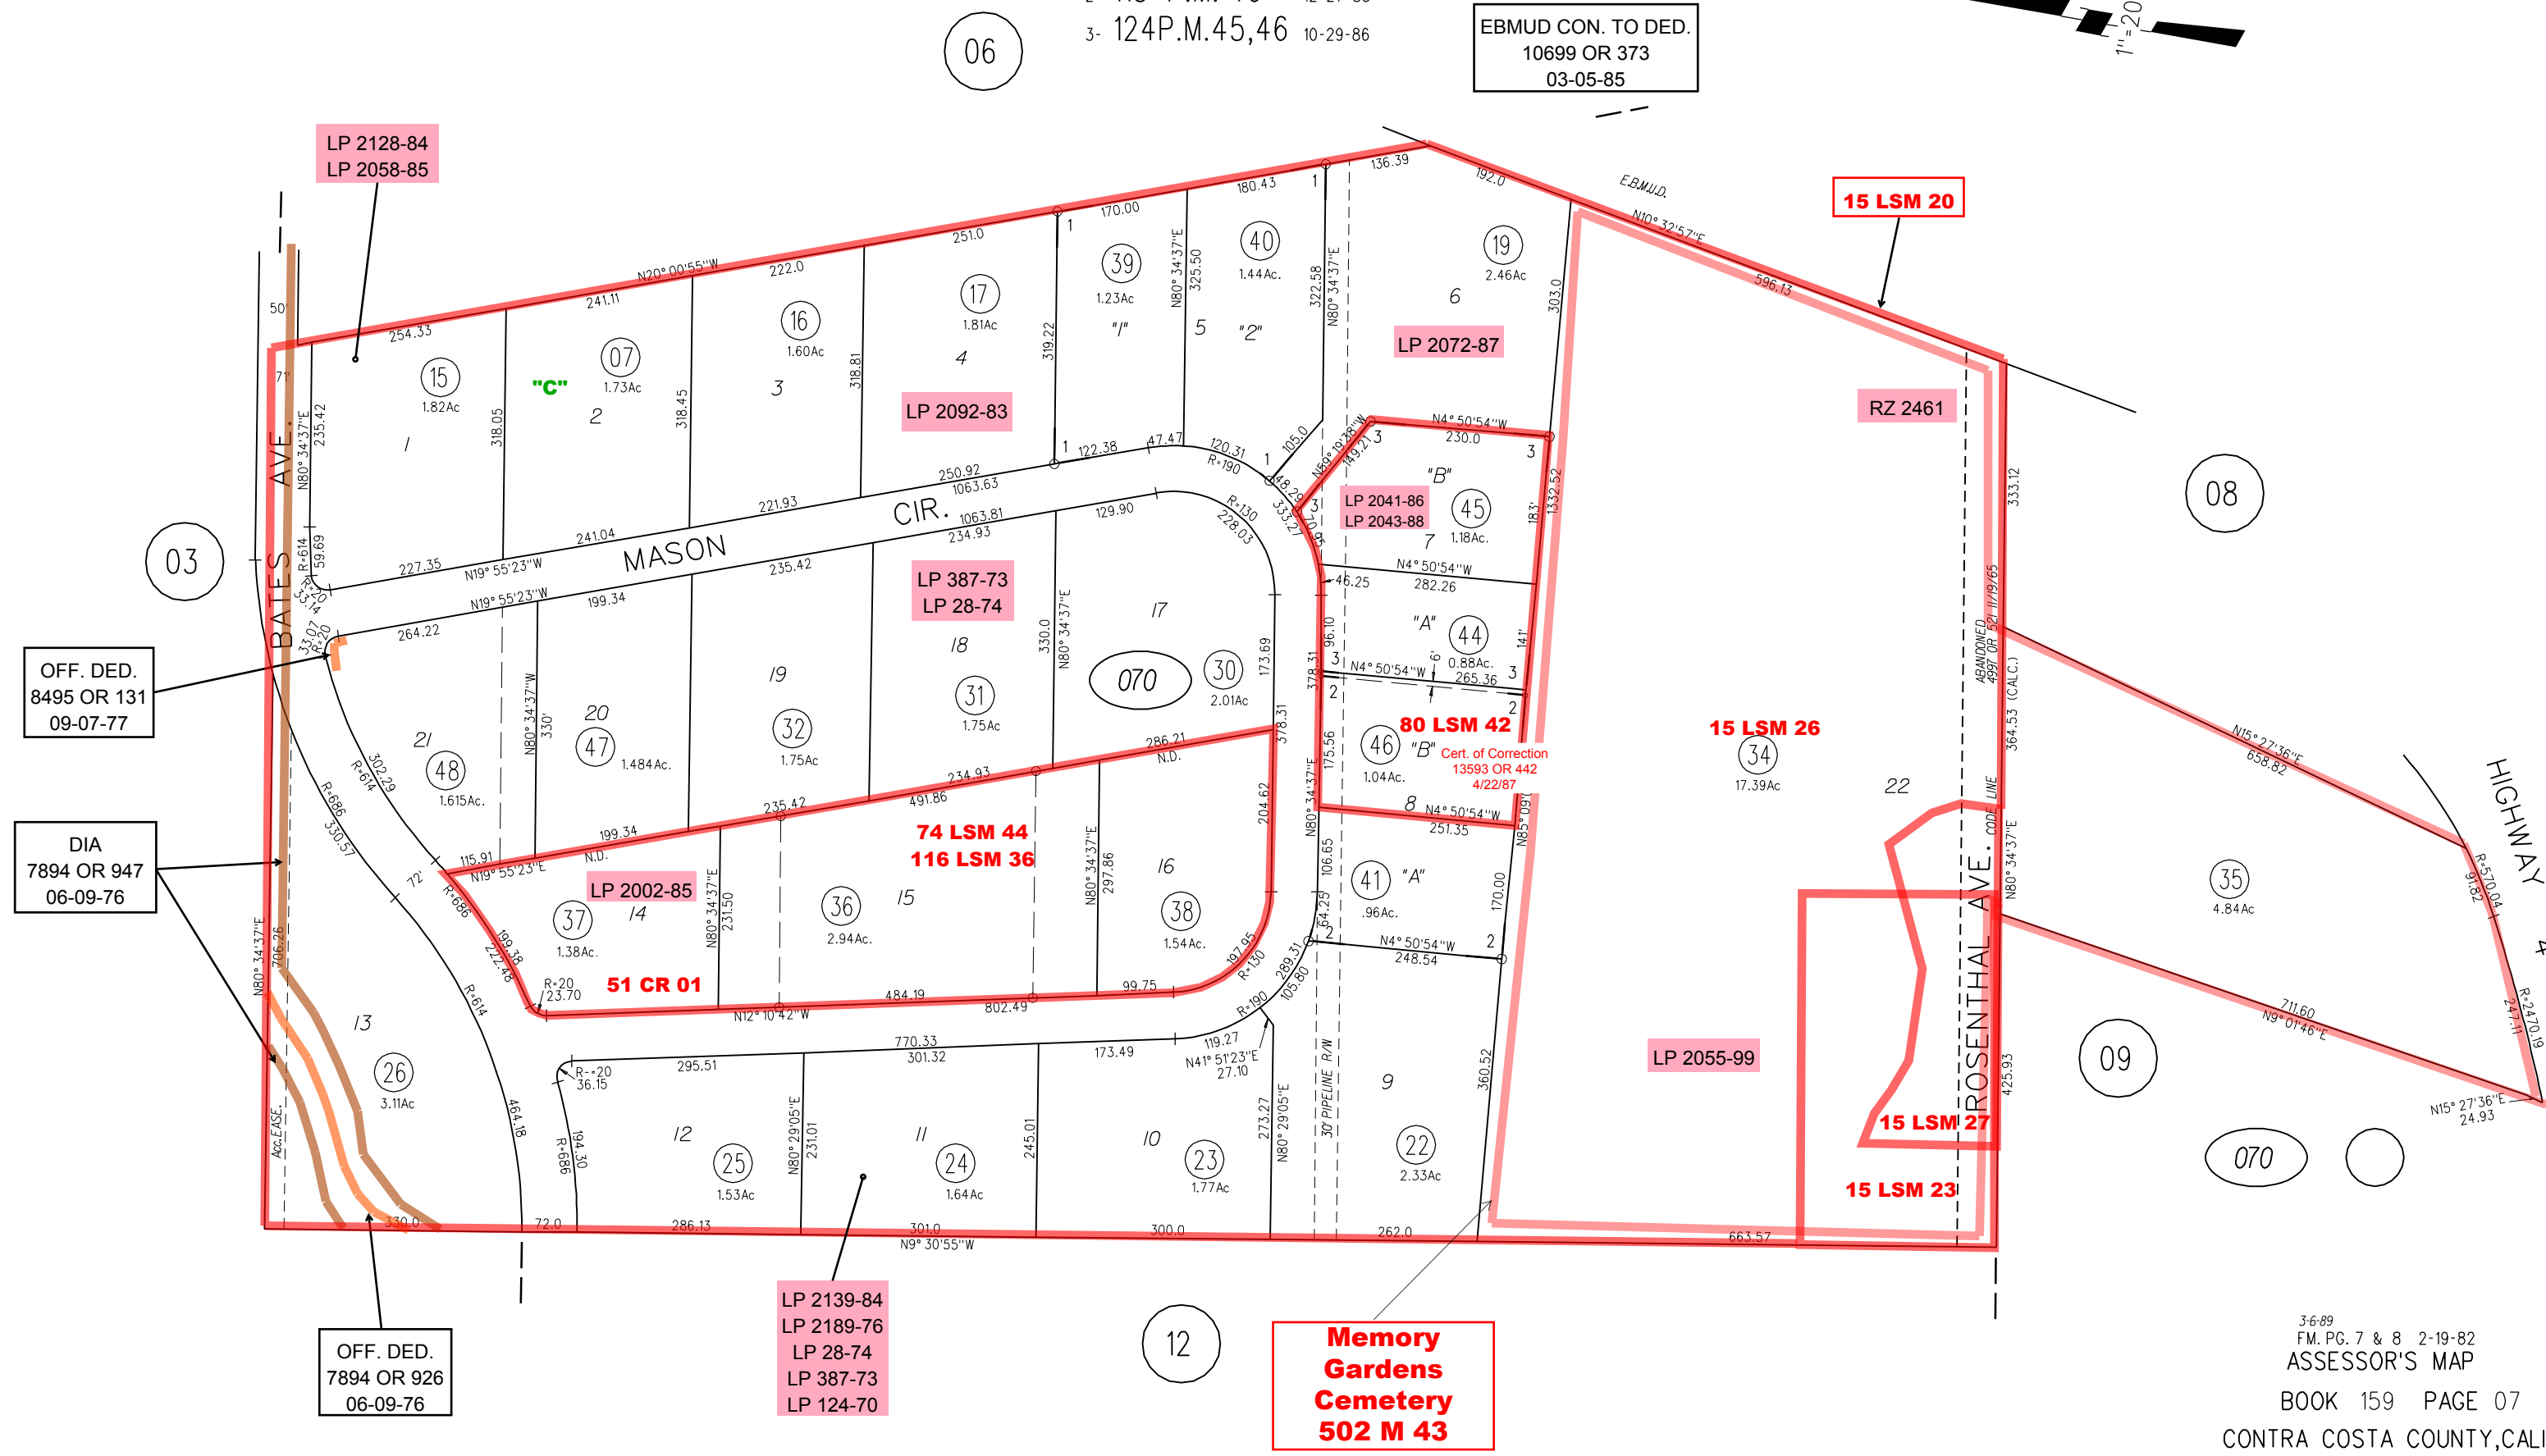

RO. MONTE DEL DIABLO
GWIN OR GOVERNMENT RANCH

1982- TRACT 5994 M.B. 262-8 (MASON INDUSTRIAL PARK)

- 1- 112 P.M. 47 10-30-84
- 2- 113 P.M. 46 12-27-85
- 3- 124 P.M. 45, 46 10-29-86

EBMUD CON. TO DED.
10699 OR 373
03-05-85

06

03

08

09

12

OFF. DED.
8495 OR 131
09-07-77

DIA
7894 OR 947
06-09-76

OFF. DED.
7894 OR 926
06-09-76

LP 2139-84
LP 2189-76
LP 28-74
LP 387-73
LP 124-70

**Memory
Gardens
Cemetery
502 M 43**