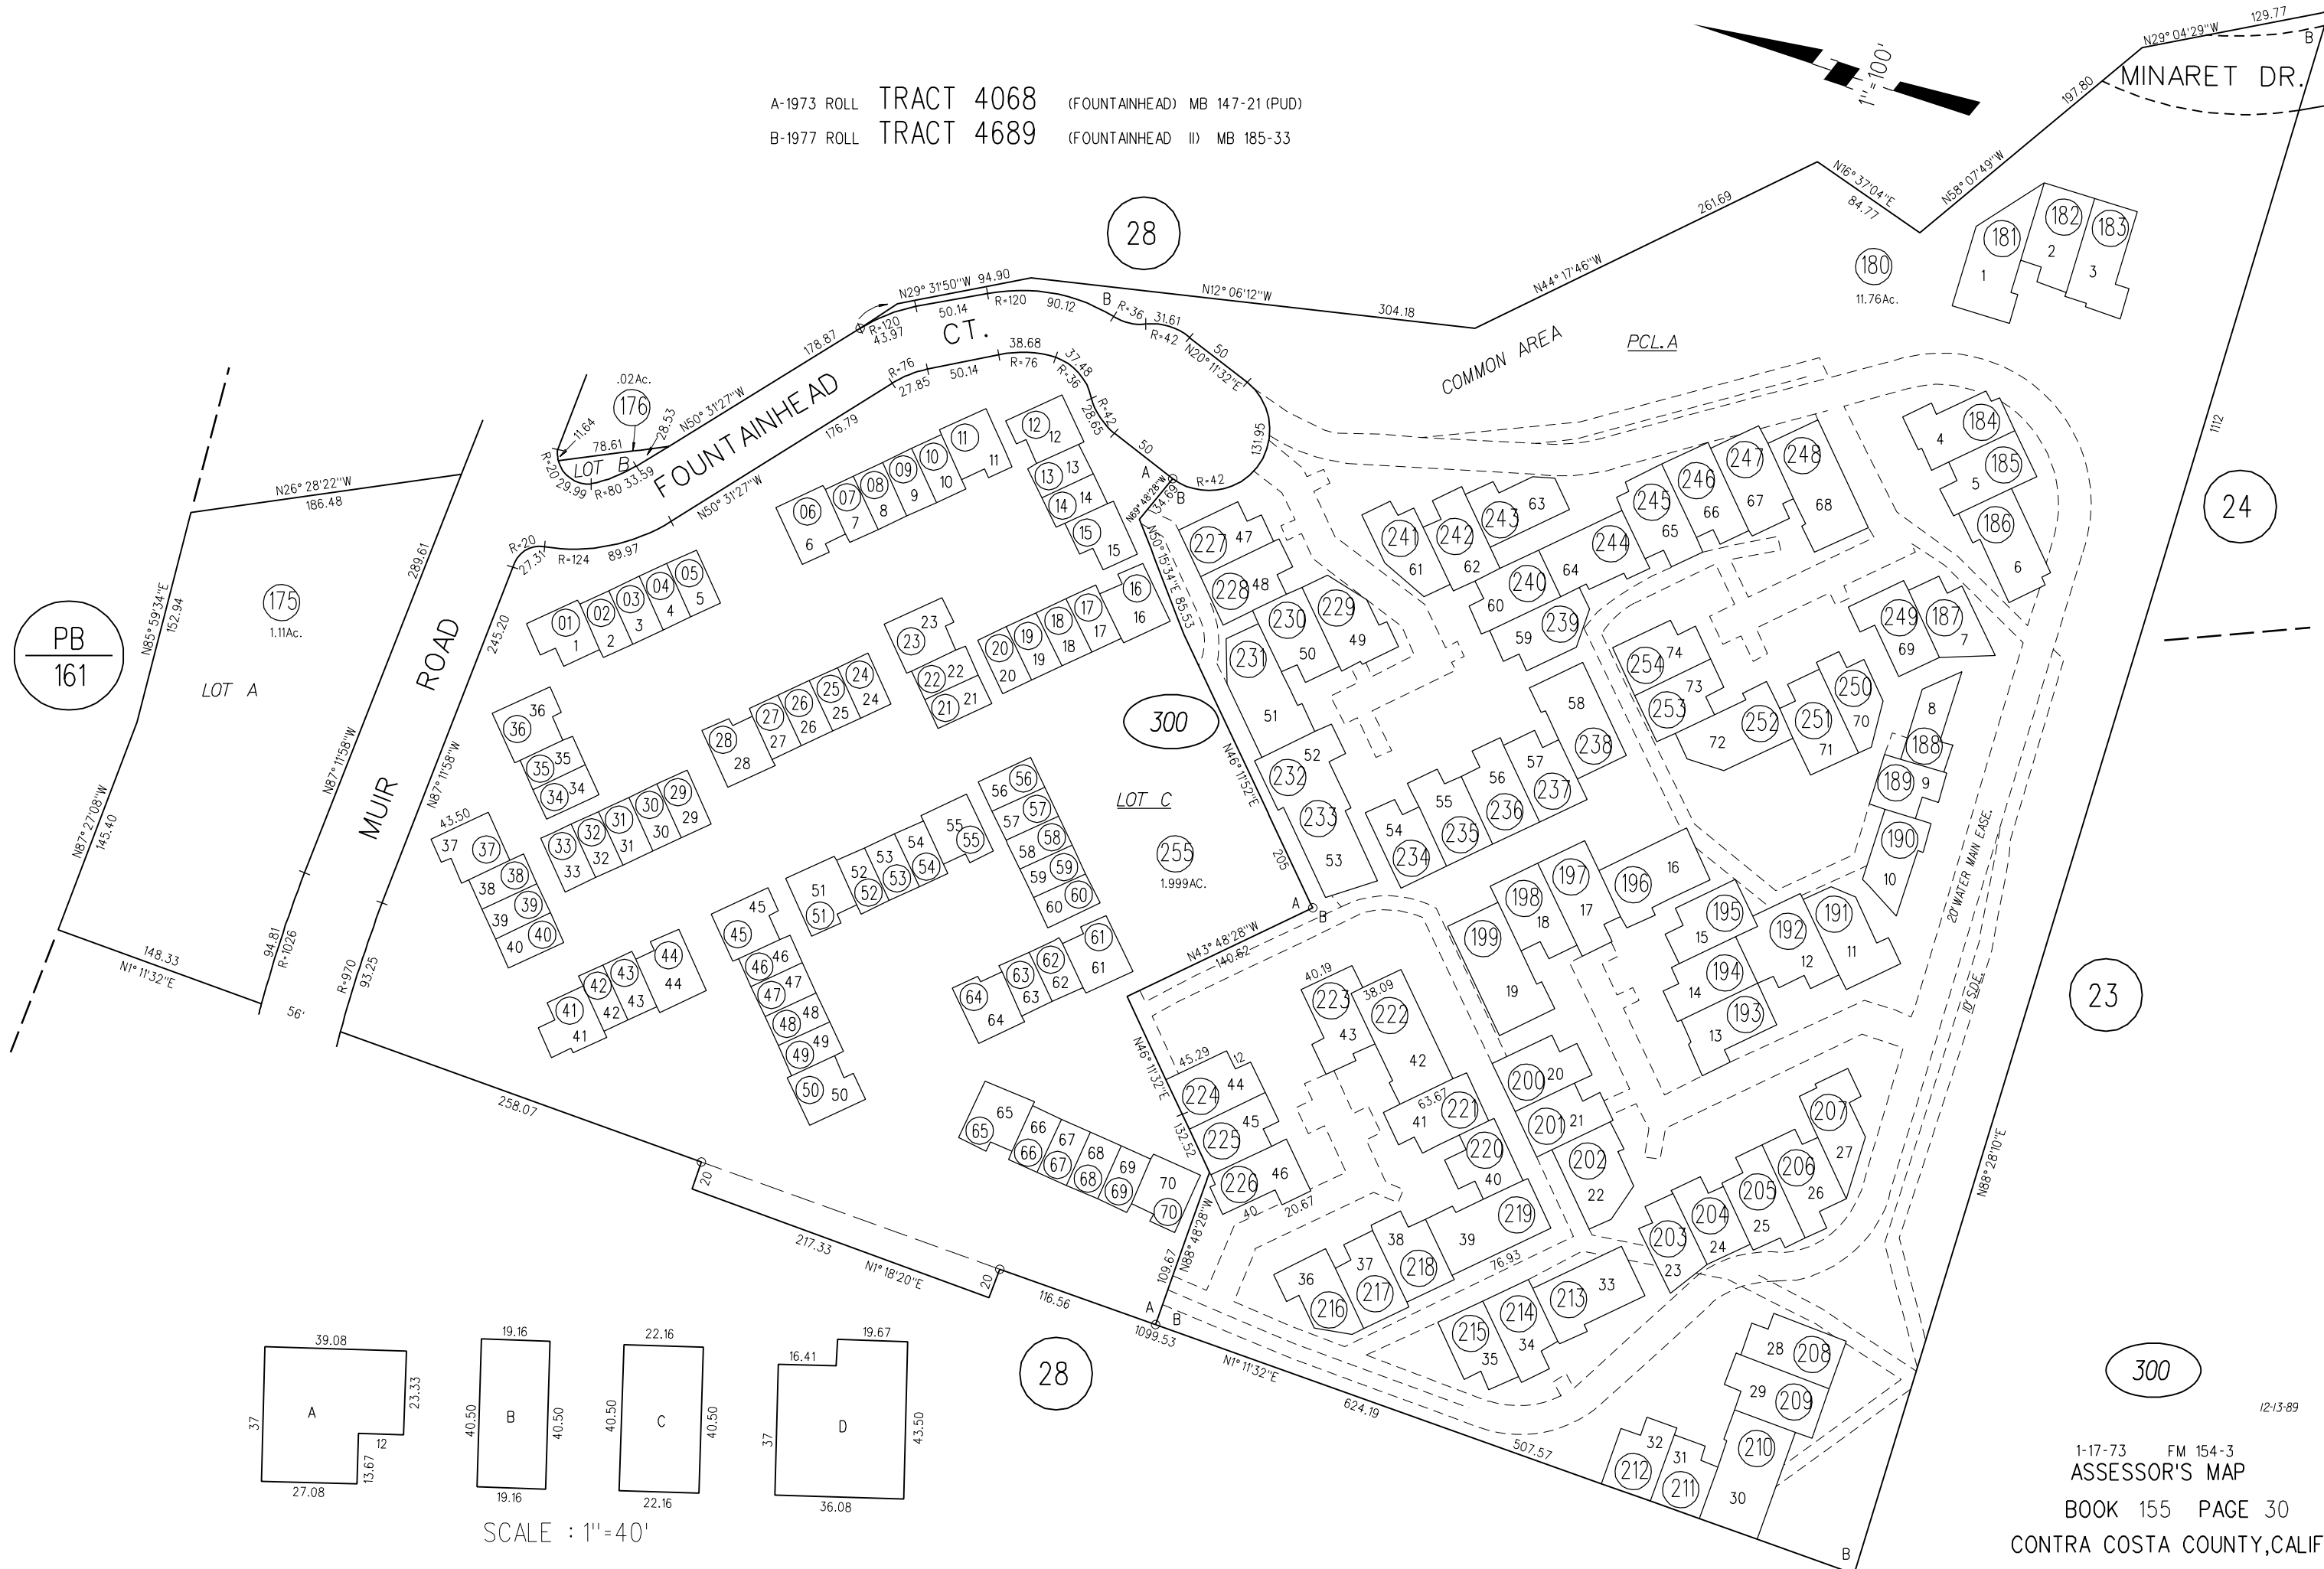

A-1973 ROLL TRACT 4068 (FOUNTAINHEAD) MB 147-21 (PUD)  
 B-1977 ROLL TRACT 4689 (FOUNTAINHEAD II) MB 185-33

PB  
161

SCALE : 1"=40'

12-13-89