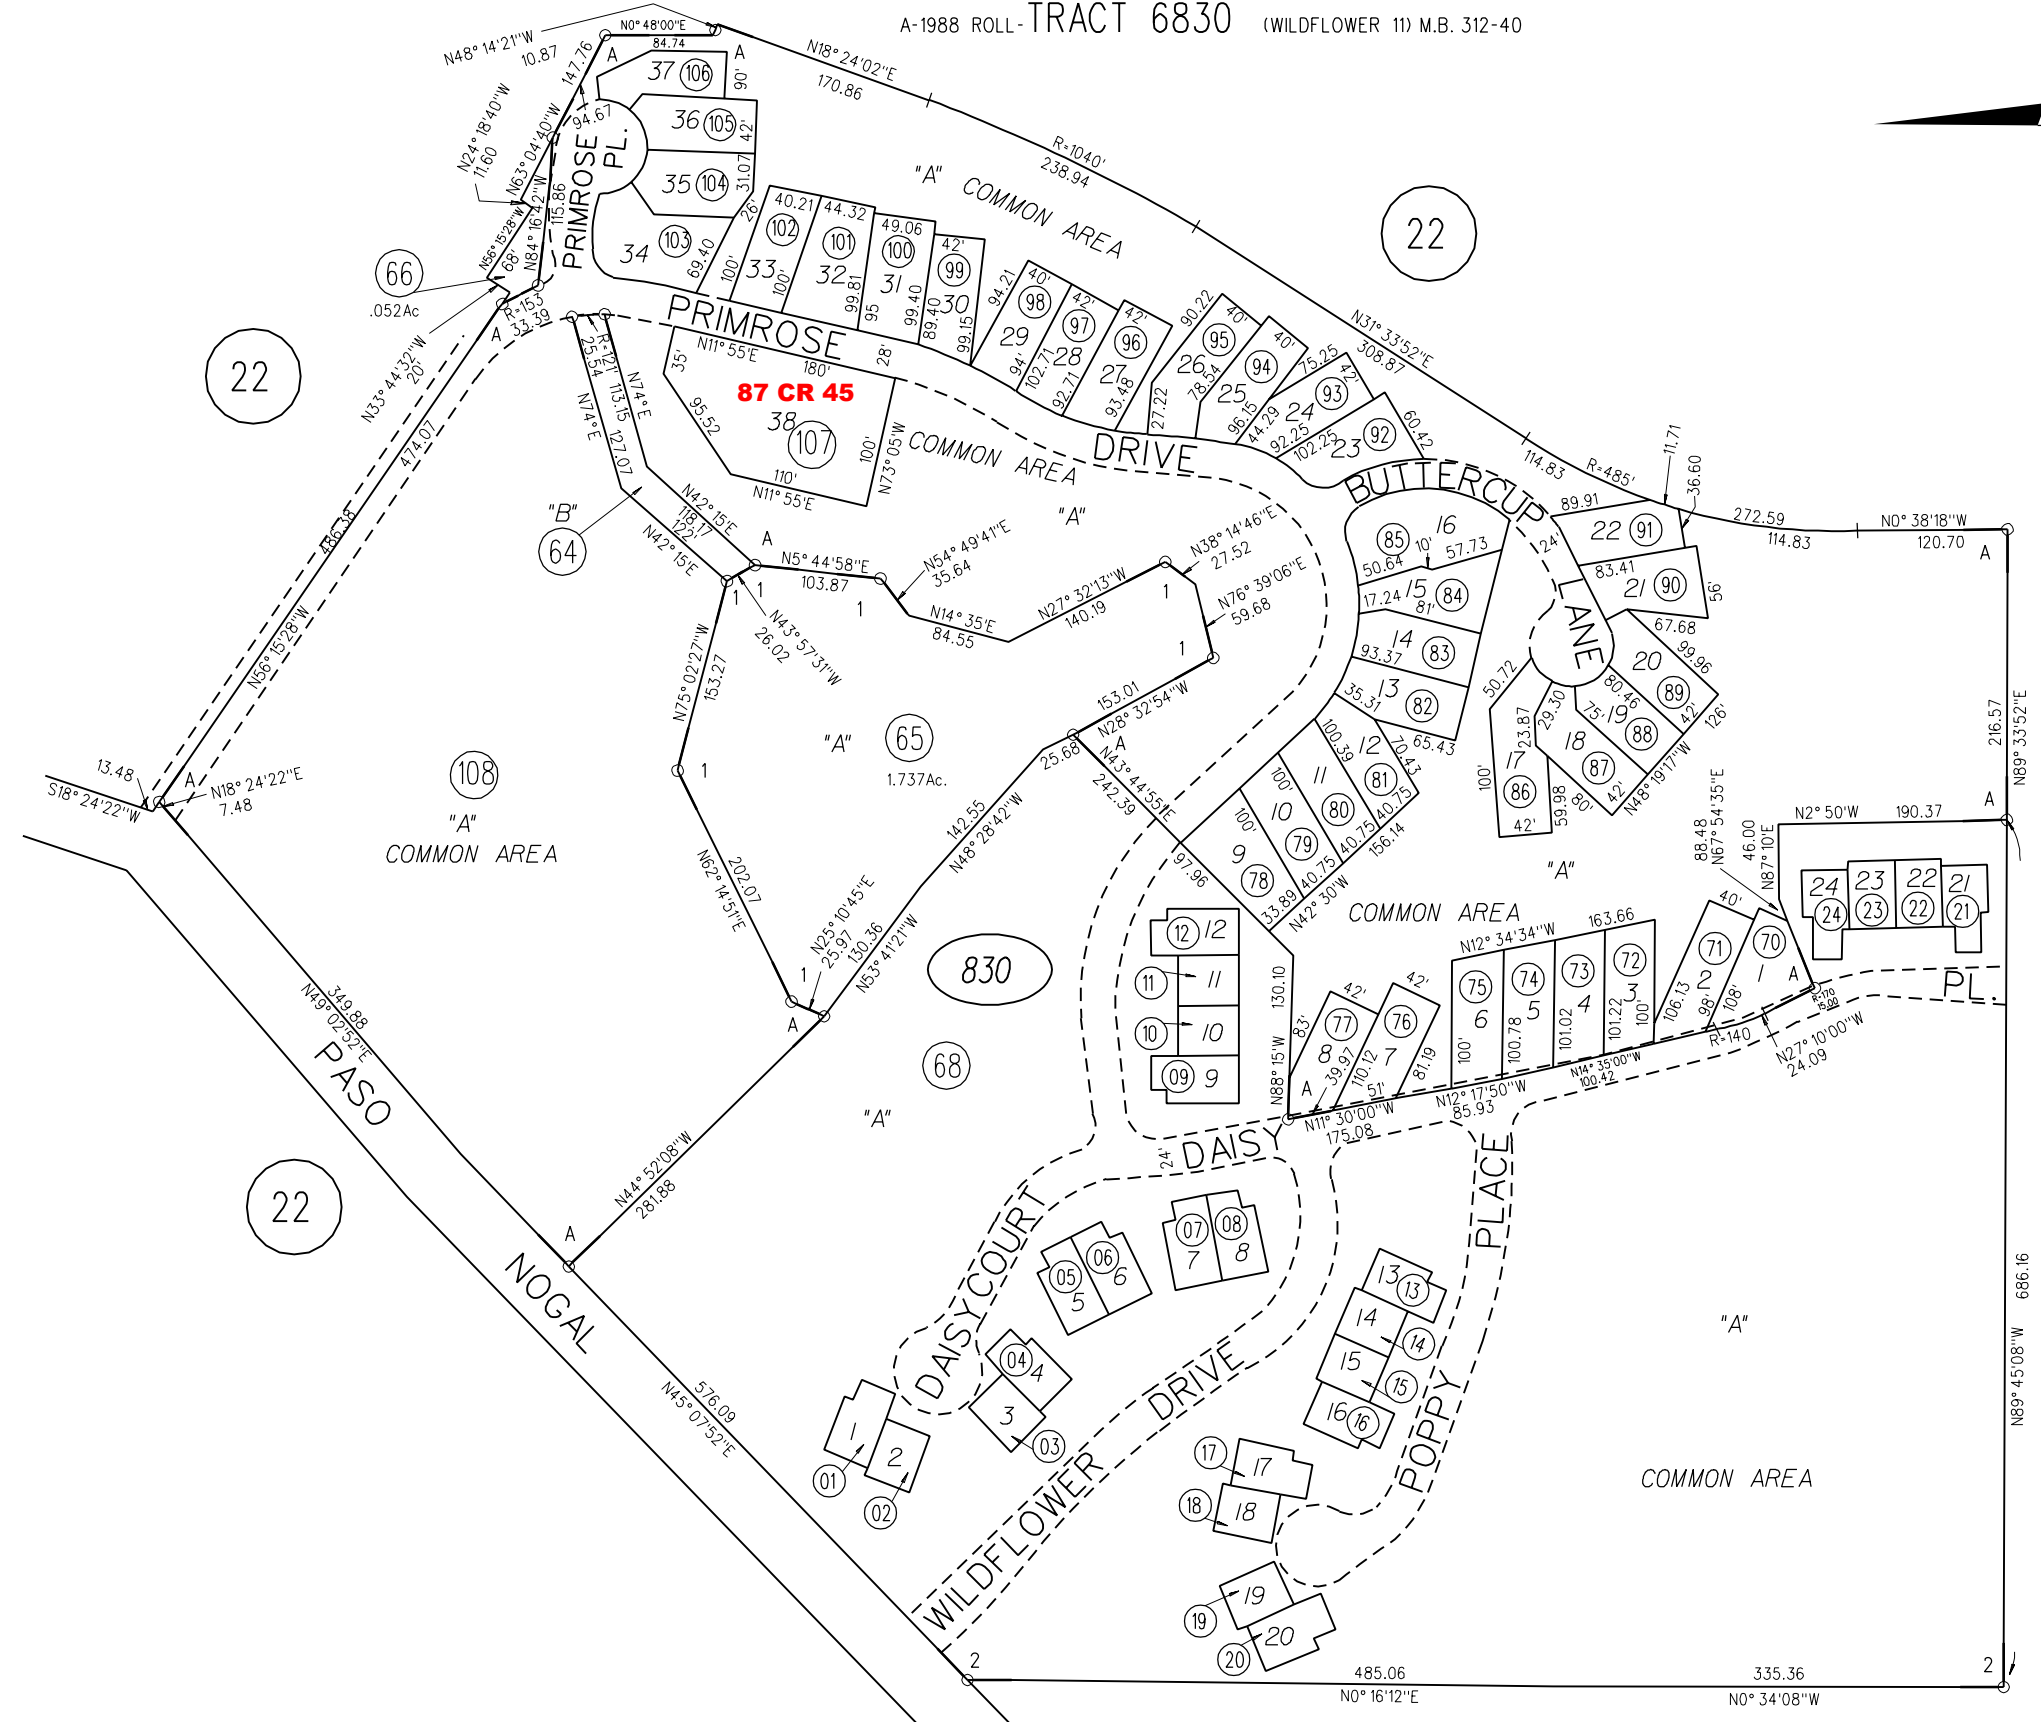

TRACT 5881 (COLINA NOGAL-SITE A) M.B. 269-33 P.U.D.  
 1- 84P.M.40&41 2-29-80  
 2- 124P.M.9&10 9-5-86  
 A-1988 ROLL-TRACT 6830 (WILDFLOWER 11) M.B. 312-40

22

22

108  
"A"  
COMMON AREA

830

22

P.B.  
152

830

13