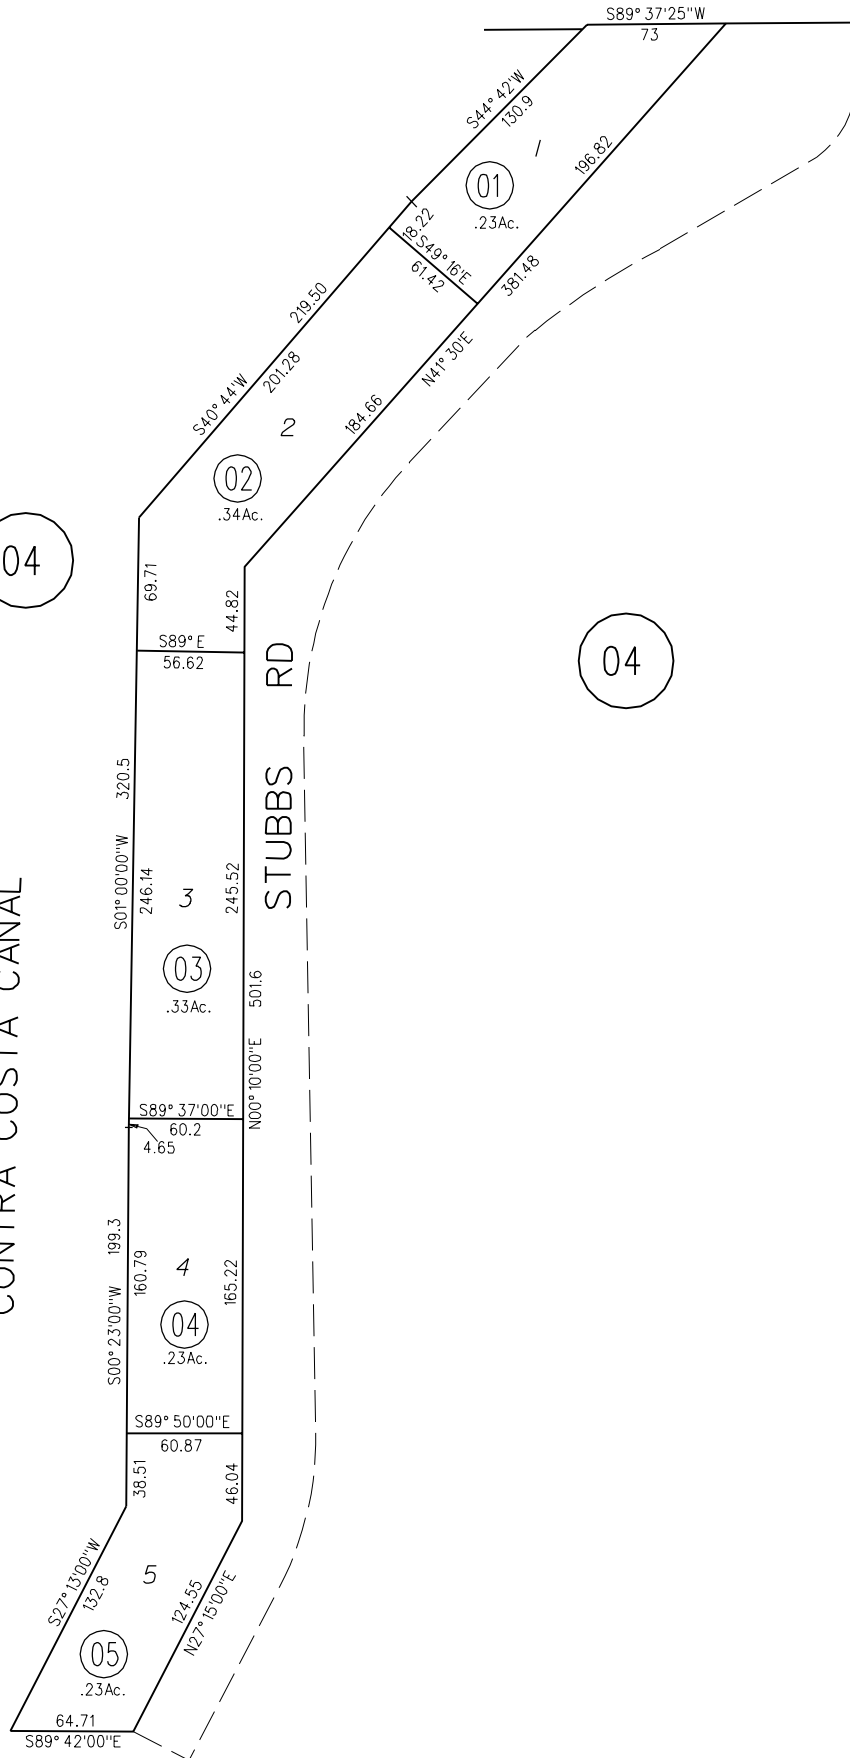

03

GOLF CLUB RD

BK
154

PASO NOGAL

04

CONTRA COSTA CANAL

STUBBS RD

04

DIABLO VALLEY
JUNIOR COLLEGE

NOTE: THIS MAP WAS PREPARED FOR ASSESSMENT PURPOSES ONLY. NO LIABILITY IS ASSUMED FOR THE ACCURACY OF THE INFORMATION DELINEATED HEREON. ASSESSOR'S PARCELS MAY NOT COMPLY WITH LOCAL LOT SPLIT OR BUILDING SITE ORDINANCES.

400