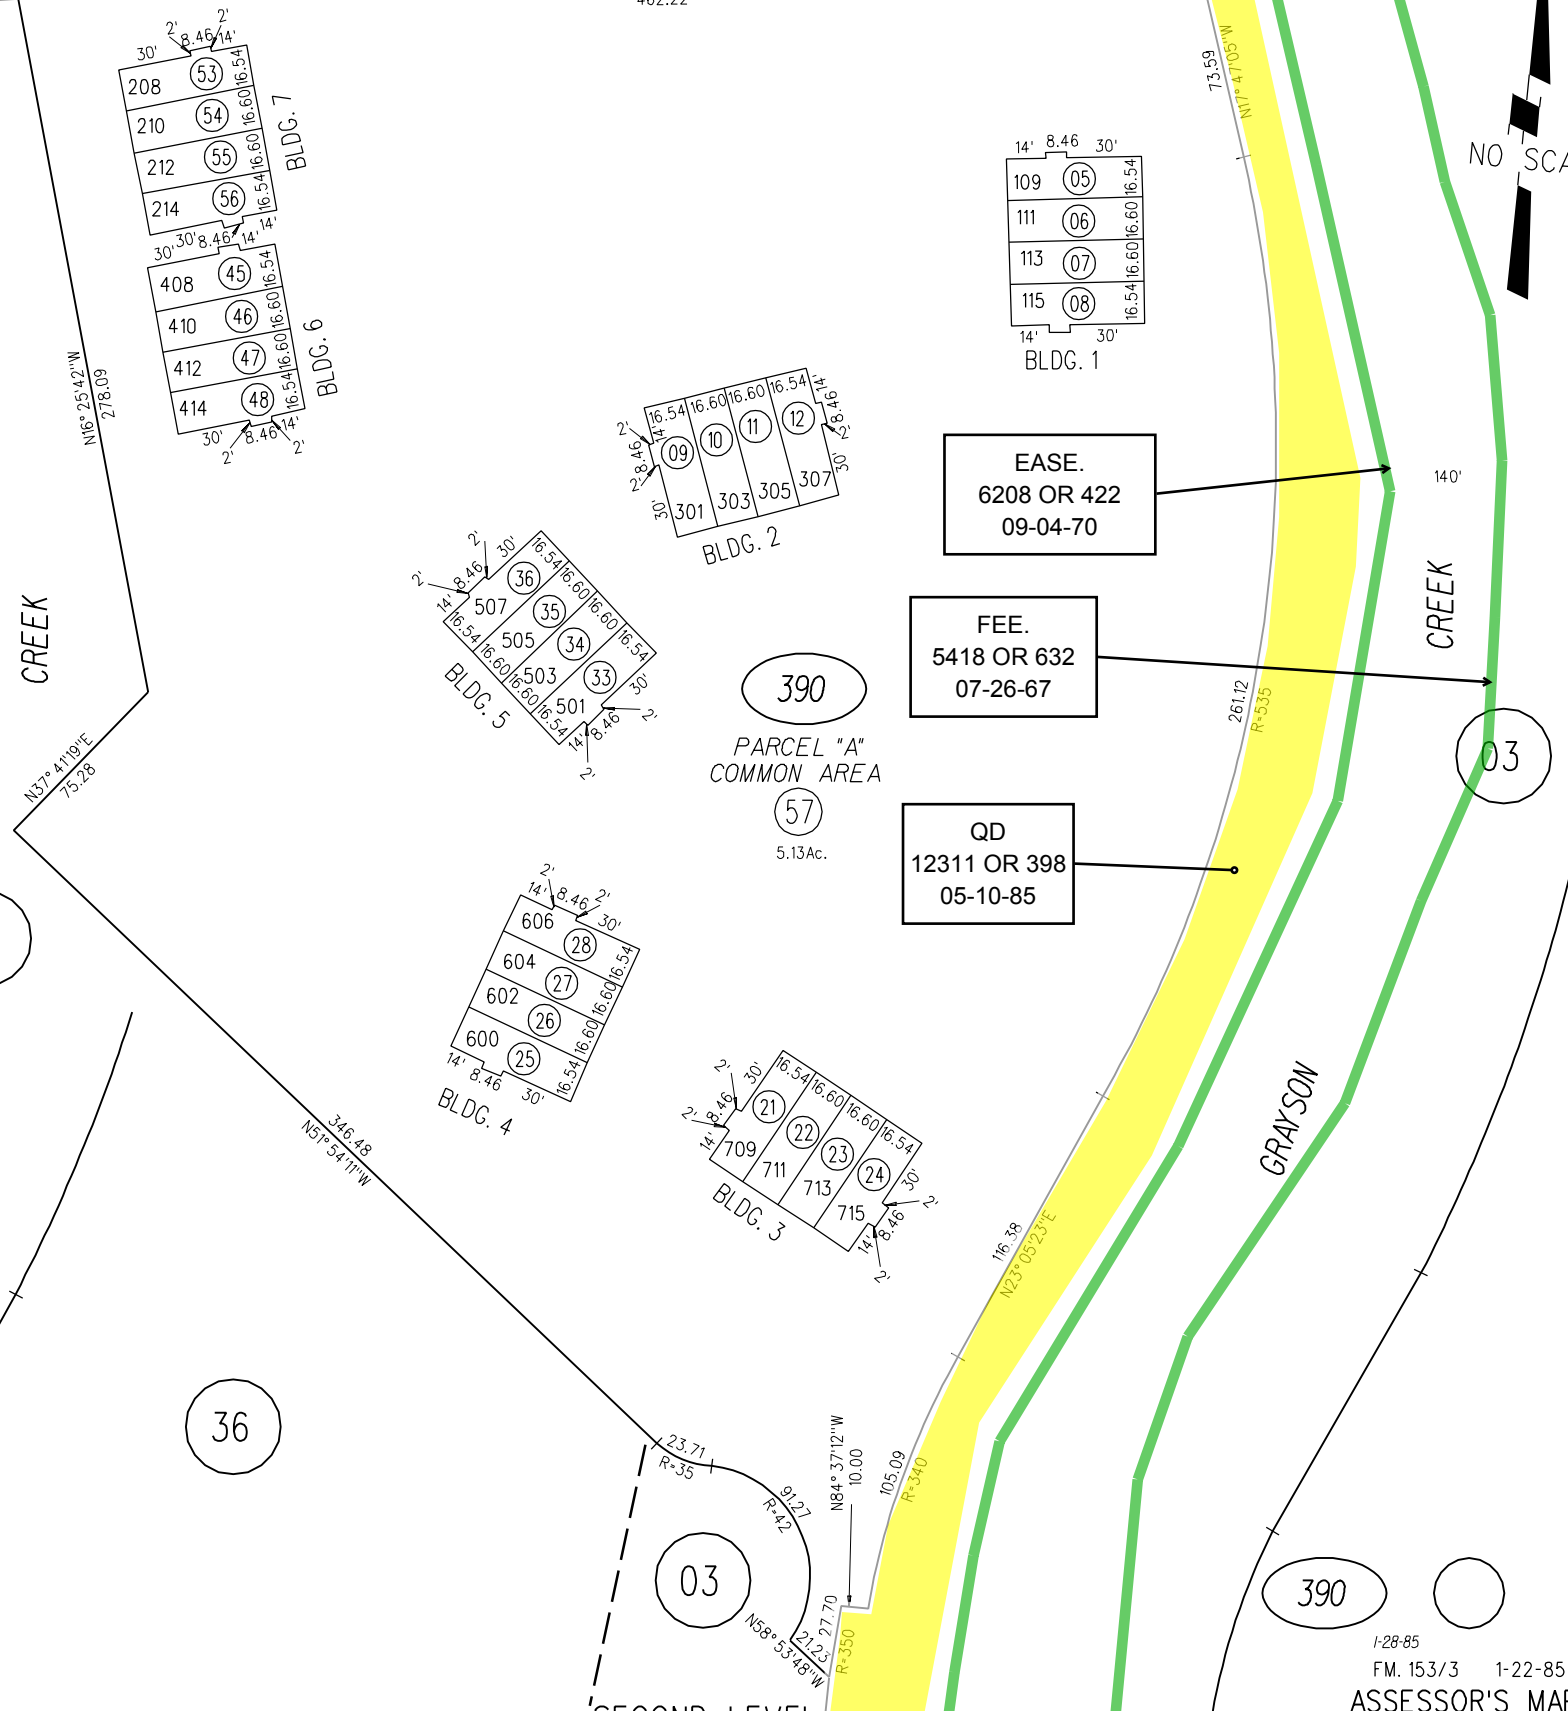

36

SCOTTSDALE ROAD

SCOTTSDALE ROAD

N83°10'24"E
462.22

NO SCALE

NOTE: THIS MAP WAS PREPARED FOR ASSESSMENT PURPOSES ONLY. NO LIABILITY IS ASSUMED FOR THE ACCURACY OF THE INFORMATION DELINEATED HEREON. ASSESSOR'S PARCELS MAY NOT COMPLY WITH LOCAL LOT SPLIT OR BUILDING SITE ORDINANCES.