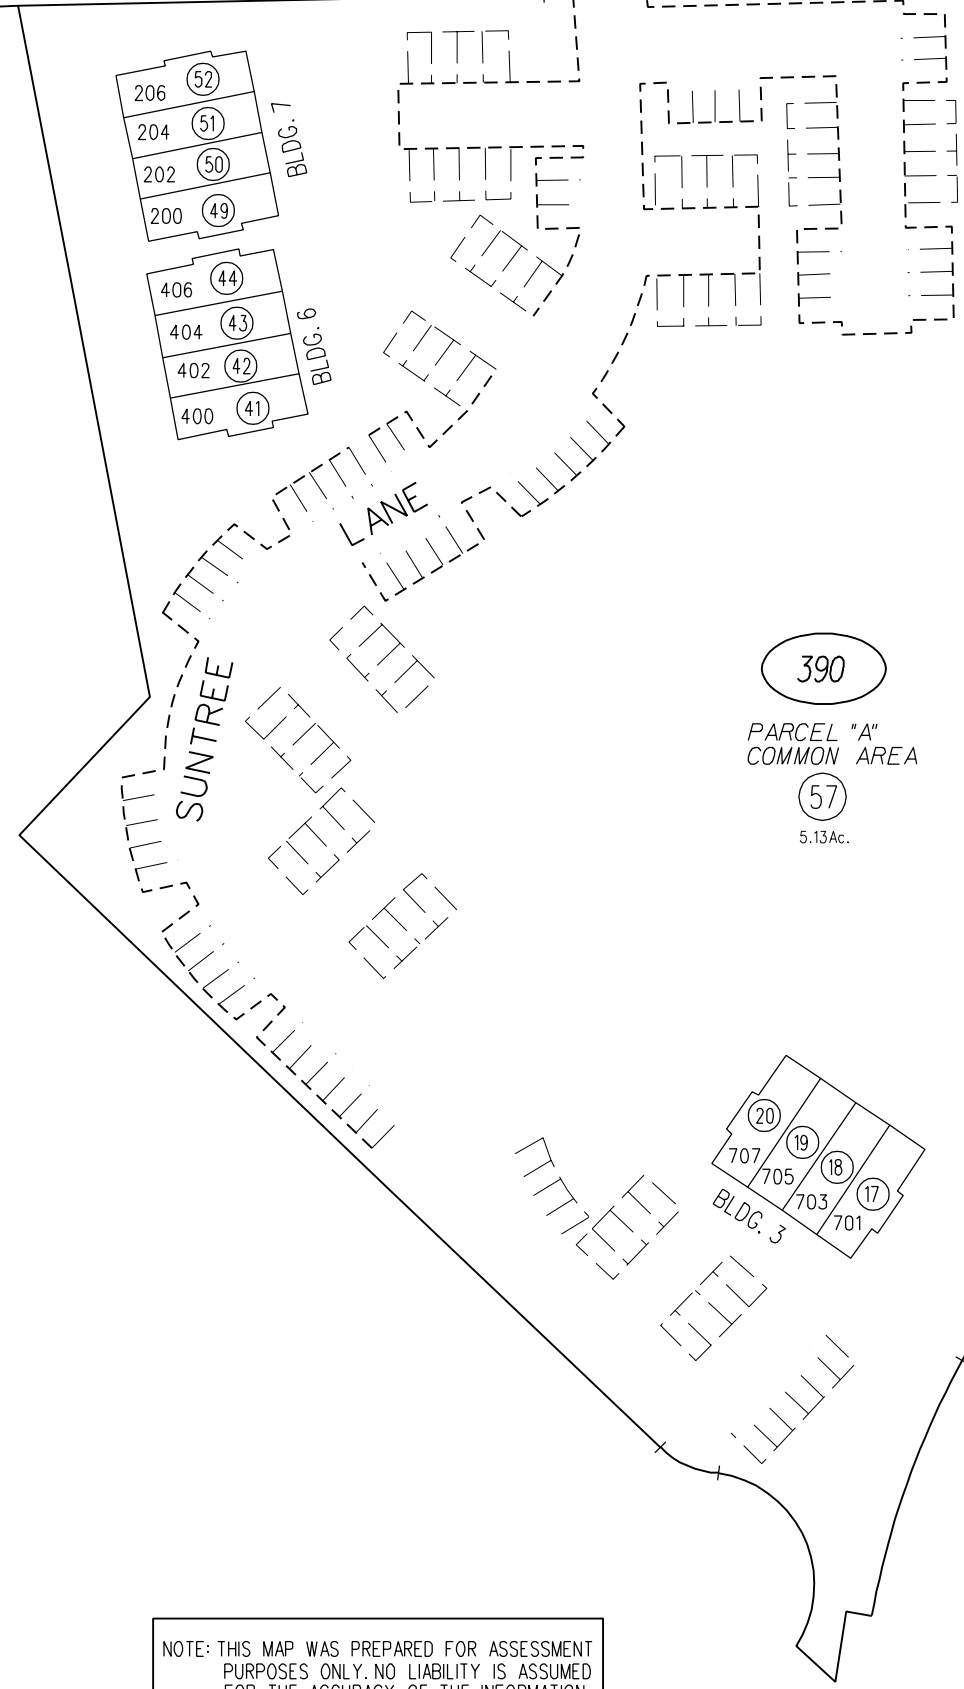

36

SCOTTSDALE ROAD

SCOTTSDALE ROAD

N83°10'24"E
462.22

NO SCALE

NOTE: THIS MAP WAS PREPARED FOR ASSESSMENT PURPOSES ONLY. NO LIABILITY IS ASSUMED FOR THE ACCURACY OF THE INFORMATION DELINEATED HEREON. ASSESSOR'S PARCELS MAY NOT COMPLY WITH LOCAL LOT SPLIT OR BUILDING SITE ORDINANCES.