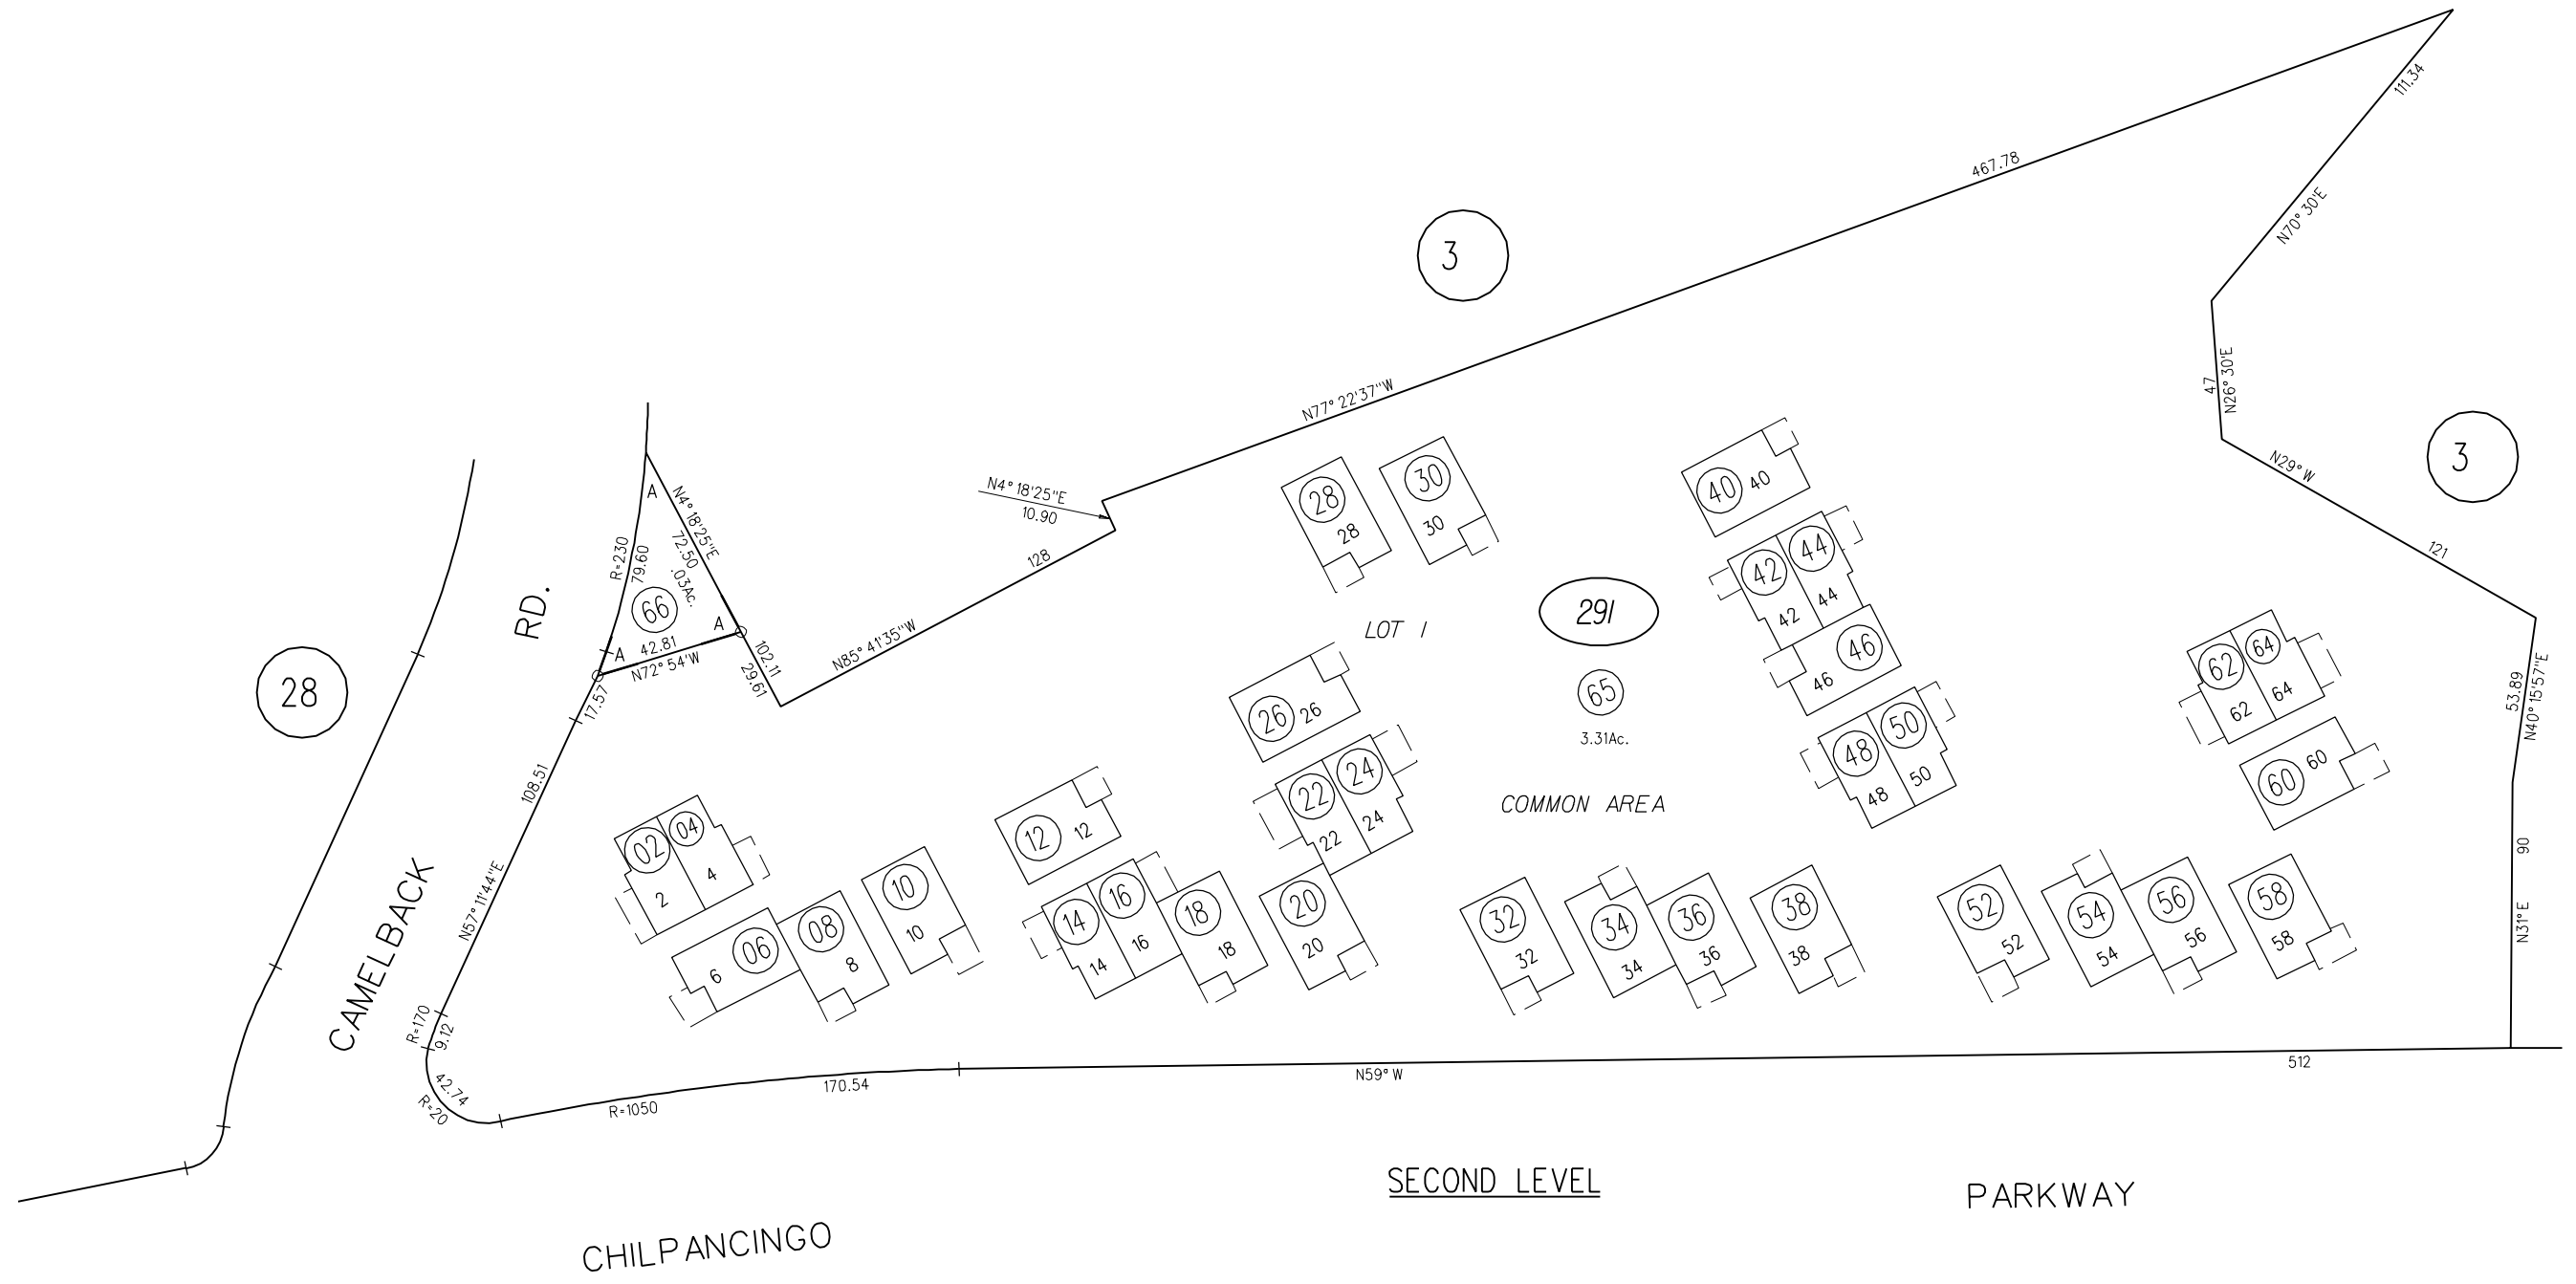

A- POR. RO MONTE DEL DIABLO
 1980 ROLL TRACT 5484 MB 228-50 (CONDO) CC & R'S 9499/37 8-23-79

NOTE: THIS MAP WAS PREPARED FOR ASSESSMENT PURPOSES ONLY. NO LIABILITY IS ASSUMED FOR THE ACCURACY OF THE INFORMATION DELINEATED HEREON. ASSESSOR'S PARCELS MAY NOT COMPLY WITH LOCAL LOT SPLIT OR BUILDING SITE ORDINANCES.