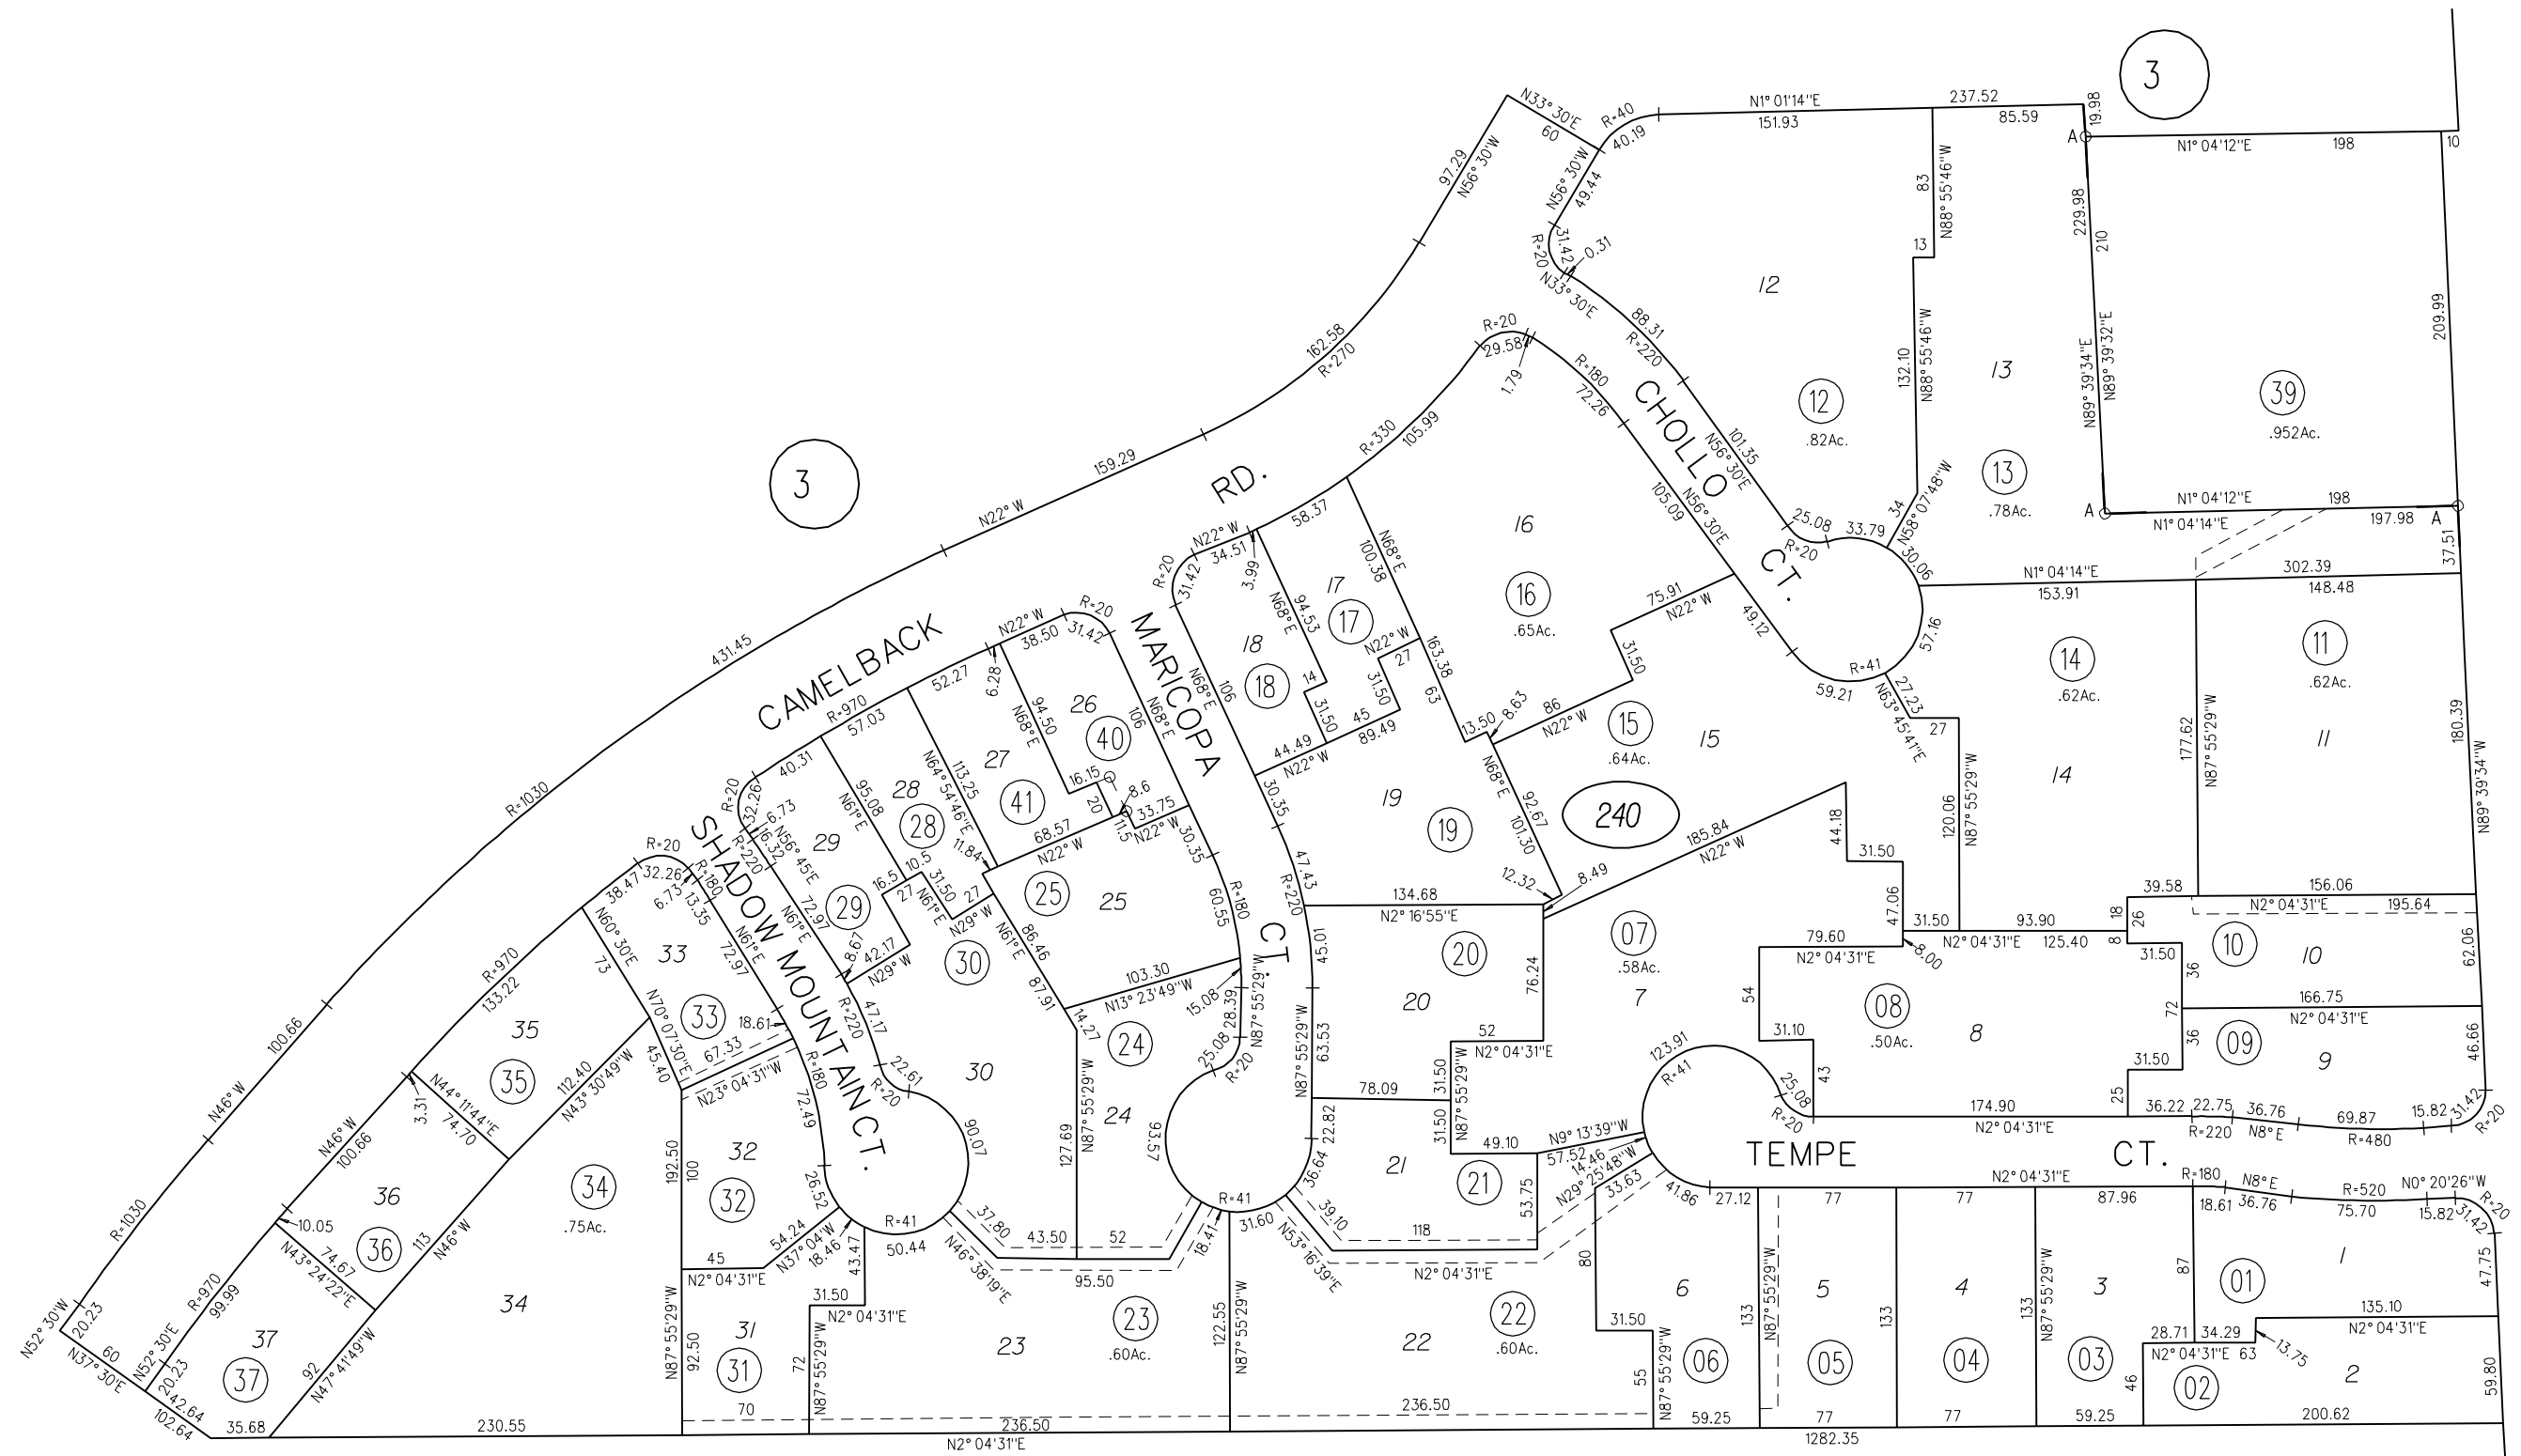

A-1970 ROLL TRACT 3878 M.B. 127-29
RO LAS JUNTAS

NOTE: THIS MAP WAS PREPARED FOR ASSESSMENT PURPOSES ONLY. NO LIABILITY IS ASSUMED FOR THE ACCURACY OF THE INFORMATION DELINEATED HEREON. ASSESSOR'S PARCELS MAY NOT COMPLY WITH LOCAL LOT SPLIT OR BUILDING SITE ORDINANCES.

3

240

3