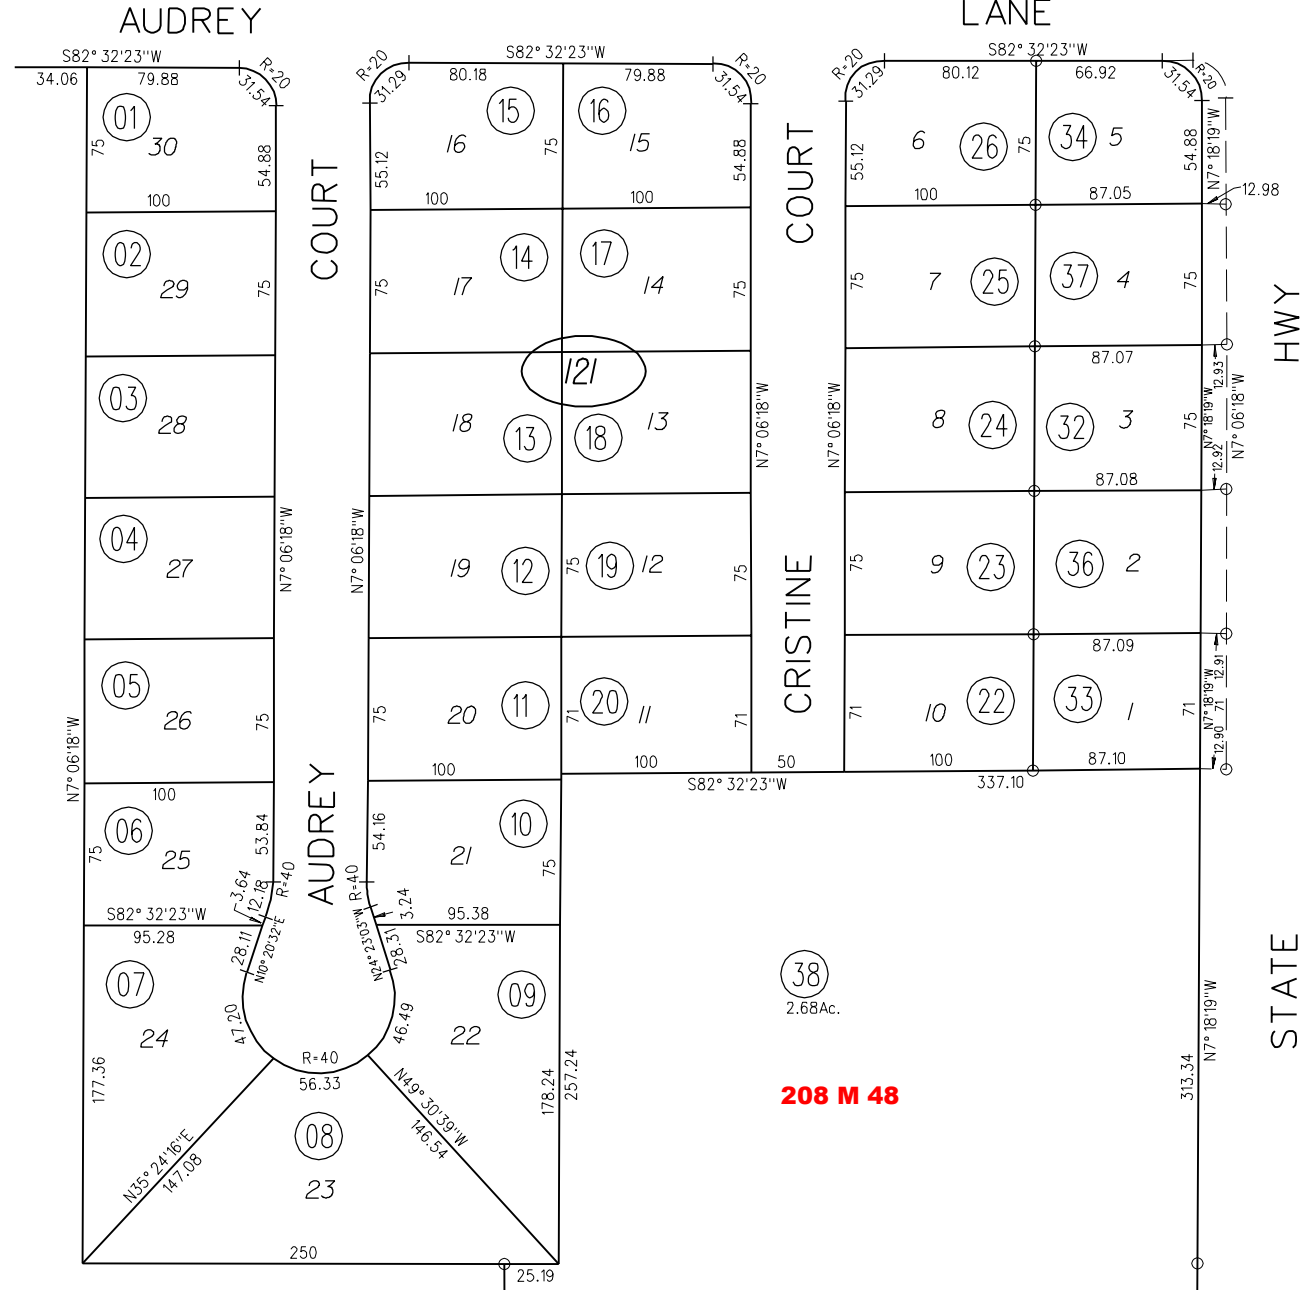

EL RANCHO DIABLO UNIT No. 1 M.B. 38-41
 RANCHO MONTE DEL DIABLO

10

11

13

NOTE: THIS MAP WAS PREPARED FOR ASSESSMENT PURPOSES ONLY. NO LIABILITY IS ASSUMED FOR THE ACCURACY OF THE INFORMATION DELINEATED HEREON. ASSESSOR'S PARCELS MAY NOT COMPLY WITH LOCAL LOT SPLIT OR BUILDING SITE ORDINANCES.

126

121

120