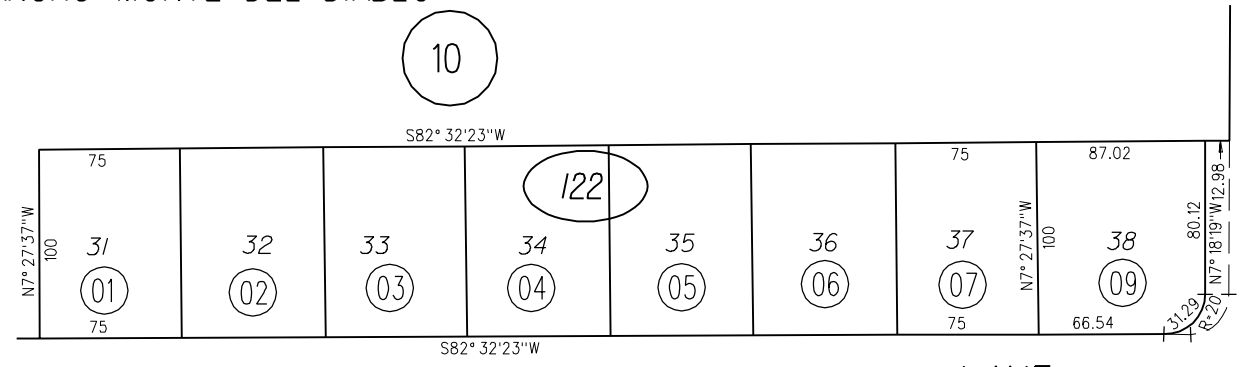

EL RANCHO DIABLO UNIT No. 1 M.B. 38-41
 RANCHO MONTE DEL DIABLO

10

11

13

NOTE: THIS MAP WAS PREPARED FOR ASSESSMENT PURPOSES ONLY. NO LIABILITY IS ASSUMED FOR THE ACCURACY OF THE INFORMATION DELINEATED HEREON. ASSESSOR'S PARCELS MAY NOT COMPLY WITH LOCAL LOT SPLIT OR BUILDING SITE ORDINANCES.