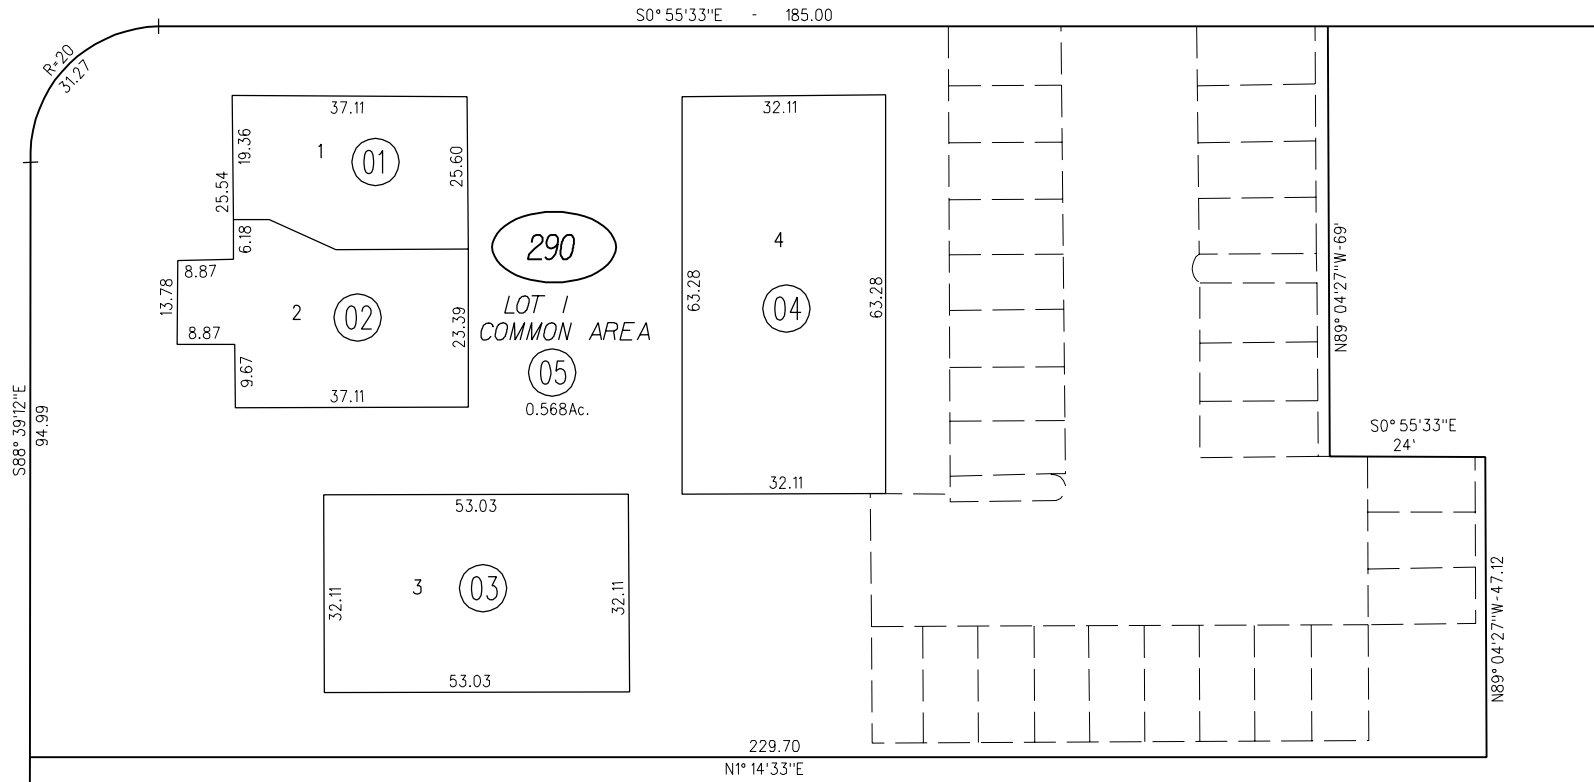

14

GREGORY LANE

SOUTH CODY LANE

17

NOTE: THIS MAP WAS PREPARED FOR ASSESSMENT PURPOSES ONLY. NO LIABILITY IS ASSUMED FOR THE ACCURACY OF THE INFORMATION DELINEATED HEREON. ASSESSOR'S PARCELS MAY NOT COMPLY WITH LOCAL LOT SPLIT OR BUILDING SITE ORDINANCES.