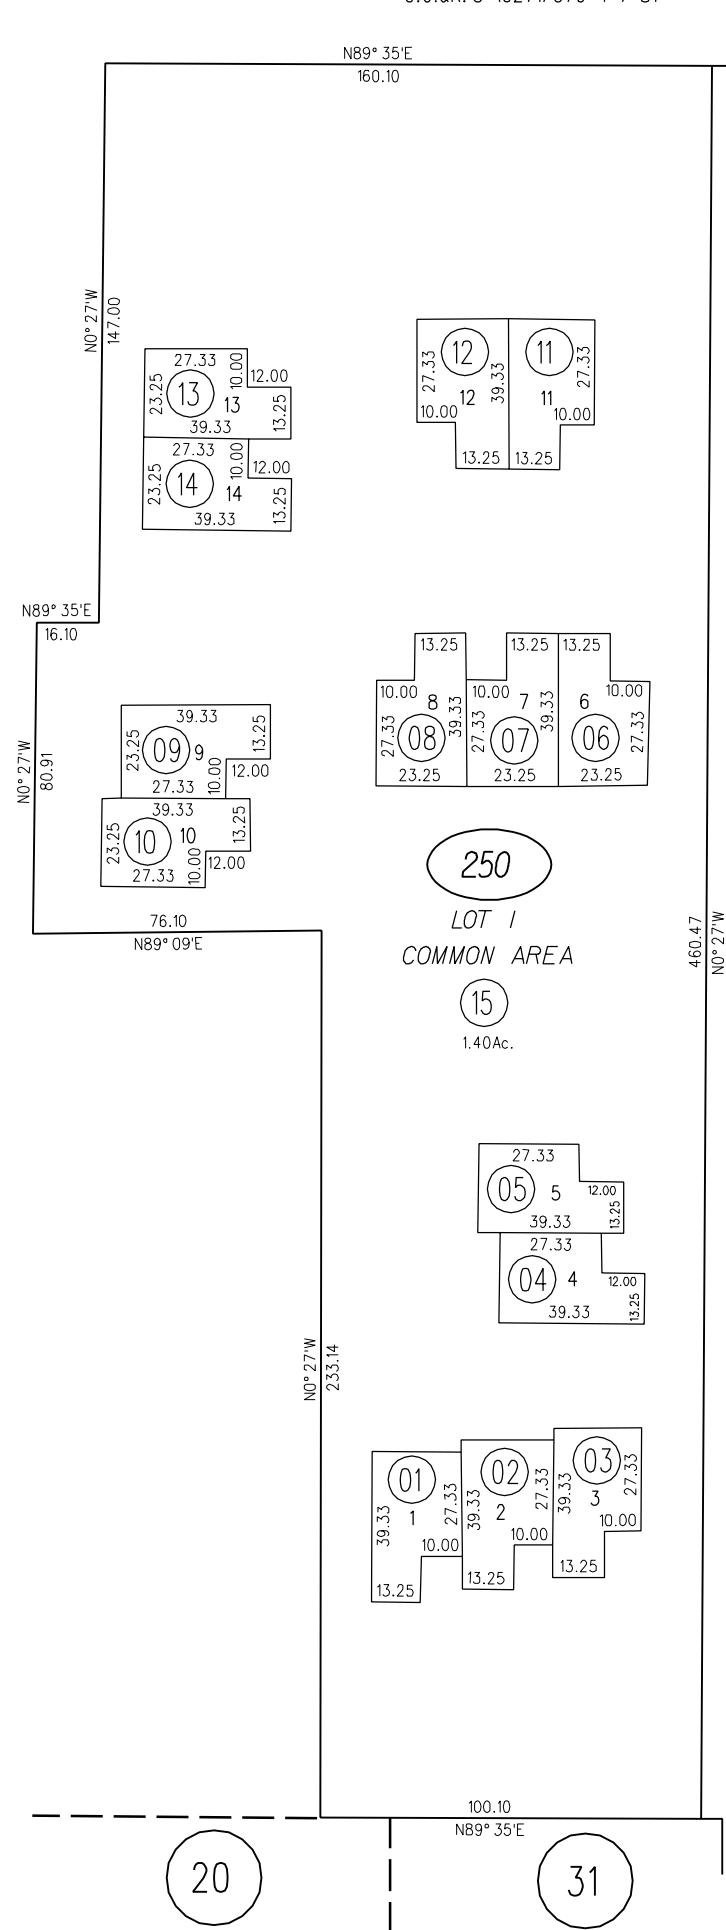

17

ROAD

CLEAVLAND

18

TRELANY RD

31

20

31

NOTE: THIS MAP WAS PREPARED FOR ASSESSMENT PURPOSES ONLY. NO LIABILITY IS ASSUMED FOR THE ACCURACY OF THE INFORMATION DELINEATED HEREON. ASSESSOR'S PARCELS MAY NOT COMPLY WITH LOCAL LOT SPLIT OR BUILDING SITE ORDINANCES.