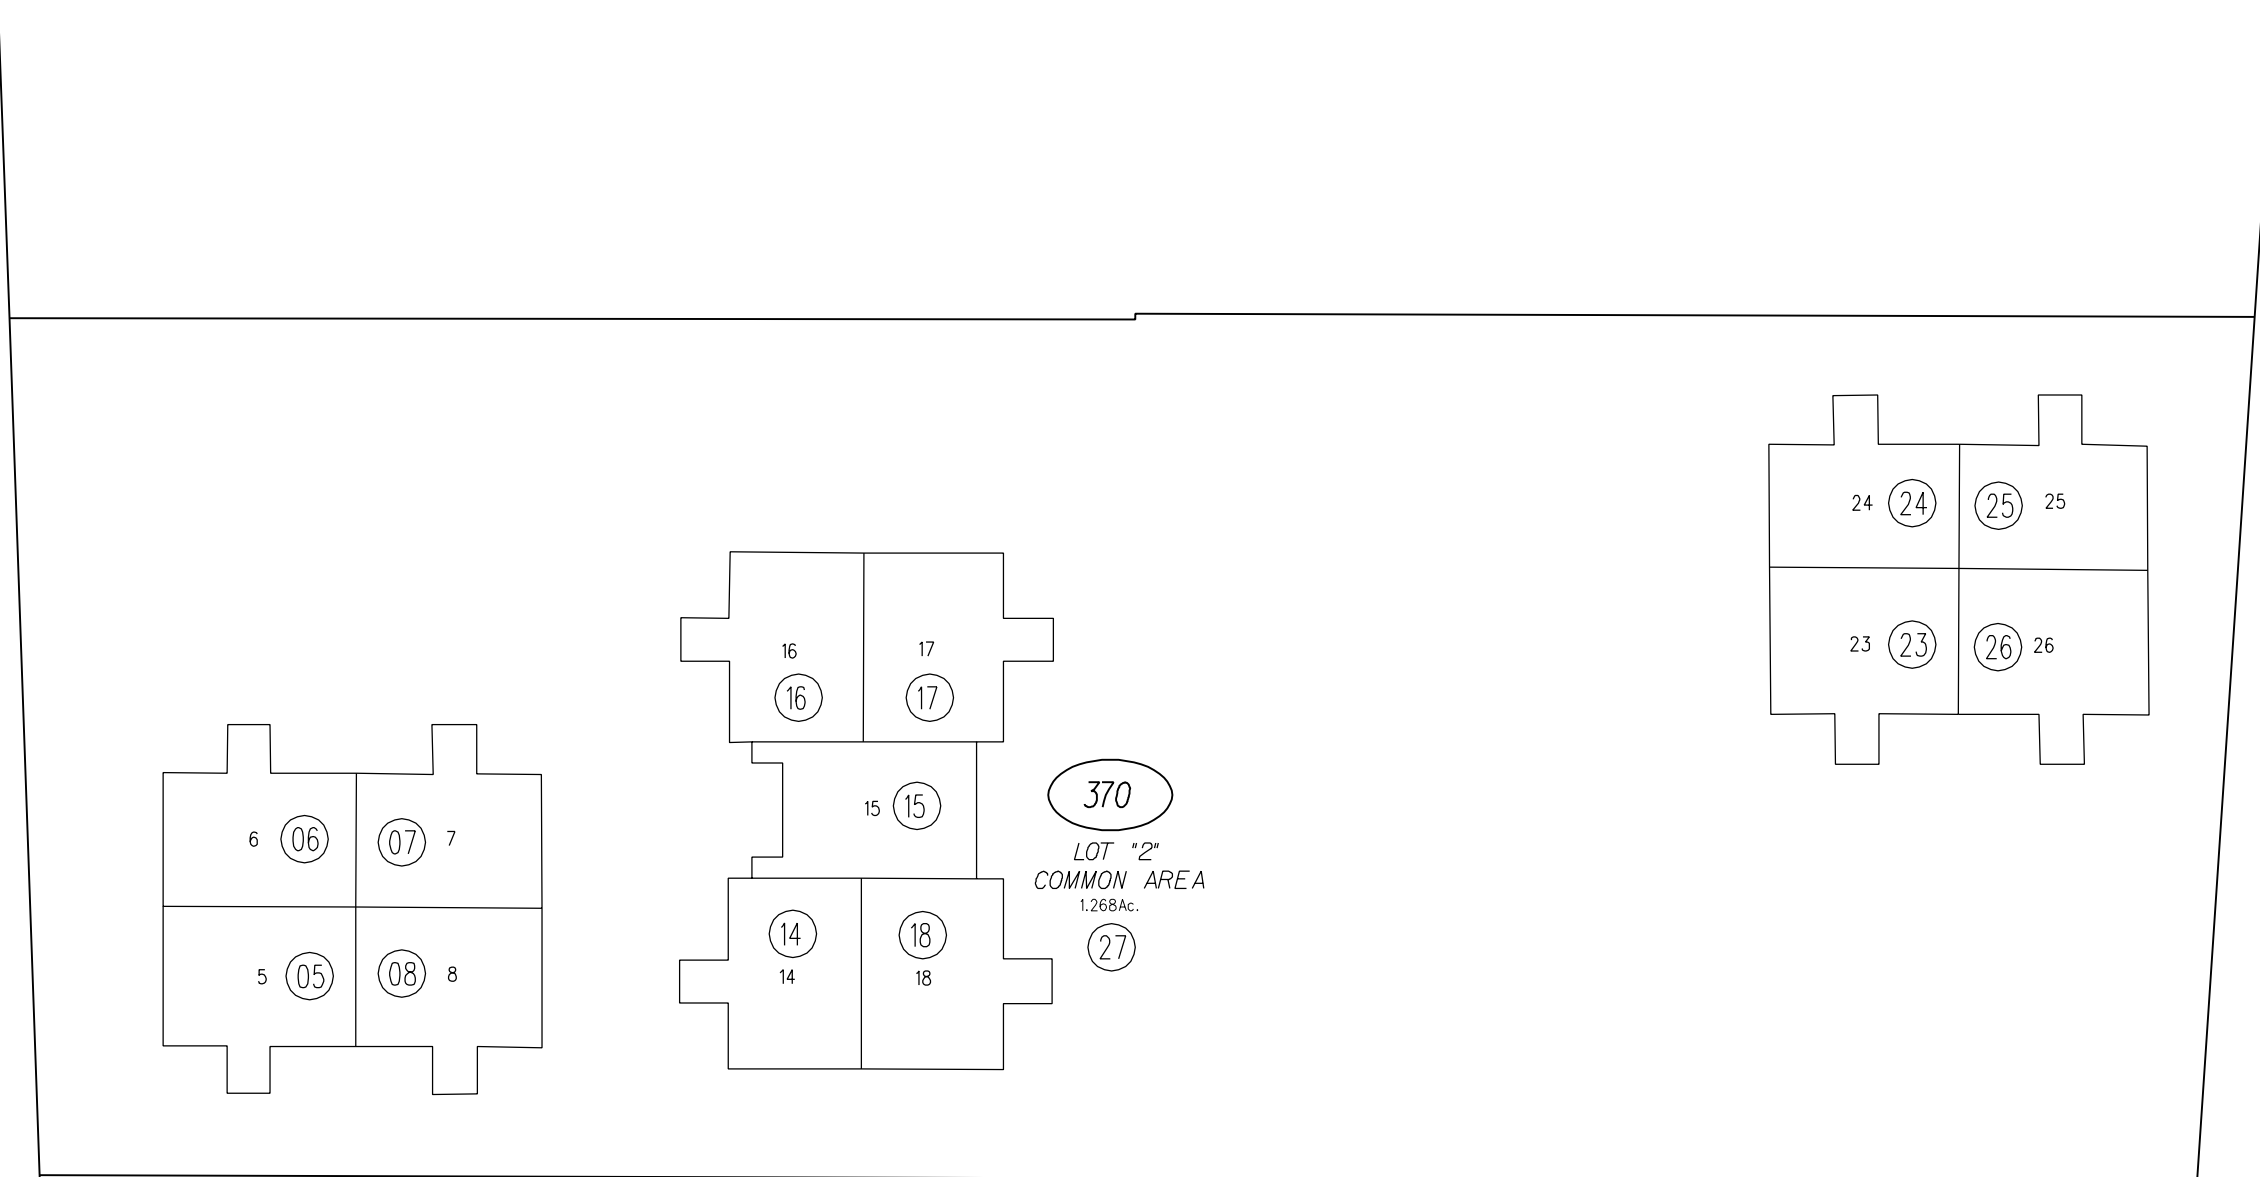

ROAD

PLEASANT HILL

CANAL

COSTA

CONTRA

SECOND LEVEL

NOTE: THIS MAP WAS PREPARED FOR ASSESSMENT PURPOSES ONLY. NO LIABILITY IS ASSUMED FOR THE ACCURACY OF THE INFORMATION DELINEATED HEREON. ASSESSOR'S PARCELS MAY NOT COMPLY WITH LOCAL LOT SPLIT OR BUILDING SITE ORDINANCES.

370 ○

FM.149/01 12-18-81

ASSESSOR'S MAP

BOOK 149 PAGE 375-2

¼ CONTRA COSTA COUNTY, CALIF.