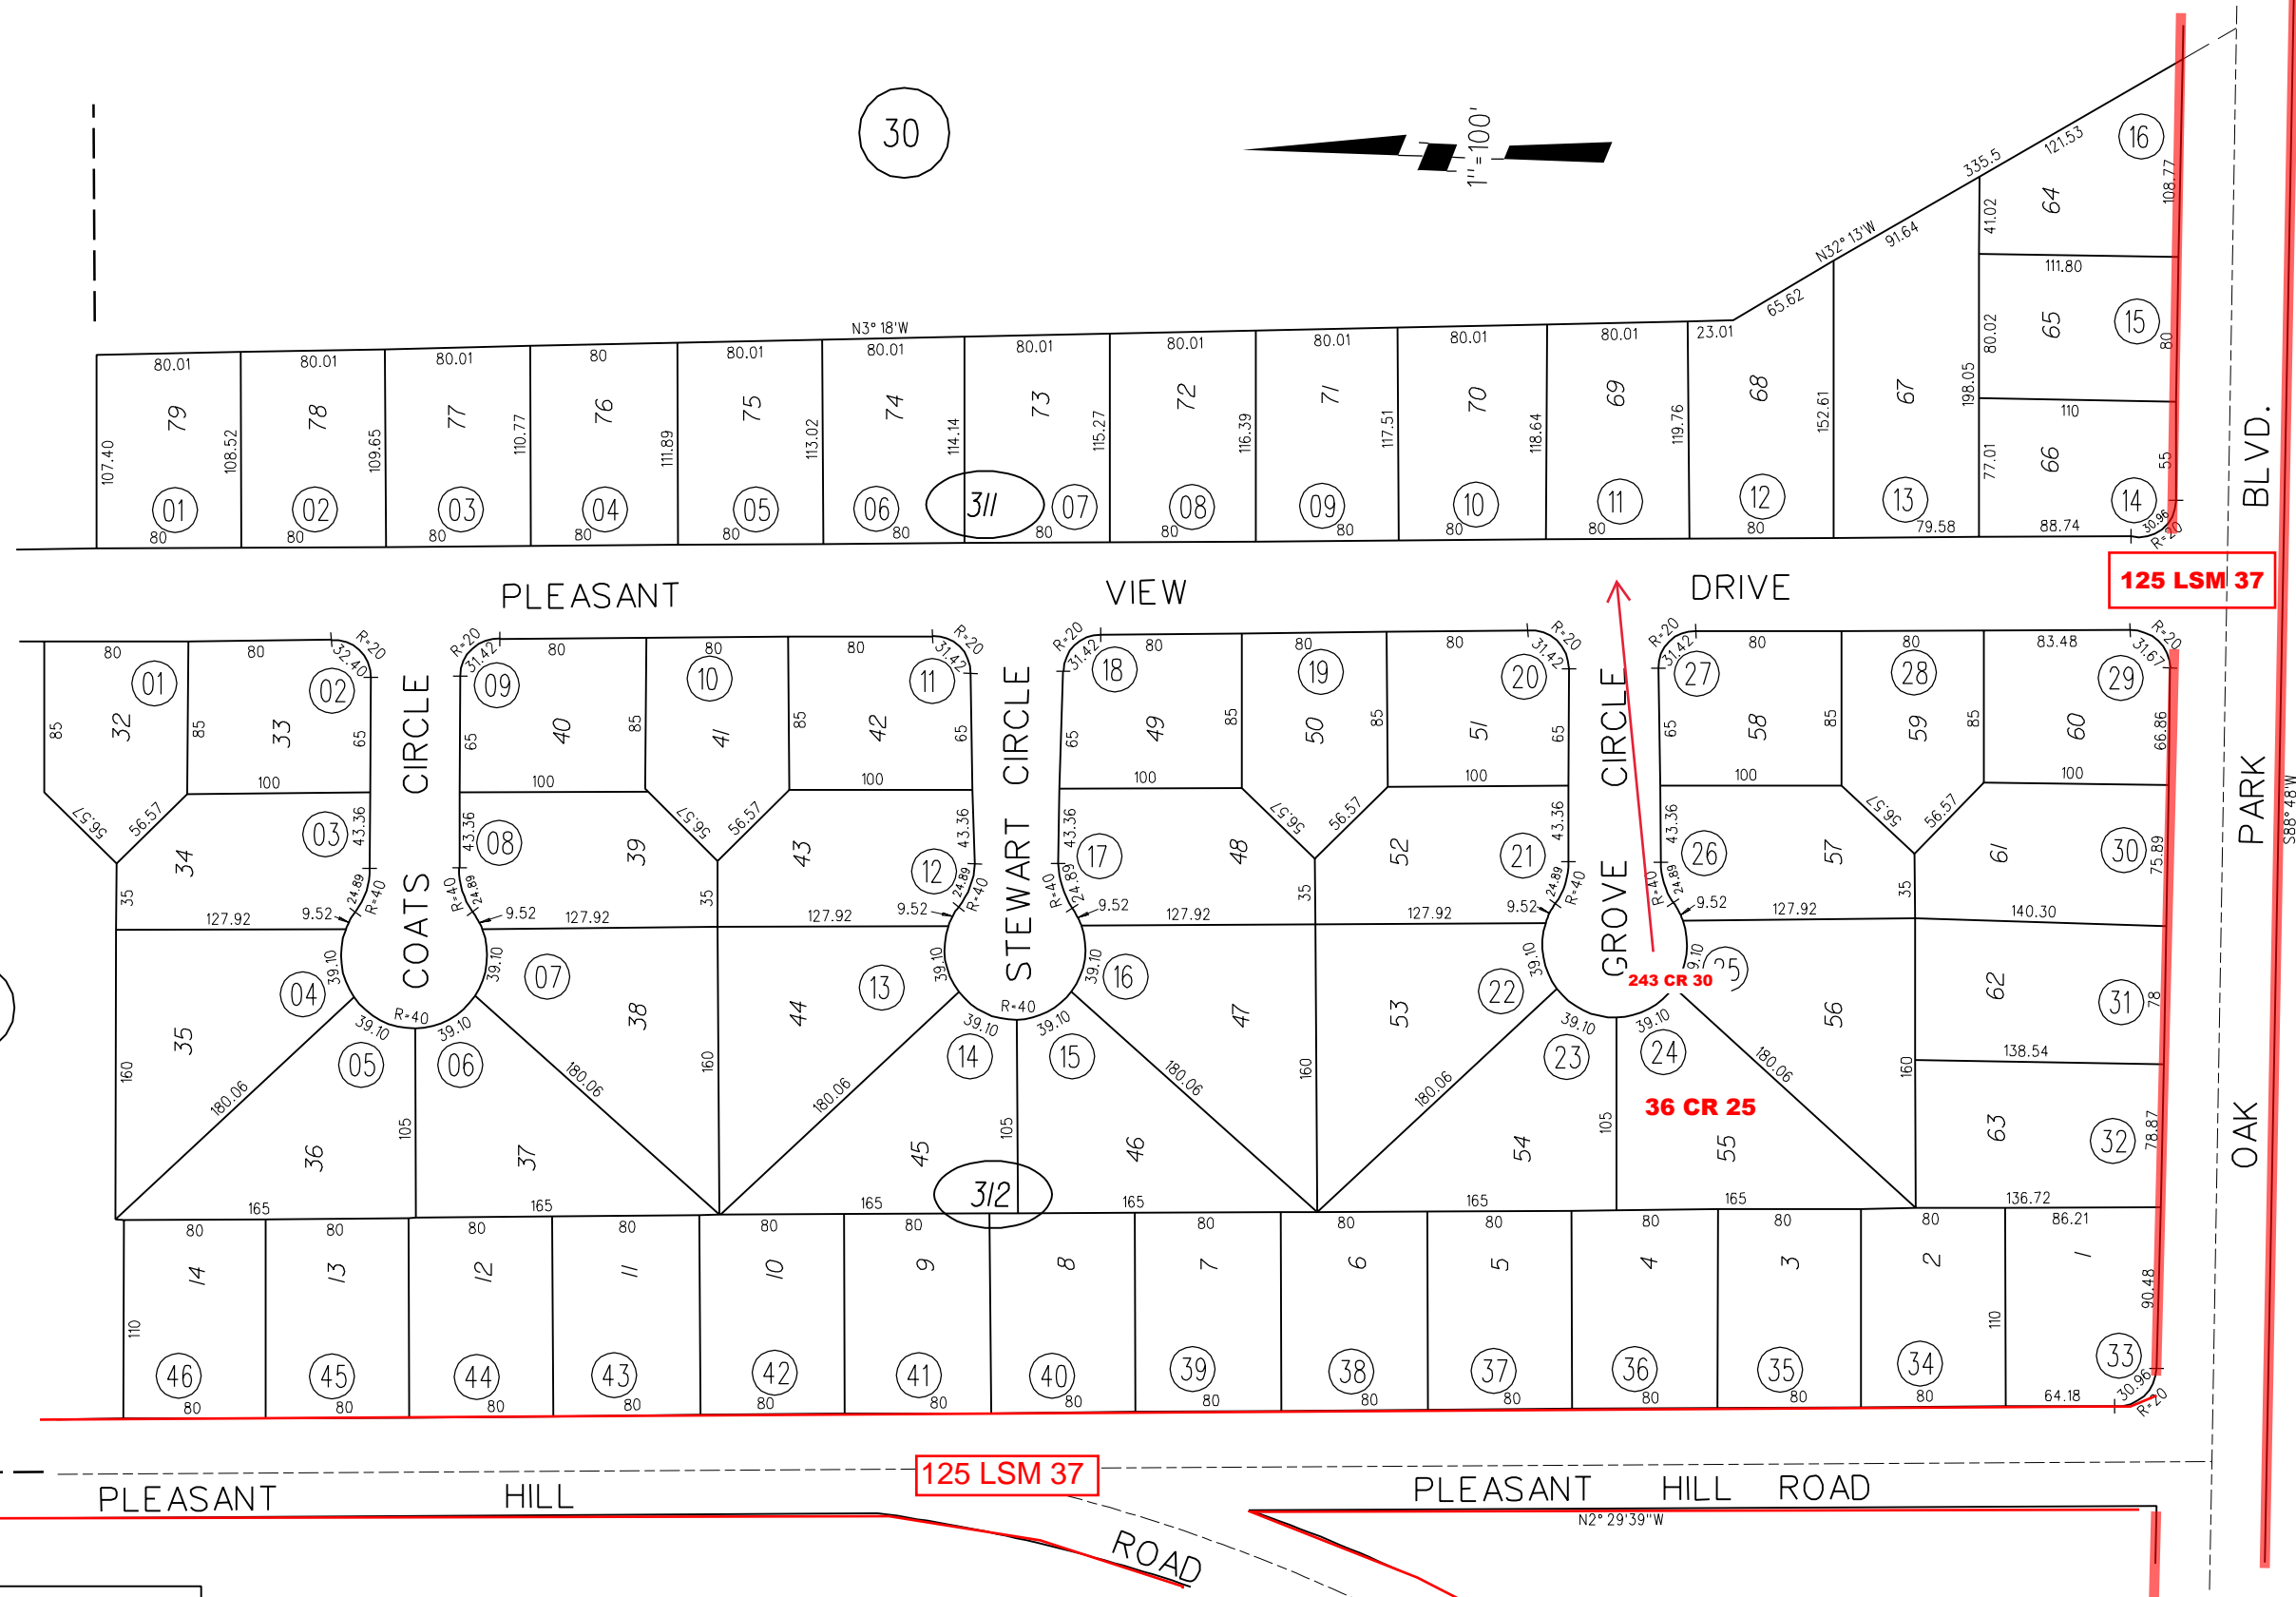

PLEASANT VIEW HOMES UNIT NO. 1

30

125 LSM 37

BLVD.

PARK

OAK

P B
170

19

125 LSM 37

PLEASANT HILL ROAD

N2° 29' 39" W

NOTE: THIS MAP WAS PREPARED FOR ASSESSMENT PURPOSES ONLY. NO LIABILITY IS ASSUMED FOR THE ACCURACY OF THE INFORMATION DELINEATED HEREON. ASSESSOR'S PARCELS MAY NOT COMPLY WITH LOCAL LOT SPLIT OR BUILDING SITE ORDINANCES.