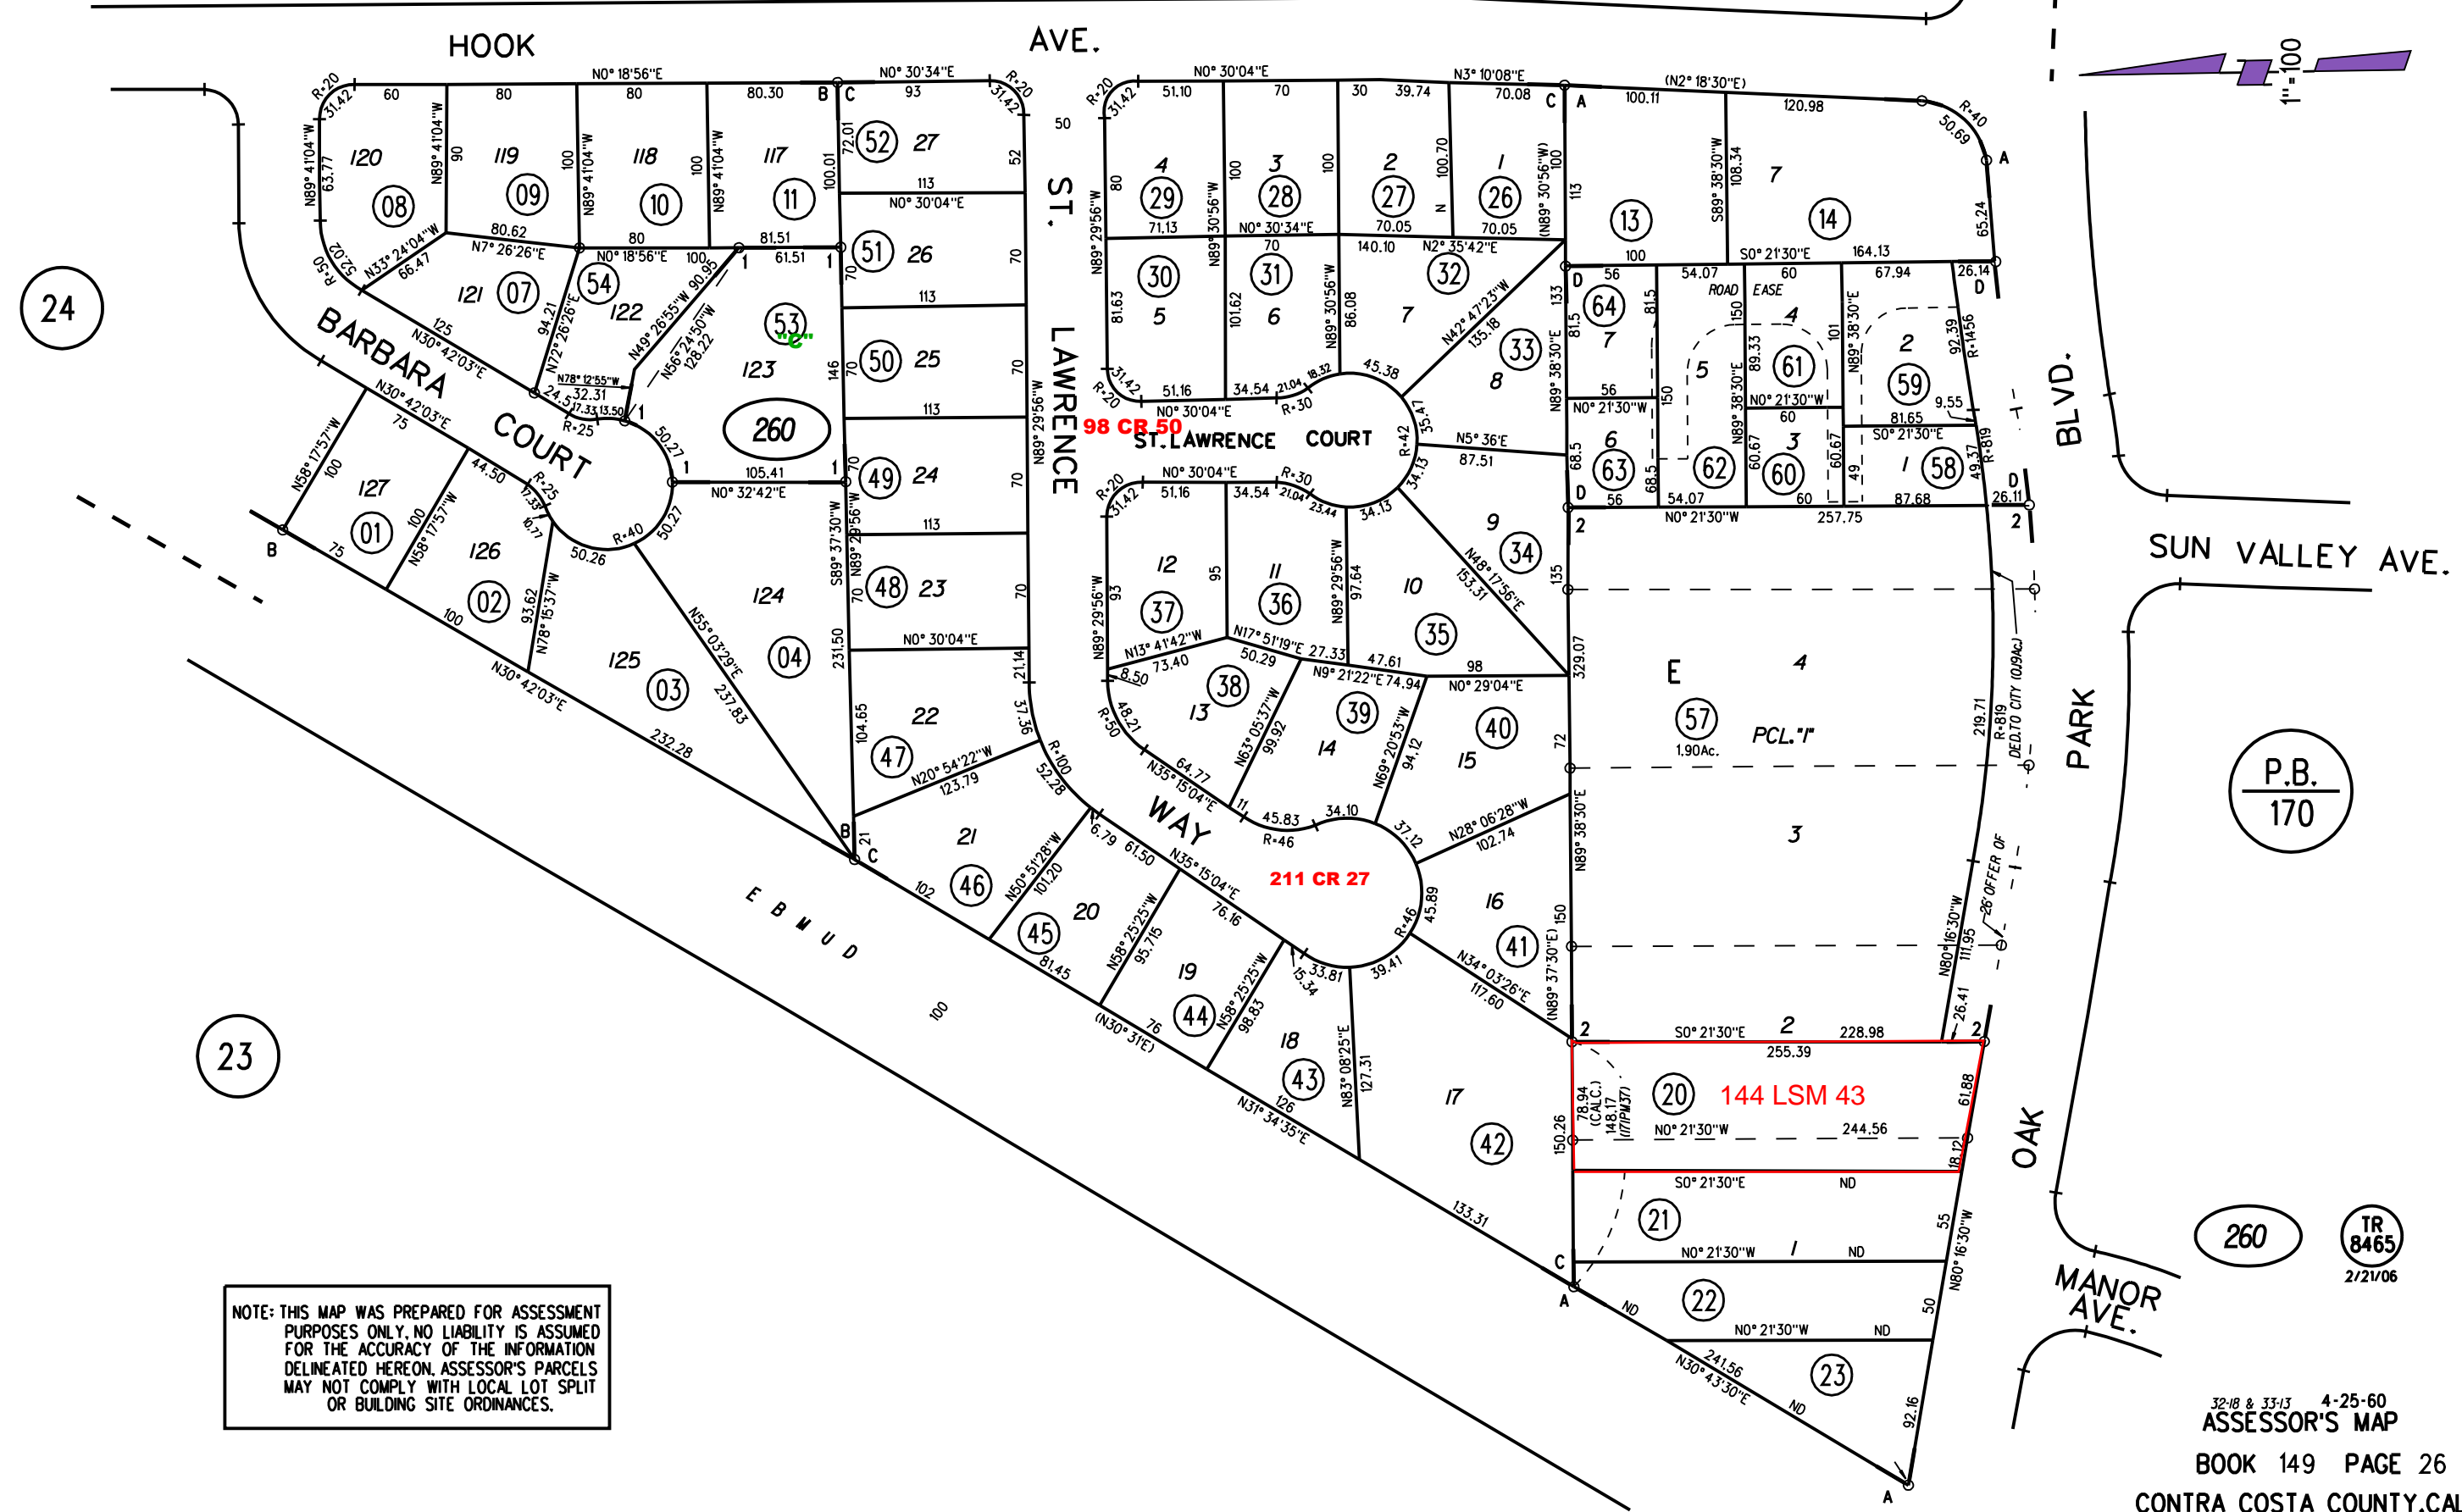

A- PLEASANT HILL HOMESITES NO. 1 MB 24-743
 B- PLEASANT HILL HOMESITES NO. 2 MB 30-19
 1961 ROLL-C- TRACT 2761 (ST. LAWRENCE ESTATES) MB 77-16
 2006 ROLL-D- TRACT 8465 (OAK PARK GARDENS) MB 484-17

1- 3PM7 3-8-68
 2-17IPM37 7-24-97

25

NOTE: THIS MAP WAS PREPARED FOR ASSESSMENT PURPOSES ONLY. NO LIABILITY IS ASSUMED FOR THE ACCURACY OF THE INFORMATION DELINEATED HEREON. ASSESSOR'S PARCELS MAY NOT COMPLY WITH LOCAL LOT SPLIT OR BUILDING SITE ORDINANCES.

P.B.
170

TR
8465
2/21/06

260

23

24