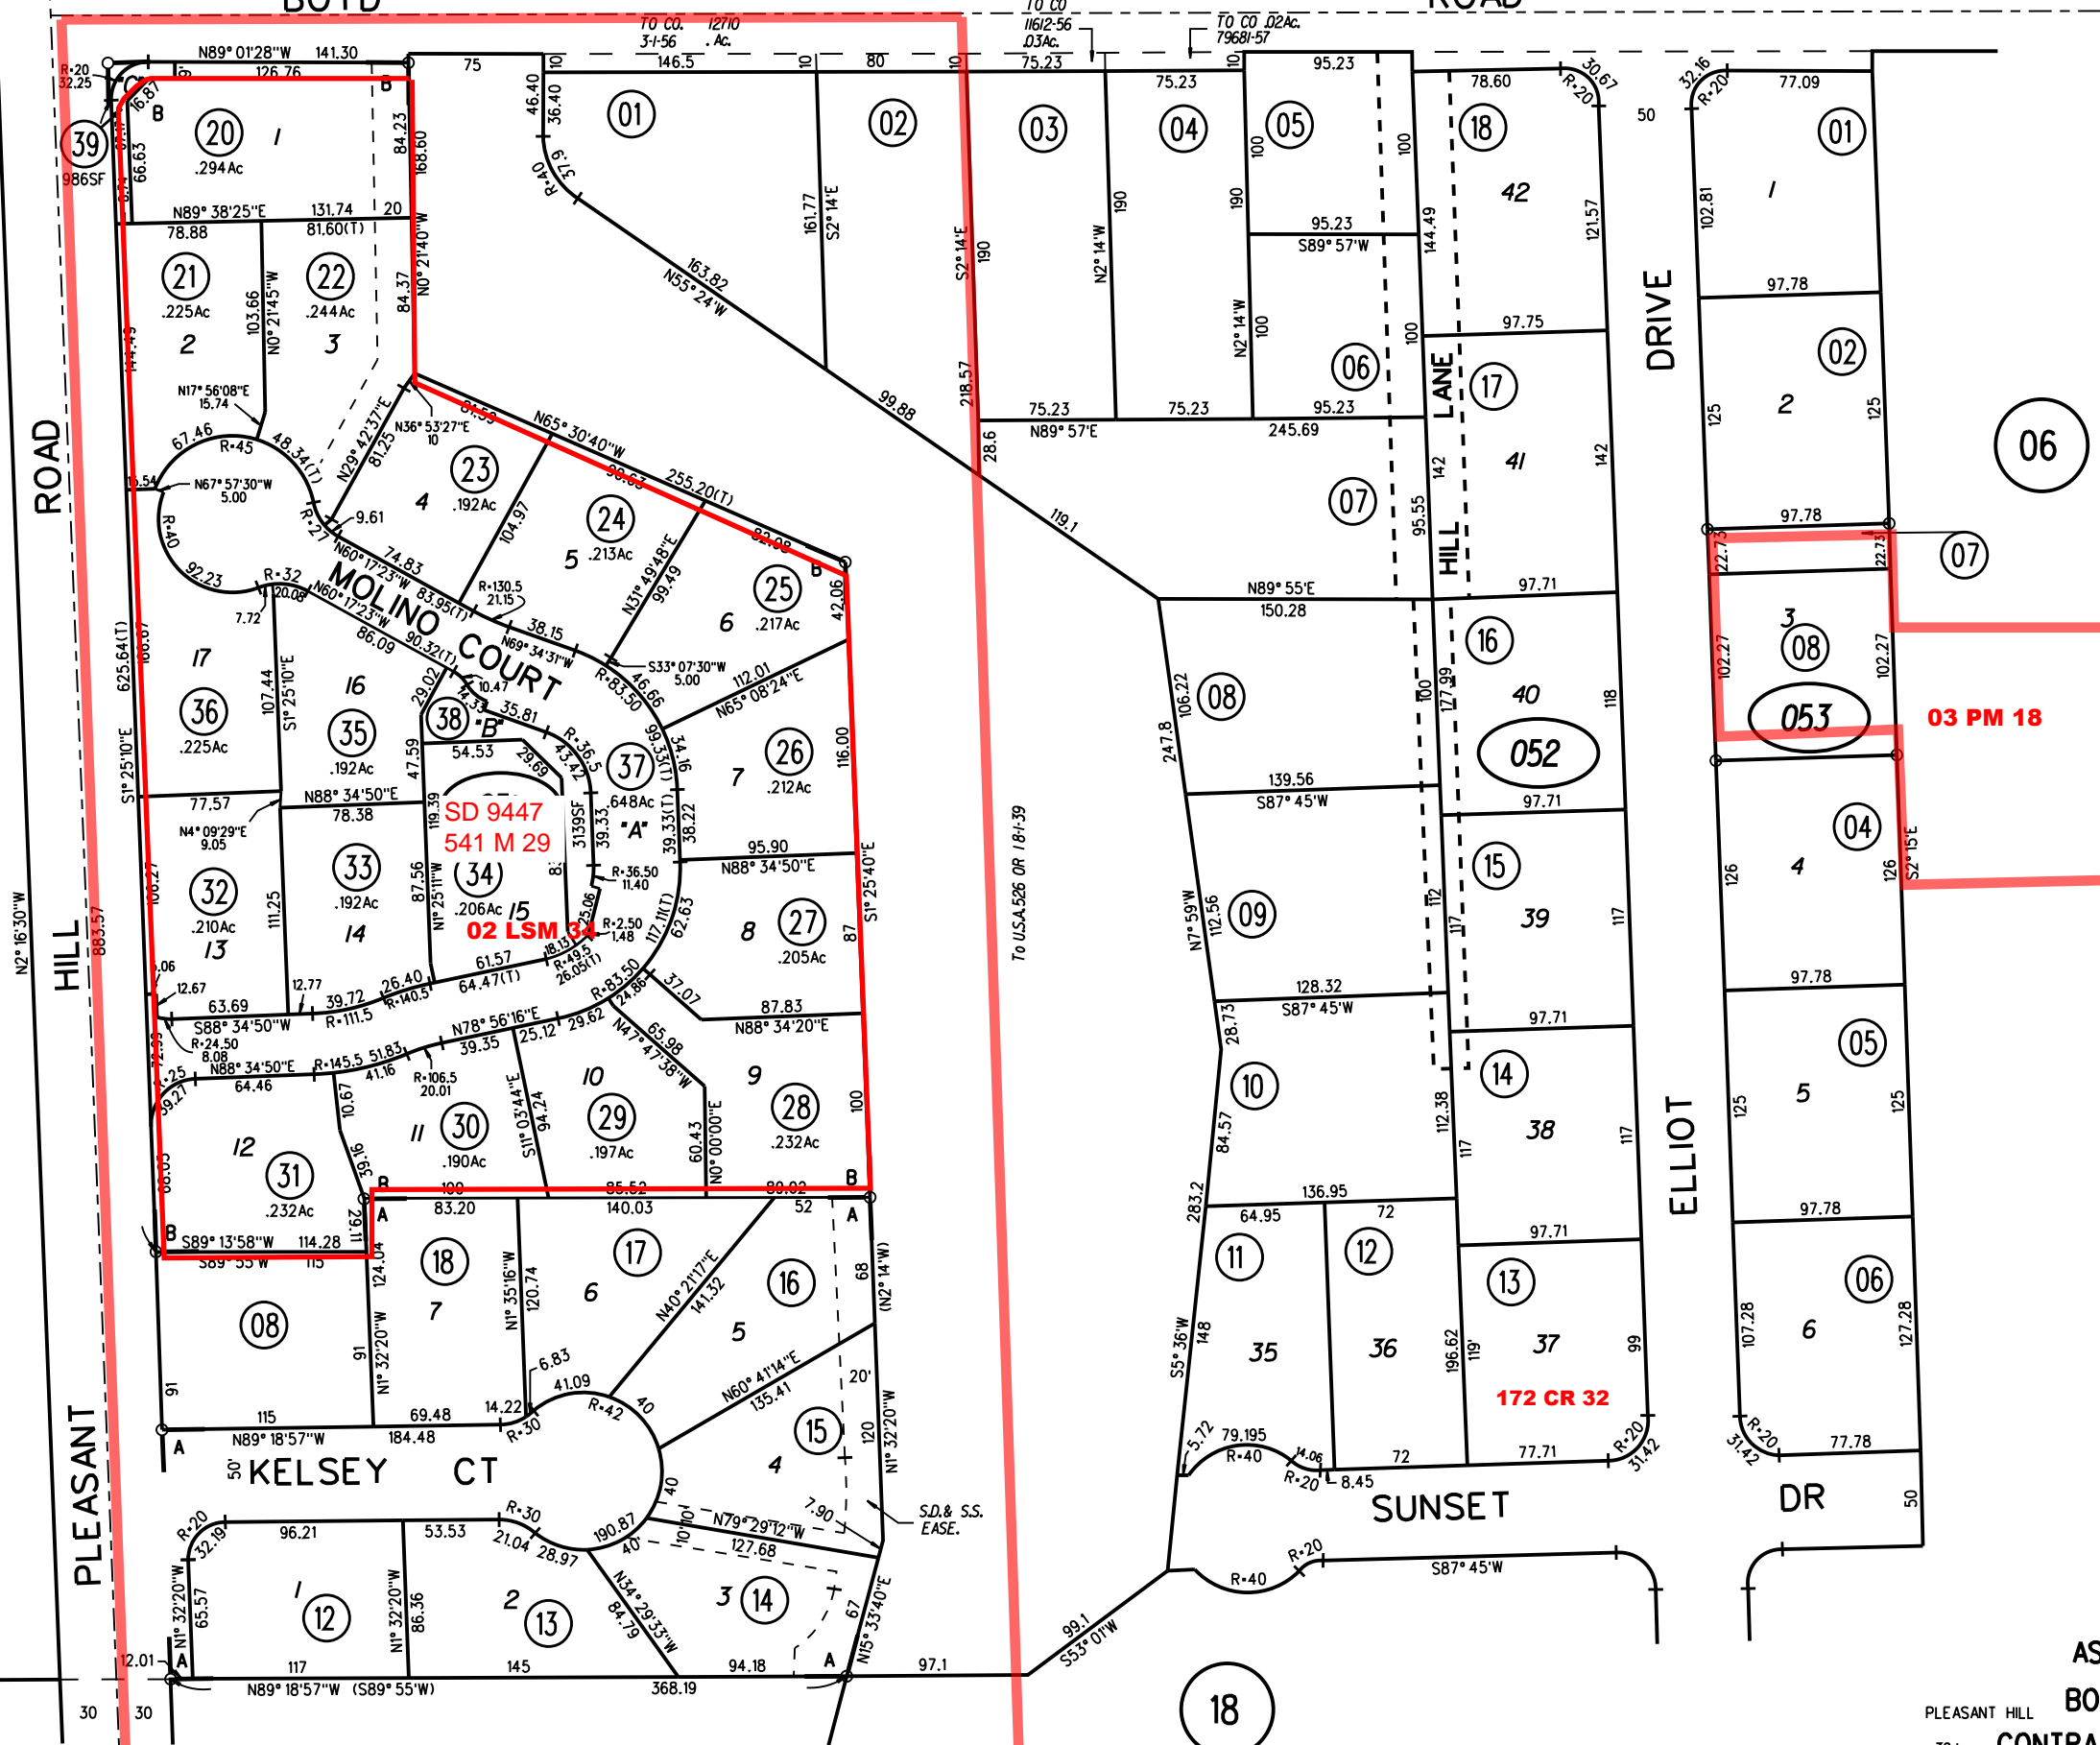

PLEASANT HILL GARDENS MB 29-18

A-1989 ROLL- TRACT 6870 MB 326-35
 B-2020 ROLL- TRACT 9447 MB 541-29 (RELIEZ TERRACE) 8/30/19
 N89° 54' E

BOYD CT

BOYD ROAD

ROAD

NOTE: THIS MAP WAS PREPARED FOR ASSESSMENT PURPOSES ONLY. NO LIABILITY IS ASSUMED FOR THE ACCURACY OF THE INFORMATION DELINEATED HEREON. ASSESSOR'S PARCELS MAY NOT COMPLY WITH LOCAL LOT SPLIT OR BUILDING SITE ORDINANCES.

- (051) (TR 9447 9/23/19)
- (052)
- (053)