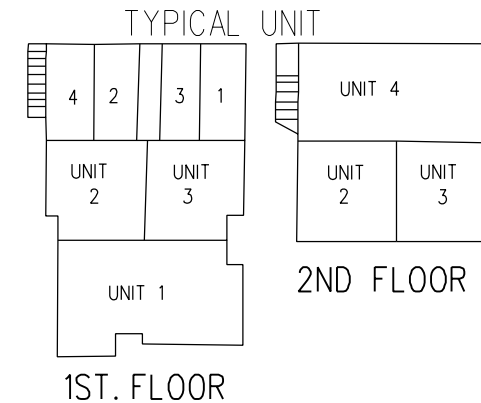

1970 ROLL TRACT 3864 (DEL RIO) M.B. 127-12 (CONDO.)
 BANCROFT ORCHARD TRACT M.B. 5-10
 1- 19 P.M. 6 10/20/71

NOTE: THIS MAP WAS PREPARED FOR ASSESSMENT PURPOSES ONLY. NO LIABILITY IS ASSUMED FOR THE ACCURACY OF THE INFORMATION DELINEATED HEREON. ASSESSOR'S PARCELS MAY NOT COMPLY WITH LOCAL LOT SPLIT OR BUILDING SITE ORDINANCES.