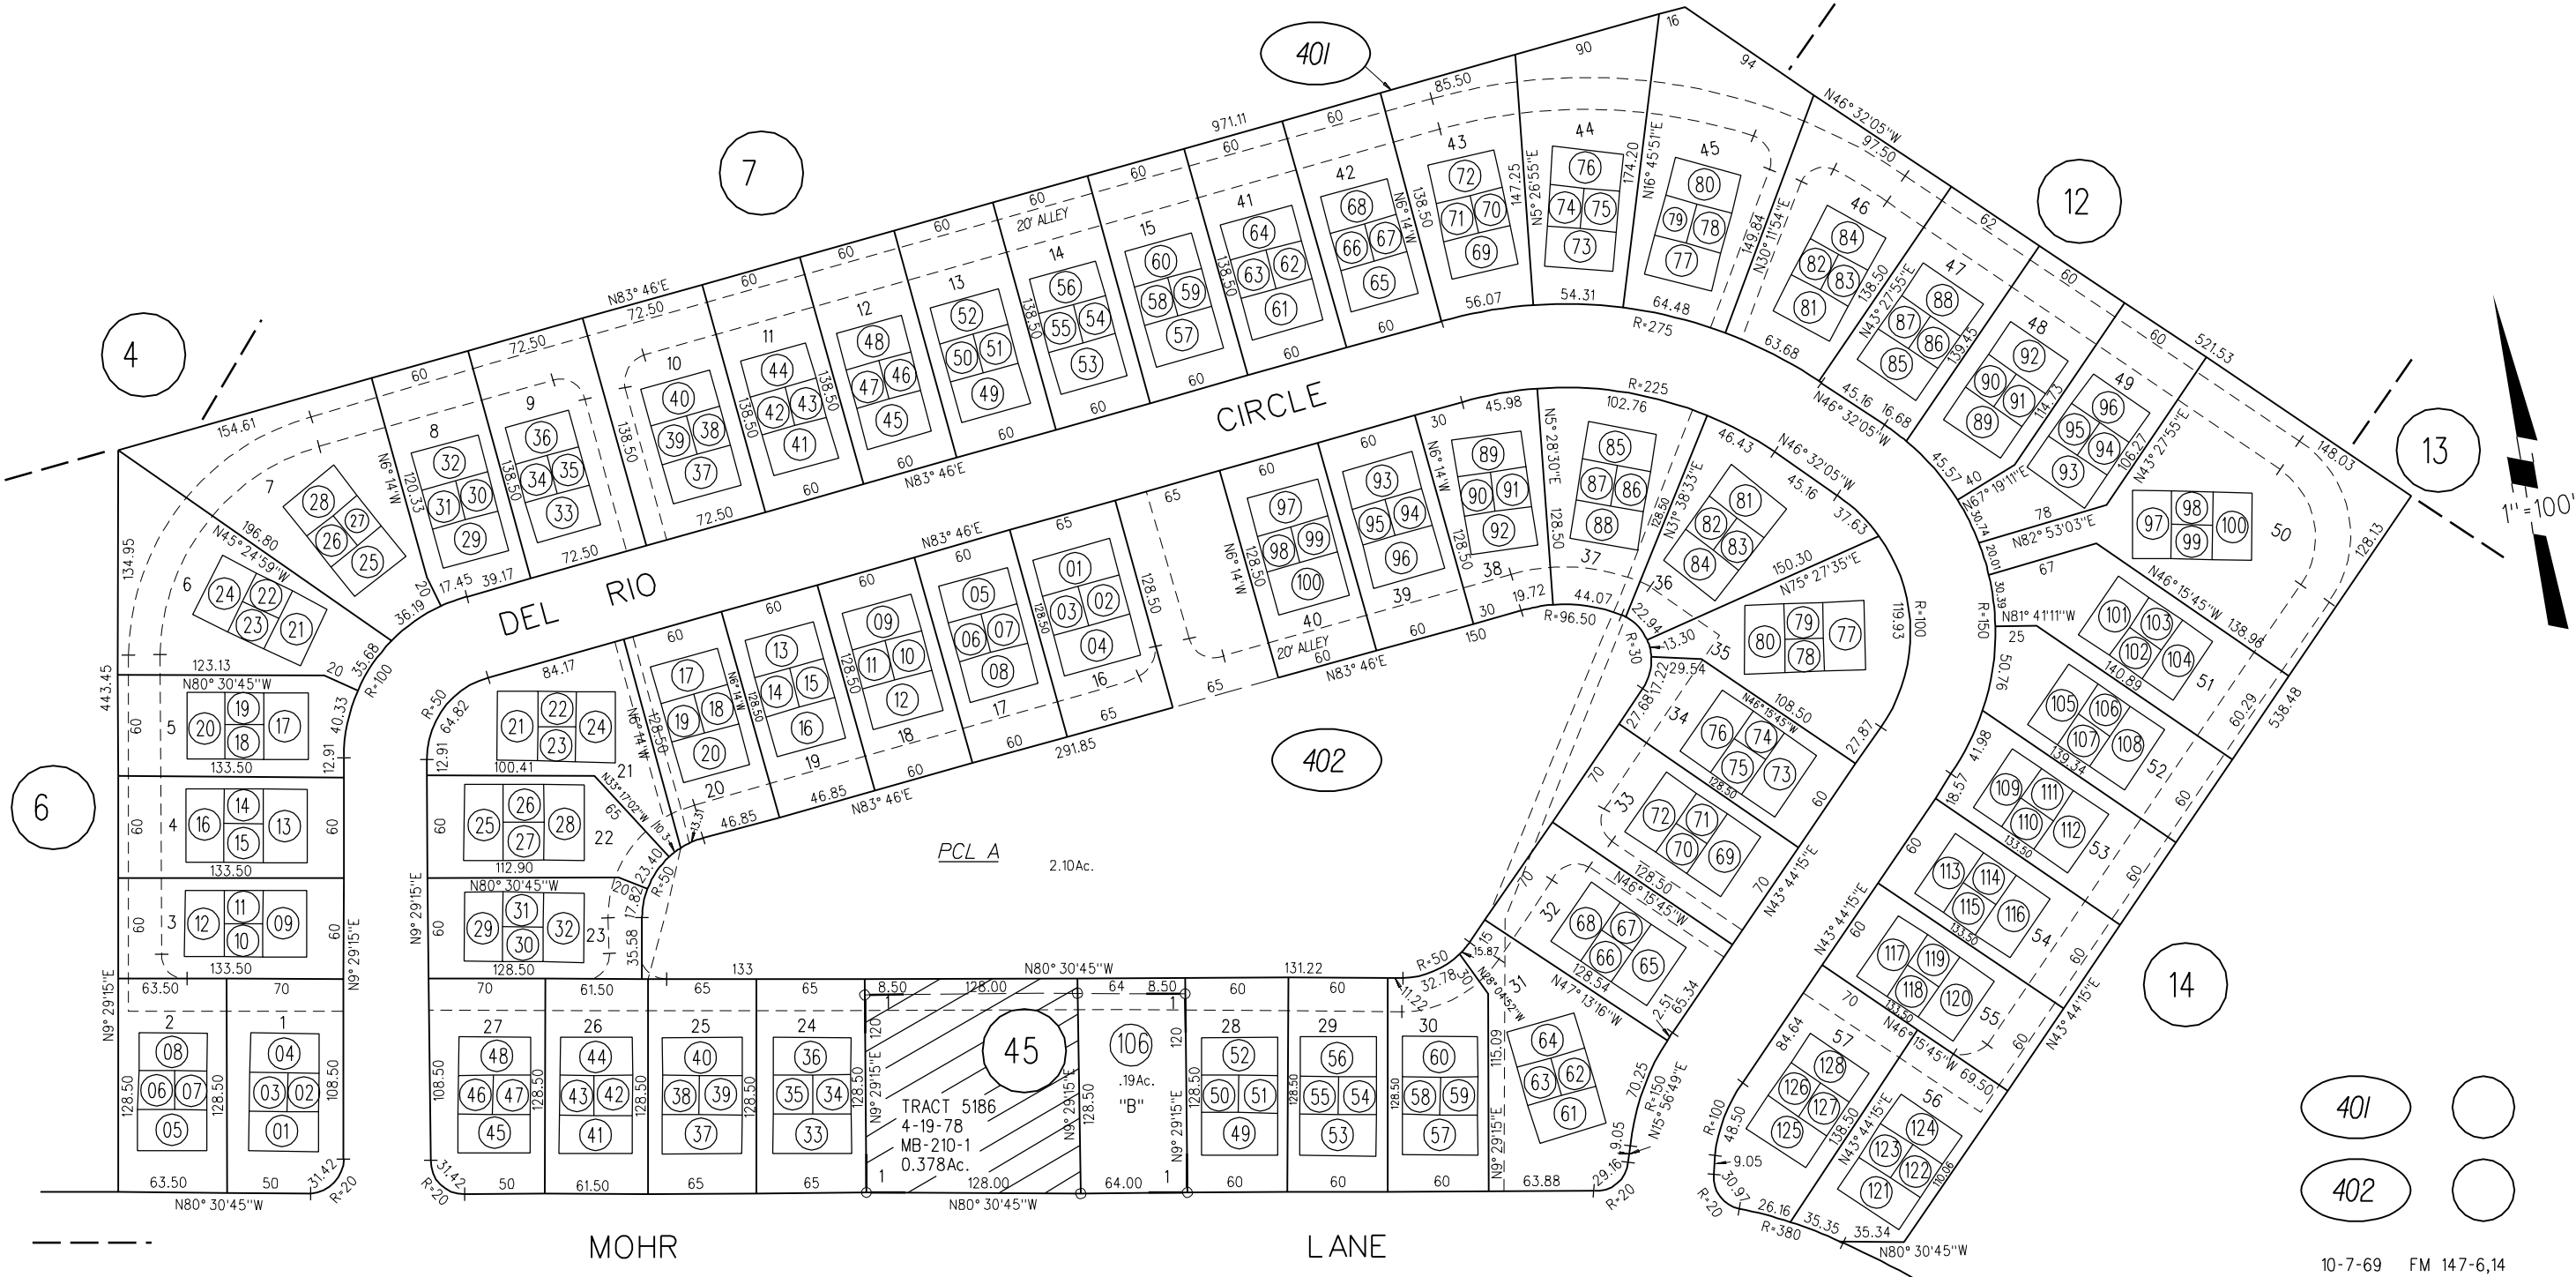

1970 ROLL TRACT 3864 (DEL RIO) M.B. 127-12 (CONDO.)
 BANCROFT ORCHARD TRACT M.B. 5-10
 1- 19 P.M. 6 10/20/71

NOTE: THIS MAP WAS PREPARED FOR ASSESSMENT PURPOSES ONLY. NO LIABILITY IS ASSUMED FOR THE ACCURACY OF THE INFORMATION DELINEATED HEREON. ASSESSOR'S PARCELS MAY NOT COMPLY WITH LOCAL LOT SPLIT OR BUILDING SITE ORDINANCES.

10-7-69 FM 147-6,14