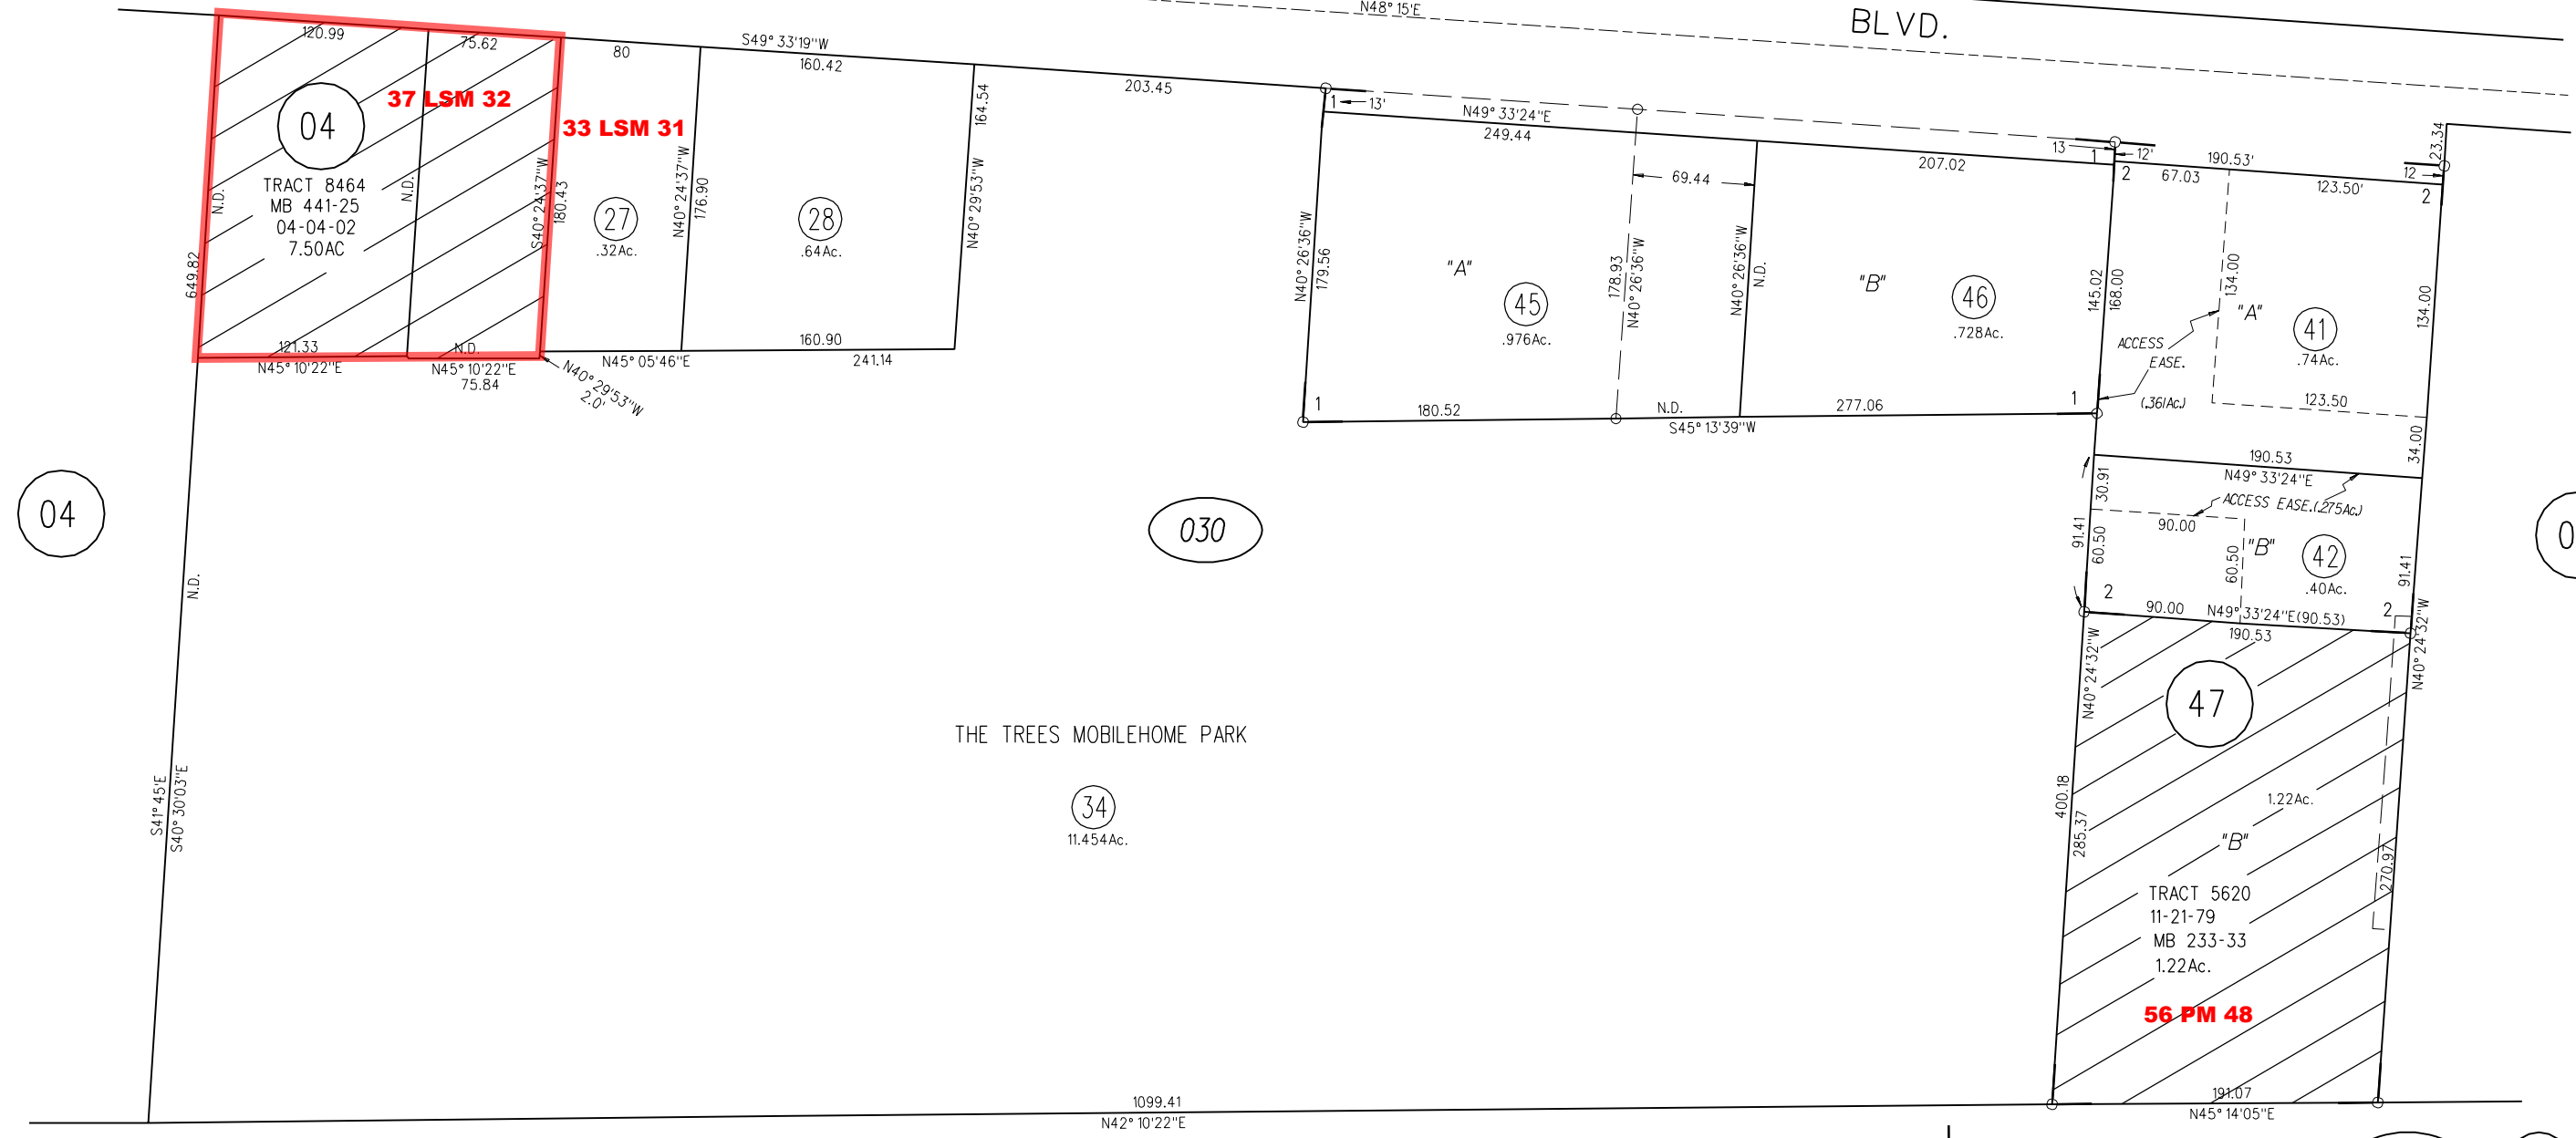

RANCHO SAN MIGUEL (POR. TRINIDAD PACHECO TR.)

1- 31P.M.28 12-6-73

2- 86P.M.37 6-10-80

P.B.
128

VICTORY LN.

MONUMENT

BLVD.

NOTE: THIS MAP WAS PREPARED FOR ASSESSMENT PURPOSES ONLY. NO LIABILITY IS ASSUMED FOR THE ACCURACY OF THE INFORMATION DELINEATED HEREON. ASSESSOR'S PARCELS MAY NOT COMPLY WITH LOCAL LOT SPLIT OR BUILDING SITE ORDINANCES.