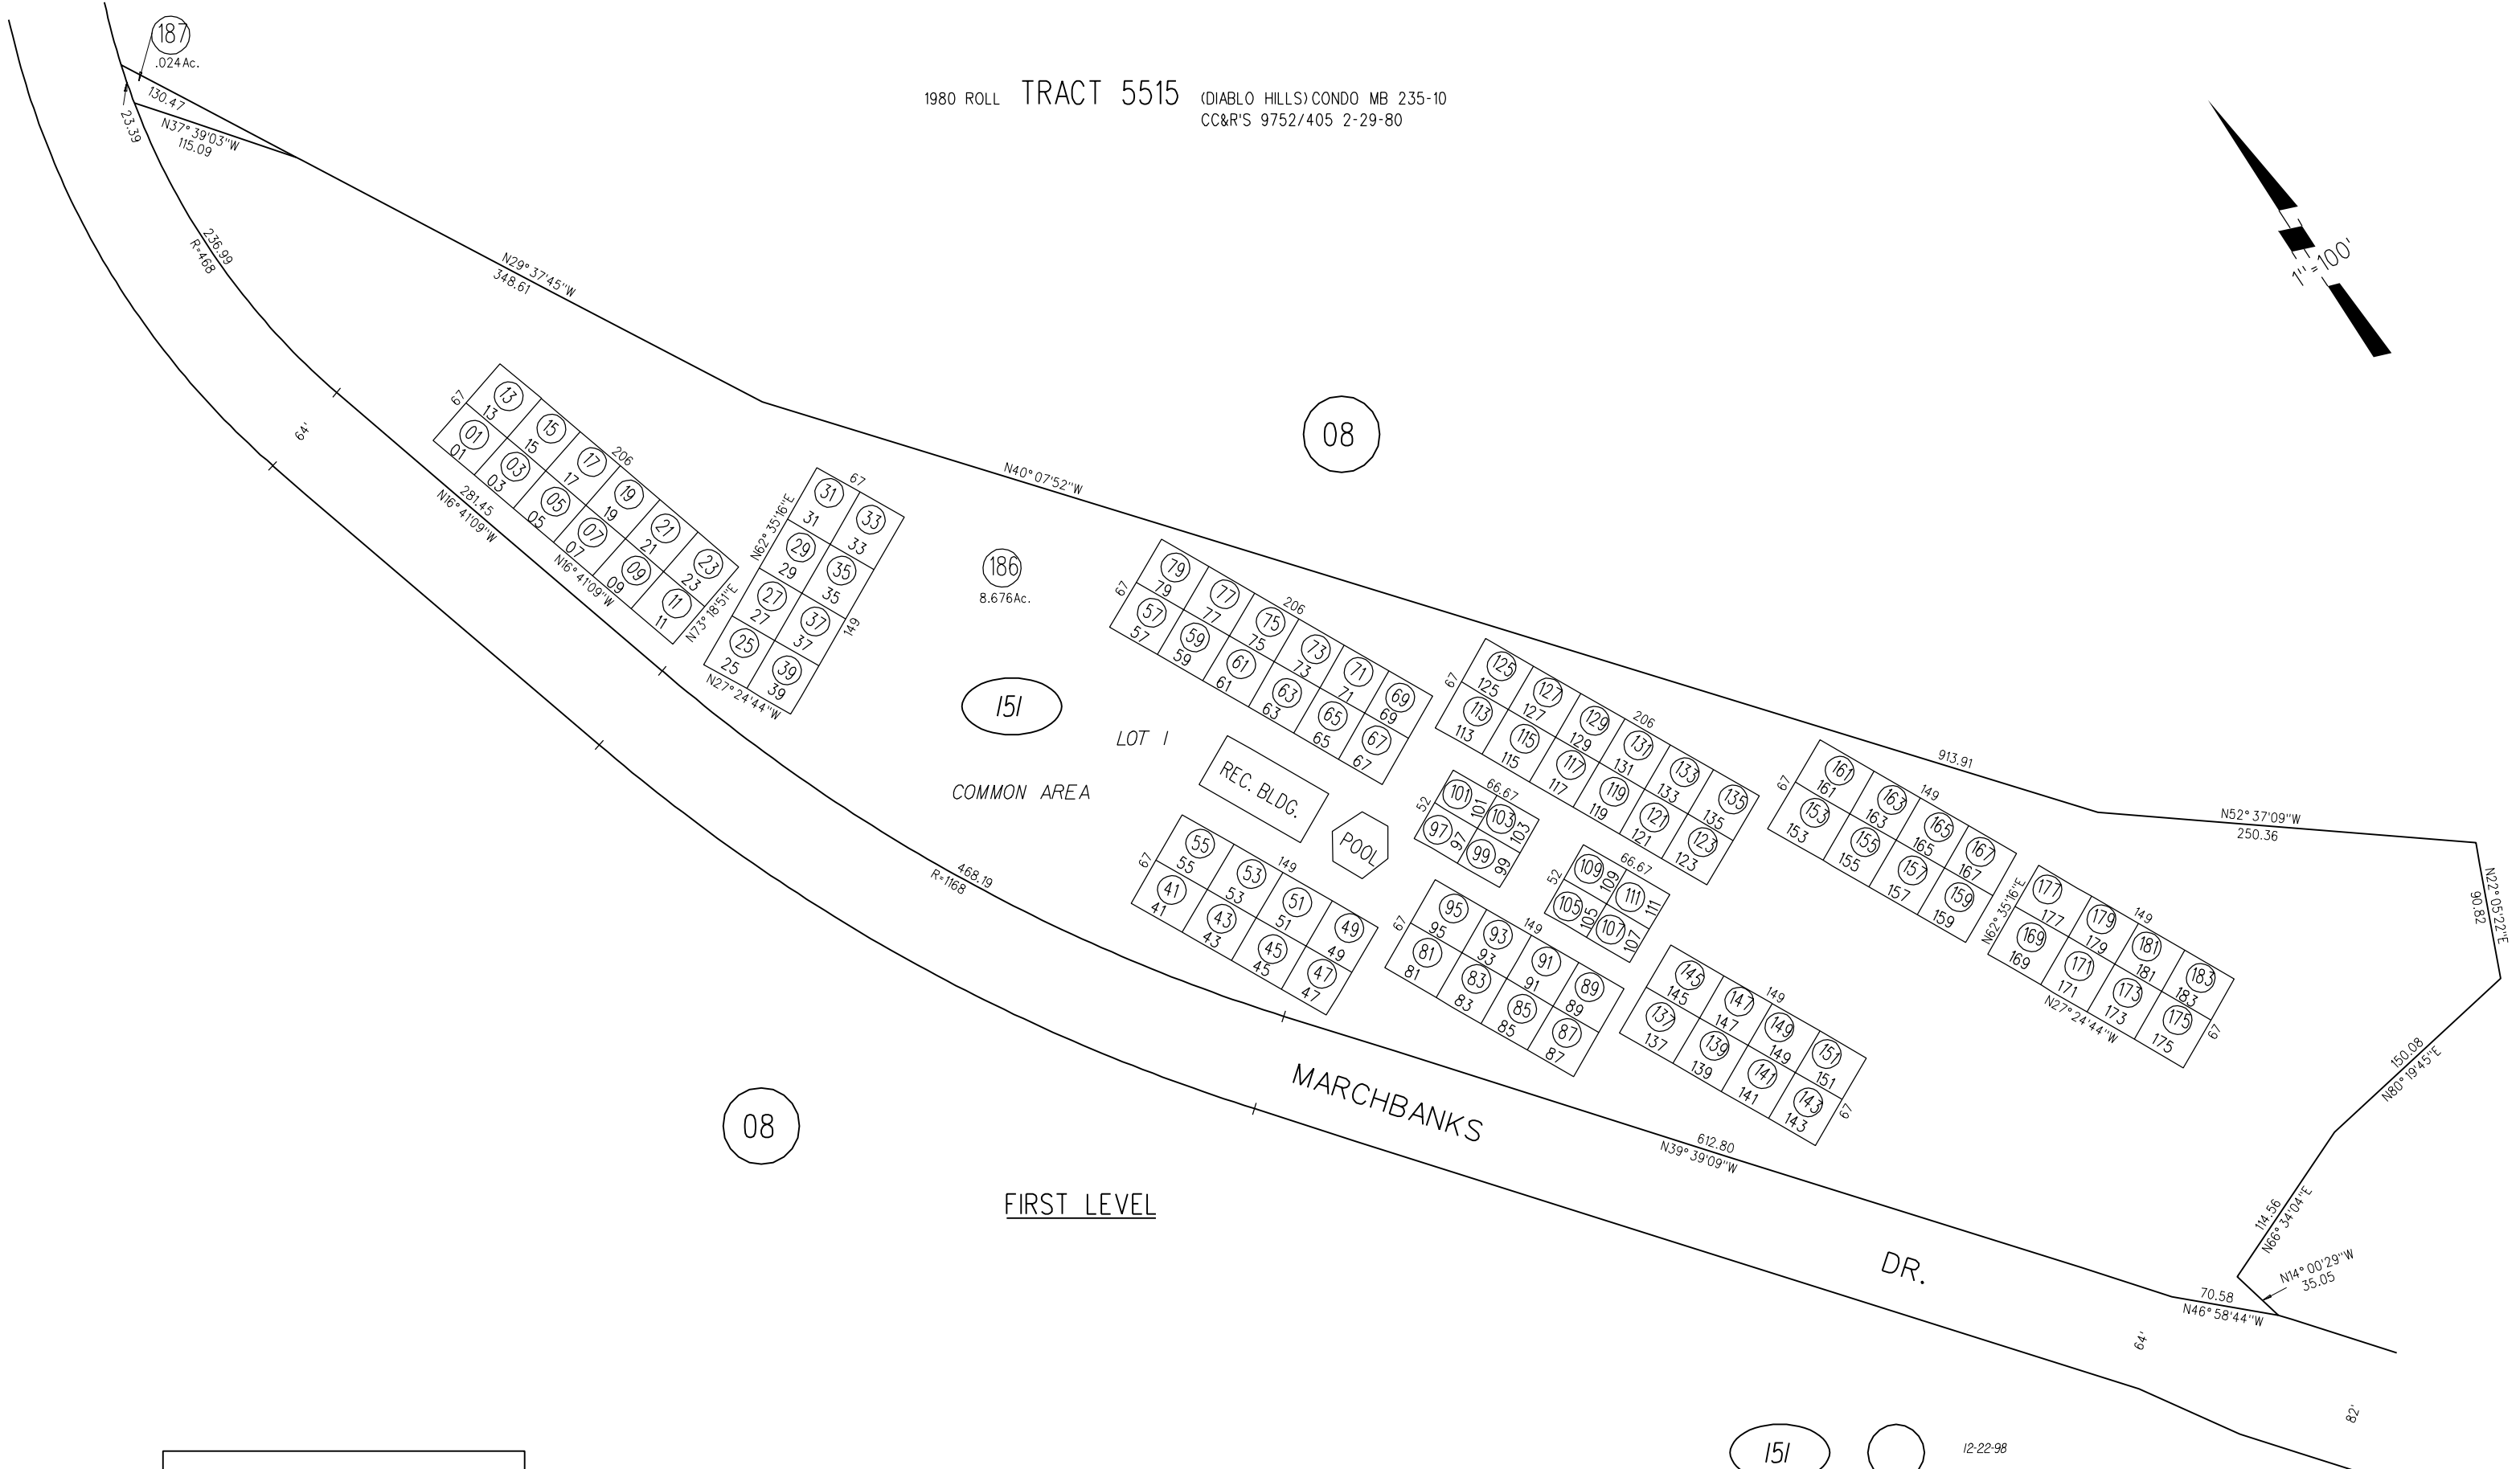

1980 ROLL TRACT 5515 (DIABLO HILLS) CONDO MB 235-10
 CC&R'S 9752/405 2-29-80

NOTE: THIS MAP WAS PREPARED FOR ASSESSMENT PURPOSES ONLY. NO LIABILITY IS ASSUMED FOR THE ACCURACY OF THE INFORMATION DELINEATED HEREON. ASSESSOR'S PARCELS MAY NOT COMPLY WITH LOCAL LOT SPLIT OR BUILDING SITE ORDINANCES.

151 12-22-98