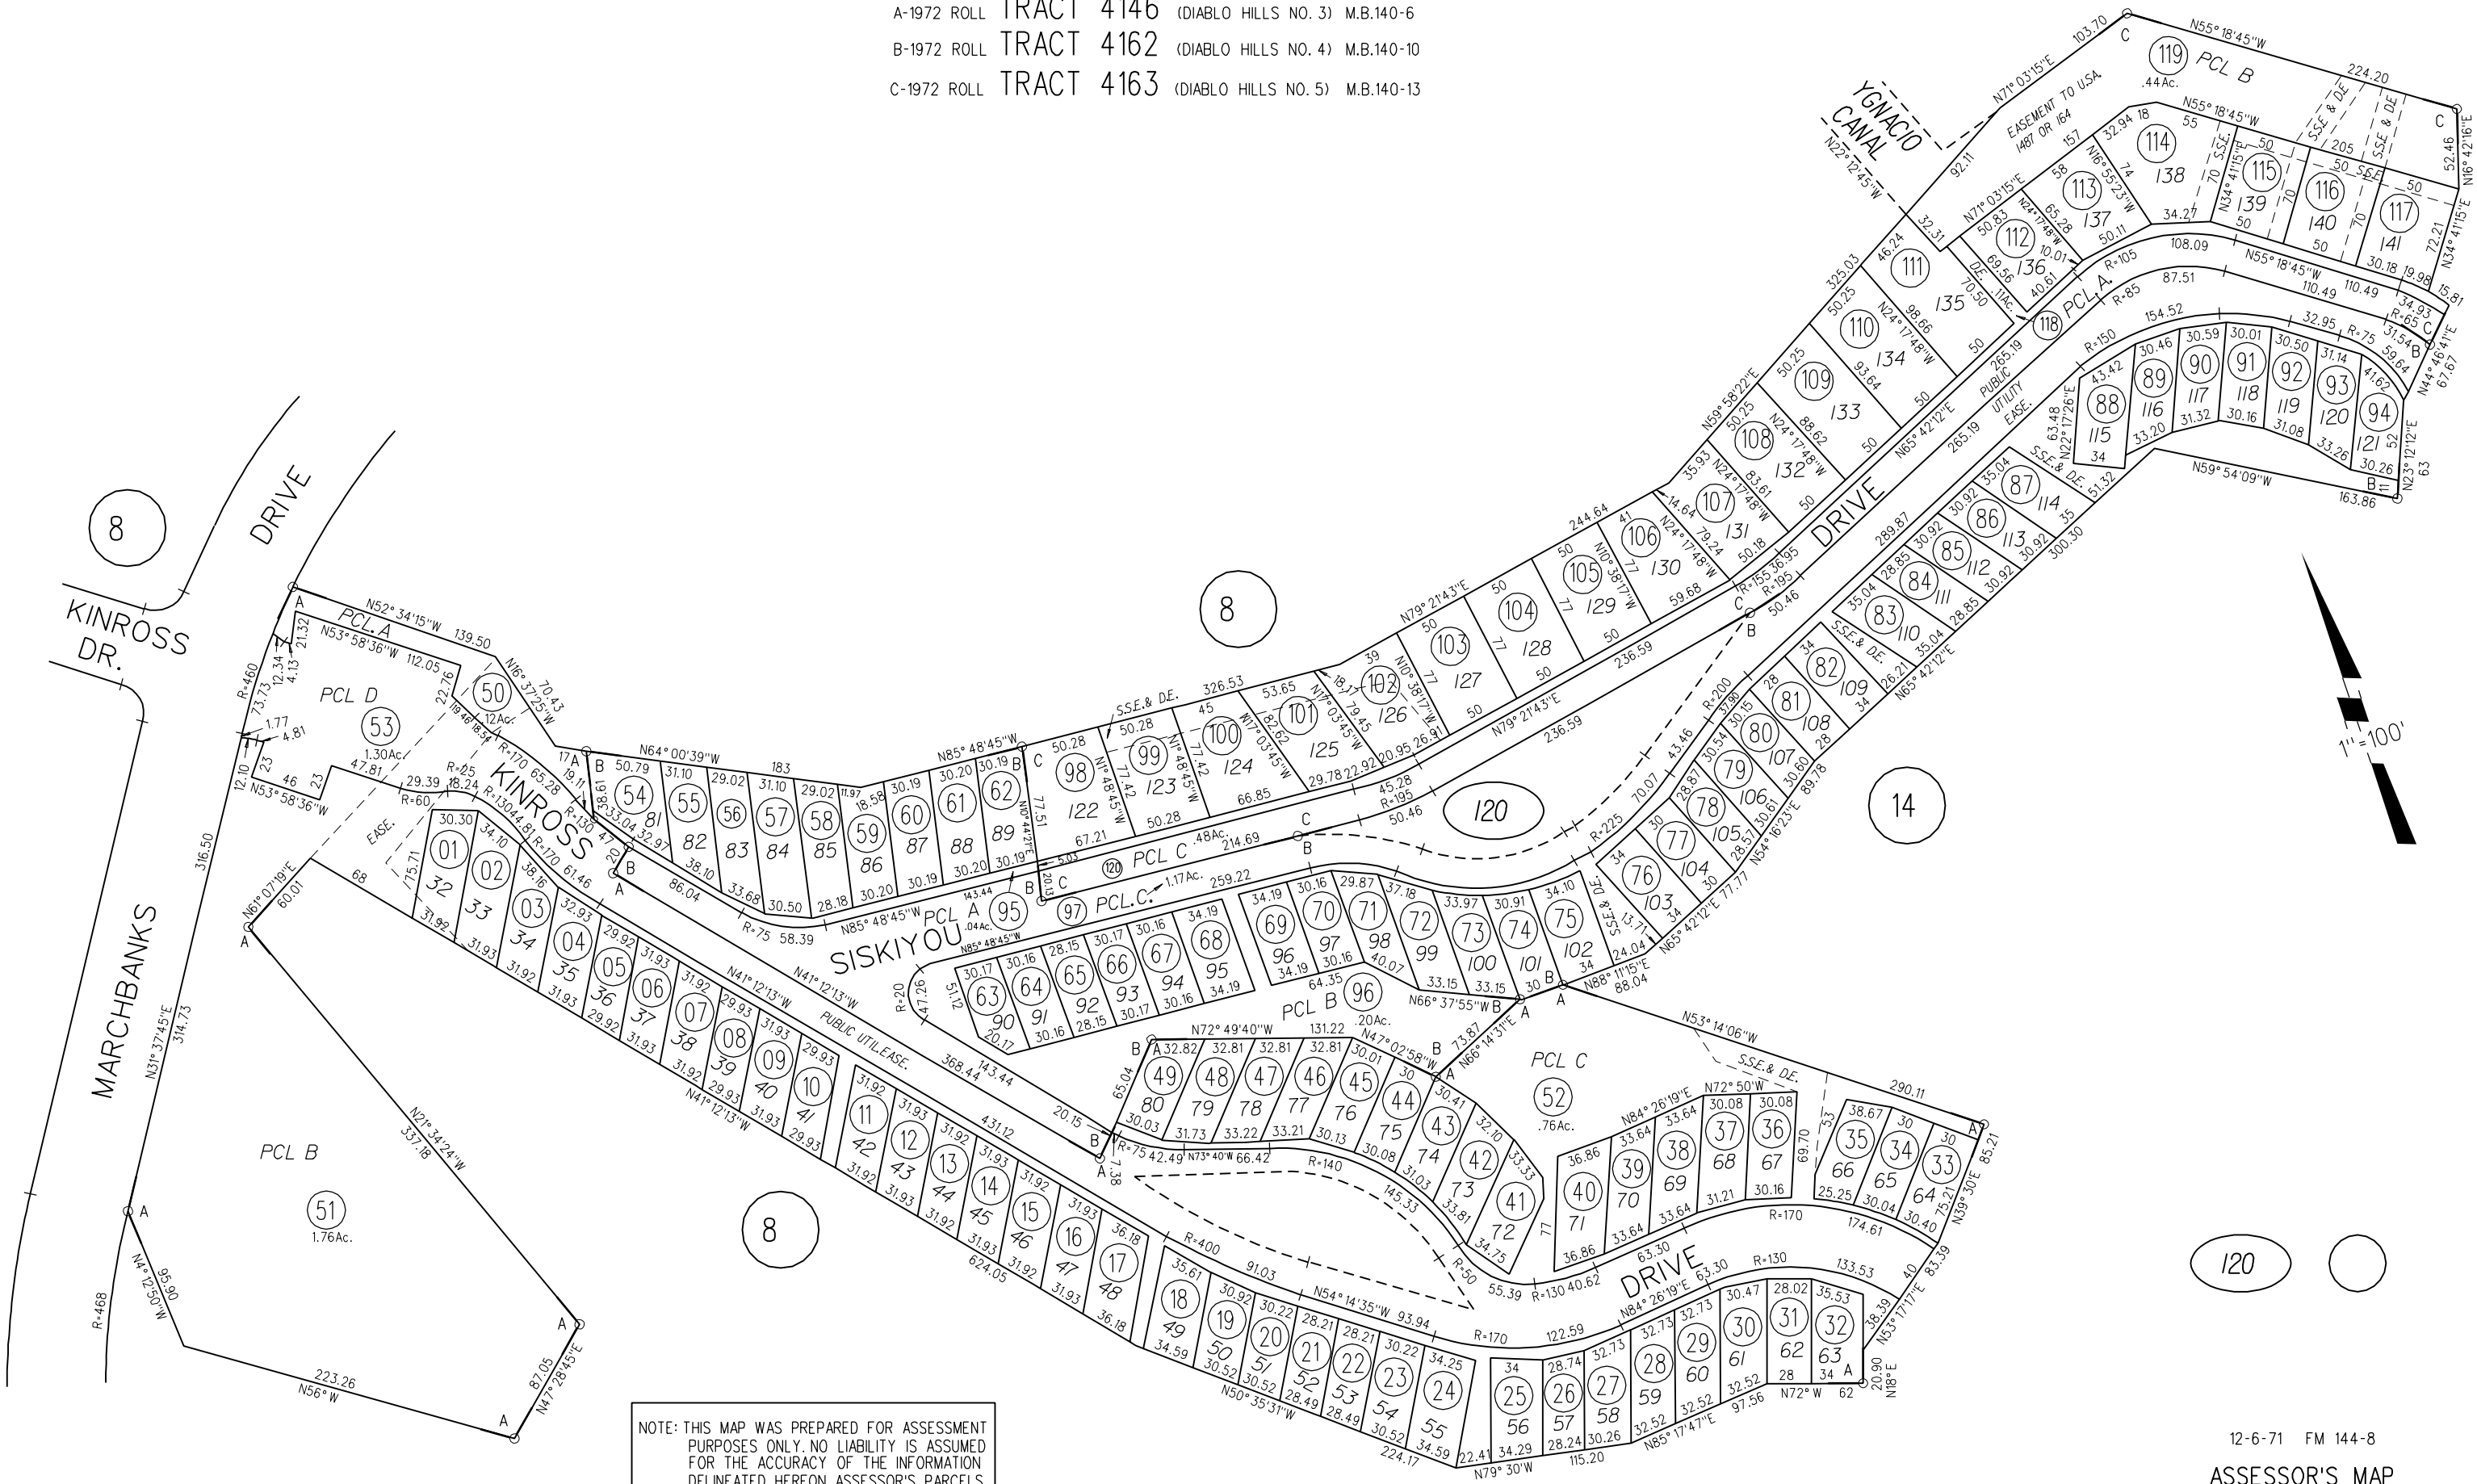

A-1972 ROLL TRACT 4146 (DIABLO HILLS NO. 3) M.B.140-6
 B-1972 ROLL TRACT 4162 (DIABLO HILLS NO. 4) M.B.140-10
 C-1972 ROLL TRACT 4163 (DIABLO HILLS NO. 5) M.B.140-13

NOTE: THIS MAP WAS PREPARED FOR ASSESSMENT PURPOSES ONLY. NO LIABILITY IS ASSUMED FOR THE ACCURACY OF THE INFORMATION DELINEATED HEREON. ASSESSOR'S PARCELS MAY NOT COMPLY WITH LOCAL LOT SPLIT OR BUILDING SITE ORDINANCES.