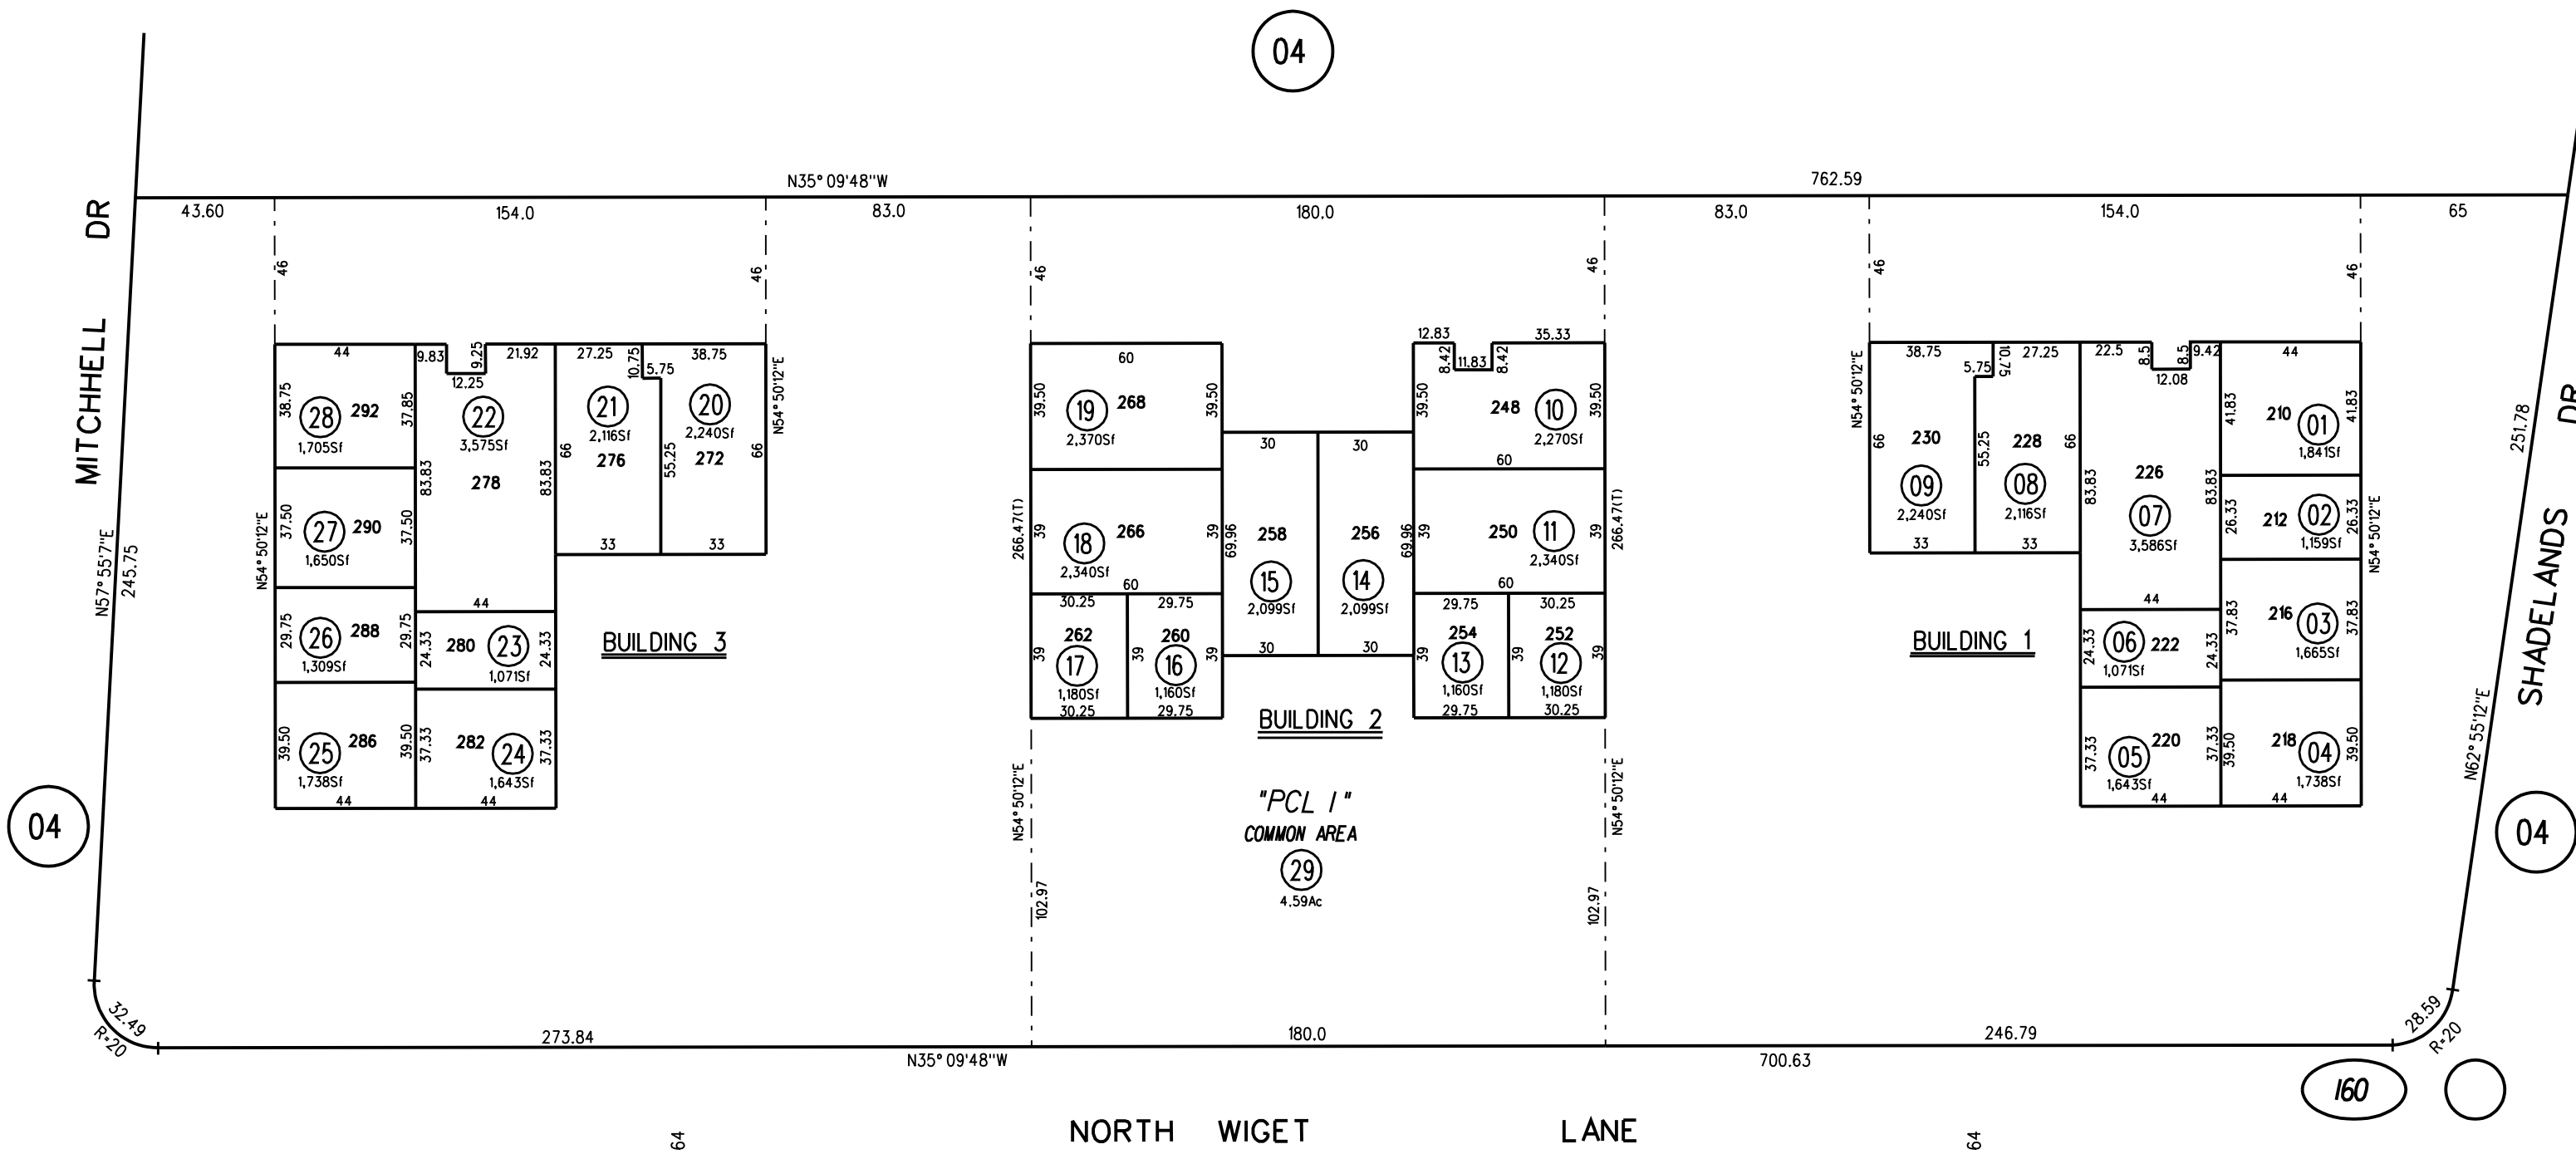

204PM3 4/10/09
WIGET LANE OFFICE CONDOMINIUMS
CC&R'S 09-0087217 4/22/09
CONDO PLAN 09-0087218 4/22/09

NOTE: THIS MAP WAS PREPARED FOR ASSESSMENT PURPOSES ONLY. NO LIABILITY IS ASSUMED FOR THE ACCURACY OF THE INFORMATION DELINEATED HEREON. ASSESSOR'S PARCELS MAY NOT COMPLY WITH LOCAL LOT SPLIT OR BUILDING SITE ORDINANCES.