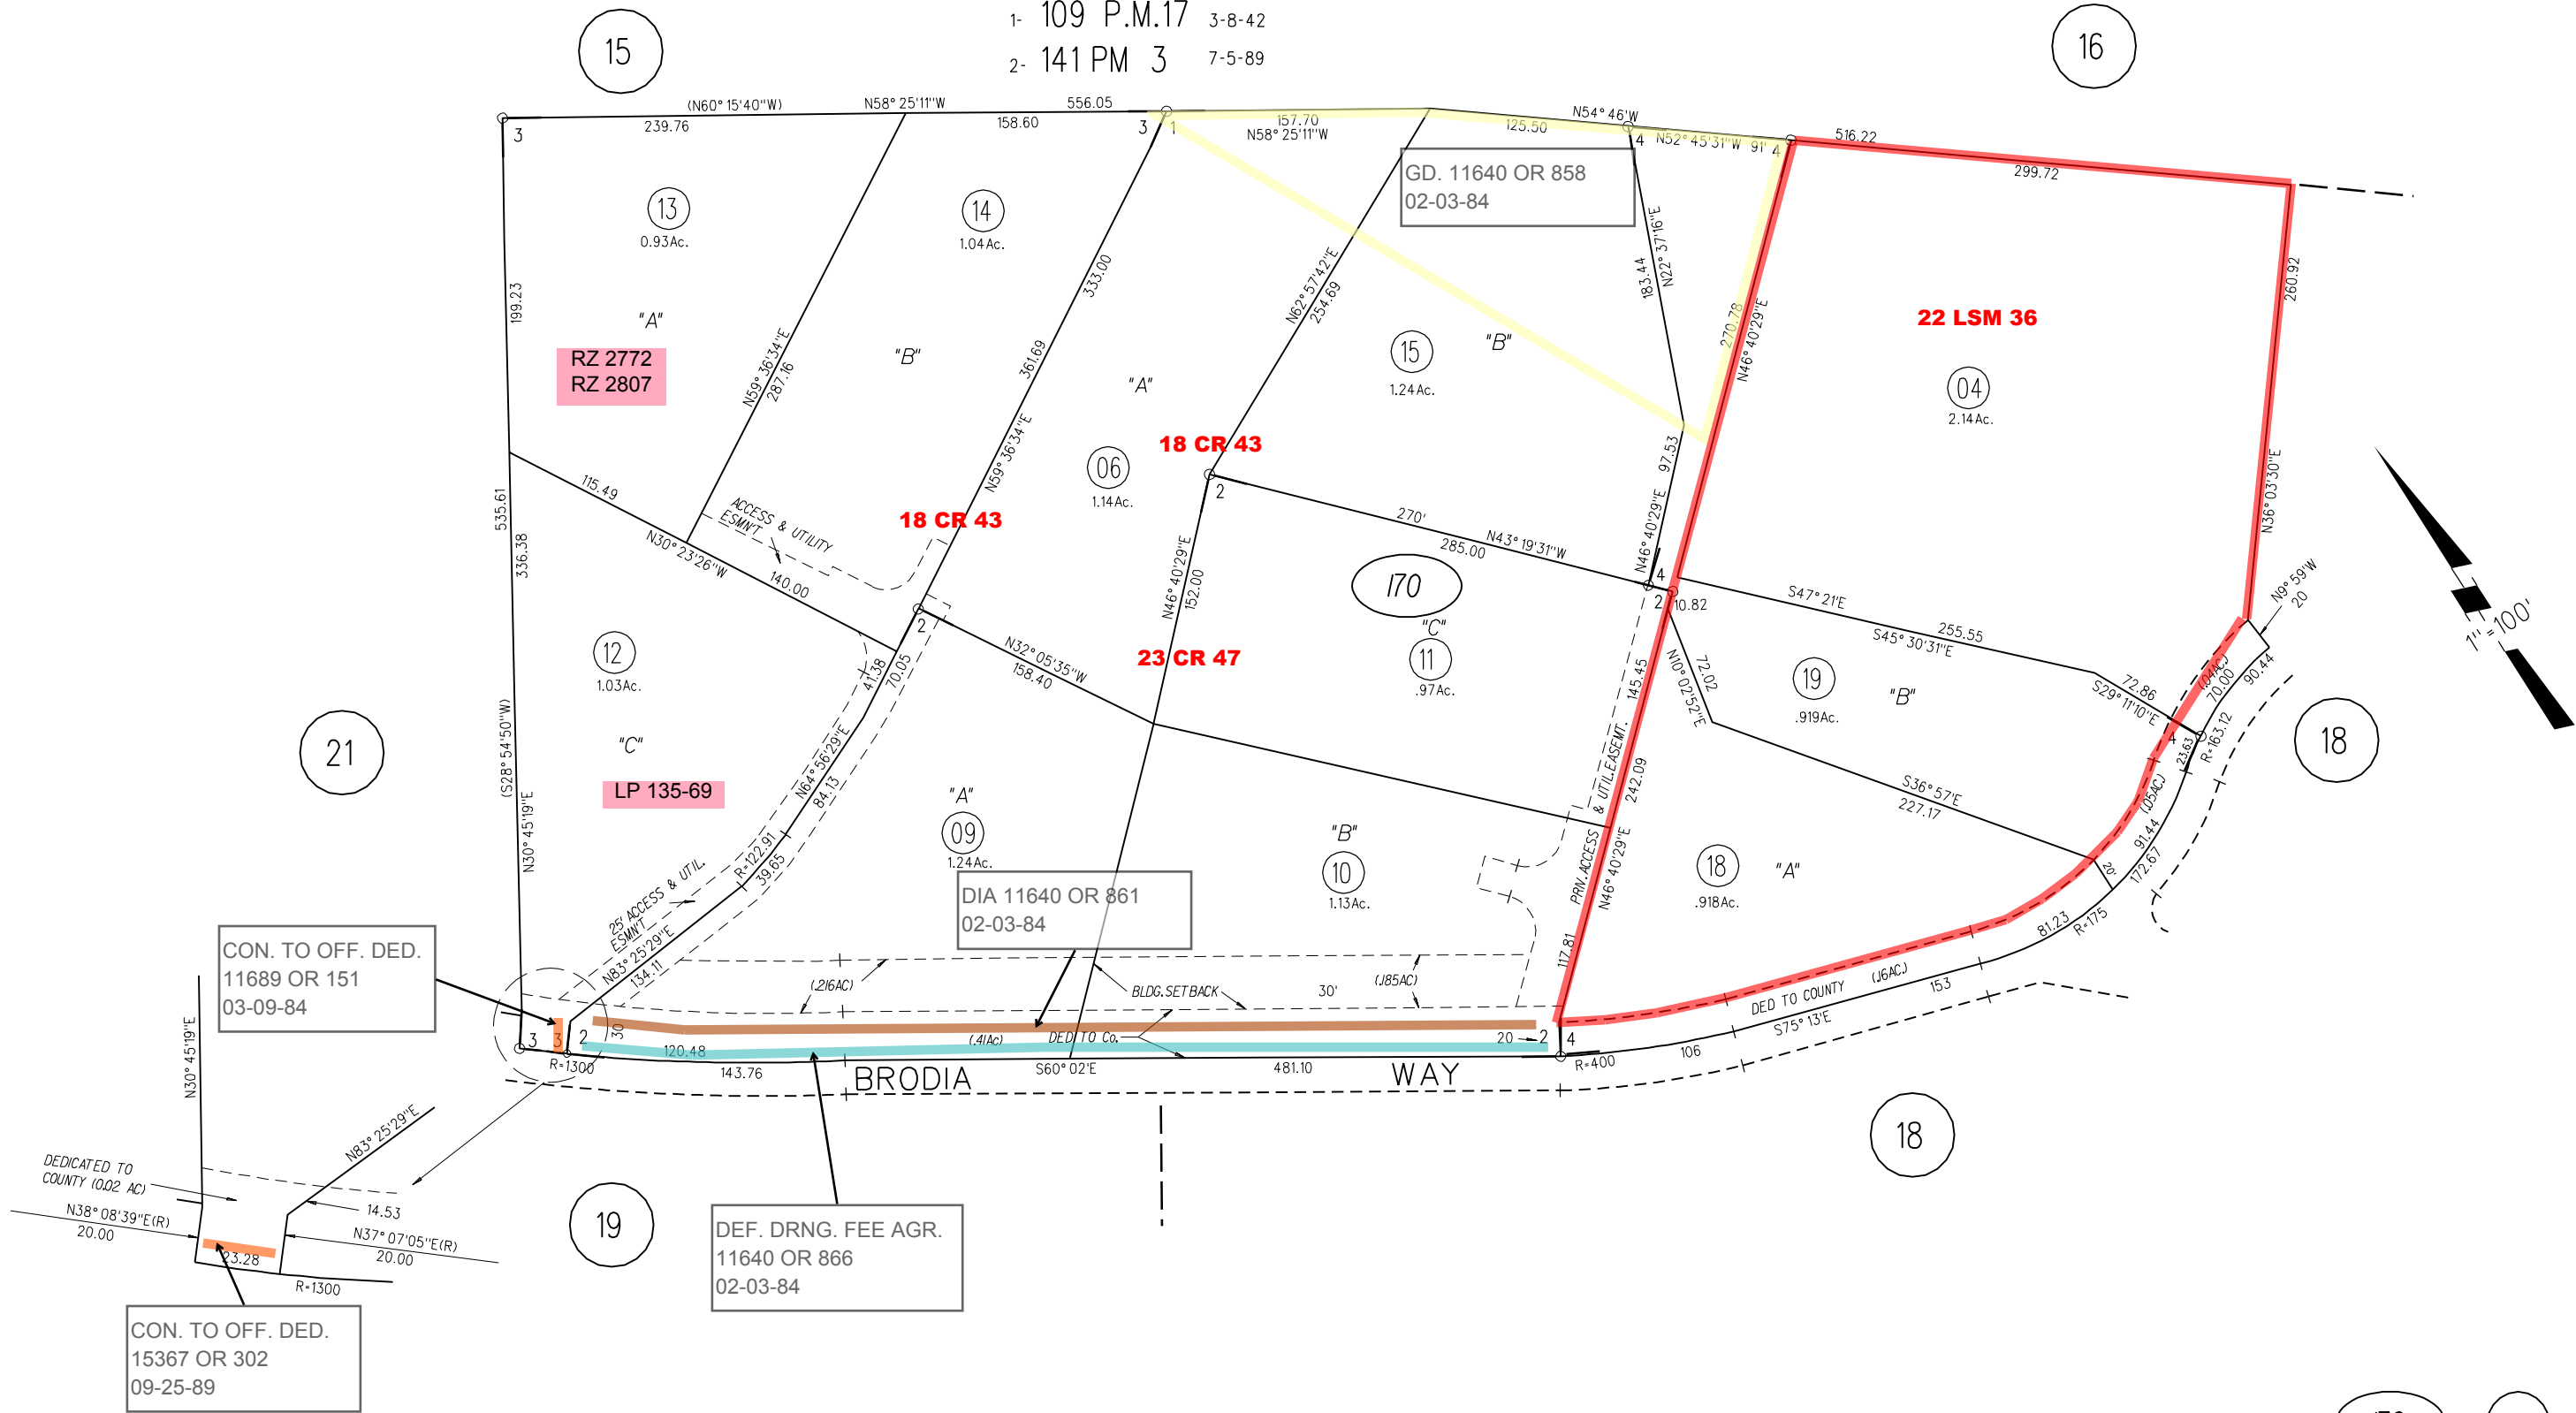

RO. SAN MIGUEL  
 NO. 4 HILL LAND  
 1- 109 P.M.17 3-8-42  
 2- 141 PM 3 7-5-89

3- 142P.M.23 9-25-89  
 4- 178P.M.4 12-30-99

NOTE: THIS MAP WAS PREPARED FOR ASSESSMENT PURPOSES ONLY. NO LIABILITY IS ASSUMED FOR THE ACCURACY OF THE INFORMATION DELINEATED HEREON.