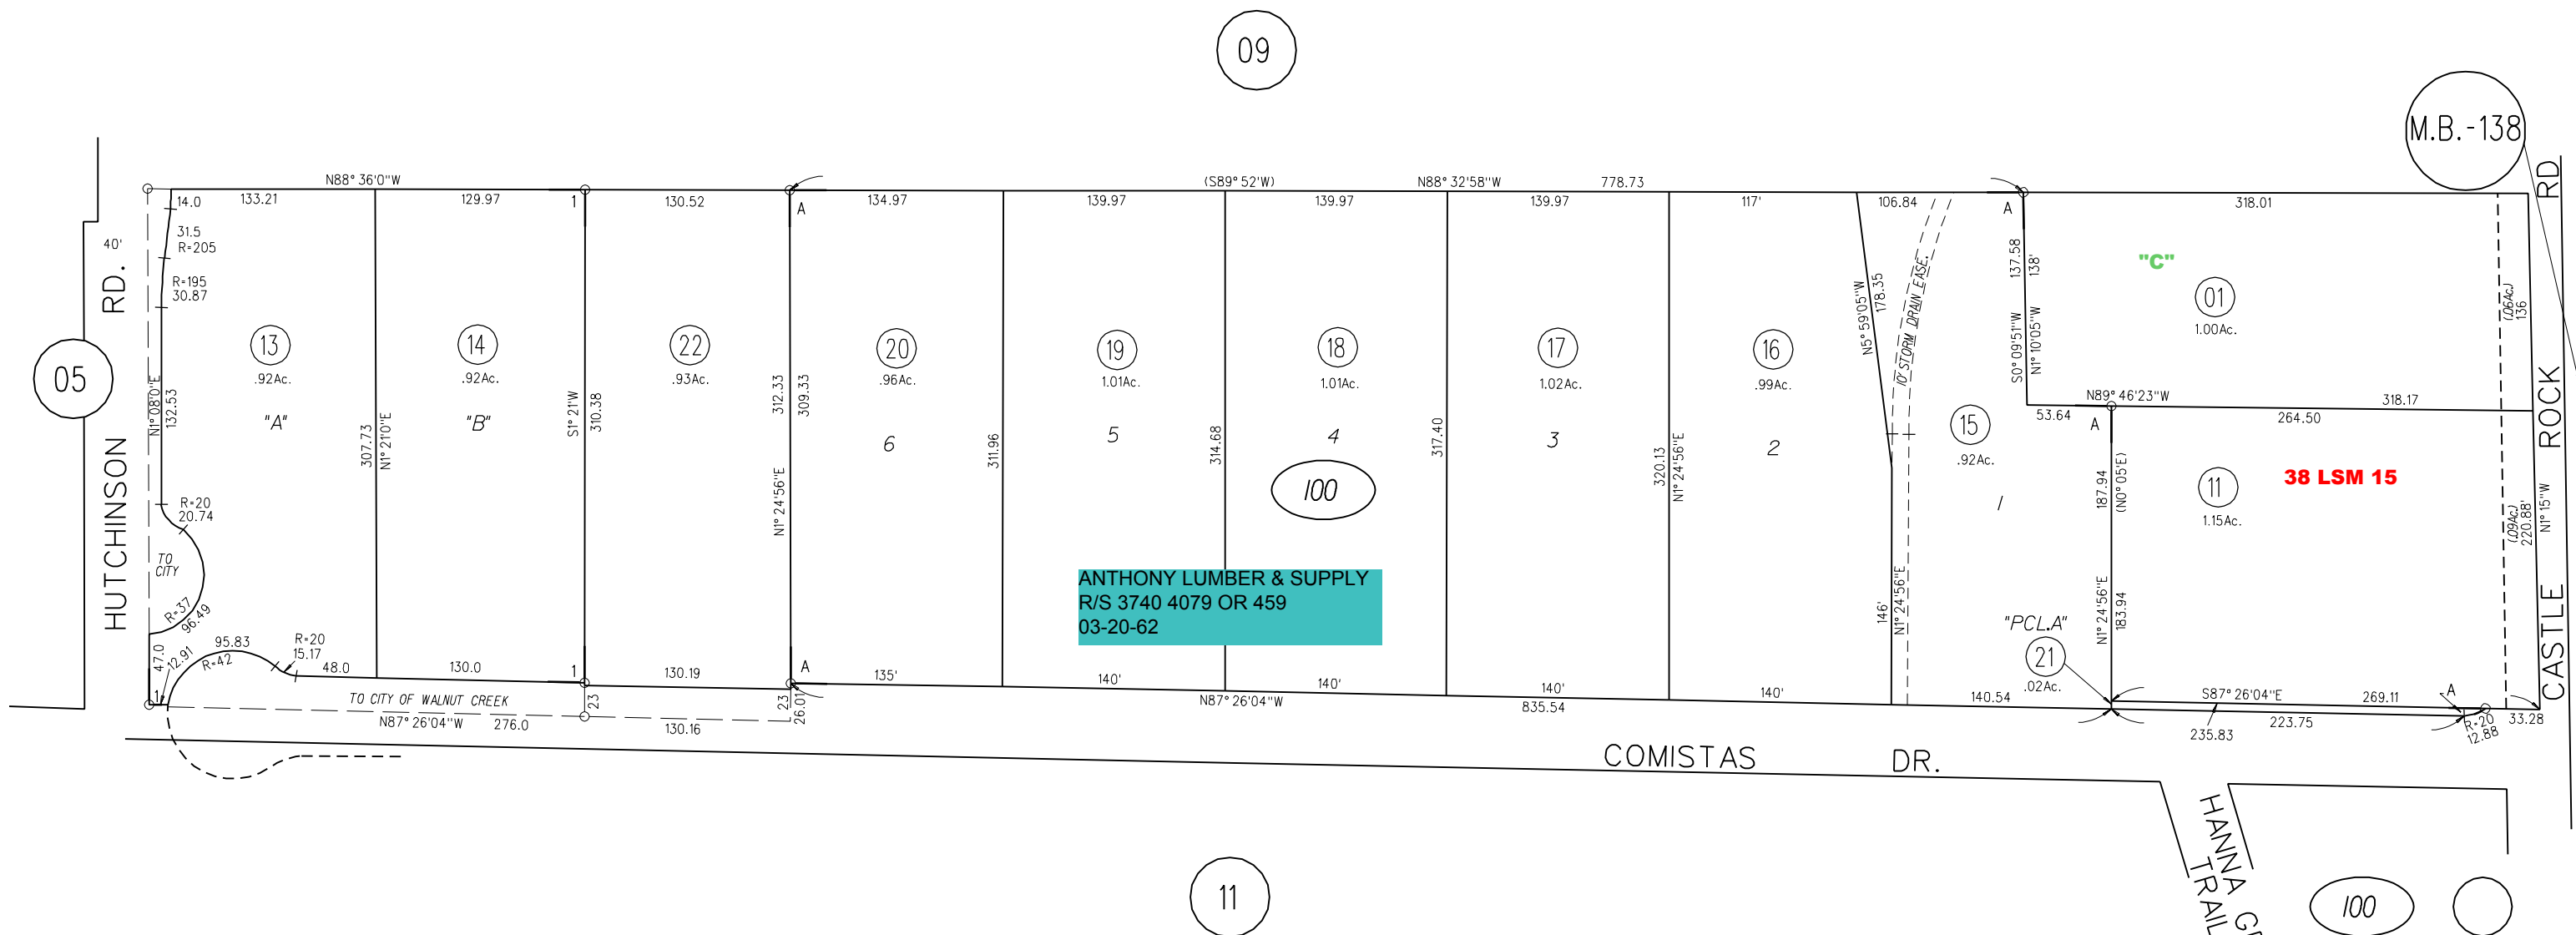

RO. SAN MIGUEL  
 PLATT GREGORY TRACT  
 1- 139PM11 4-3-89  
 1990 ROLL-A- TRACT 6707 MB 335-43 (COMISTAS NORTH)

ANTHONY LUMBER & SUPPLY  
 R/S 3740 4079 OR 459  
 03-20-62