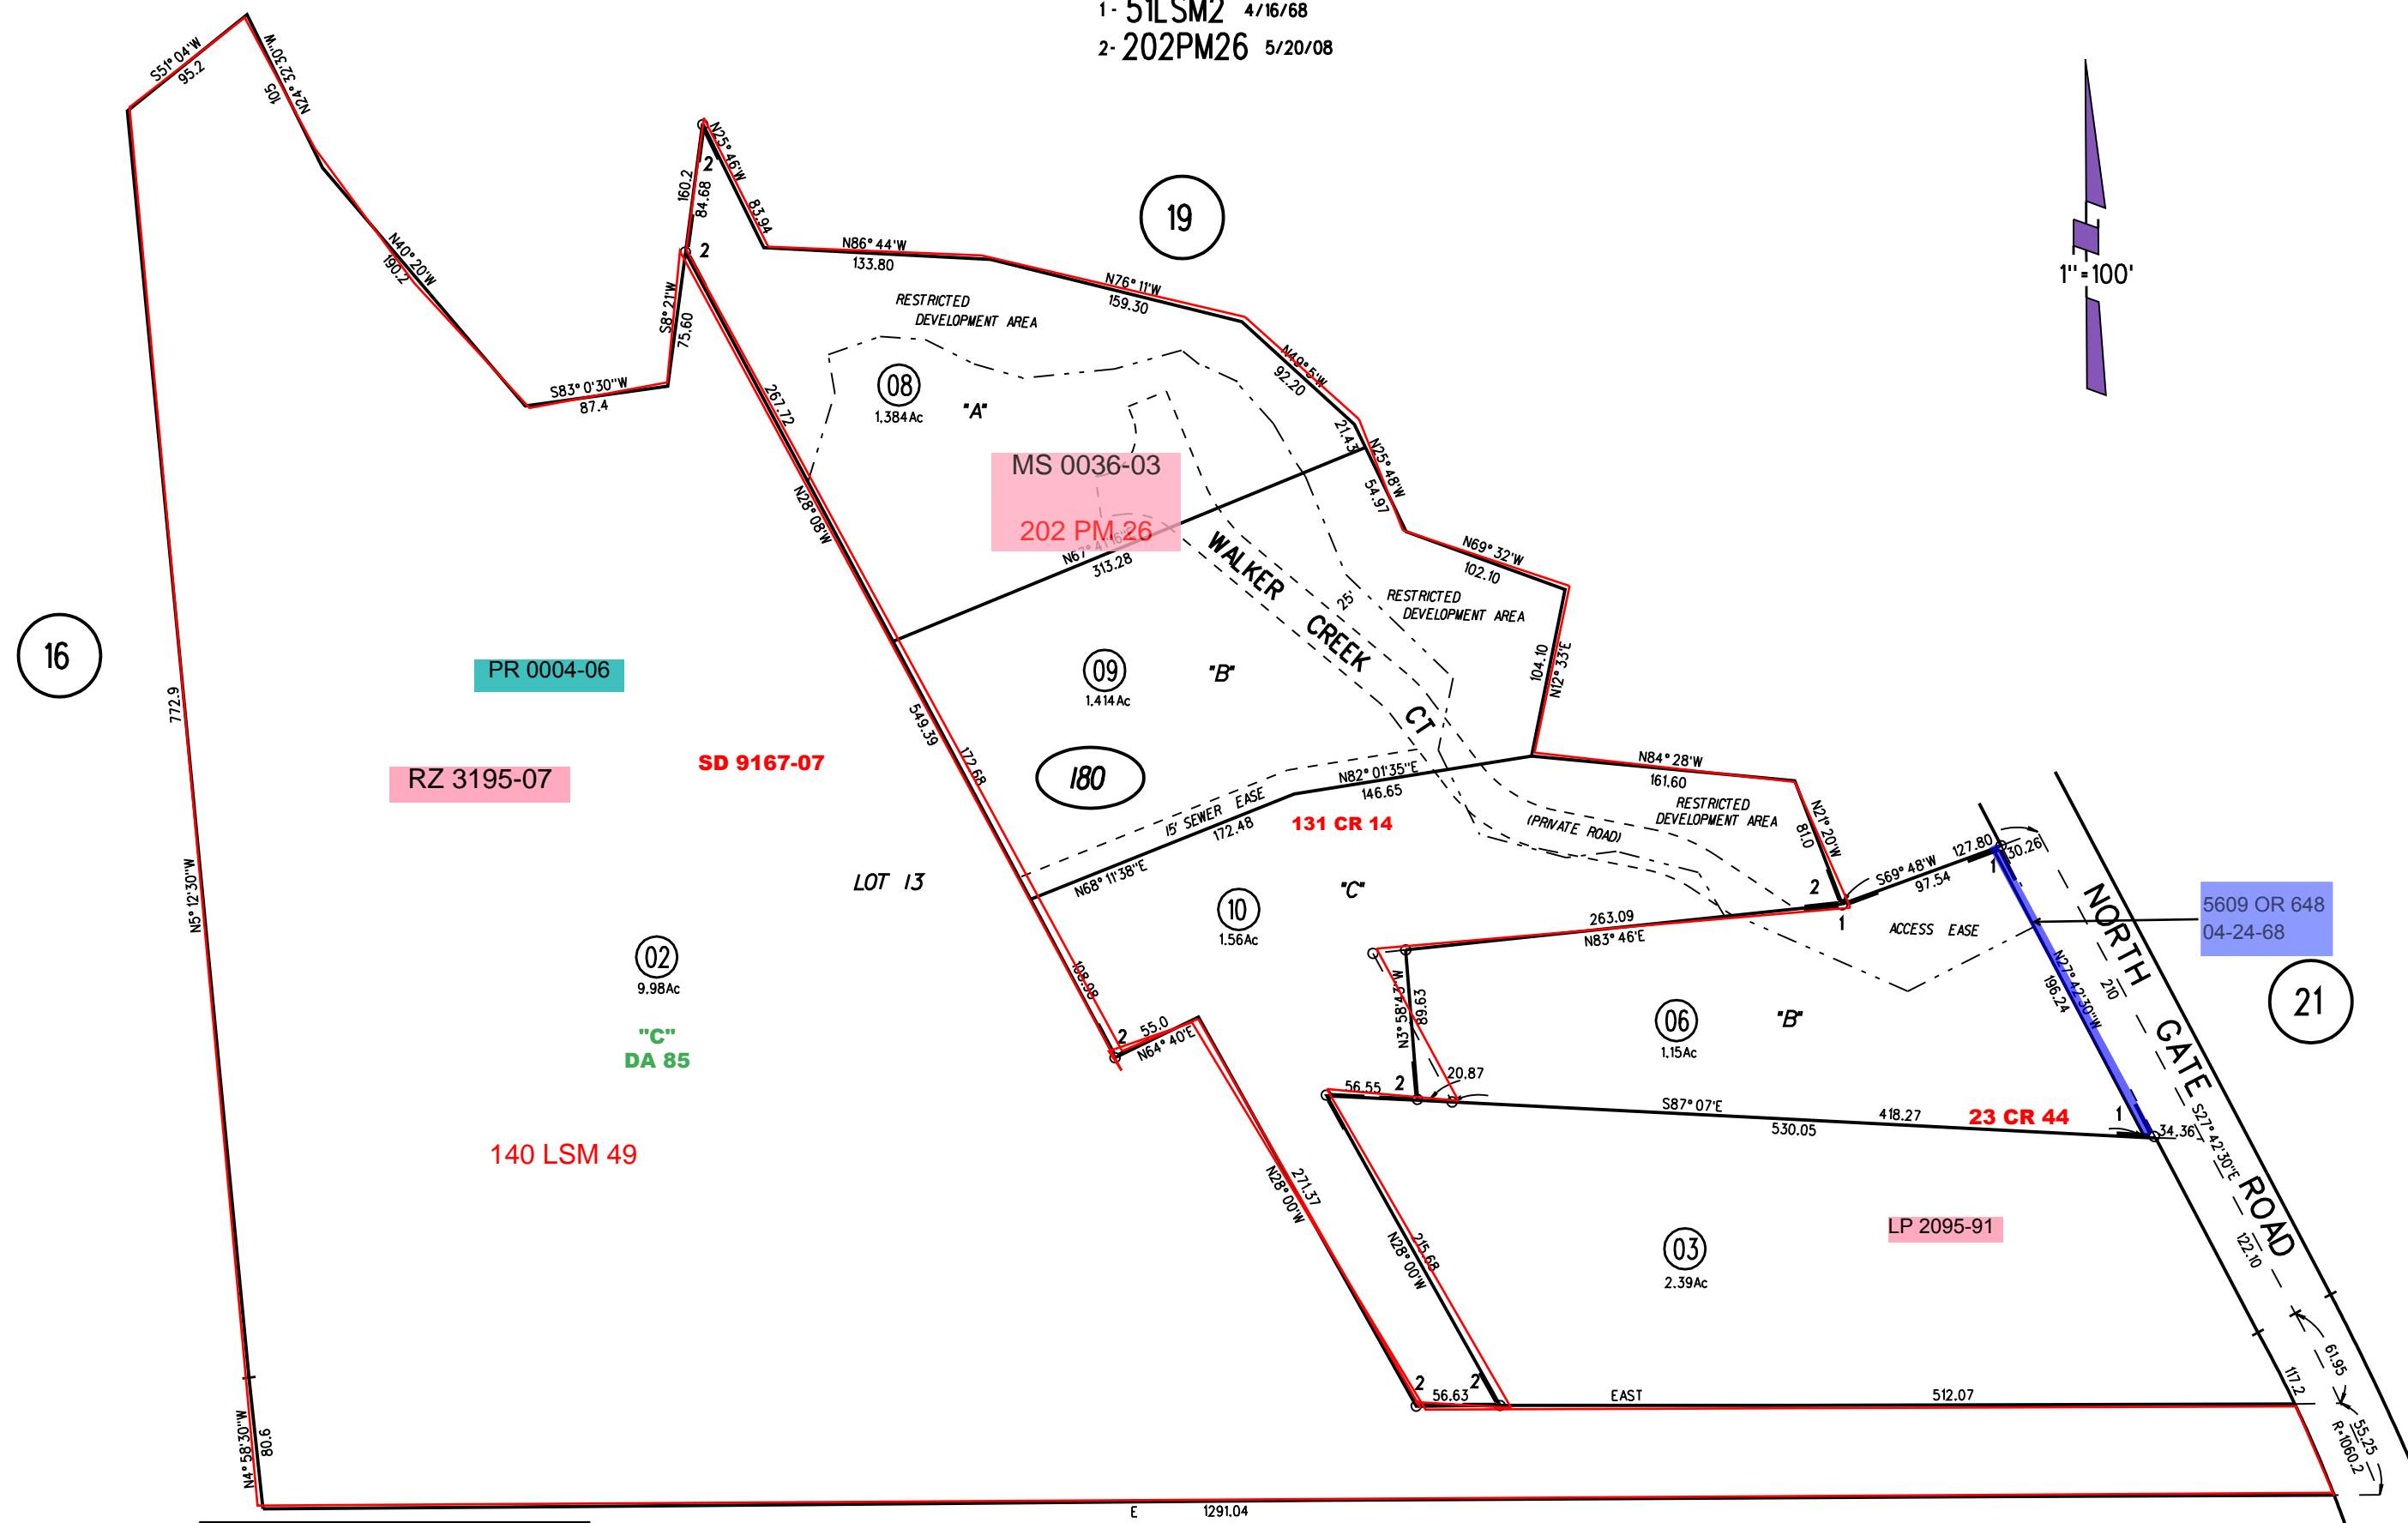

MT DIABLO BLVD TRACT MB 7-153 5/6/1912

1- 51LSM2 4/16/68

2- 202PM26 5/20/08

16

19

21

17

180

202 PM26 8/4/08

NOTE: THIS MAP WAS PREPARED FOR ASSESSMENT PURPOSES ONLY. NO LIABILITY IS ASSUMED FOR THE ACCURACY OF THE INFORMATION DELINEATED HEREON. ASSESSOR'S PARCELS MAY NOT COMPLY WITH LOCAL LOT SPLIT OR BUILDING SITE ORDINANCES.