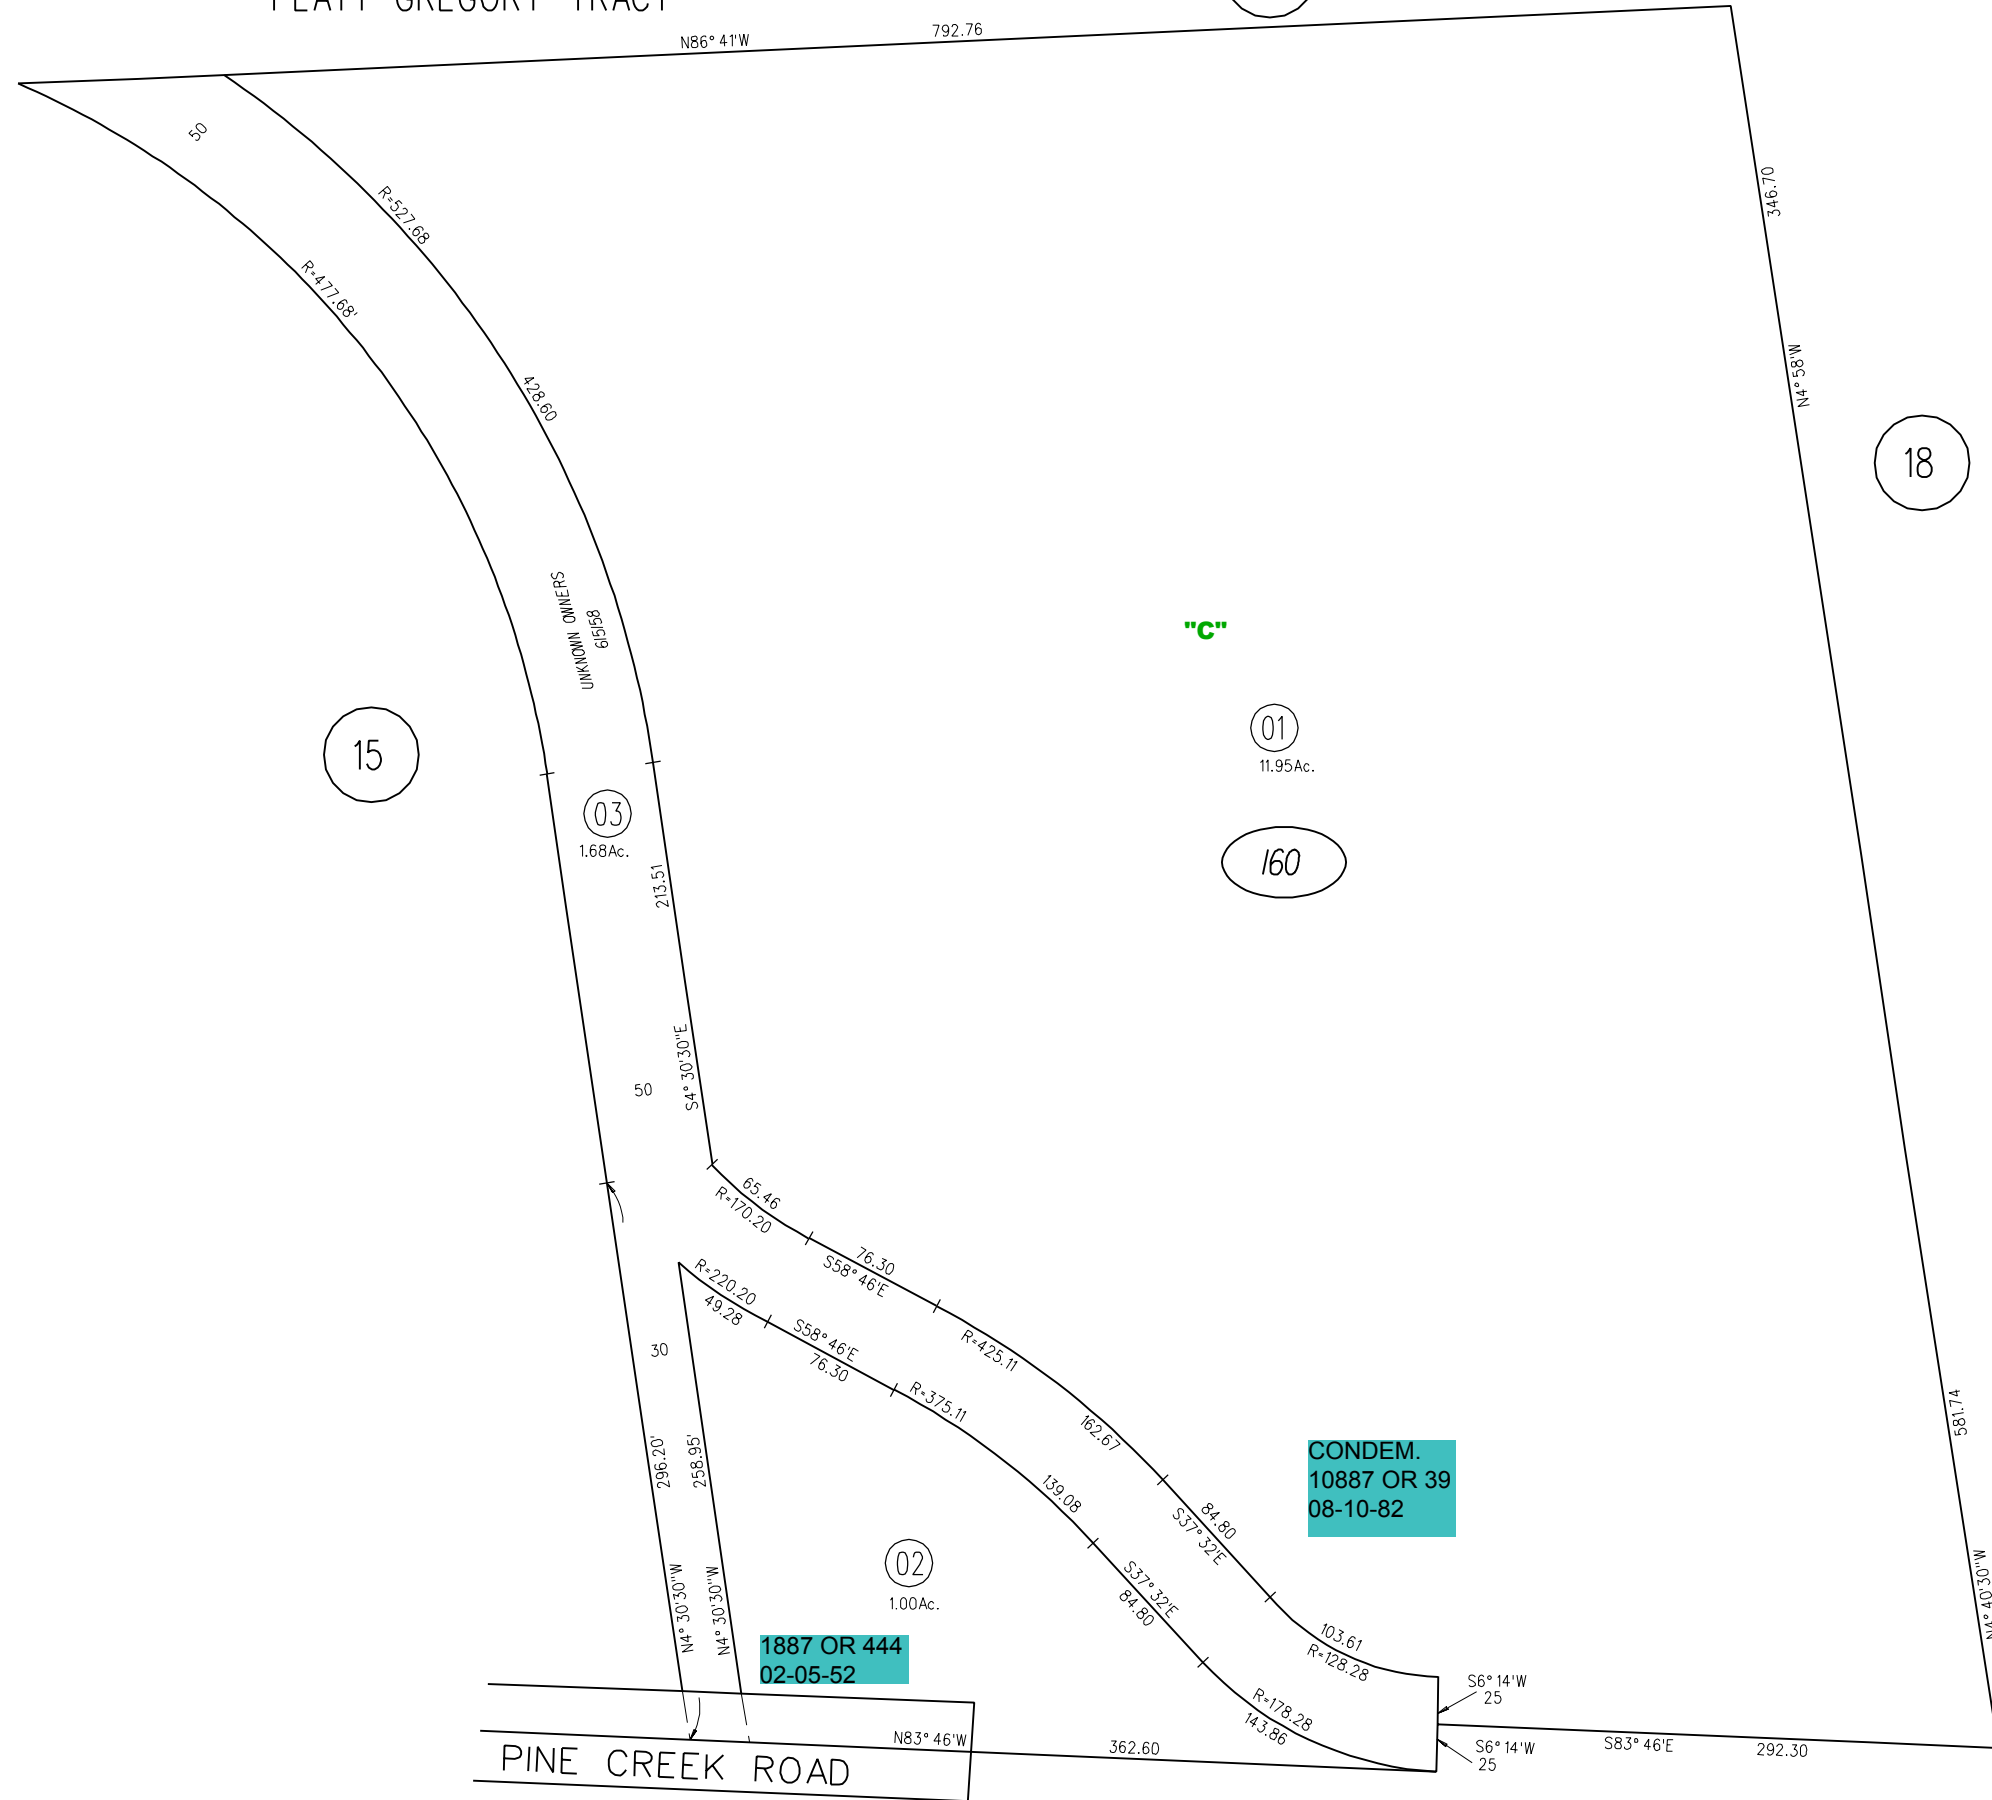

RANCHO SAN MIGUEL
PLATT GREGORY TRACT

14

NOTE: THIS MAP WAS PREPARED FOR ASSESSMENT PURPOSES ONLY. NO LIABILITY IS ASSUMED FOR THE ACCURACY OF THE INFORMATION DELINEATED HEREON. ASSESSOR'S PARCELS MAY NOT COMPLY WITH LOCAL LOT SPLIT OR BUILDING SITE ORDINANCES.