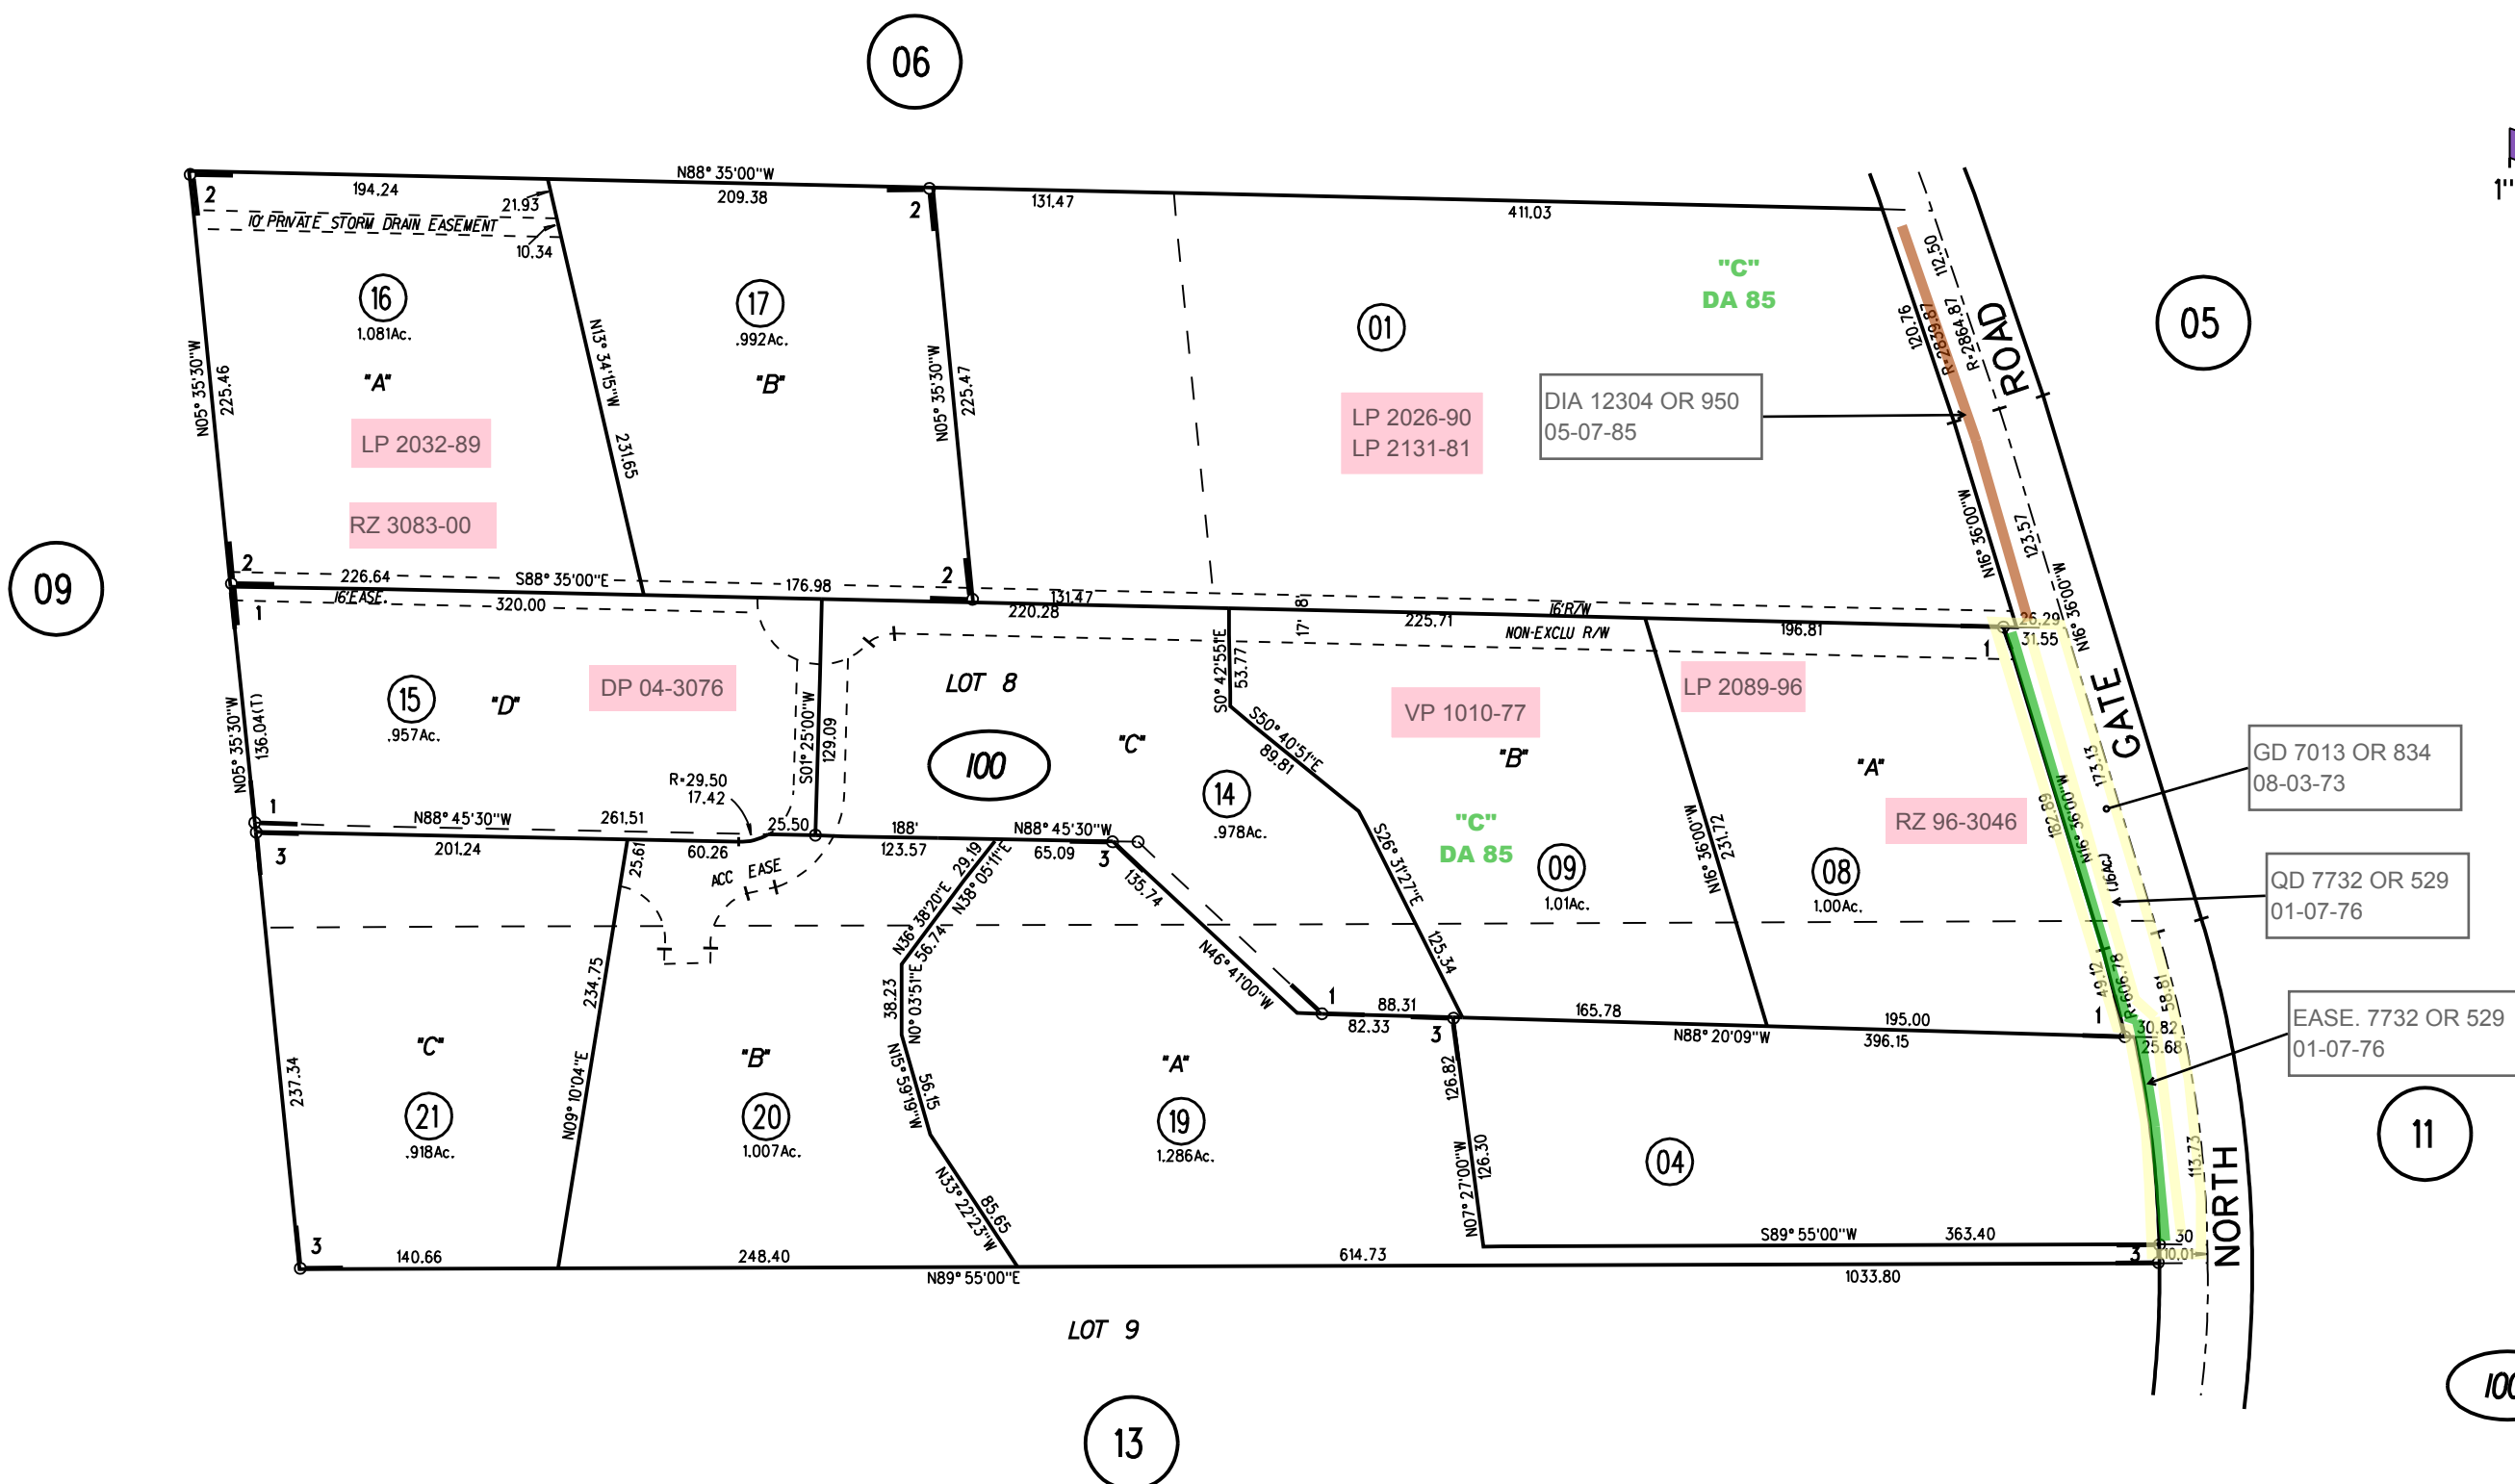

MT DIABLO BLVD TRACT MB 7-153

- 1- 25PM36 12/15/72
- 2- 180PM10 12/19/00
- 3- 188PM28 10/21/03

NOTE: THIS MAP WAS PREPARED FOR ASSESSMENT PURPOSES ONLY. NO LIABILITY IS ASSUMED FOR THE ACCURACY OF THE INFORMATION DELINEATED HEREON. ASSESSOR'S PARCELS MAY NOT COMPLY WITH LOCAL LOT SPLIT OR BUILDING SITE ORDINANCES.