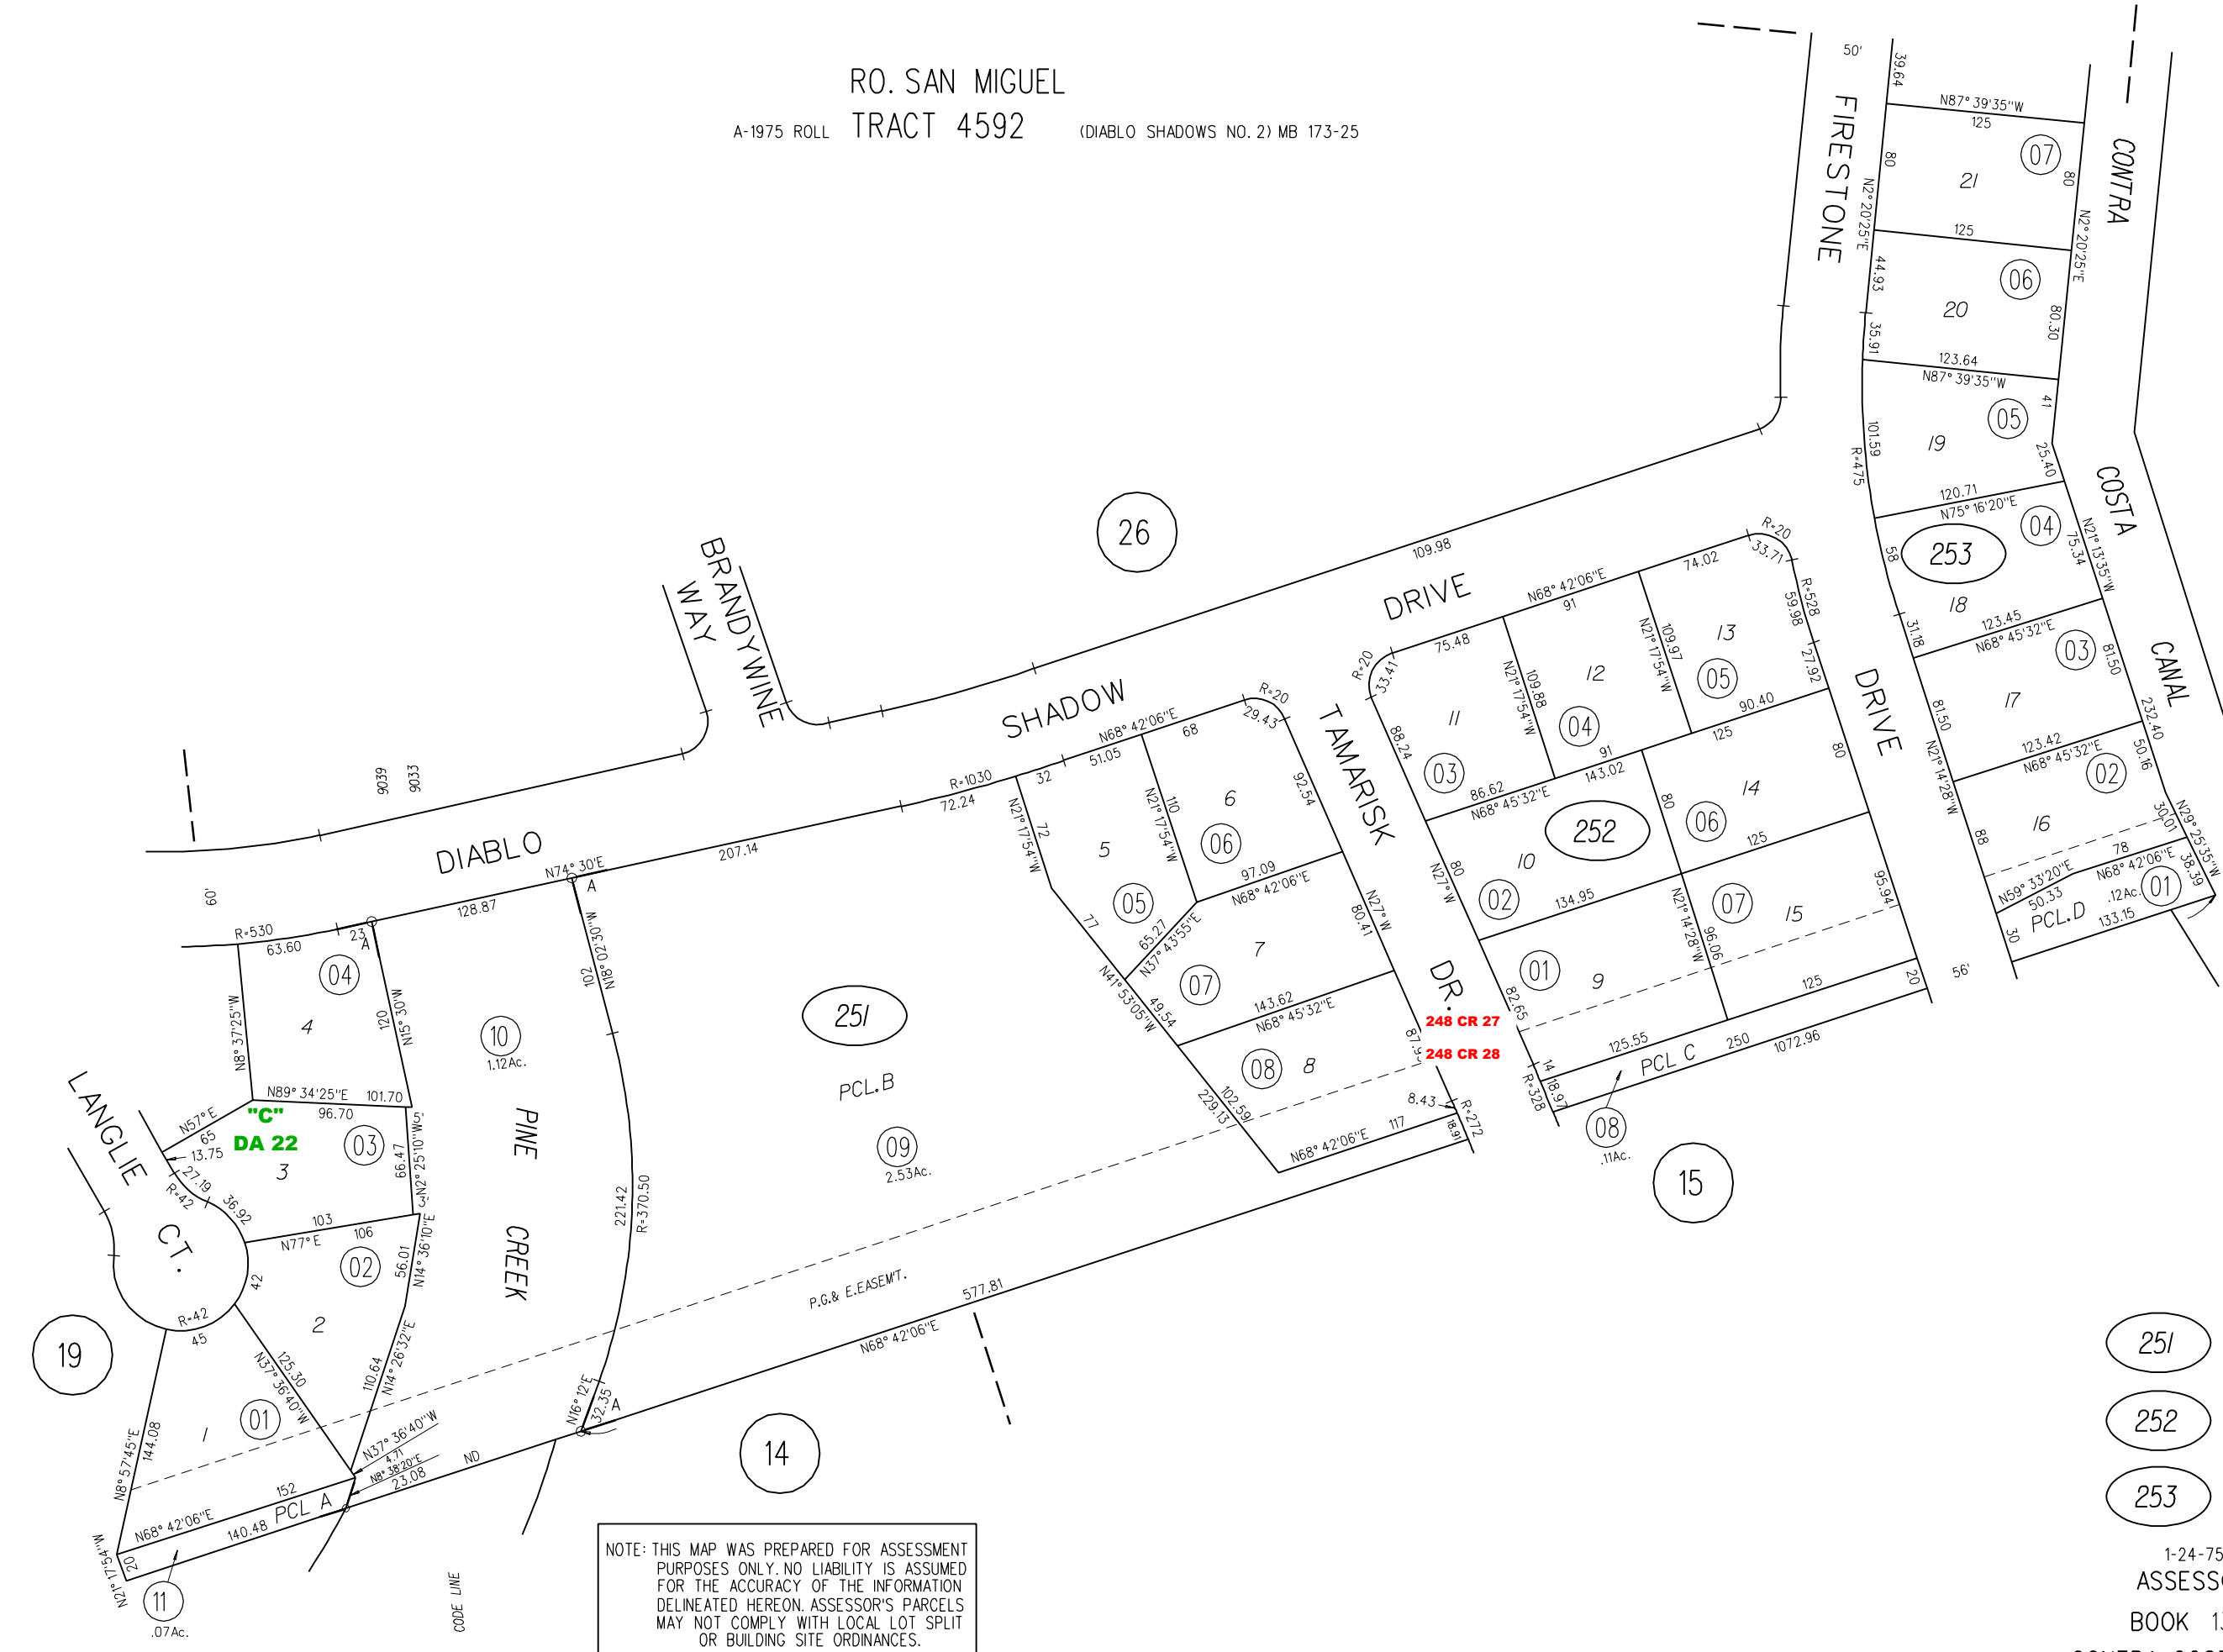

RO. SAN MIGUEL  
 A-1975 ROLL TRACT 4592 (DIABLO SHADOWS NO. 2) MB 173-25

NOTE: THIS MAP WAS PREPARED FOR ASSESSMENT PURPOSES ONLY. NO LIABILITY IS ASSUMED FOR THE ACCURACY OF THE INFORMATION DELINEATED HEREON. ASSESSOR'S PARCELS MAY NOT COMPLY WITH LOCAL LOT SPLIT OR BUILDING SITE ORDINANCES.

- 251
- 252
- 253