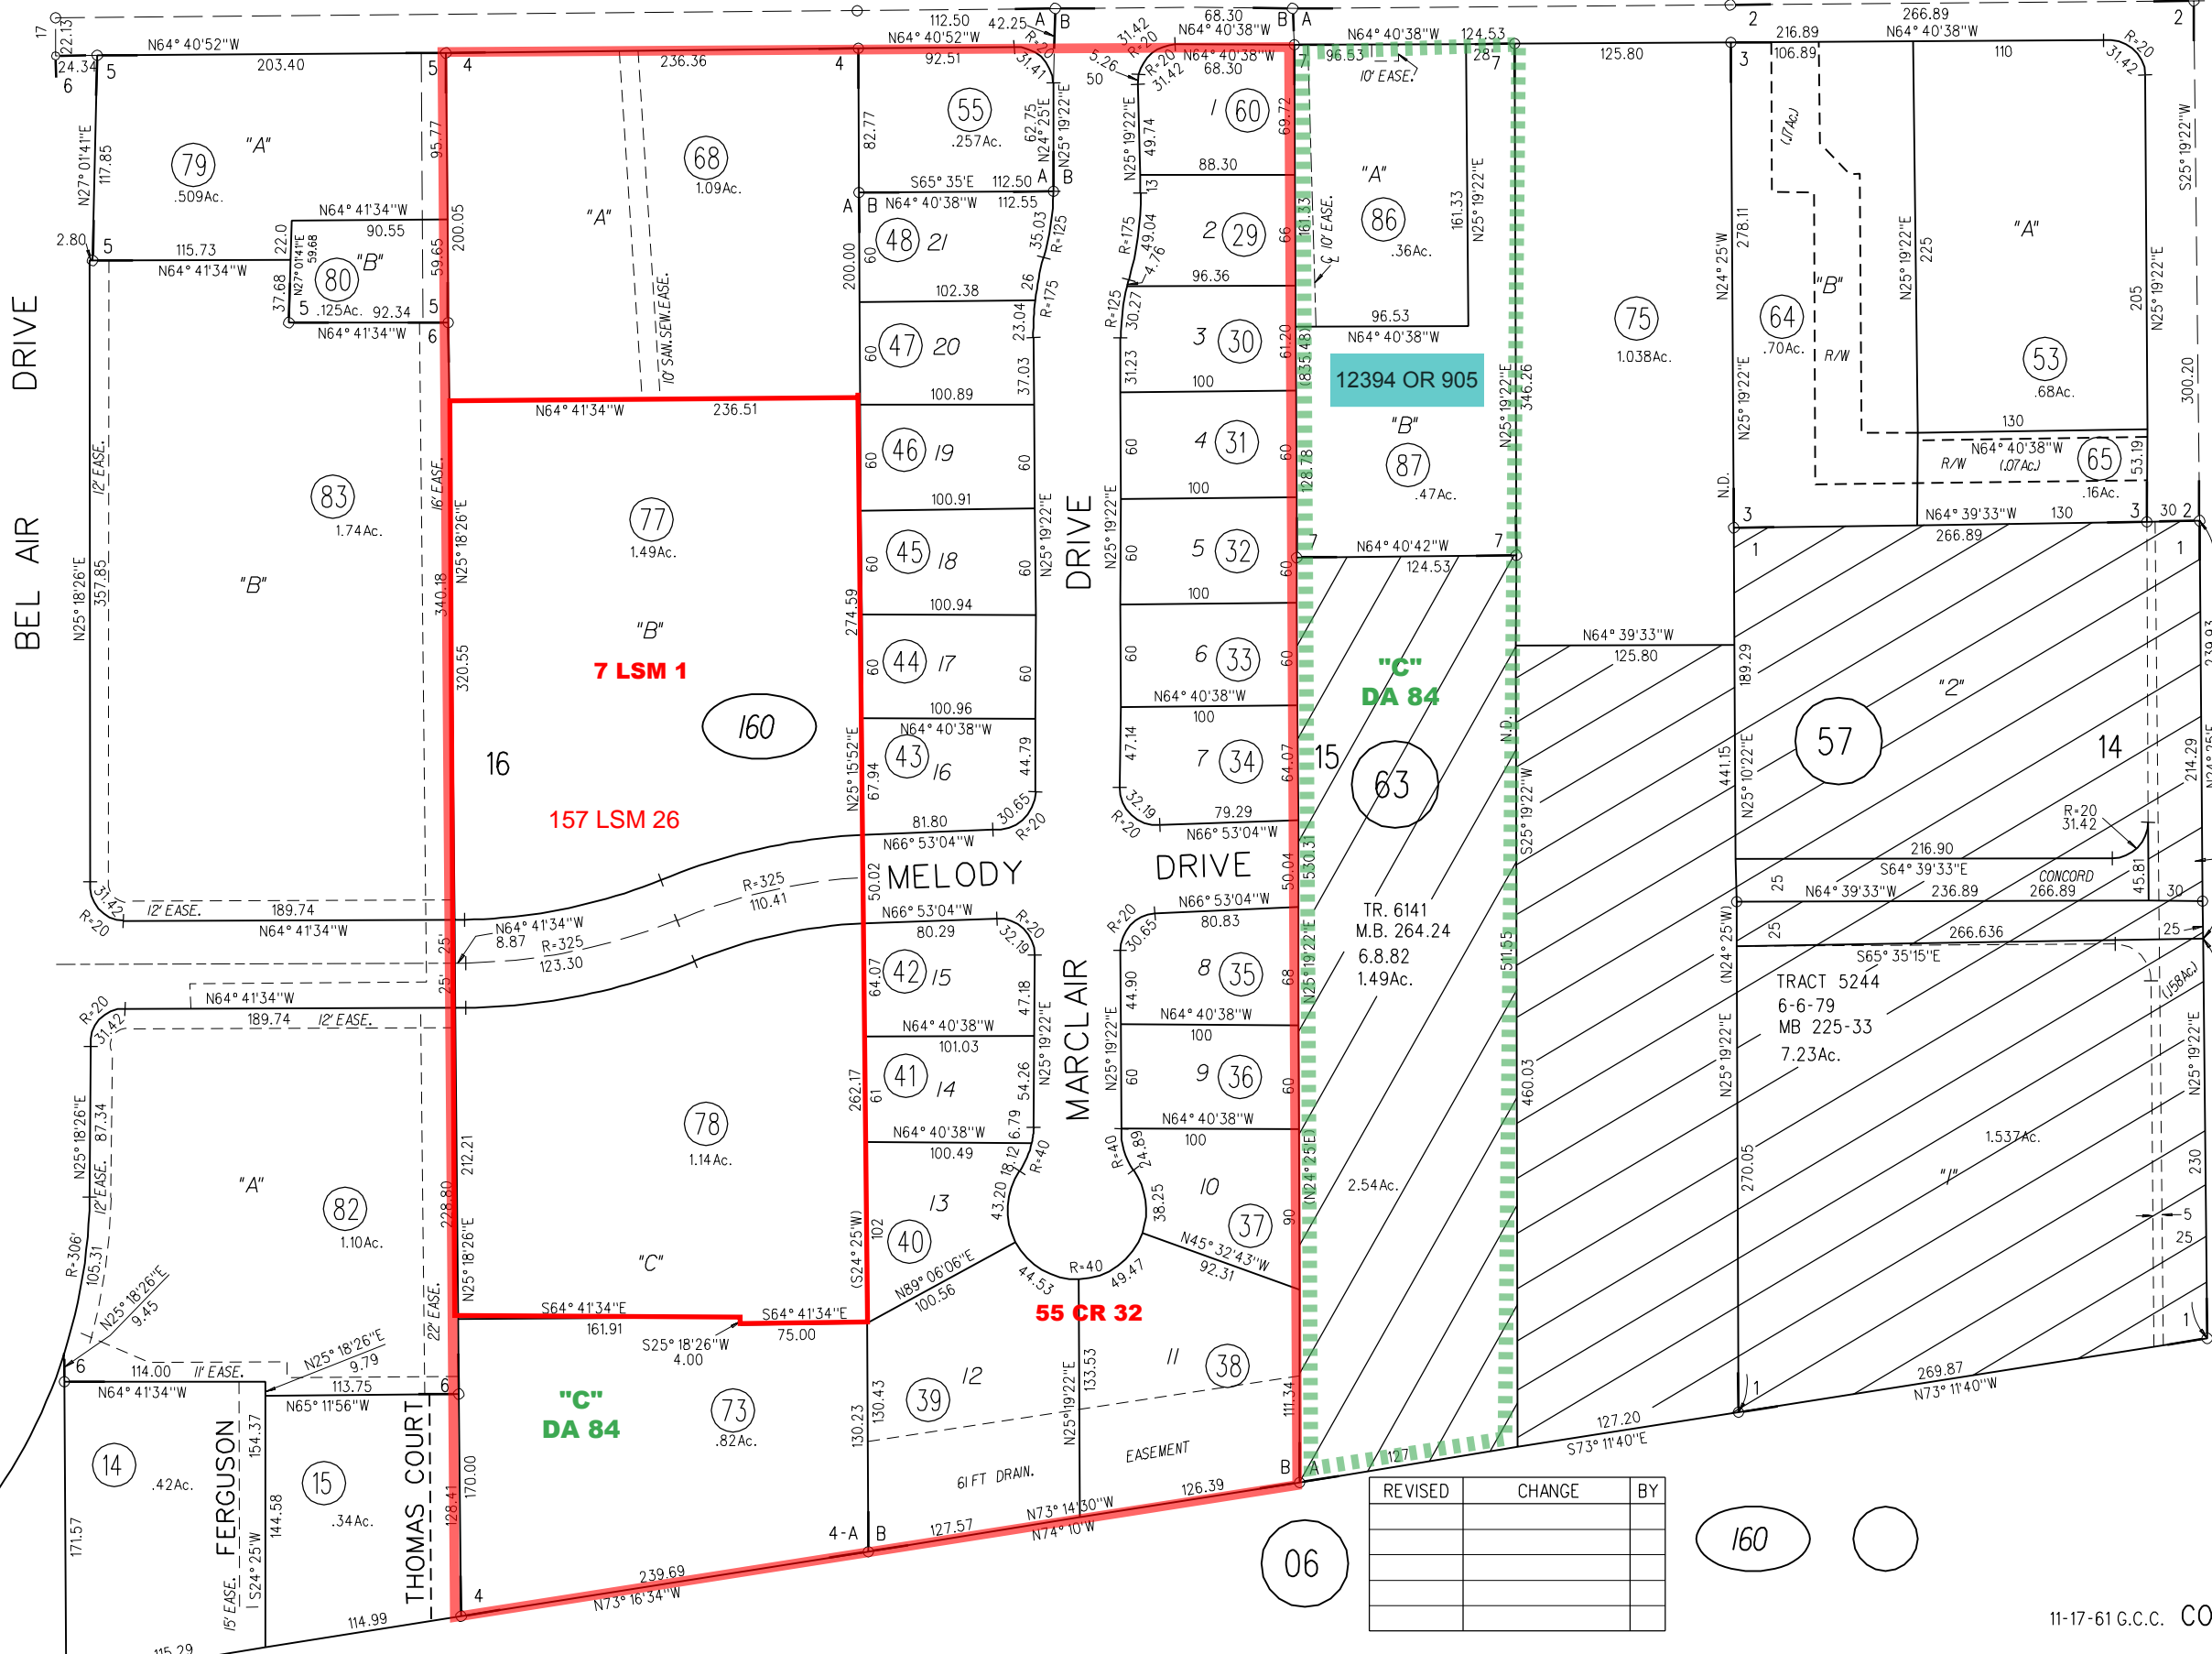

PB
115

CLAYTON ROAD

BEL AIR DRIVE

MARCLAIR DRIVE

MELODY DRIVE

FERGUSON

THOMAS COURT

15

17

06

160

NOTE: THIS MAP WAS PREPARED FOR ASSESSMENT PURPOSES ONLY. NO LIABILITY IS ASSUMED FOR THE ACCURACY OF THE INFORMATION DELINEATED HEREON. ASSESSOR'S PARCELS MAY NOT COMPLY WITH LOCAL LOT SPLIT OR BUILDING SITE ORDINANCES.