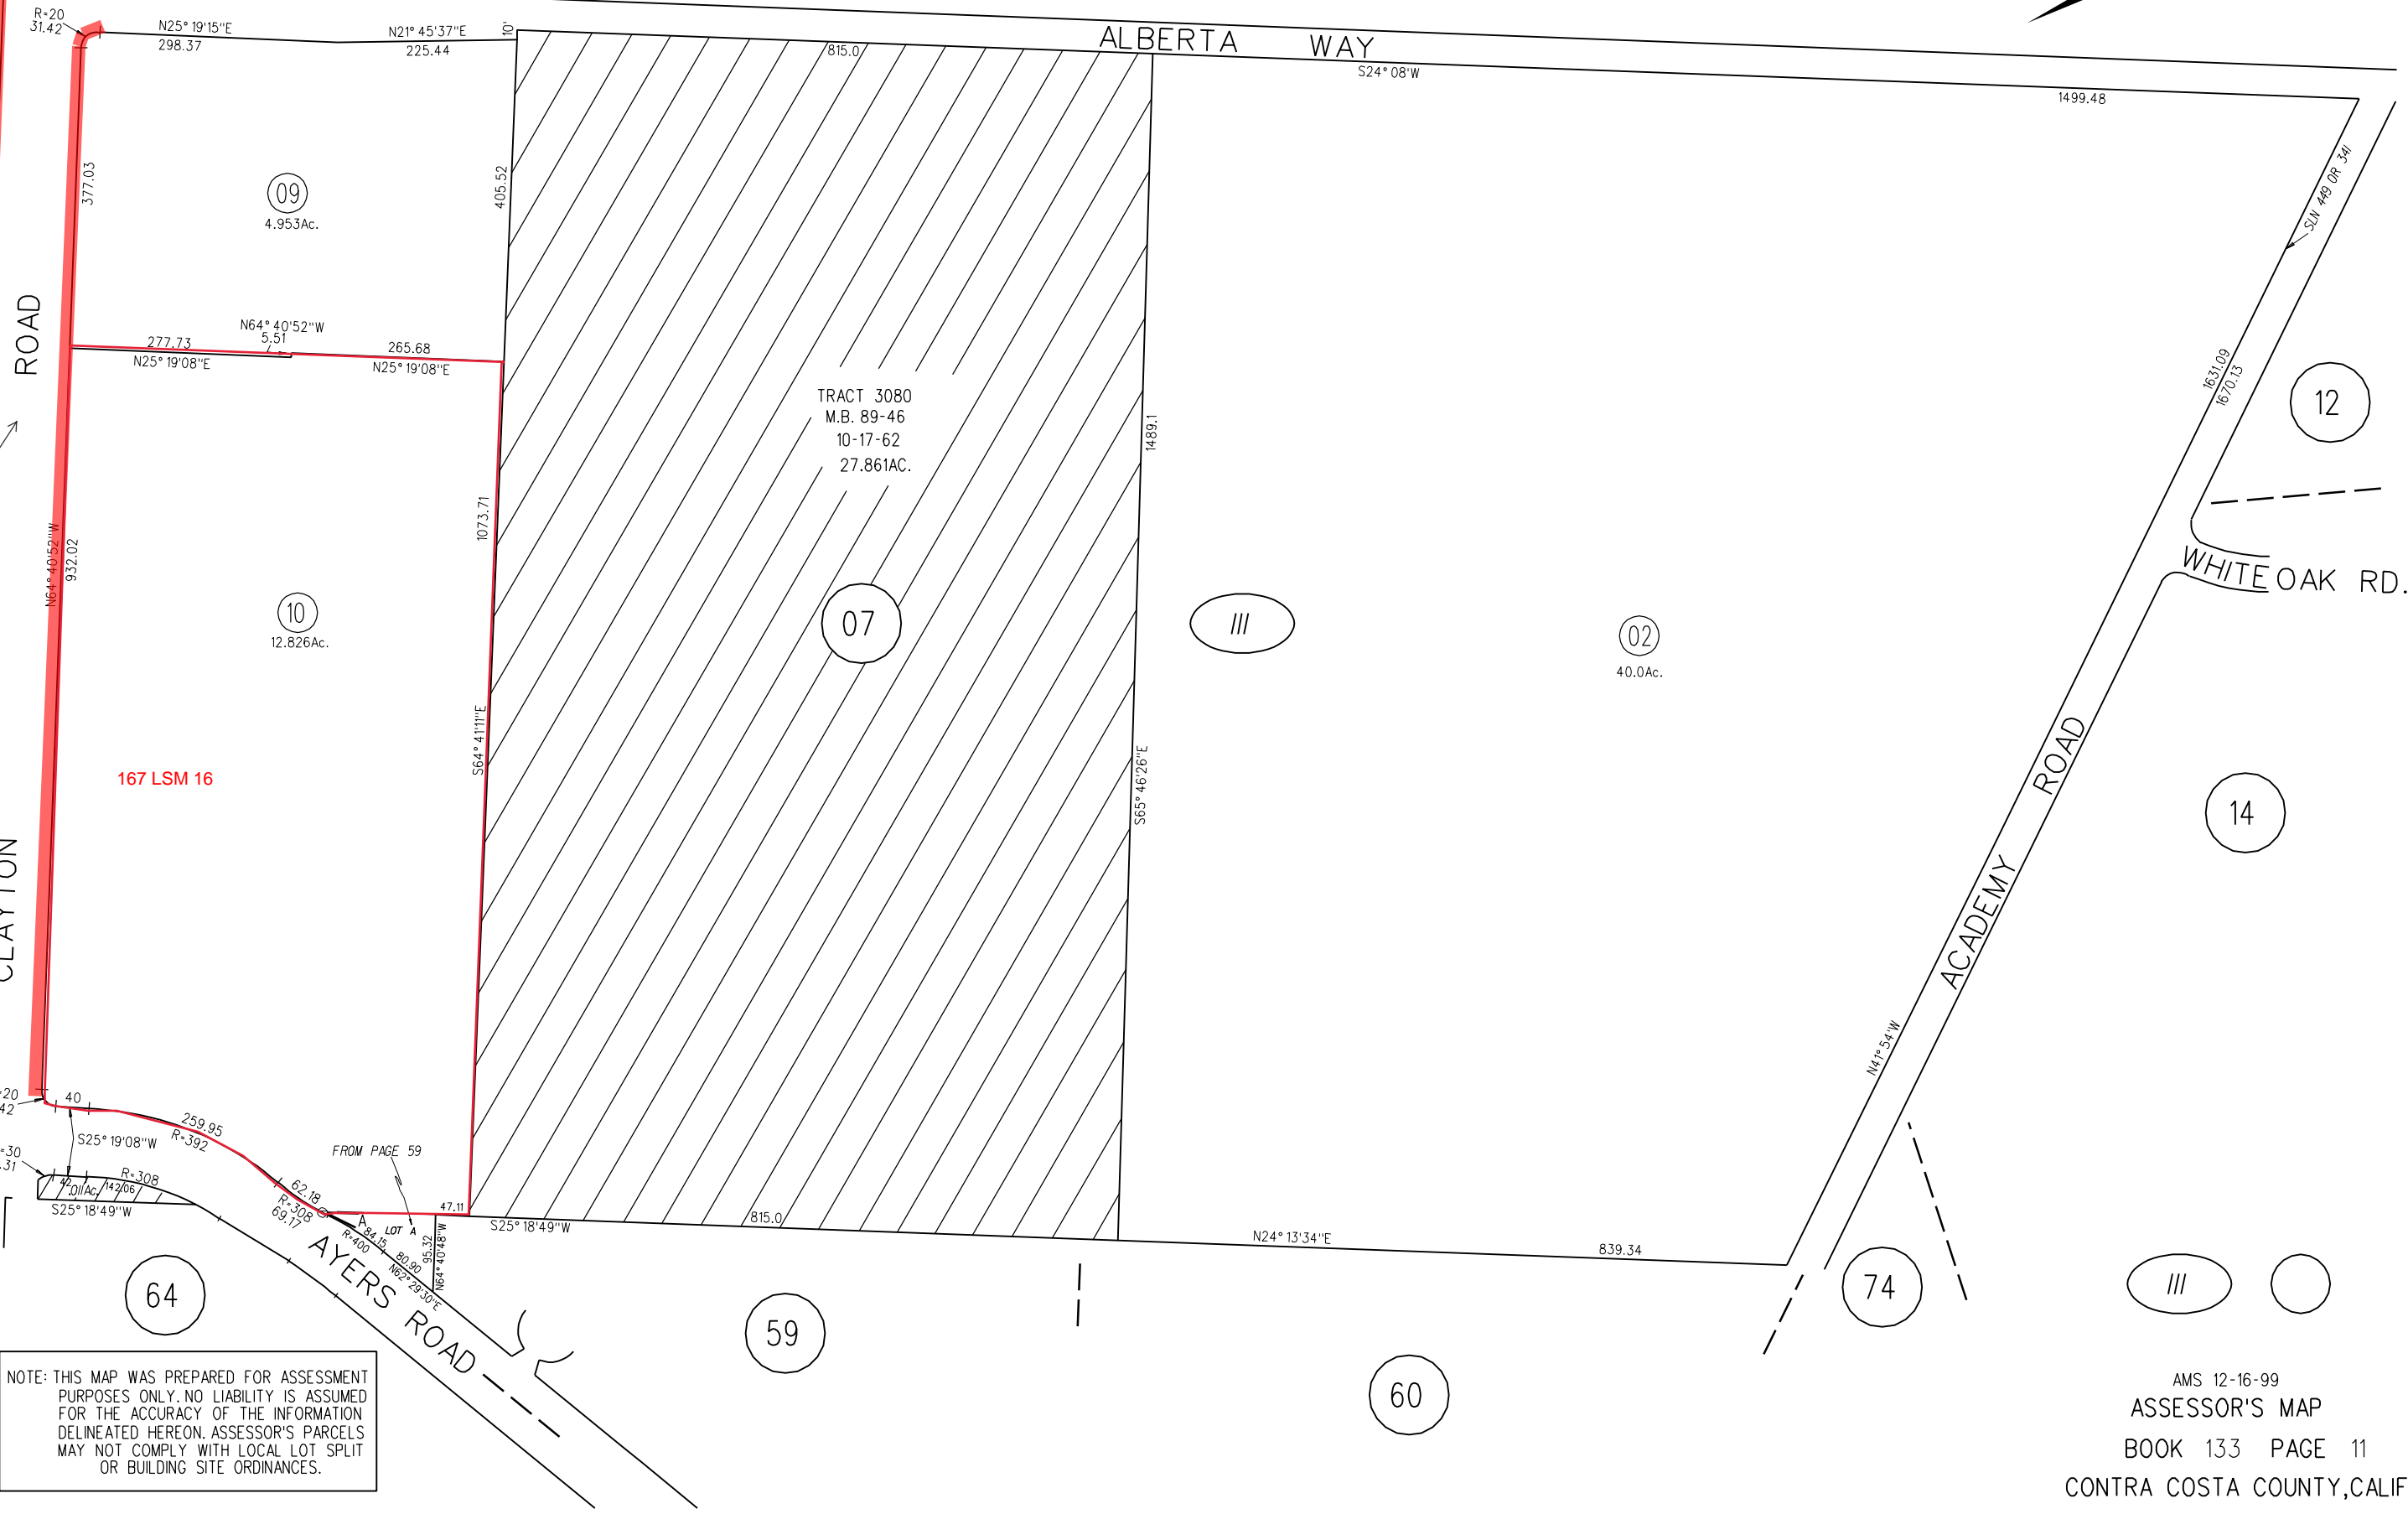

RANCHO MONTE DEL DIABLO

A-1981 ROLL - LOT A TRACT 5597 (GARAVENTA OAKS-PHASE) M.B. 247-18

BK  
120

K-17

BK  
117

54 LSM 23

NOTE: THIS MAP WAS PREPARED FOR ASSESSMENT PURPOSES ONLY. NO LIABILITY IS ASSUMED FOR THE ACCURACY OF THE INFORMATION DELINEATED HEREON. ASSESSOR'S PARCELS MAY NOT COMPLY WITH LOCAL LOT SPLIT OR BUILDING SITE ORDINANCES.